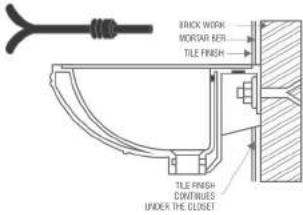

WALL HUNG BASIN

As per shown in the picture, the rag bolt must be grouted into the cement/concrete wall. The bolts must be fixed to the cement/concrete wall. Allow setting & checking than install it using nut and washer.

COUNTER WASHBASIN

At the beginning

1. A skilled or experienced person should install counter lavatories.
2. Avoid using adhesive with this product.
3. Check the waste area and supply tubing if required.
4. Do not open the lavatory from its protective carton until you are ready for installation.
5. Please follow all local building and plumbing codes.