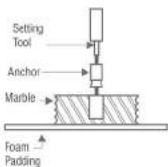

For Marble Counter tops:

1. Position the counter top upside down on foam padding to protect the surface. Mark and drill 3/6" holes 5/8" deep at the locations shown on the template.
2. Use a setting tool and hammer to secure the anchors.