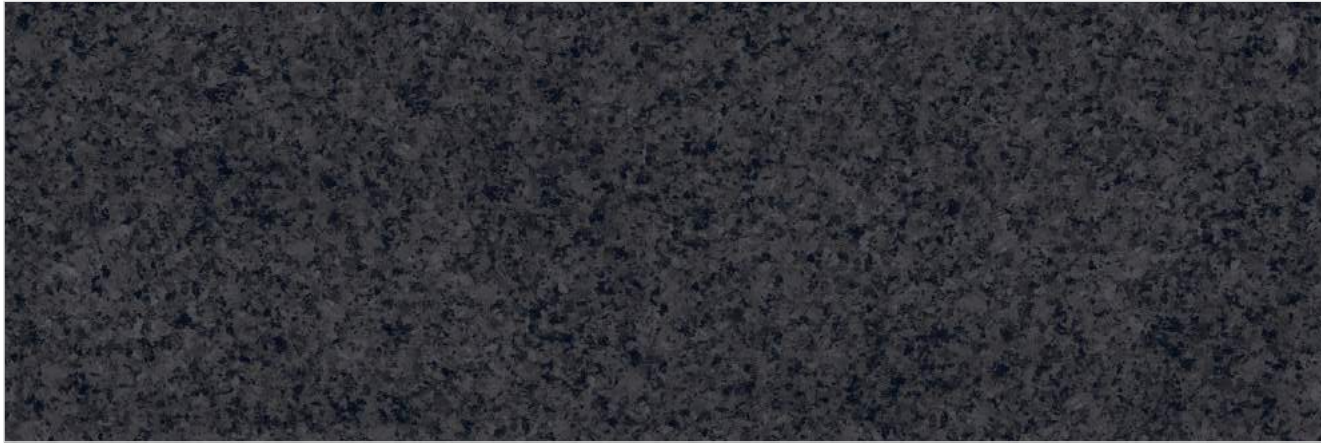

Kitchen Unit Top

Flooring Heavy Traffic Area

Step & Riser

Wash Basin Top

Table Top

Emerald Quartz

Mushroom Black

Size
800x2400mm