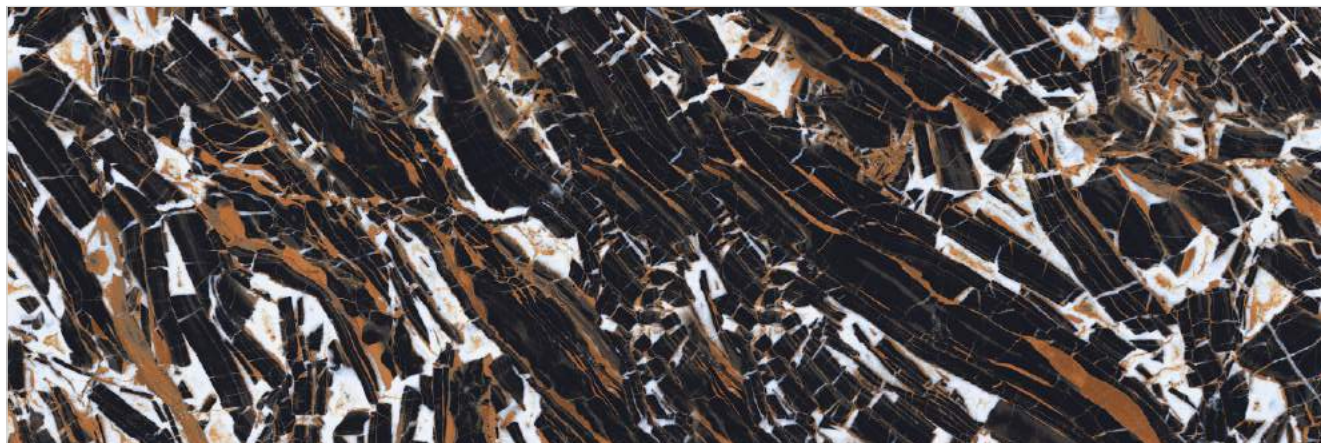

BLACK COLOR BODY

AN IMPRESSIVE
IMPACT
GIVEN BY
CLASSY SHADES

Black Tiger

<u>Size</u>	<u>Thickness</u>	<u>Finish</u>	<u>Typology</u>	Face 1
800x2400mm	15mm	Glossy	Colorbody	

Blue Diamond

<u>Size</u>	<u>Thickness</u>	<u>Finish</u>	<u>Typology</u>	Face 3
800x2400mm	15mm	Glossy	Colorbody	