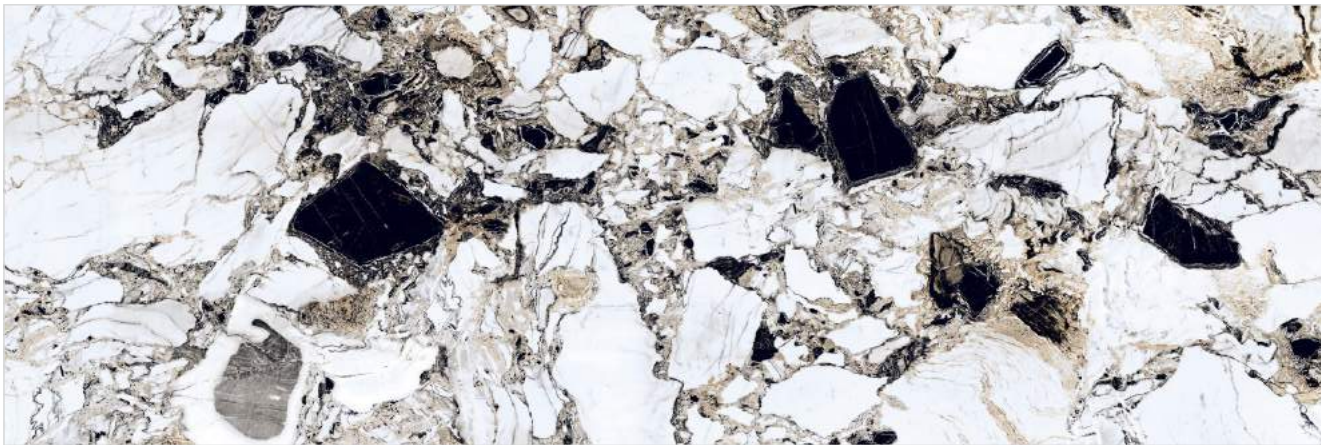

Matrix White

Size
800x2400mm

Thickness
15mm

Finish
Glossy

Typology
Colorbody

Face 1