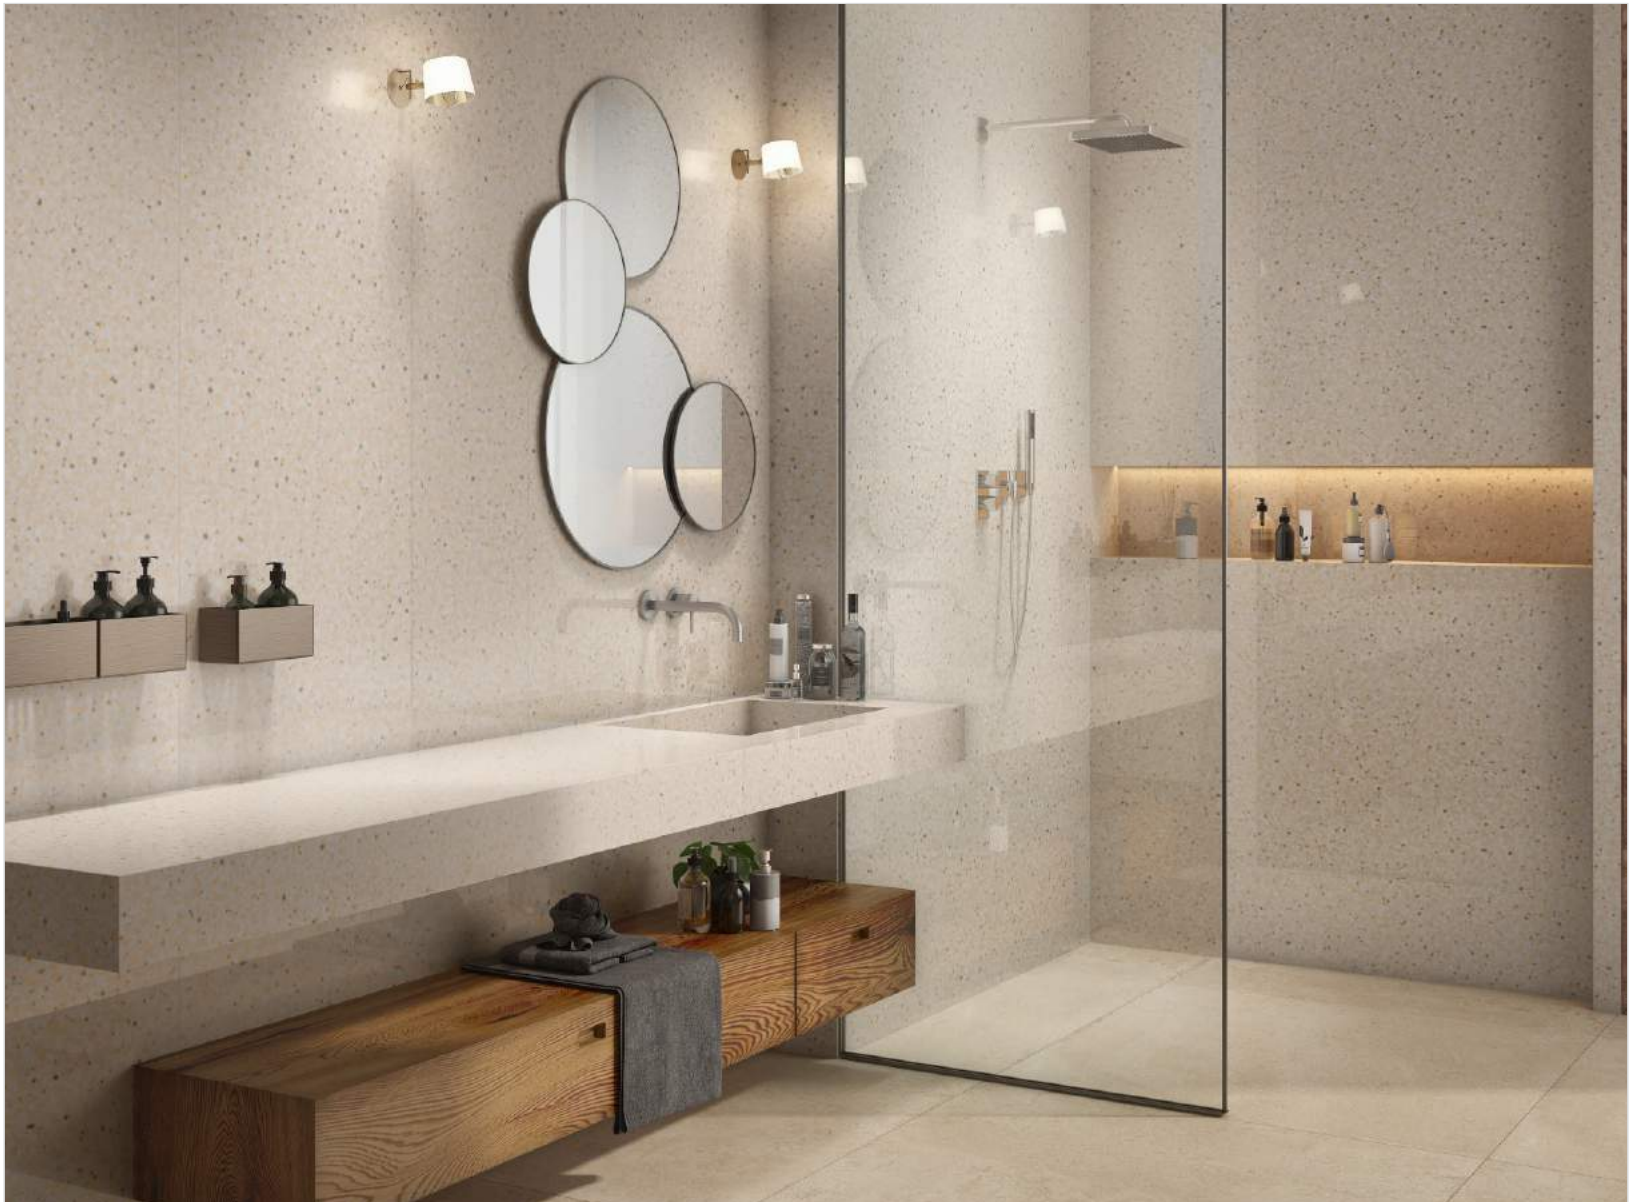

Kitchen
Unit Top

Flooring Heavy
Traffic Area

Step & Riser

Wash Basin
Top

Table Top

Galaxy Beige

Size
800x2400mm

Thickness
15mm