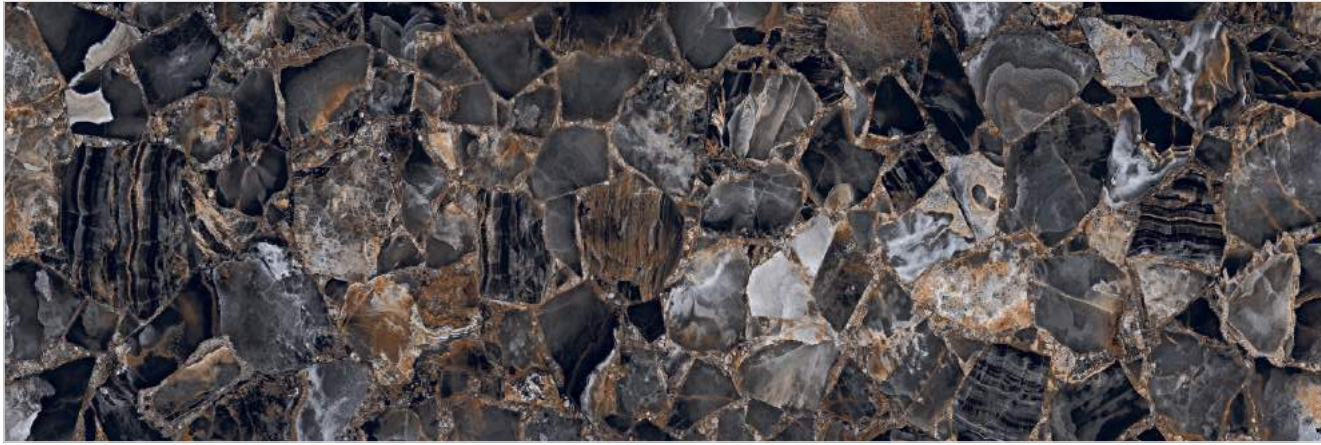

Wash Basin Top

Table Top

Cosmos Black

Emirald Quartz

Size
800x2400mm

Thickness
15mm

Finish
Glossy

Typology
Colorbody