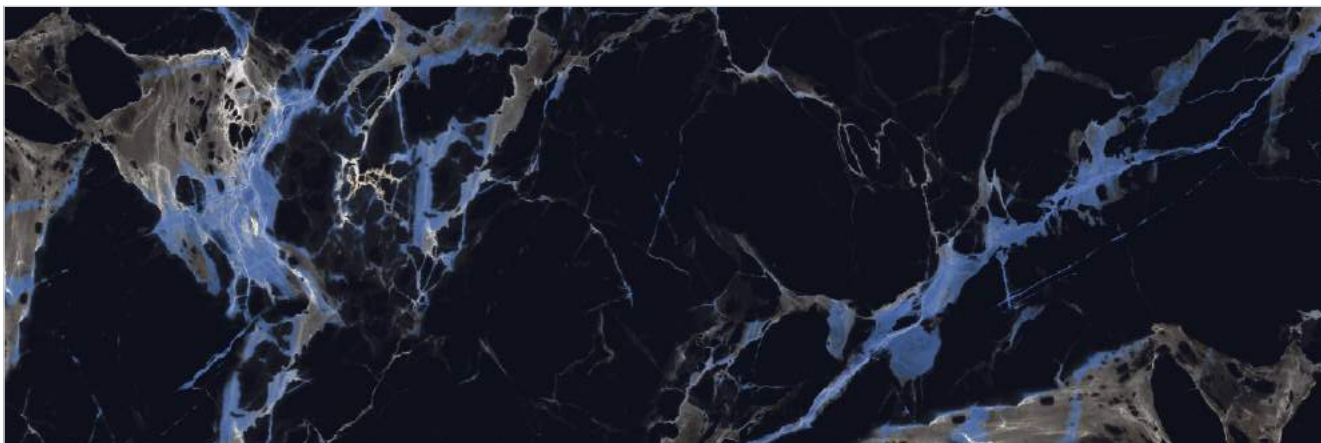

Typology
Colorbody

Face 1

Ocean Blue

Size
800x2400mm

Thickness
15mm

Finish
Glossy

Typology
Colorbody

Face 1