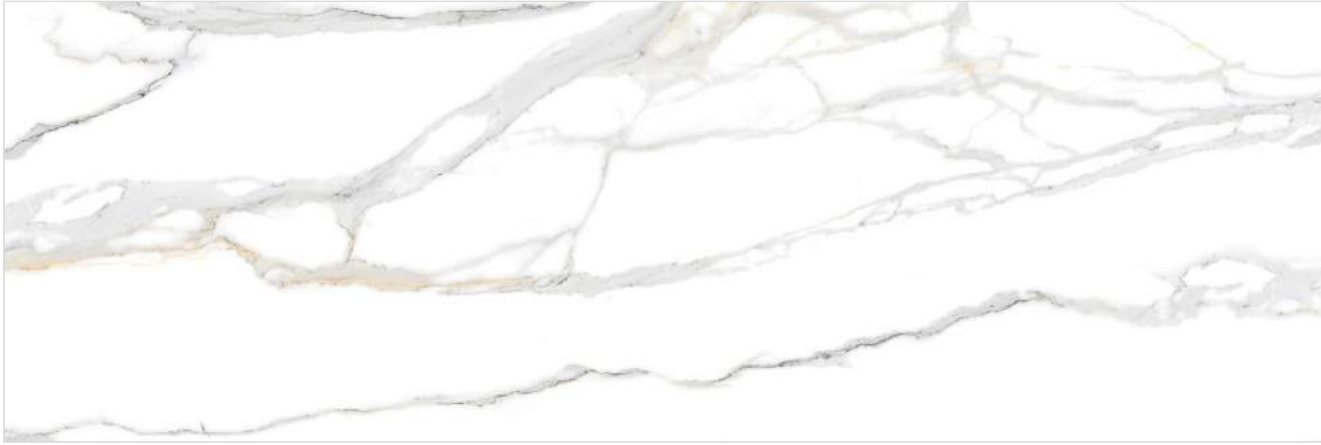

Wash Basin
Top

Table Top

Exotic White

Imperial White

Size
800x2400mm

Thickness
15mm

Finish
Glossy

Typology
Colorbody