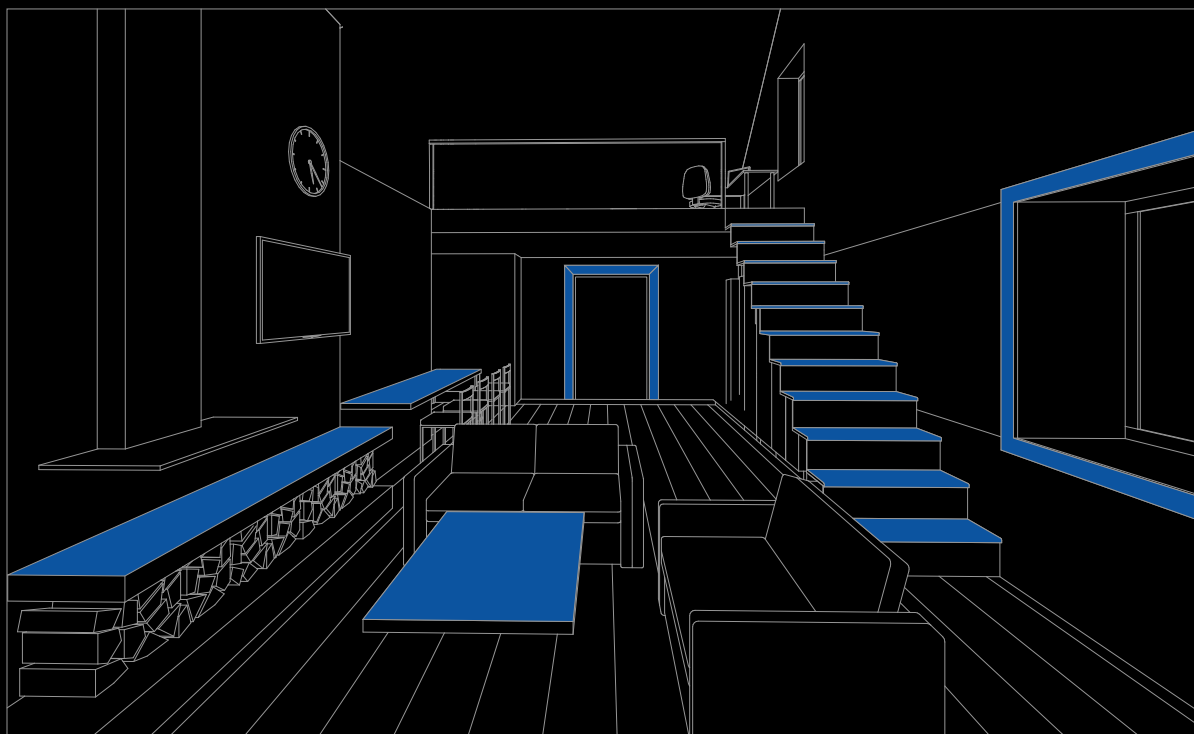

FULLBODY

APPLICATIONS