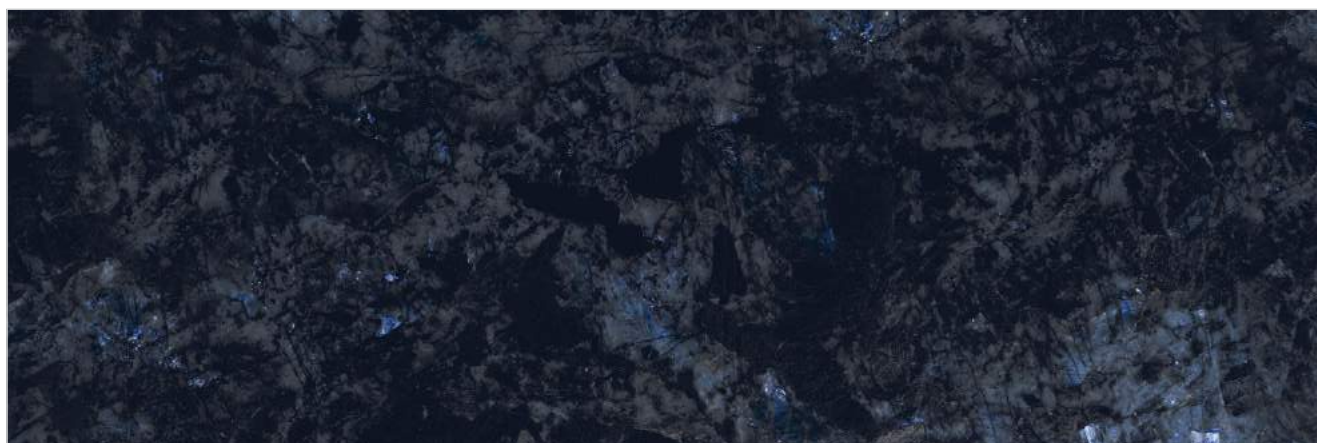

Volga Blue

<u>Size</u>	<u>Thickness</u>	<u>Finish</u>	<u>Typology</u>	Face 2
800x2400mm	15mm	Glossy	Colorbody	

BLACK BODY