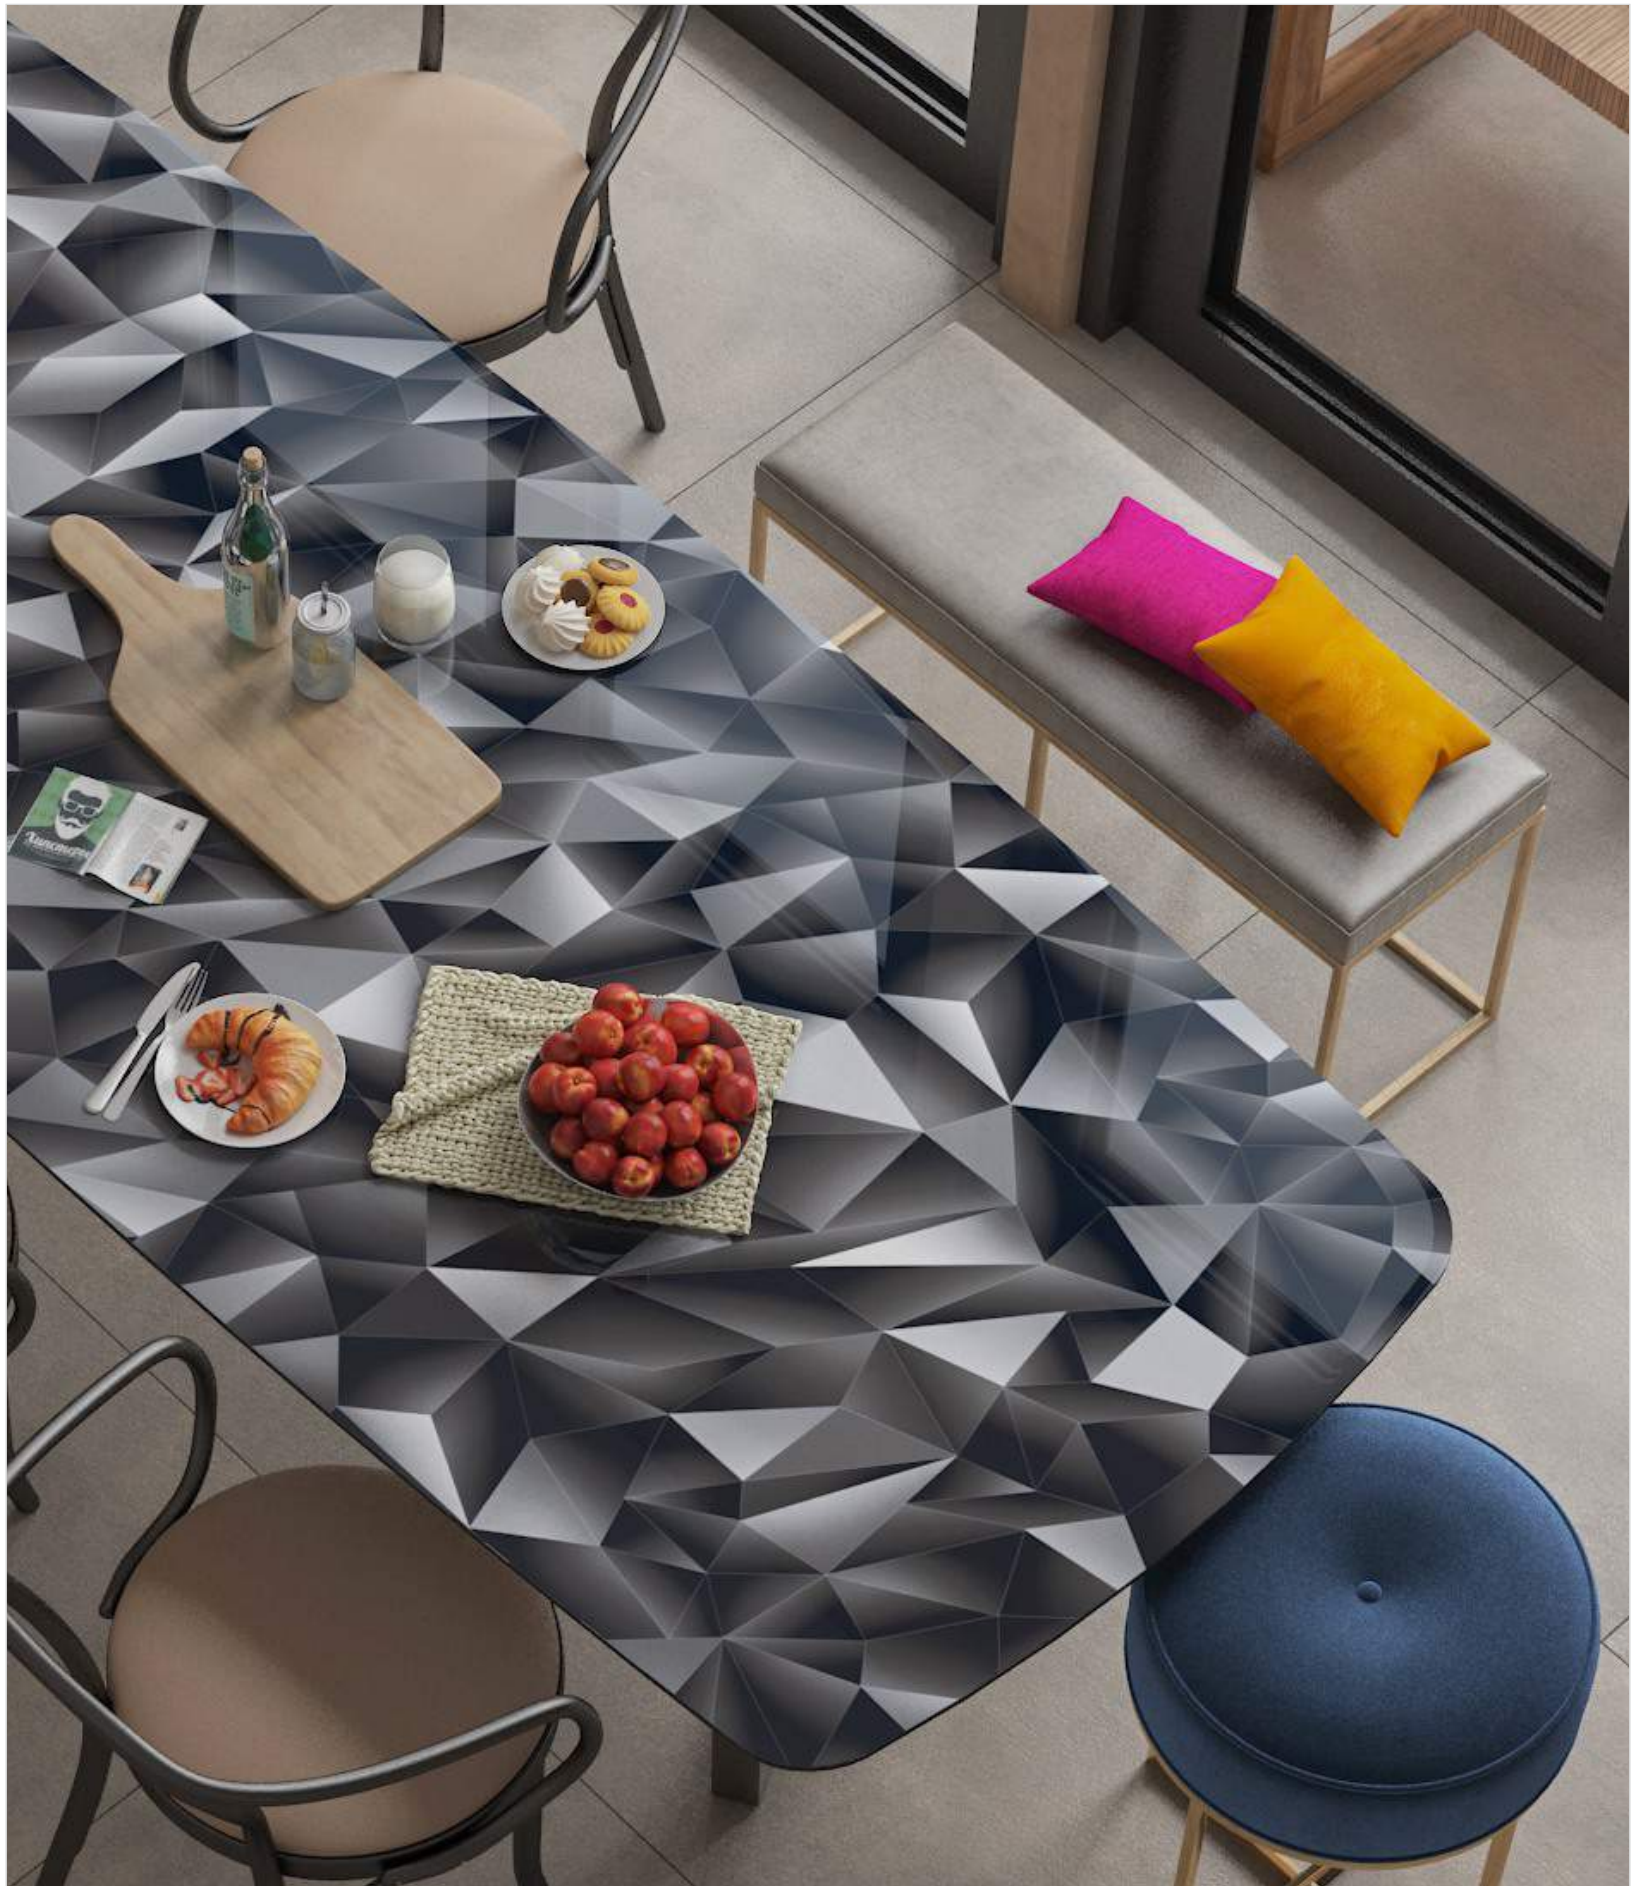

Wash Basin

Door/Window Frame

Kitchen Unit Top

Flooring Heavy Traffic Area

Step & Riser

Wash Basin Top

Table Top

Cosmos Black