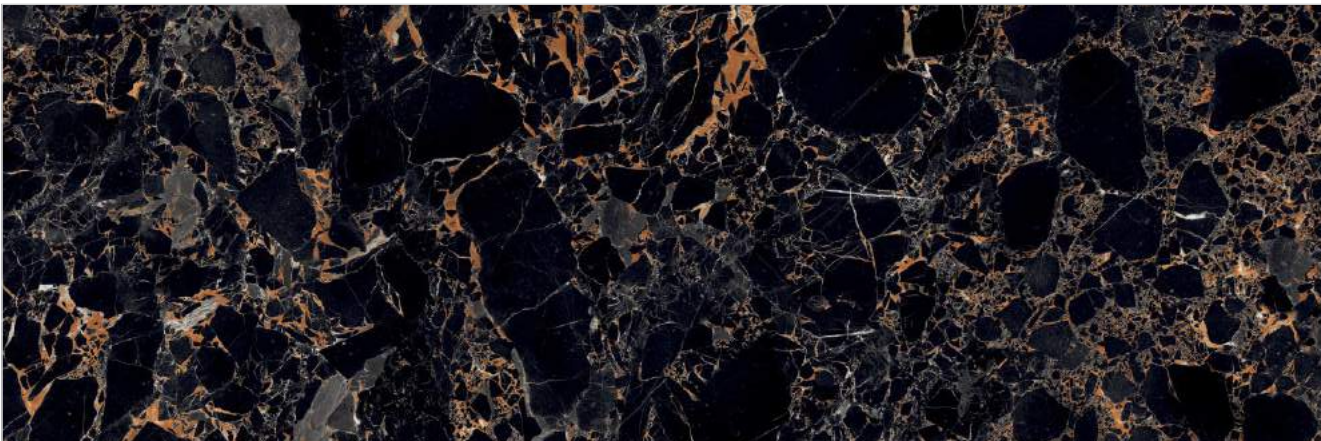

Wash Basin Top

Table Top

Opal Blue

Sonata Black

Size 800x2400mm Thickness 15mm Finish Glossy Typology Colorbody Face 1

Taurus Black

Size 800x2400mm Thickness 15mm Finish Glossy Typology Colorbody Face 1

Thunder Black