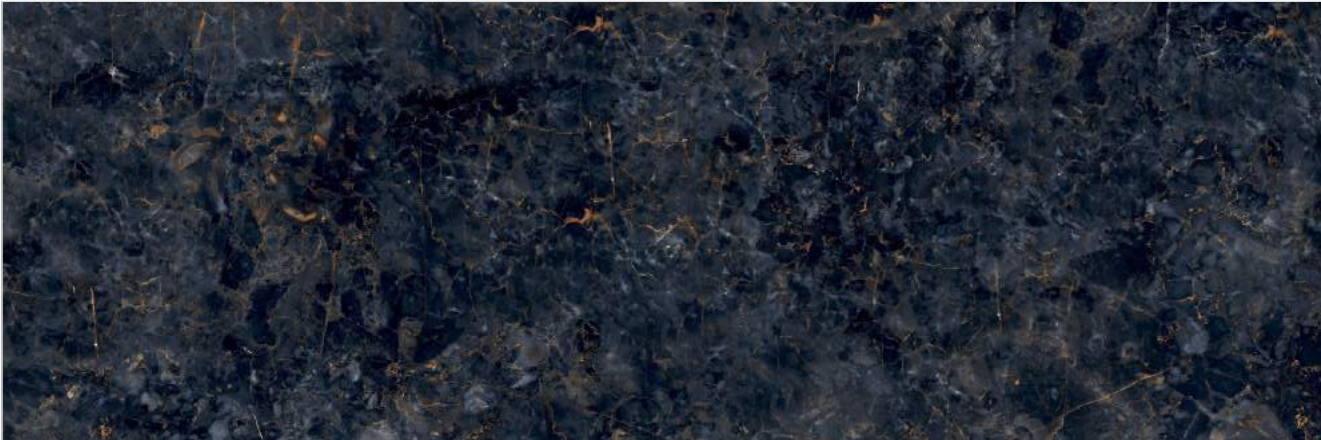

Wash Basin Top

Table Top

Opal Blue

Sonata Black

Size 800x2400mm Thickness 15mm Finish Glossy Typology Colorbody Face 1

Taurus Black

Size 800x2400mm Thickness 15mm Finish Glossy Typology Colorbody Face 1

Thunder Black