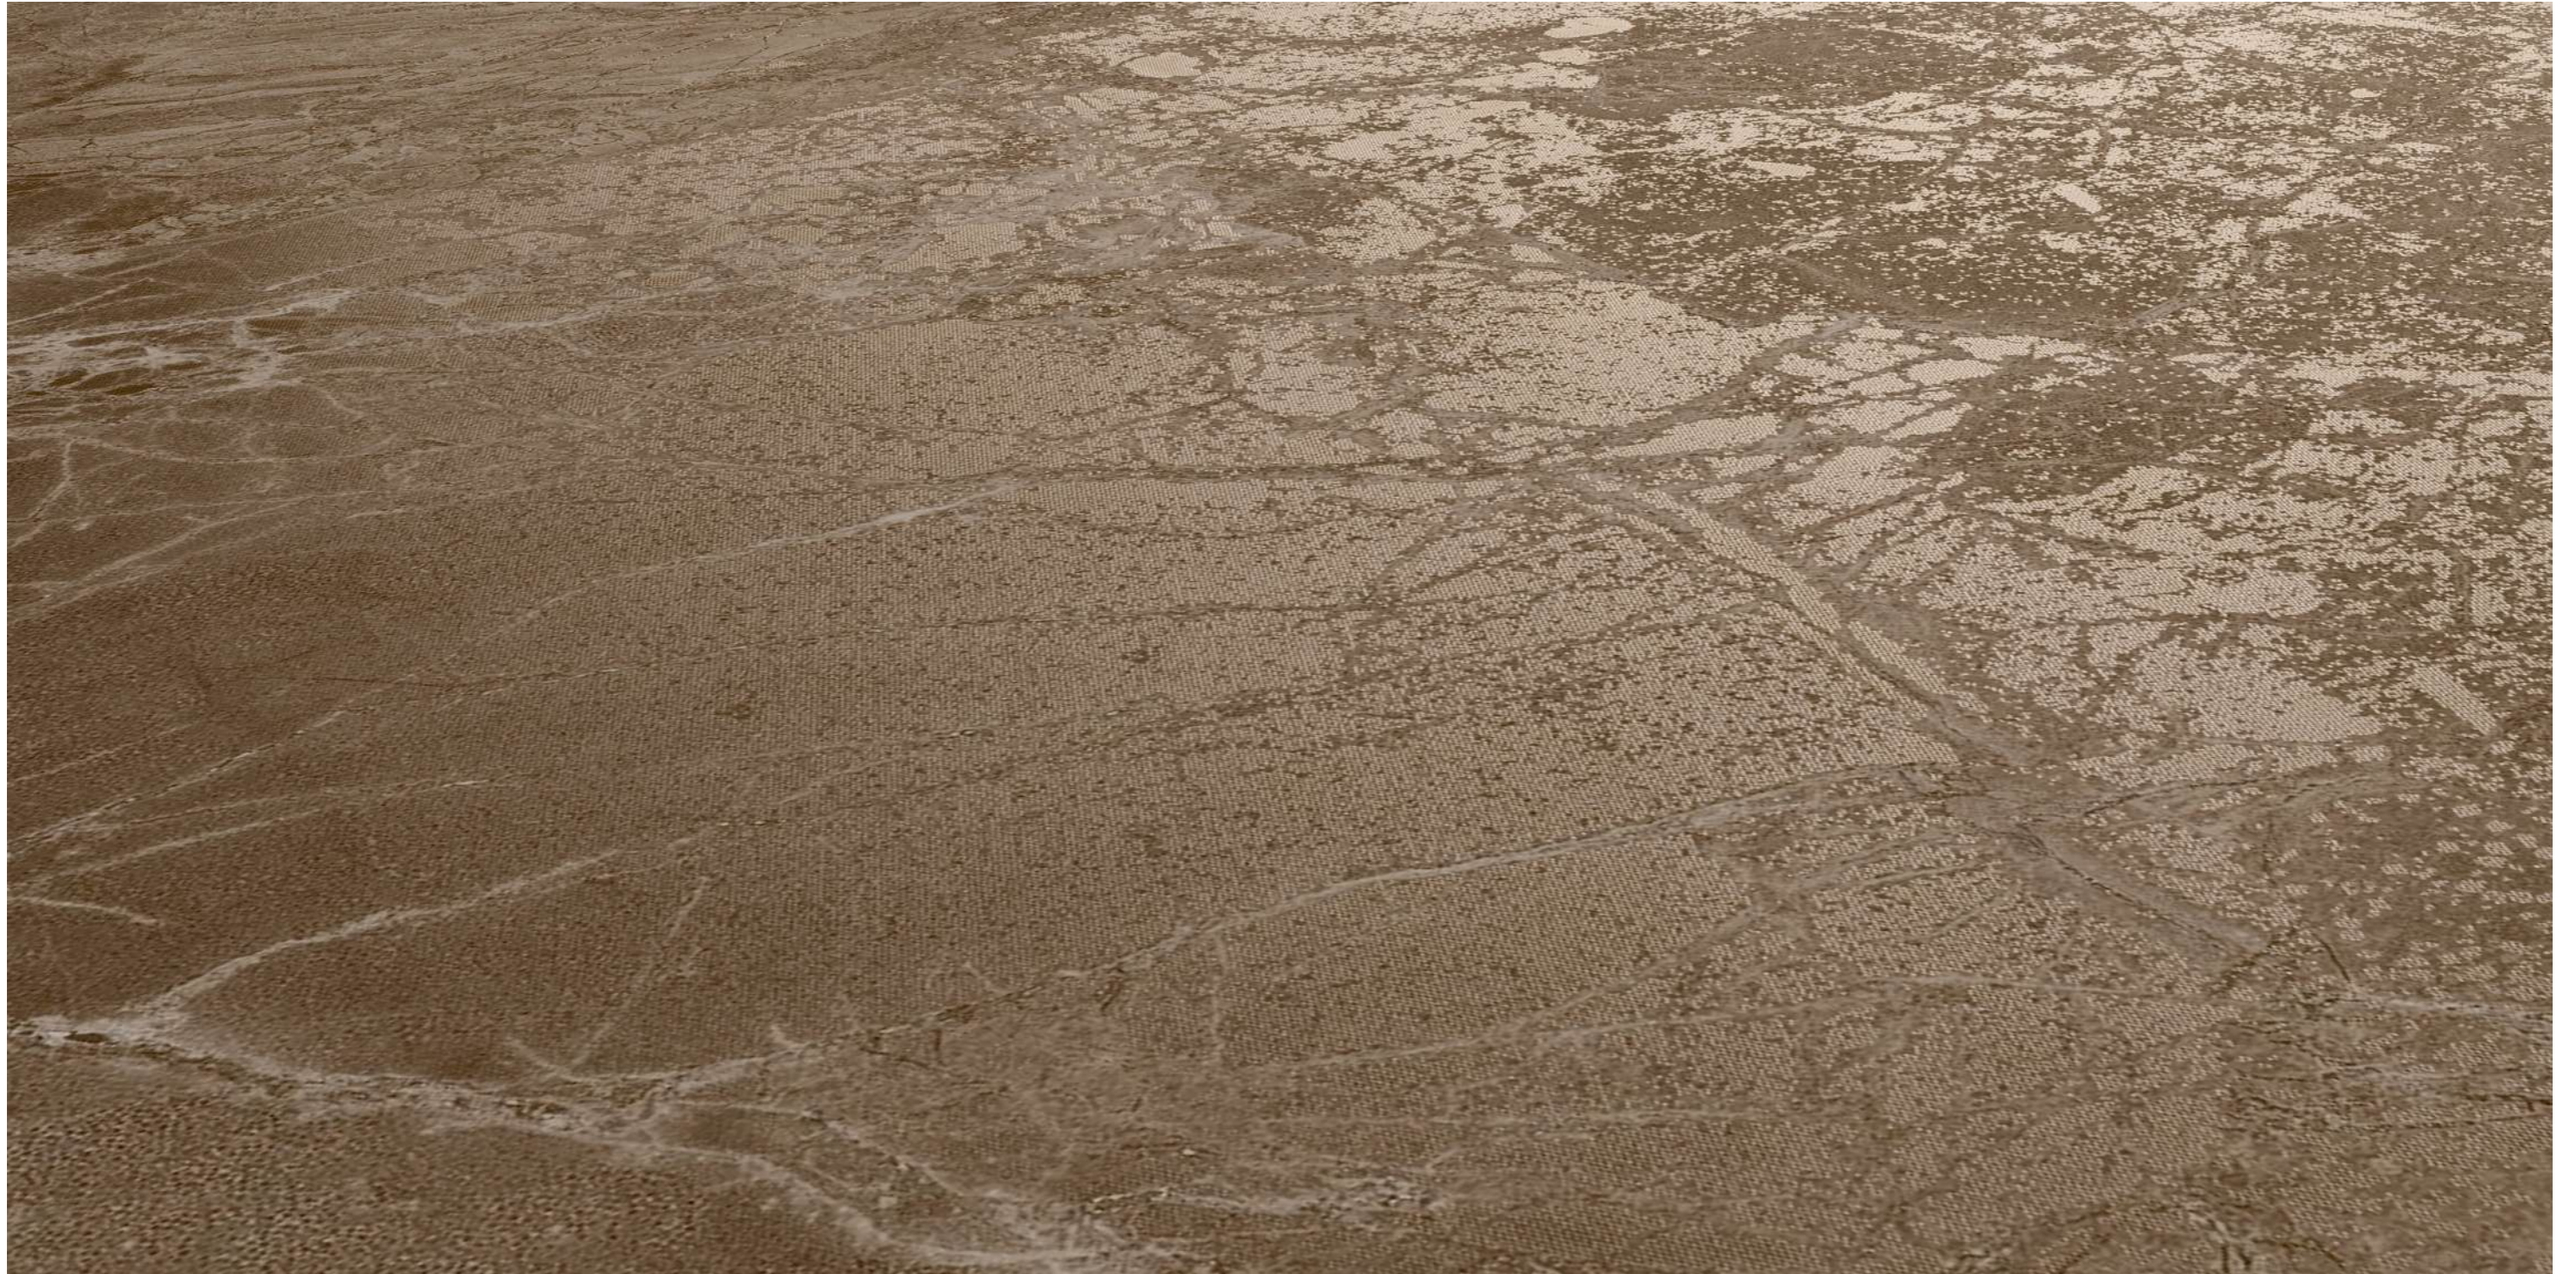

ADARIA SERIES