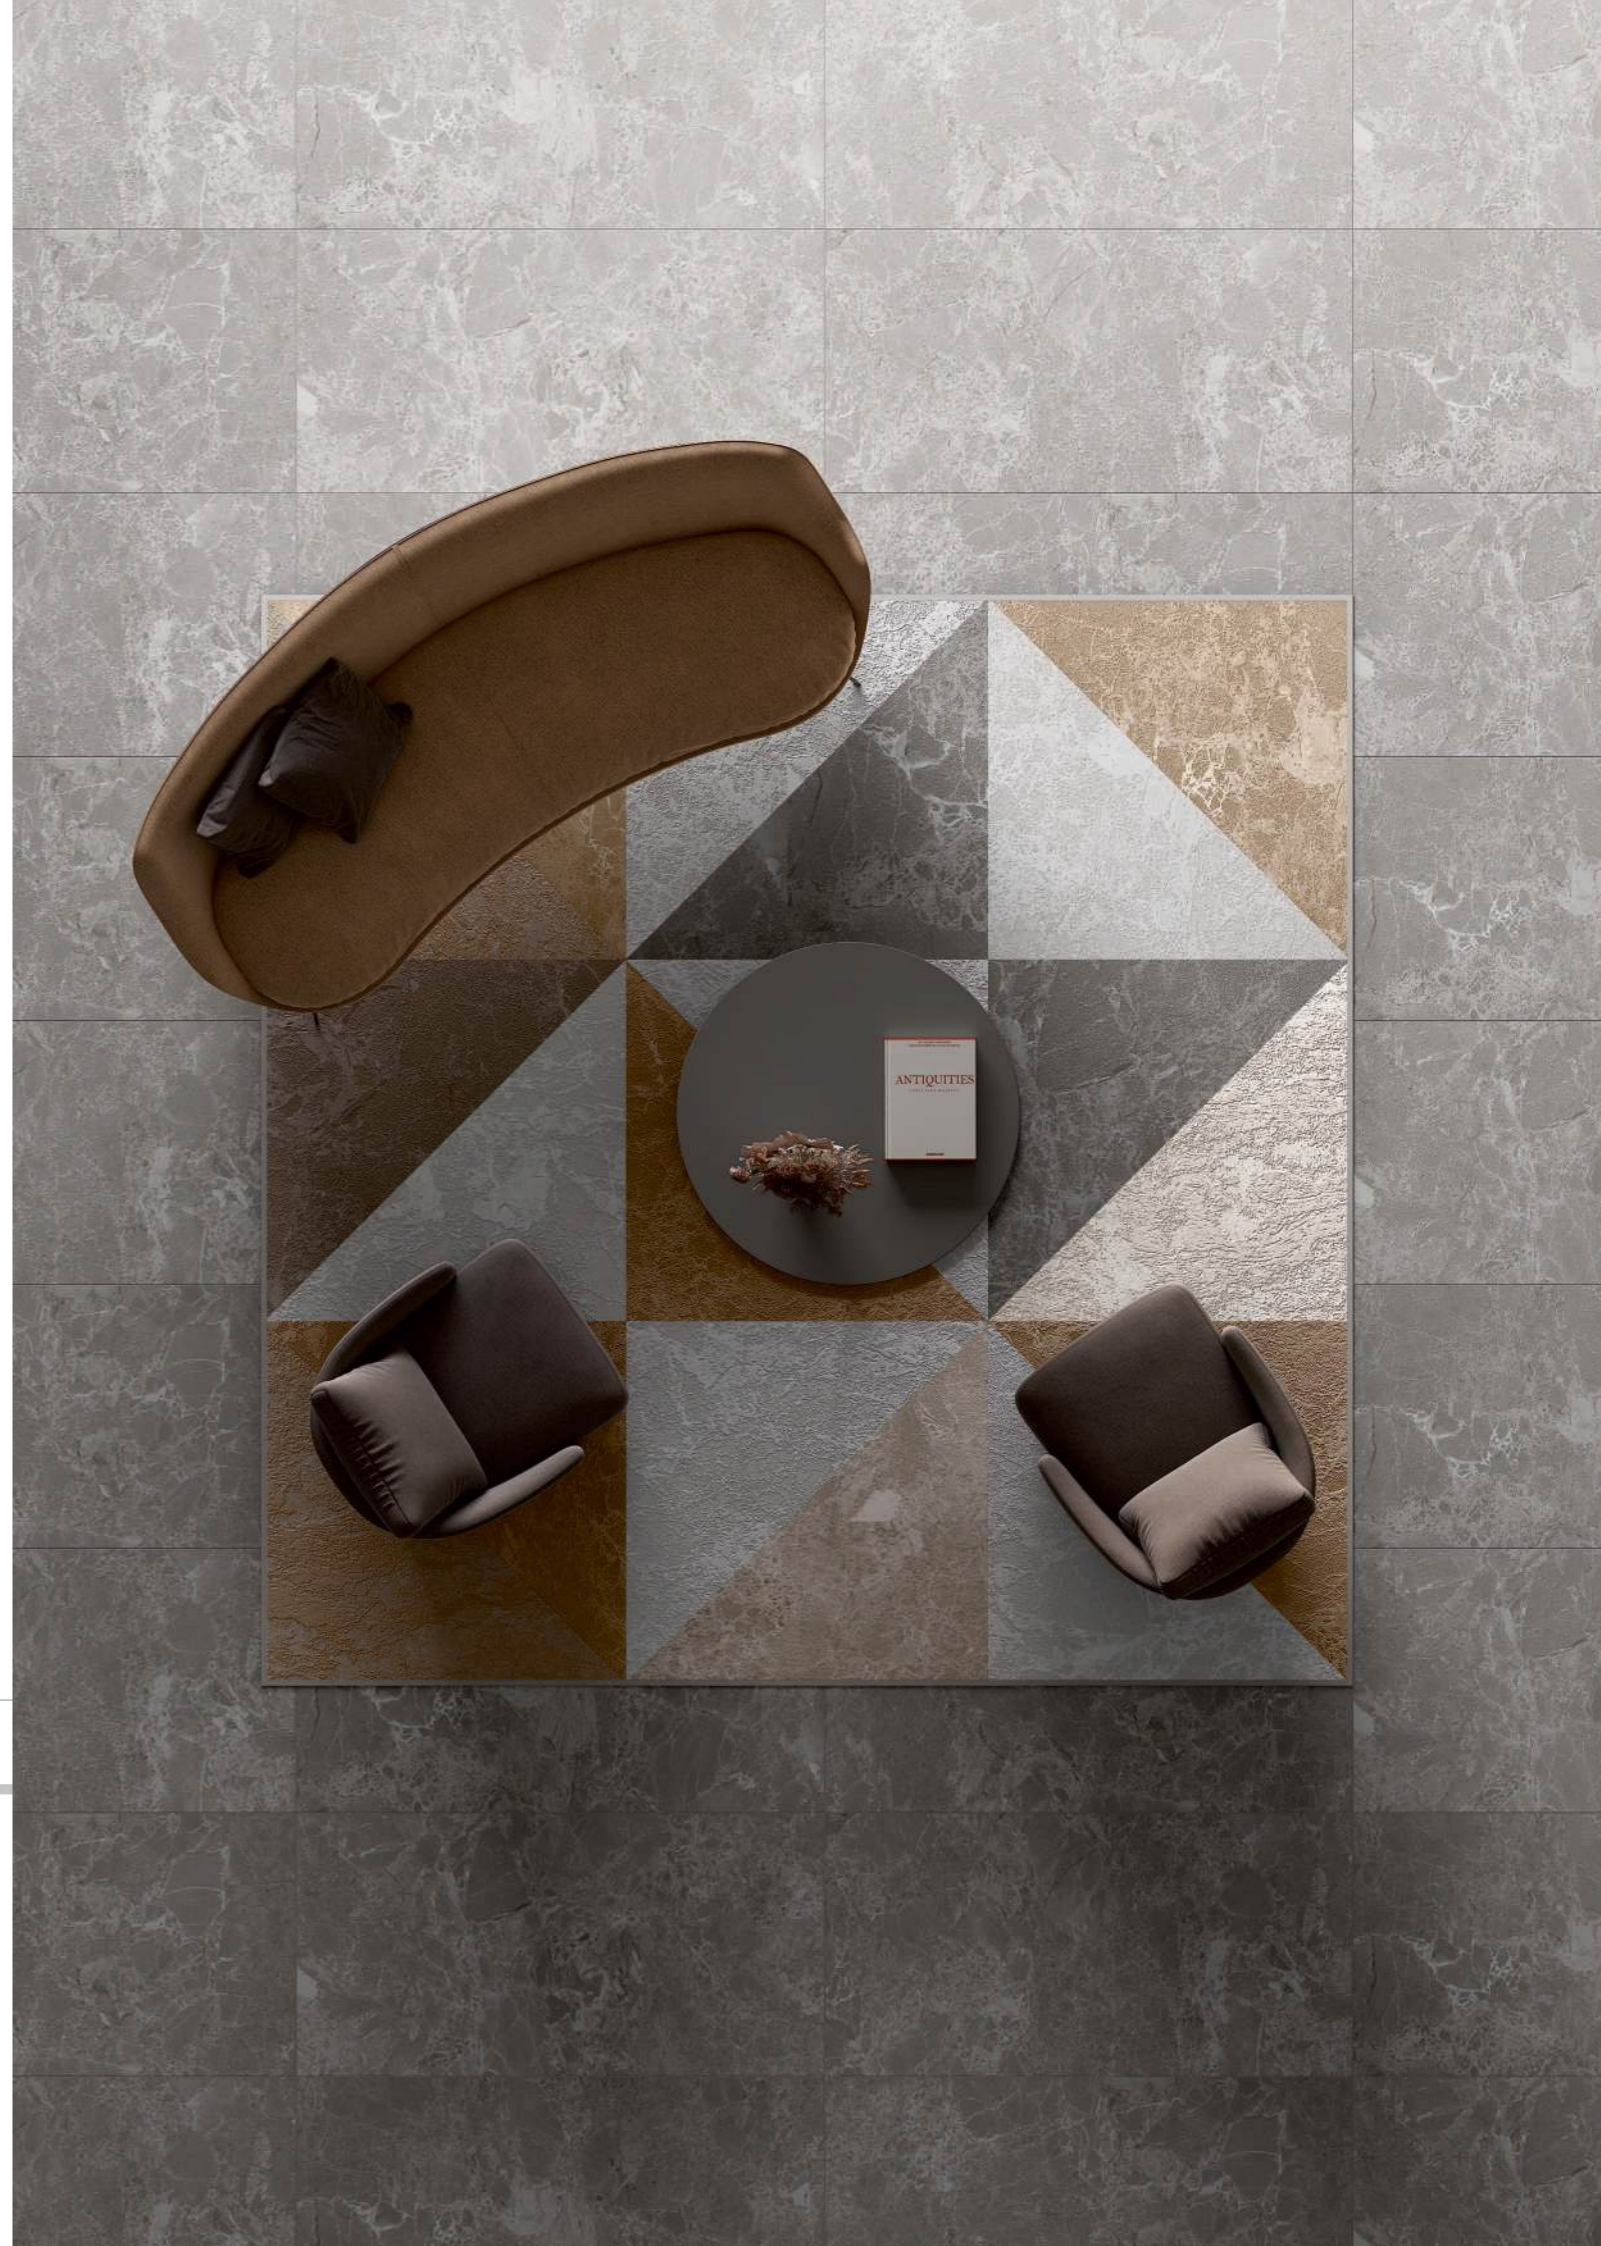

The Steel Series ceramic tiles from Boffo Granito feature a carving finish that adds depth and dimension to the overall design. The tiles have a carving finish that gives them a natural and organic feel, creating a sense of warmth and character in any space. The texture of these tiles is not only pleasing to the eye but also to the touch. The carving finish makes the tile feel smooth and natural, creating a sense of warmth and character in any space.

THE DEPTH

OF EFFECT