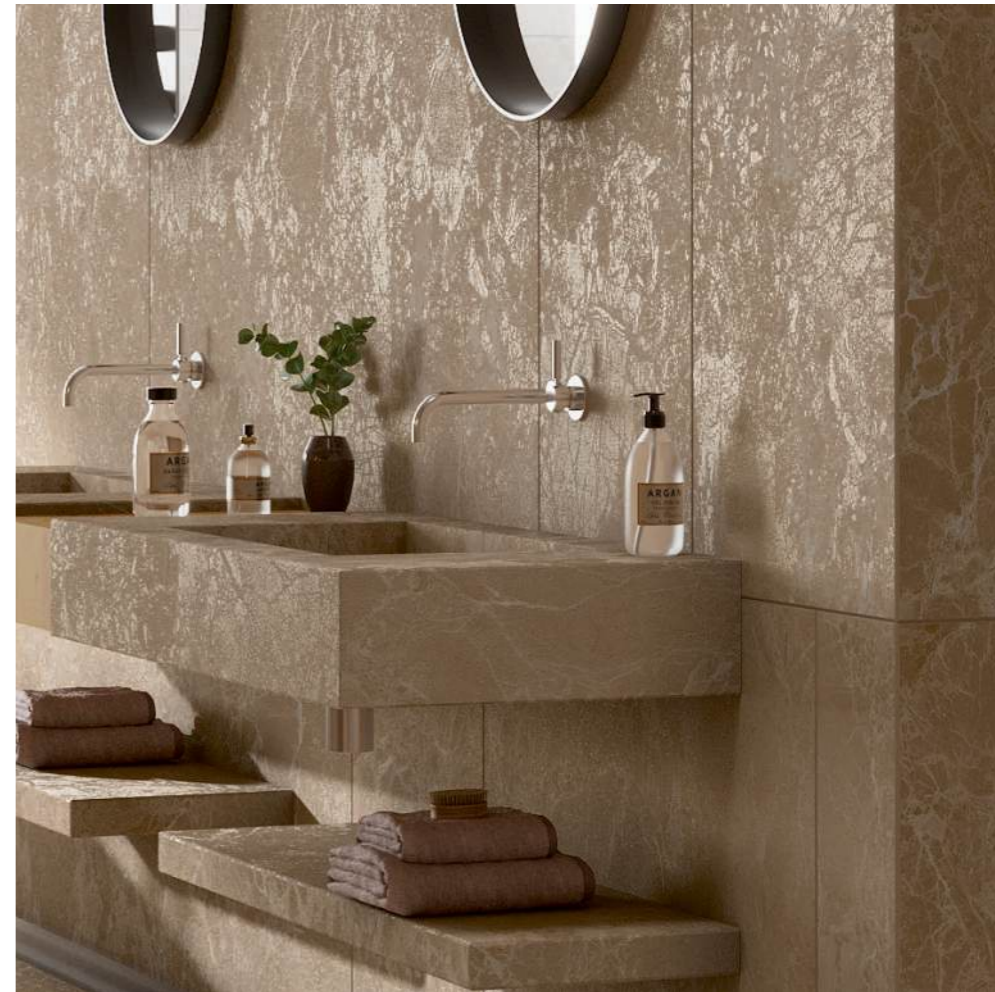

STEEL SERIES

Embellish your space like no-other.