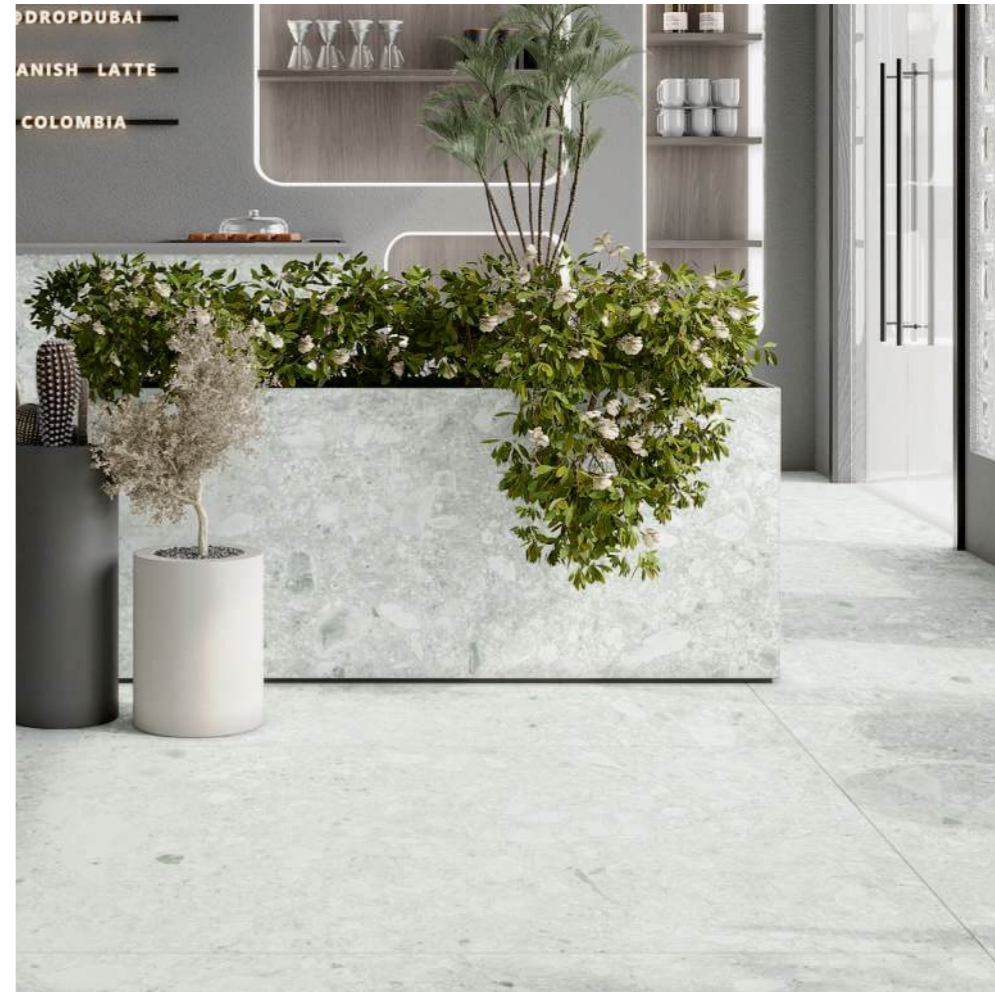

STEEL SERIES

Creates a more personal touch.