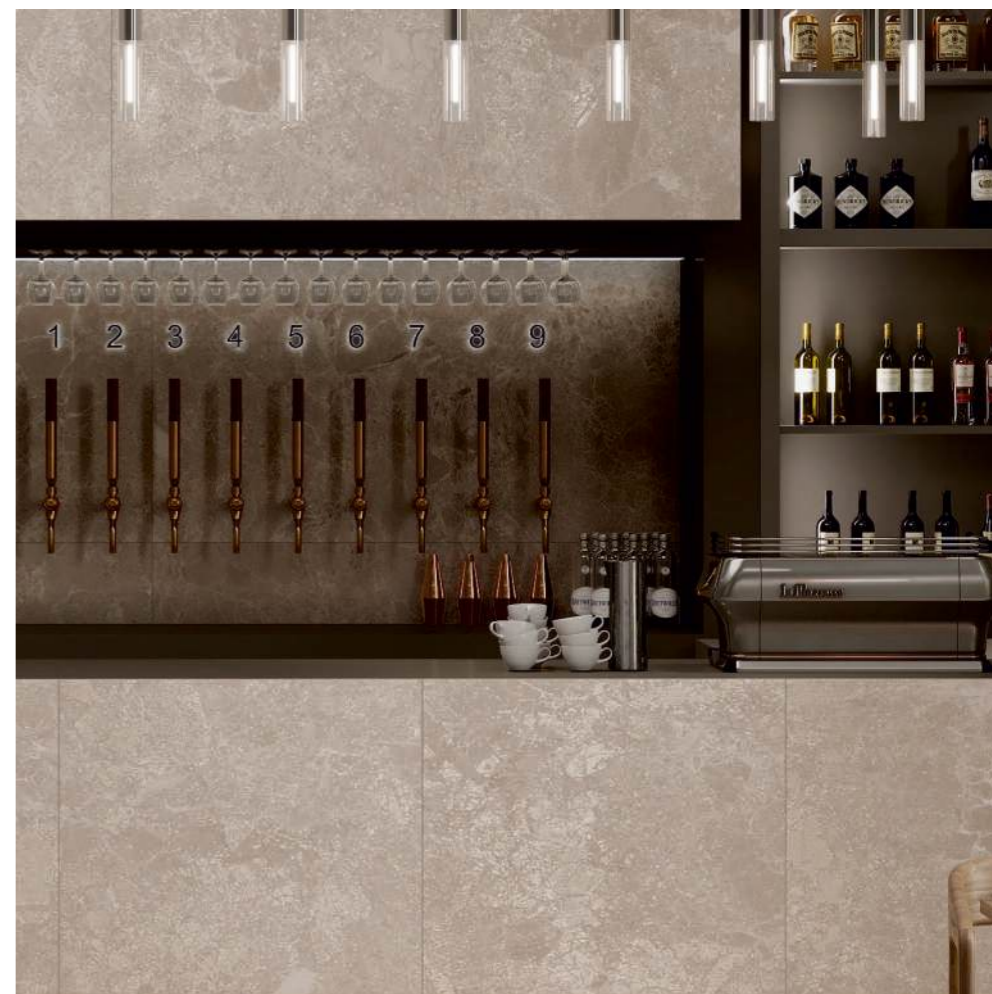

# ADARIA CENZIA

800x1600mm

◆ **Matte** Finish / **Steel** Surface

**ADARIA MINK**

STEEL SERIES

*Beauty, minimalism and balance.*