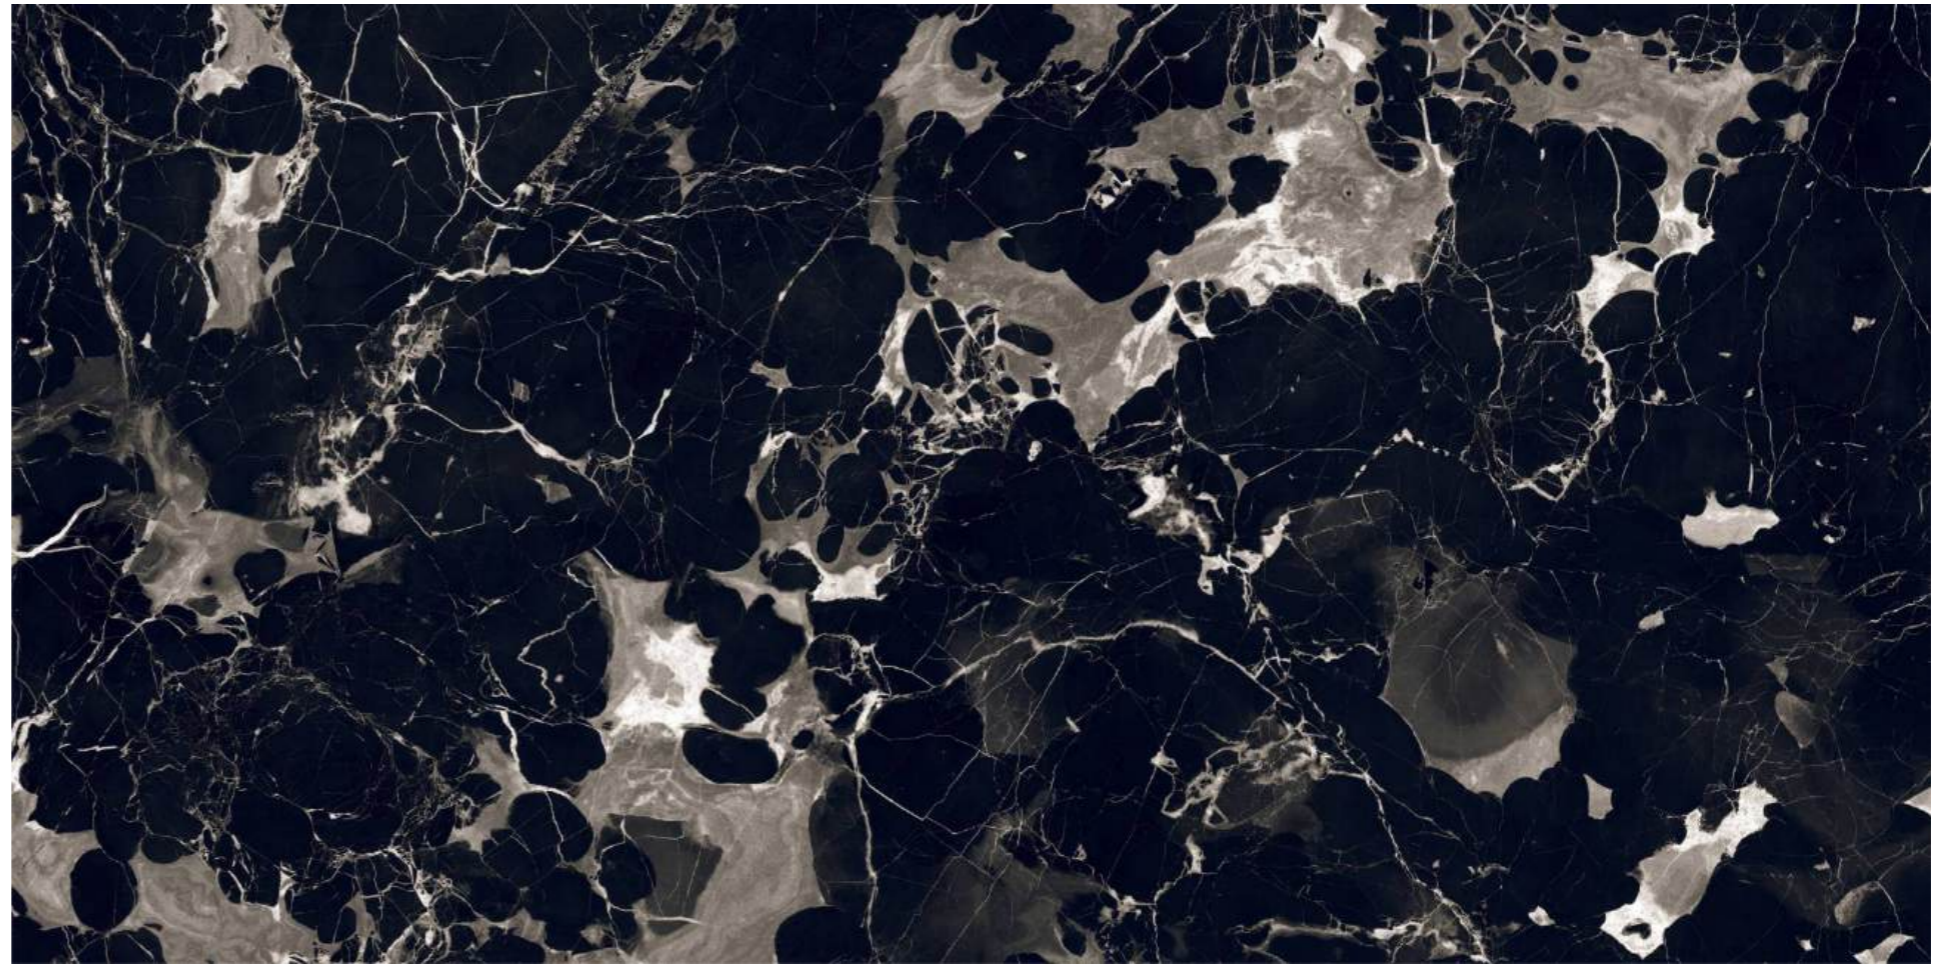

elements of the
nature

BLACK ROSE