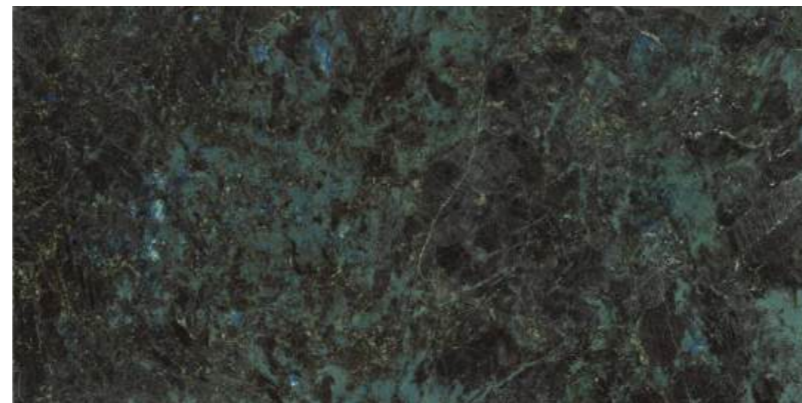

# RAIN FOREST

800x1600 mm

HIGH GLOSSY COLLECTION

elements of the  
nature

**RAIN FOREST**

800x1600 mm

High Glossy

04