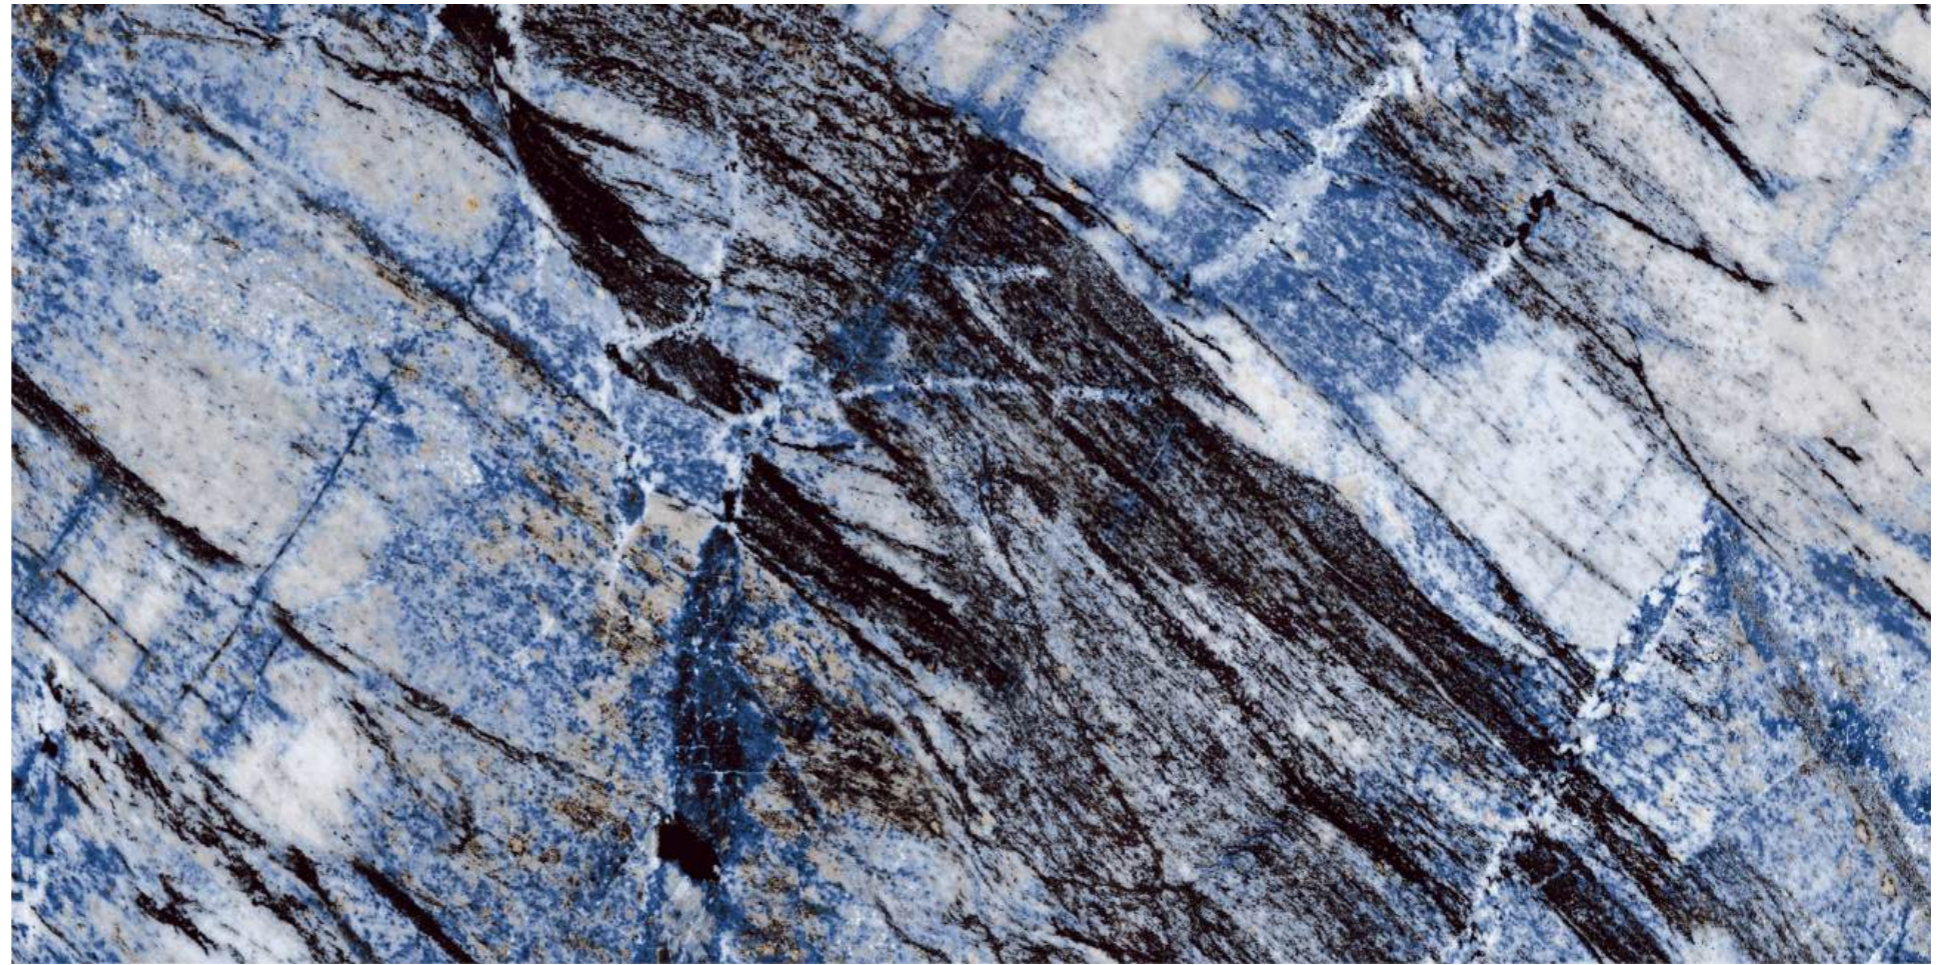

**KATUBA  
BLUE**

COFFEE

**KATUBA BLUE**

800x1600 mm

HIGH GLOSSY COLLECTION

elements of the  
nature

**KATUBA BLUE**

800x1600 mm