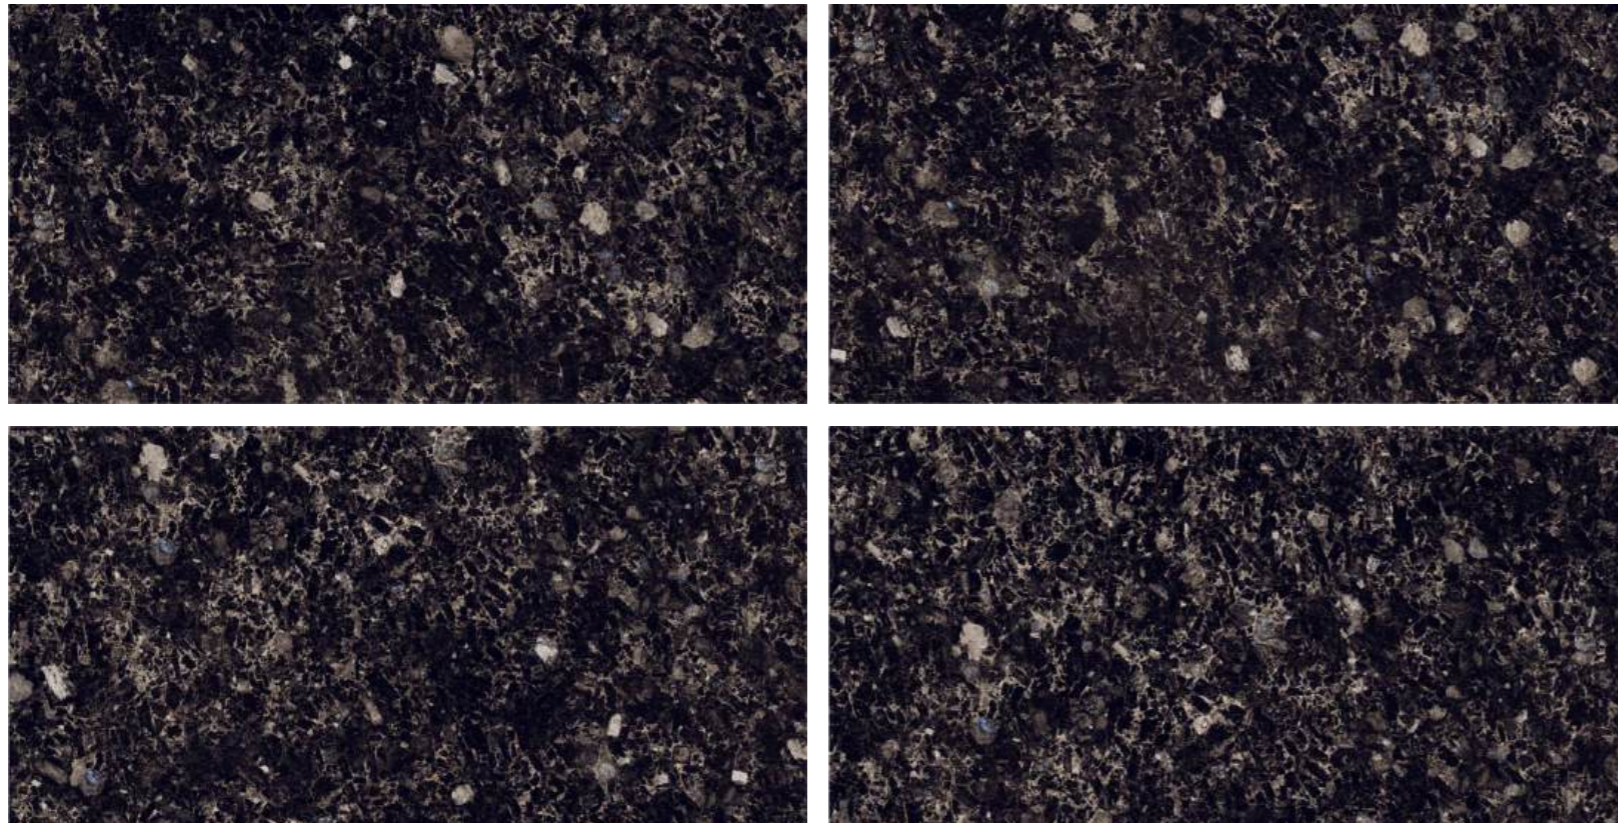

# BLUE DIAMOND

800x1600 mm  
HIGH GLOSSY COLLECTION

elements of the  
nature

**BLUE DIAMOND**

800x1600 mm

High Glossy

04

A reflection of  
**YOUR**  
Surprise