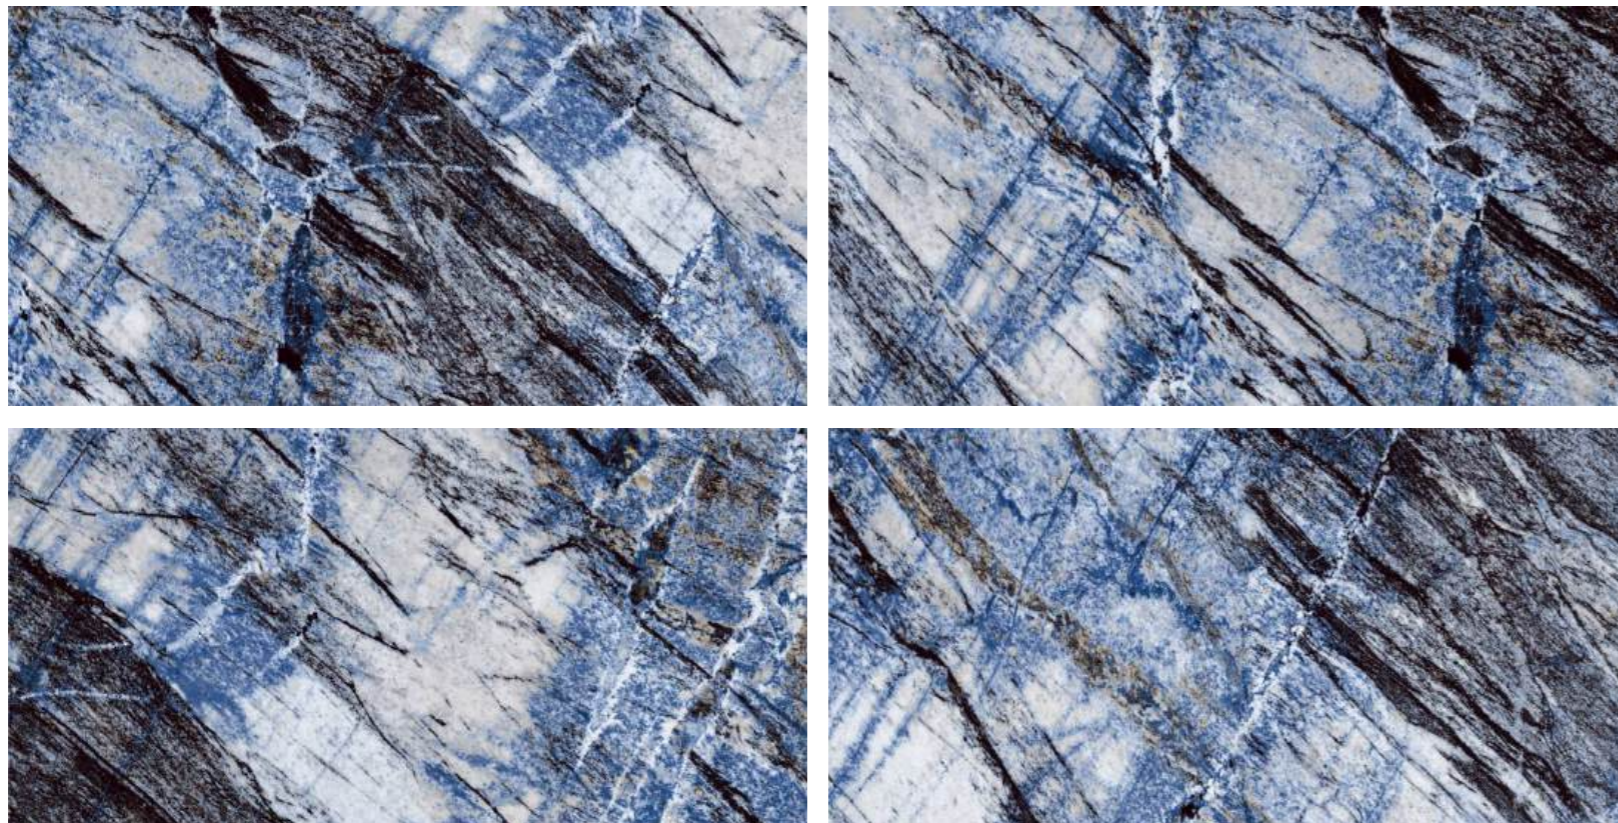

**KATUBA  
BLUE**

COFFEE

**KATUBA BLUE**

800x1600 mm

HIGH GLOSSY COLLECTION

elements of the  
nature

**KATUBA BLUE**

800x1600 mm