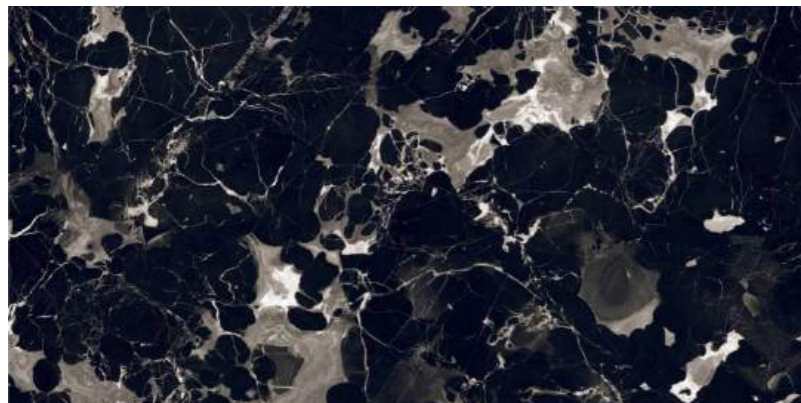

**BLACK ROSE**

800x1600 mm

HIGH GLOSSY COLLECTION

elements of the  
nature

**BLACK ROSE**

800x1600 mm

High Glossy

04