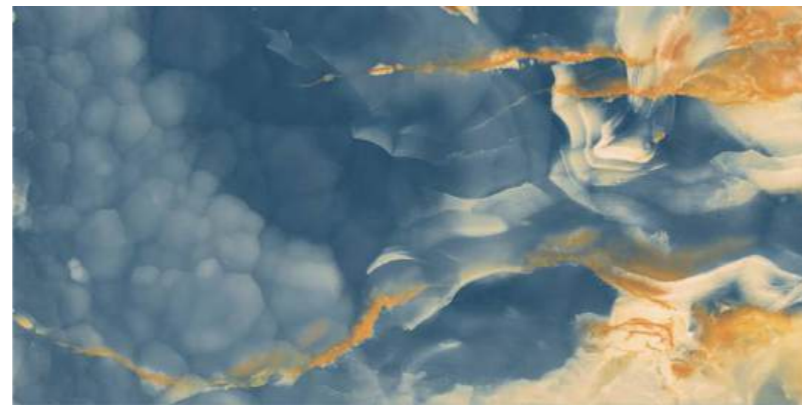

# CLOUDIA BLUE ONYX

800x1600 mm

HIGH GLOSSY COLLECTION

**elements of the  
nature**

**CLOUDIA BLUE ONYX**

800x1600 mm

High Glossy

04