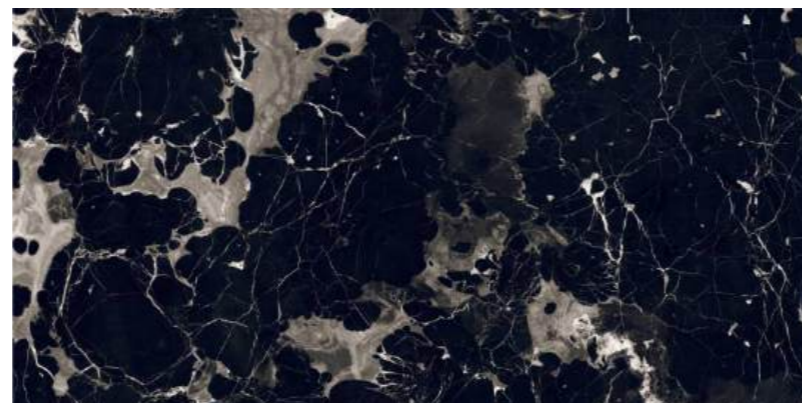

**BLACK ROSE**

800x1600 mm

HIGH GLOSSY COLLECTION

elements of the  
nature

**BLACK ROSE**

800x1600 mm

High Glossy

04