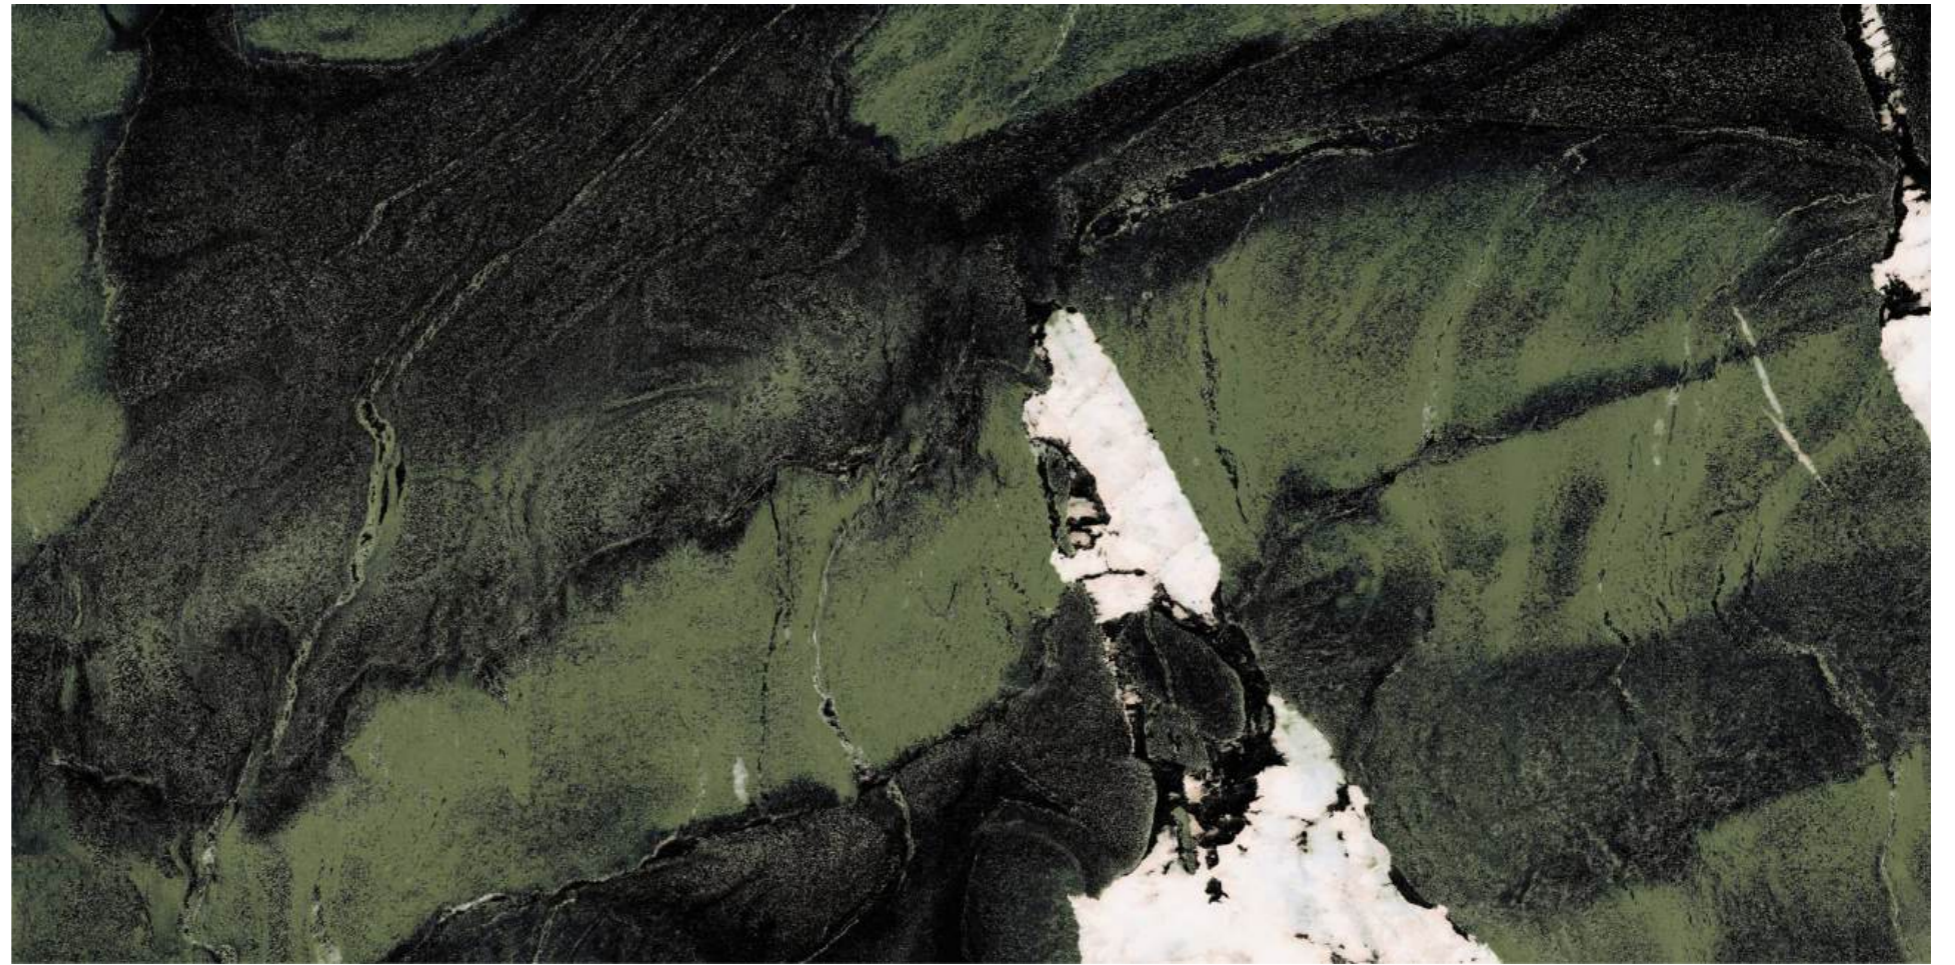

---

---

---

**AVOCADO  
NATURAL**

The  
Suprema  
Lodge

**AVOCADO NATURAL**

800x1600 mm  
HIGH GLOSSY COLLECTION

elements of the  
nature