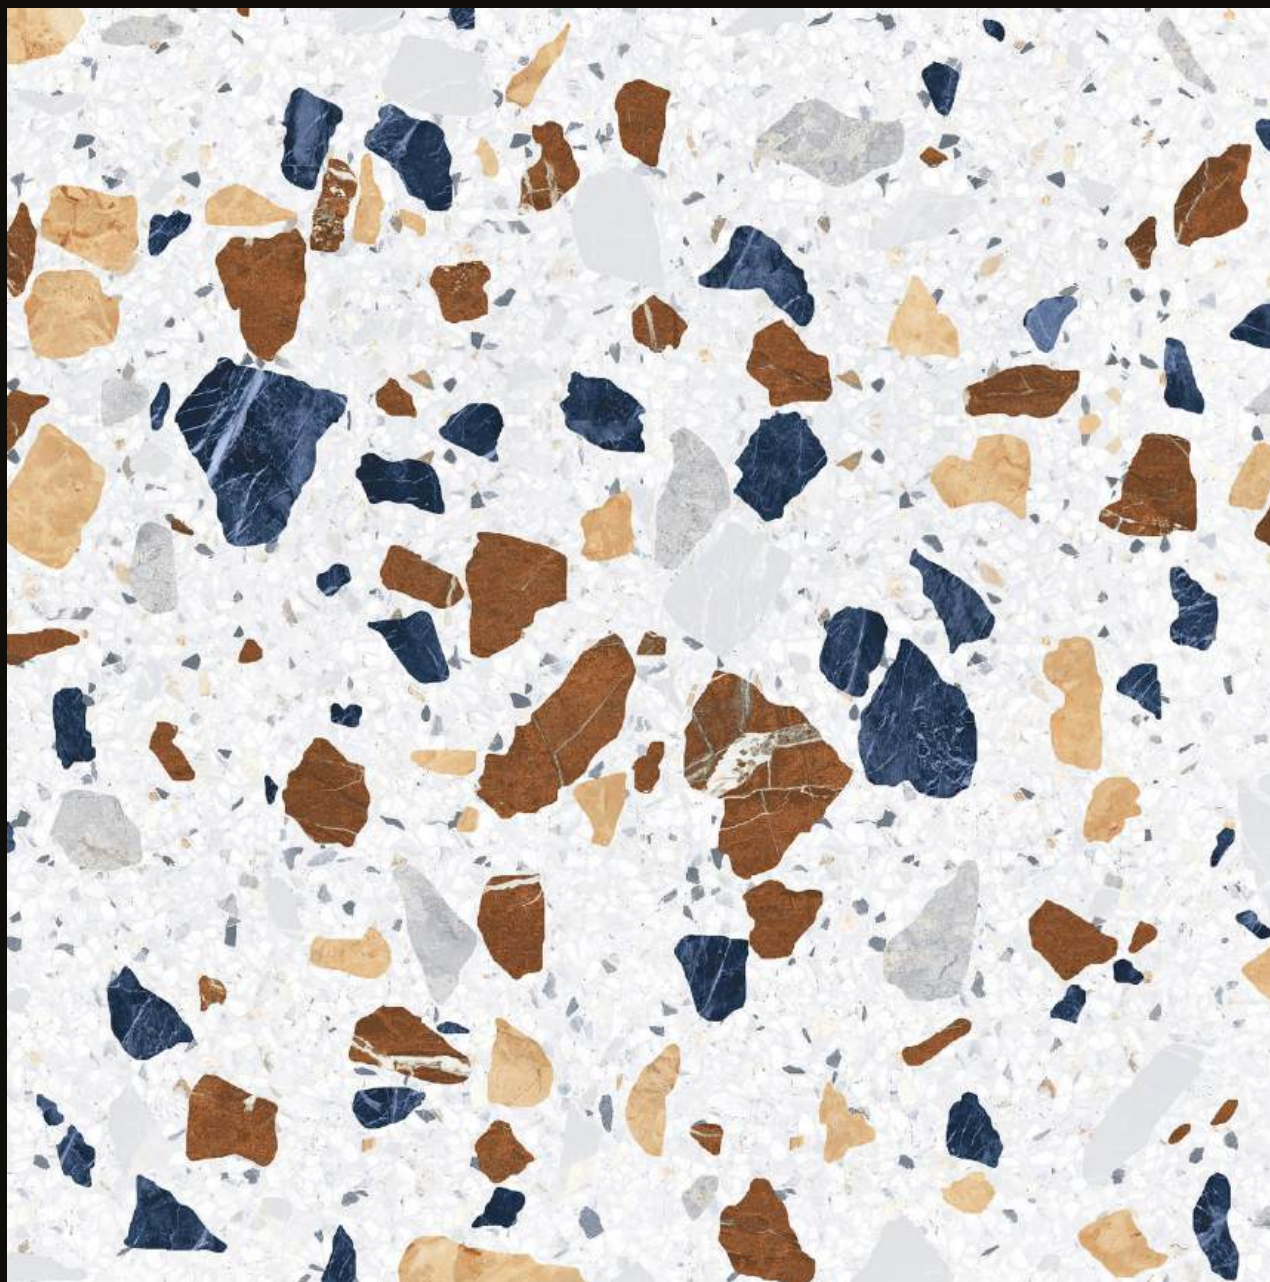

Terrazzo
series

4018

300x
600mm

600x
600mm

600x
1200mm

Matt Finish