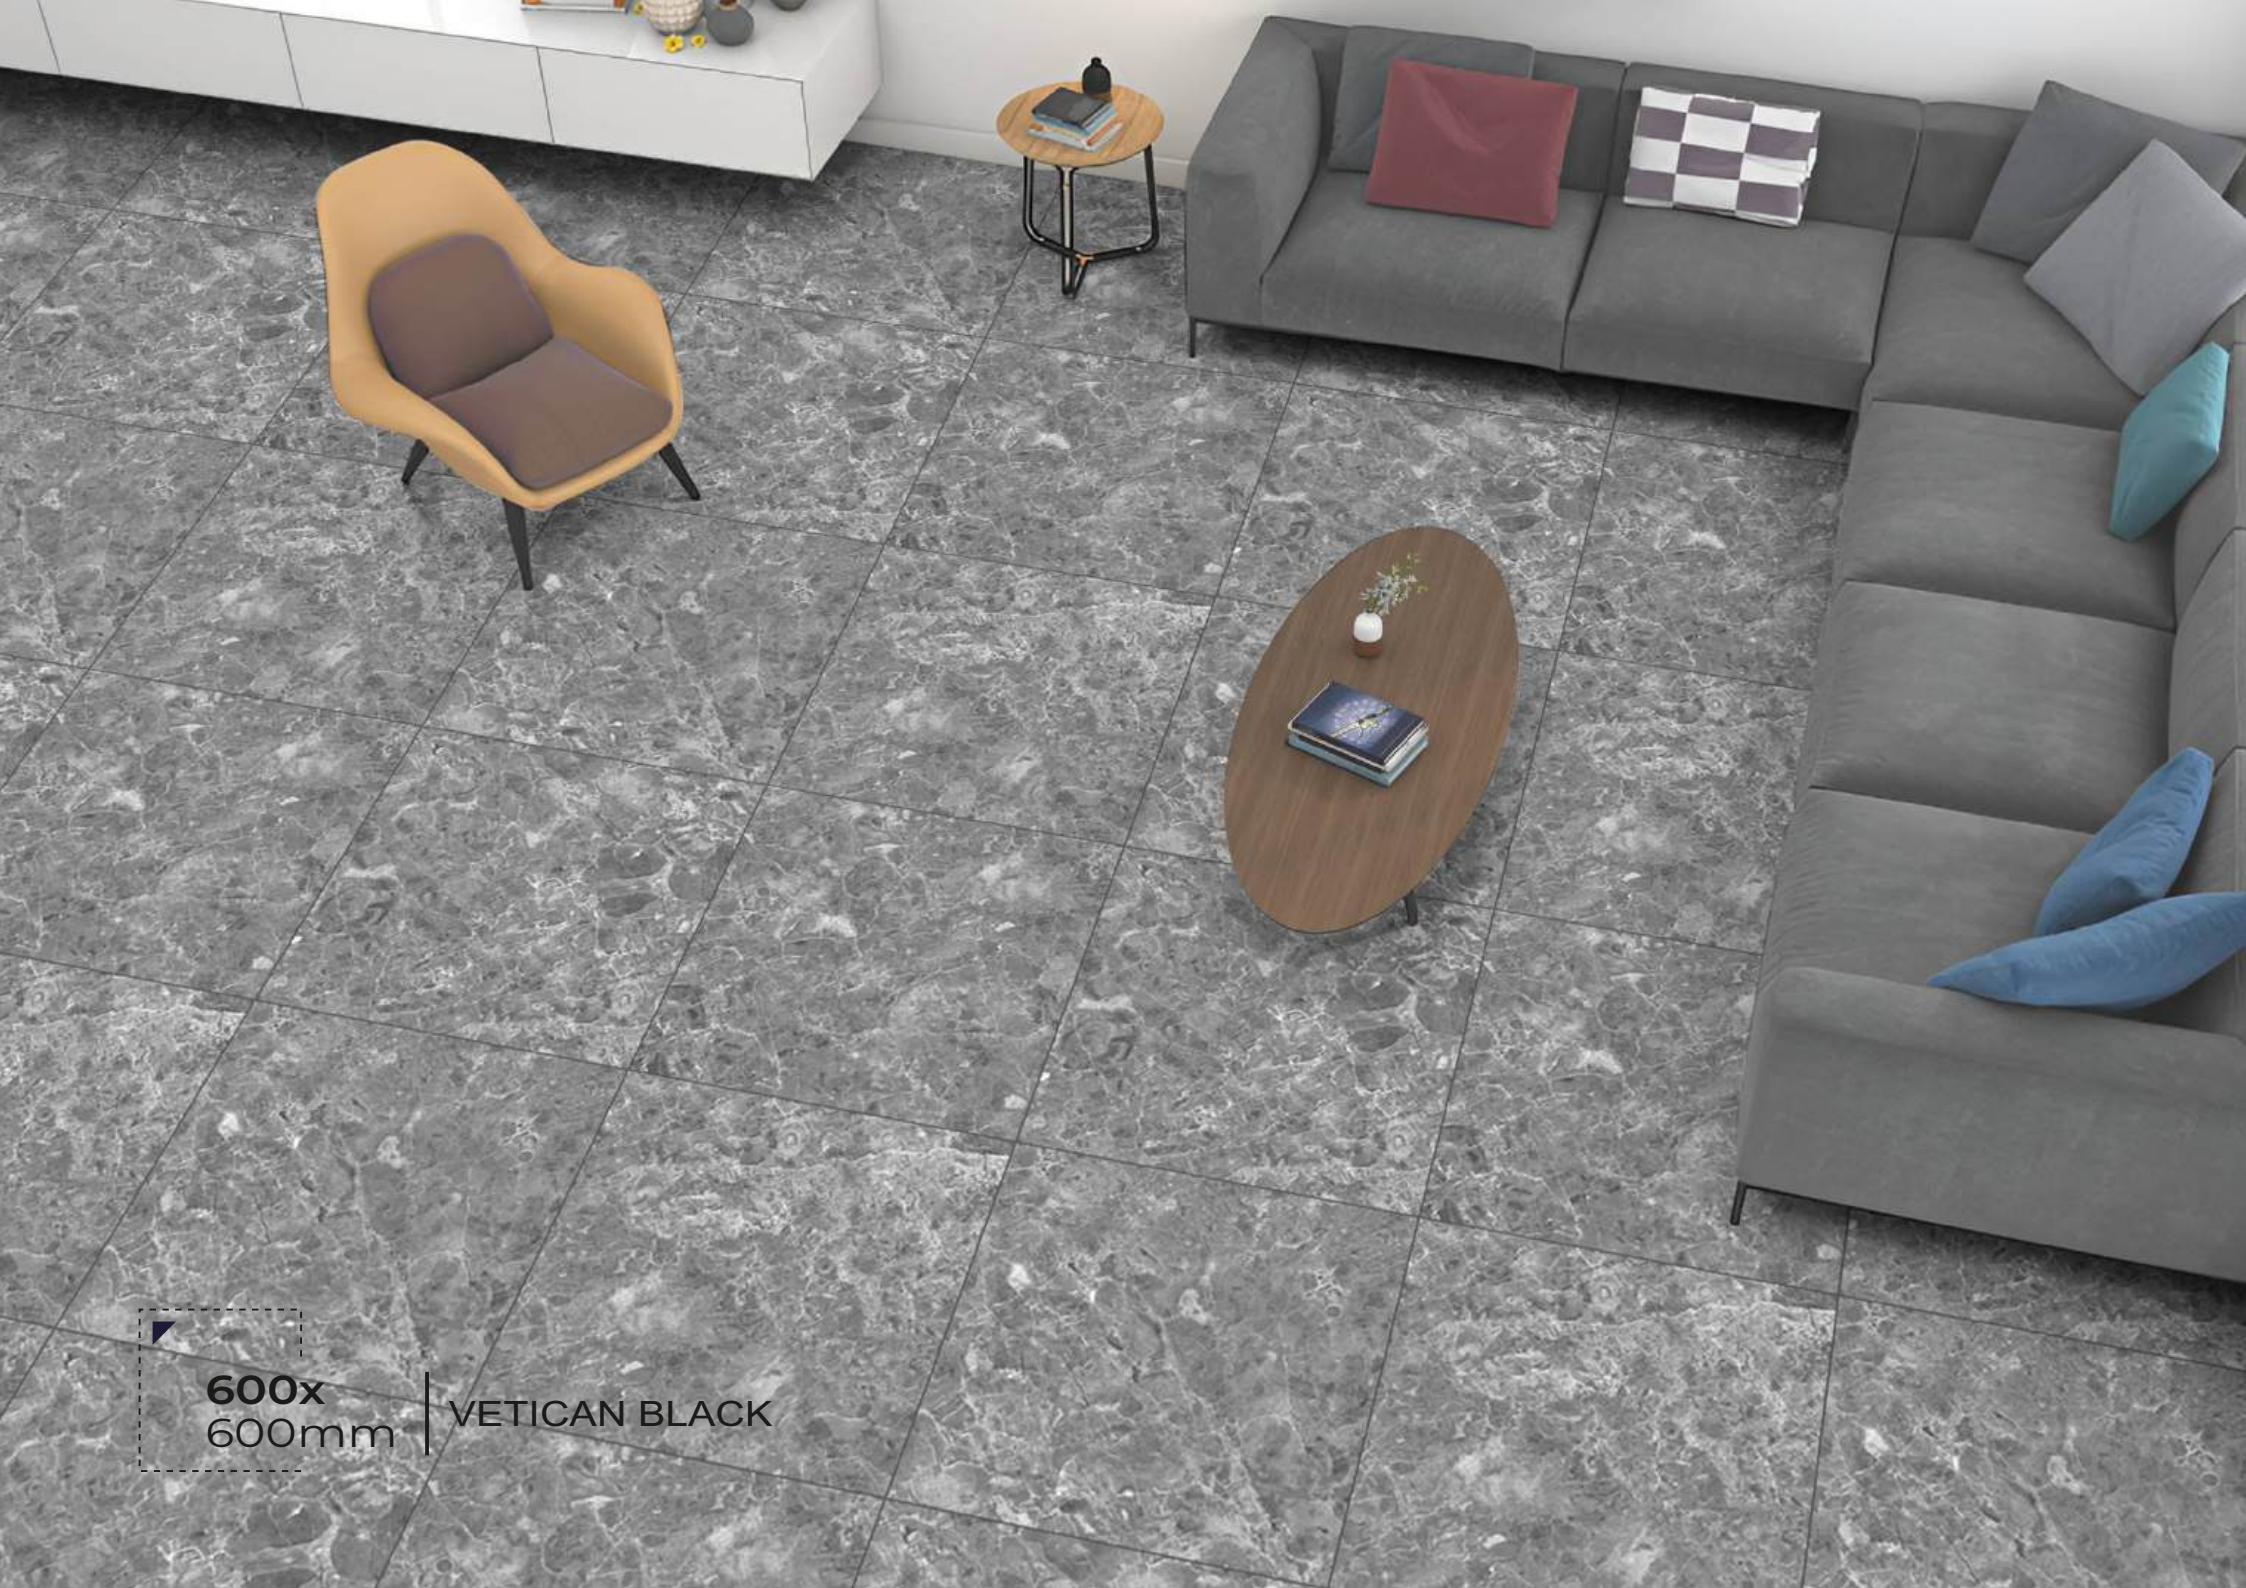

VETICAN BLACK

300x
600mm | **600x**
600mm | **600x**
1200mm

Glossy Finish | **Random** Design

600x
600mm

VETICAN BLACK

Glôssy
series

VETICAN CREMA

300x
600mm | 600x
600mm | 600x
1200mm