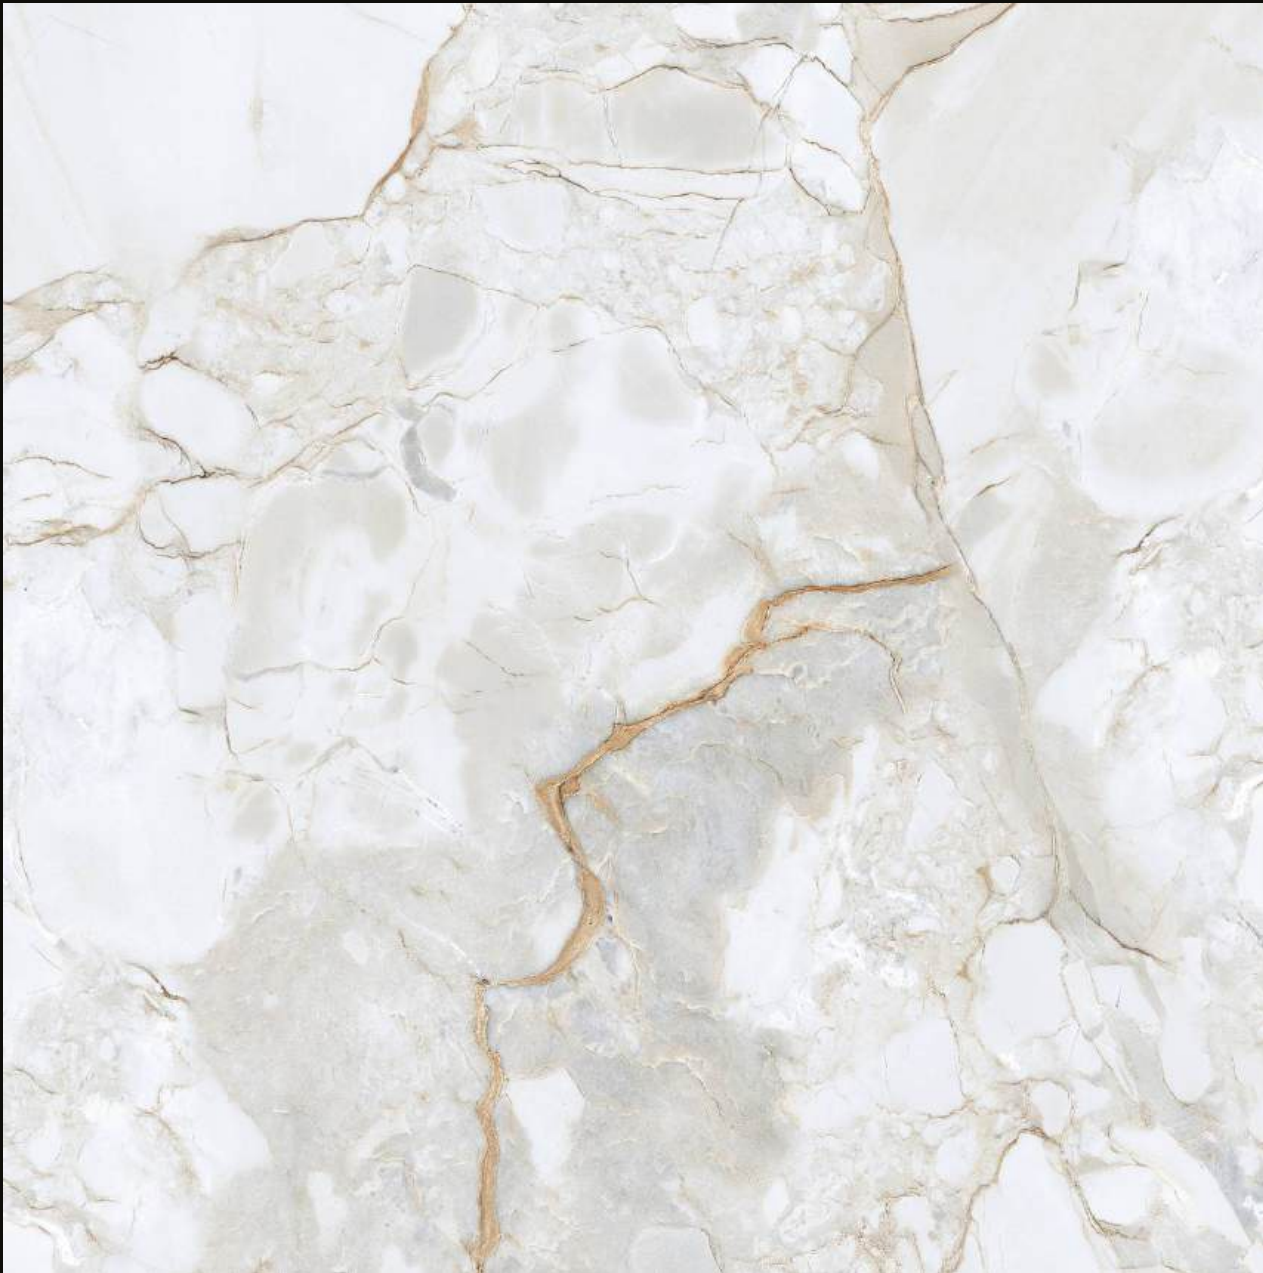

## KRONOS CREMA

300x  
600mm | 600x  
600mm | 600x  
1200mm

**Glossy** Finish | **Random** Design

**Glôssy**  
series