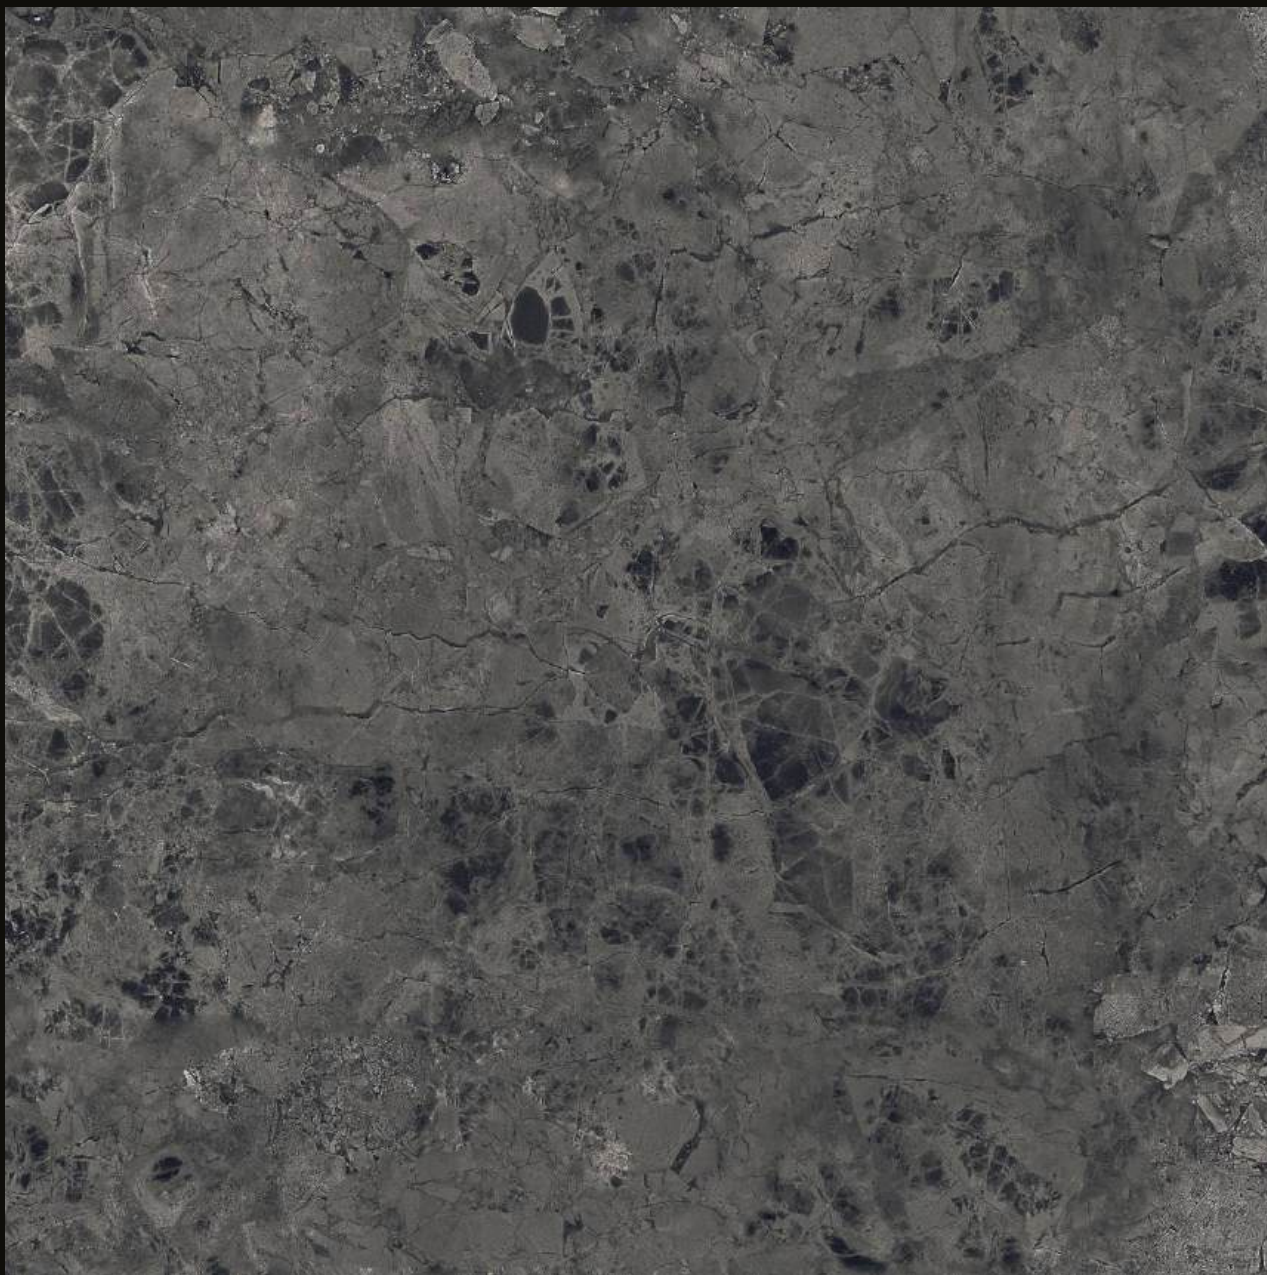

Glôssy
series

NEXO NERO

300x
600mm | **600x**
600mm | **600x**
1200mm

Glossy Finish | **Random** Design