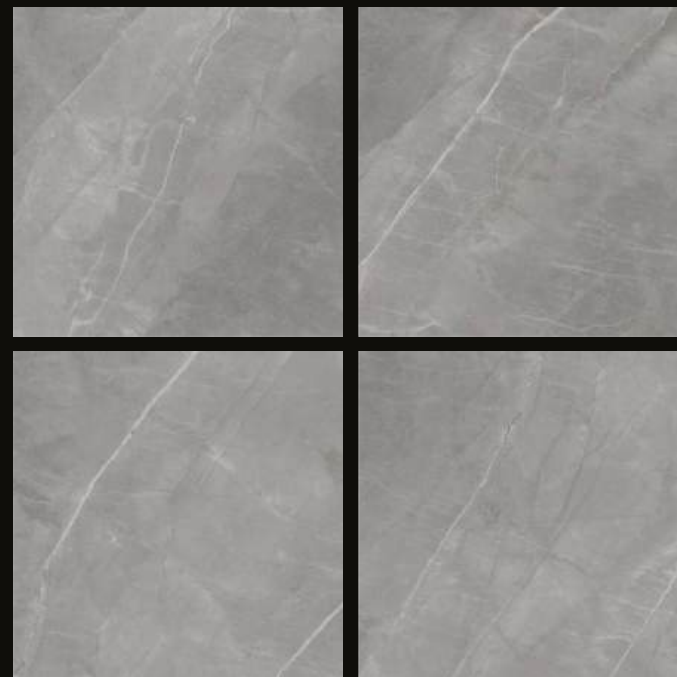

Glôssy
series

ARMANI GREY

300x
600mm | 600x
600mm | 600x
1200mm

Glossy Finish | **Random** Design