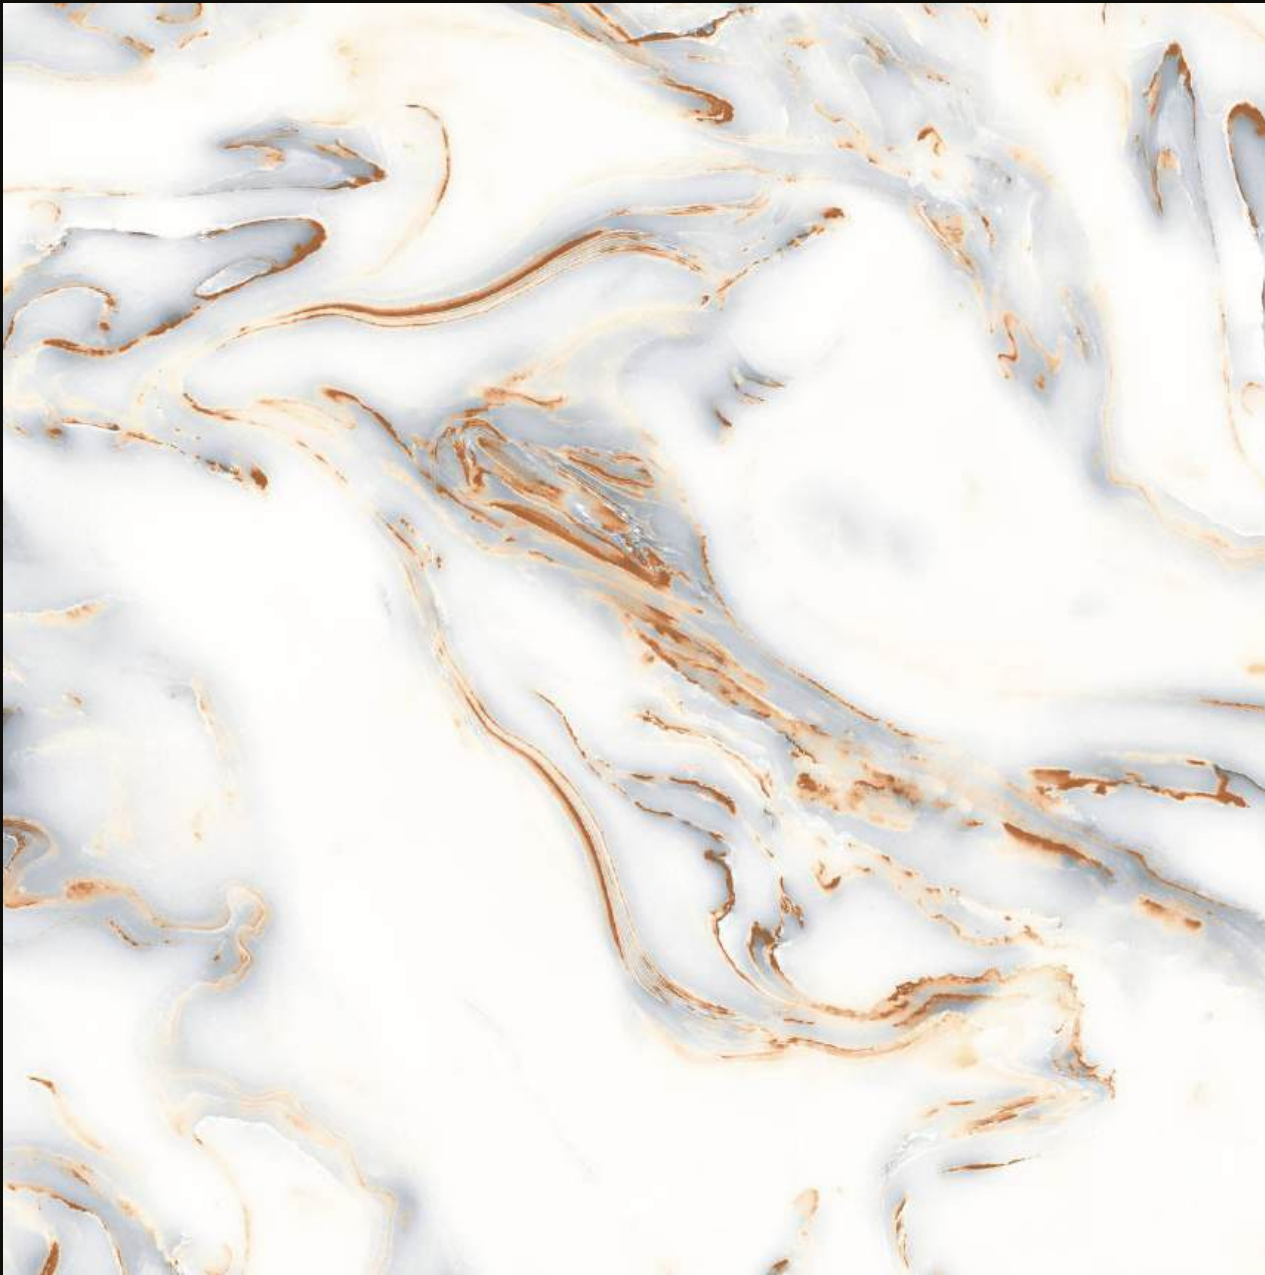

Glôssy
series

FOSSIL CREMA

300x 600mm | 600x 600mm | 600x 1200mm

Glossy Finish | **Random** Design

Glôssy
series

LOUDY WHITE

300x 600mm | 600x 600mm | 600x 1200mm

Glossy Finish | **Random** Design