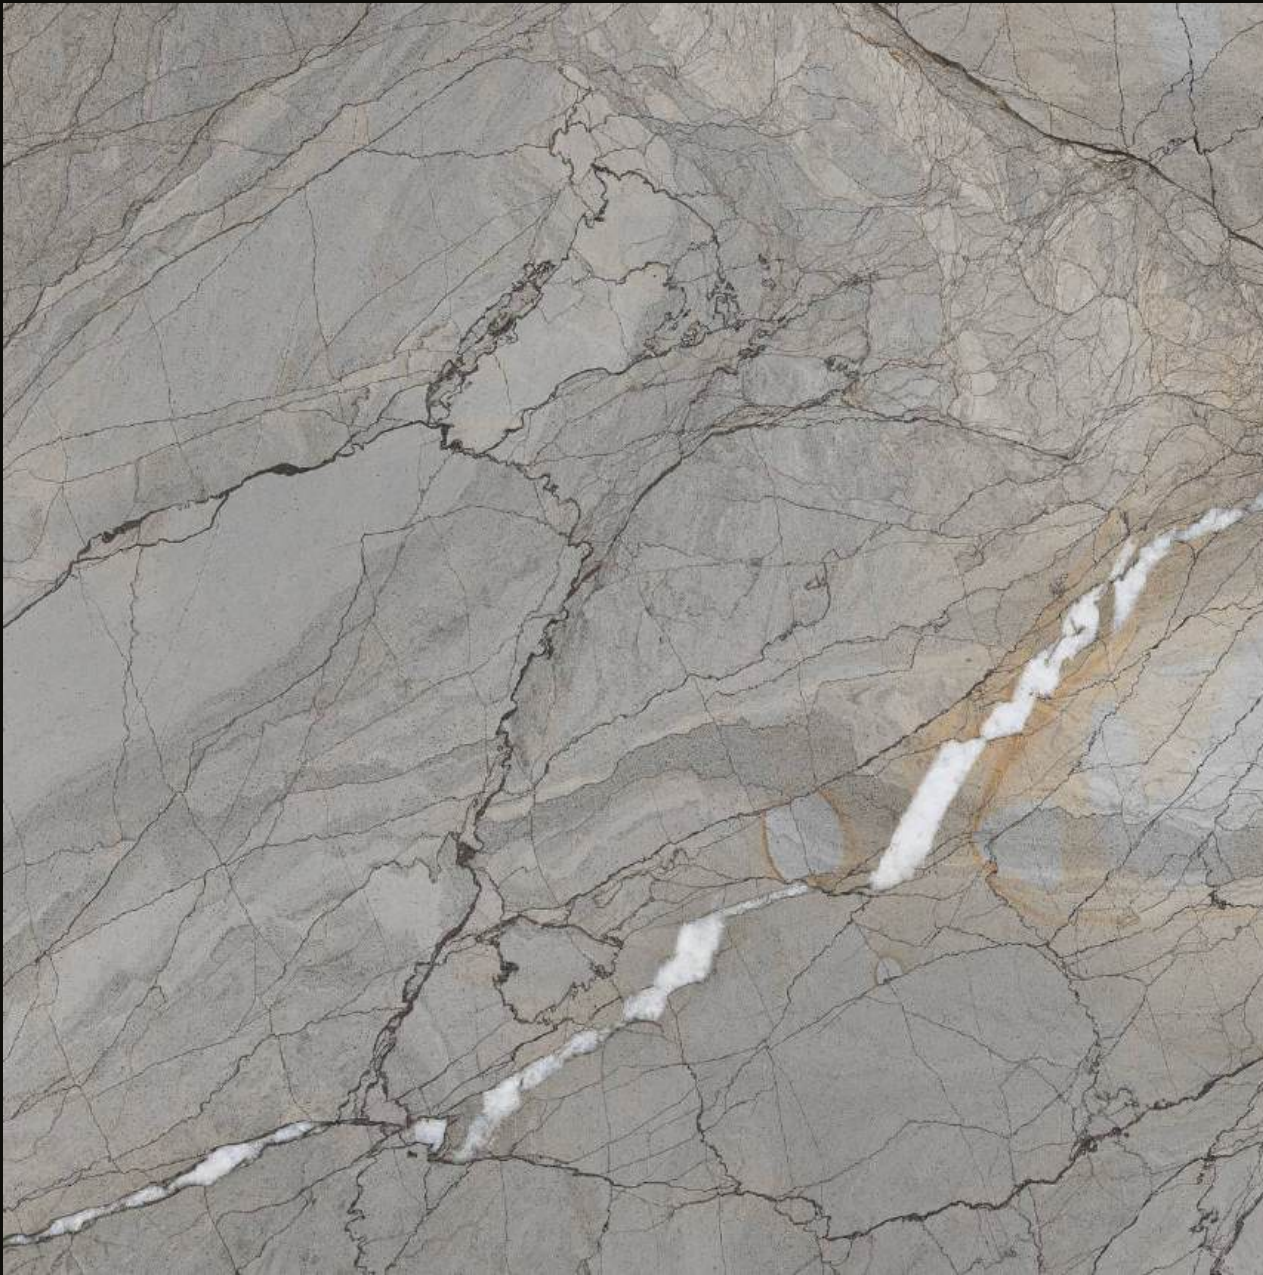

600x
600mm

CAMPUS BIANCO

Glôssy
series

CAMPUS NERO

300x 600mm | 600x 600mm | 600x 1200mm

Glossy Finish | **Random** Design

Glôssy
series

CHAMPION BRONZE