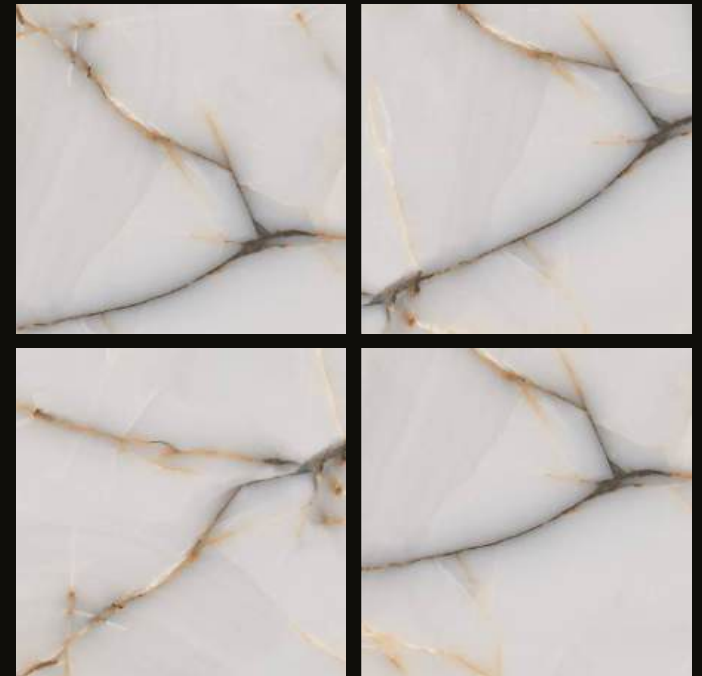

ANTIQUÉ ONIX CREMA

300x 600mm | 600x 600mm | 600x 1200mm

Glossy Finish | **Random** Design

Glôssy
series

ANTIQUÉ ONIX SKY

300x 600mm | 600x 600mm | 600x 1200mm

Glossy Finish | **Random** Design

Glôssy
series