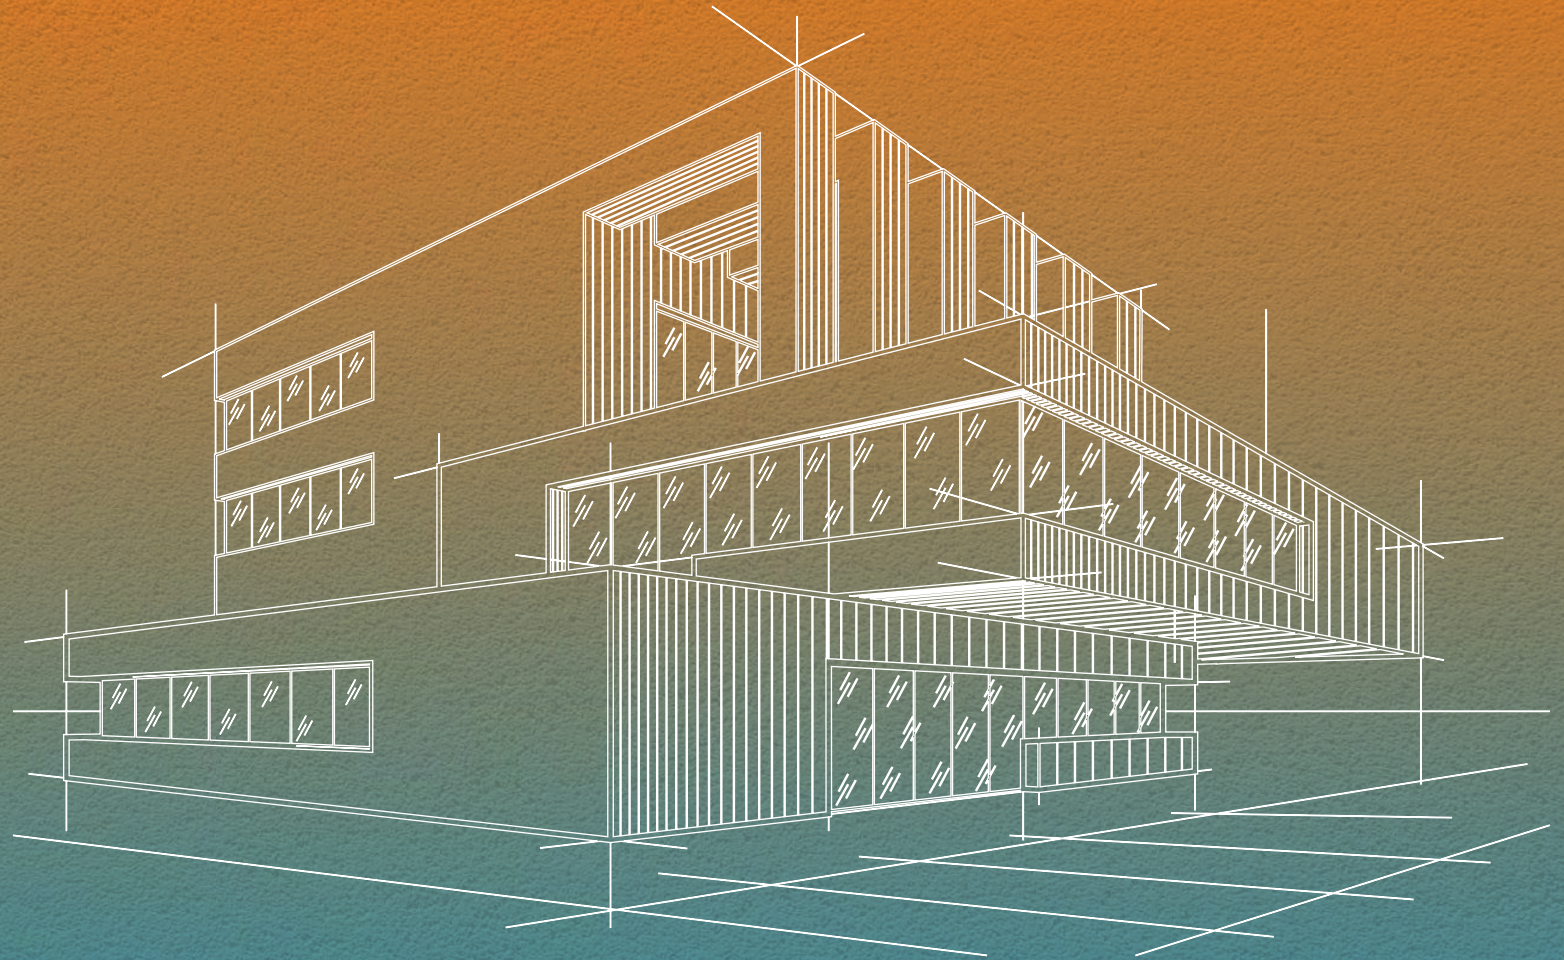

Glôssy
series

Explore
The Widest Range With

600x
600mm

GVT ▾
PGVT

600x
600mm

GVT 
PGVT

SURFACES NATURAL APPLICATION

Restaurants