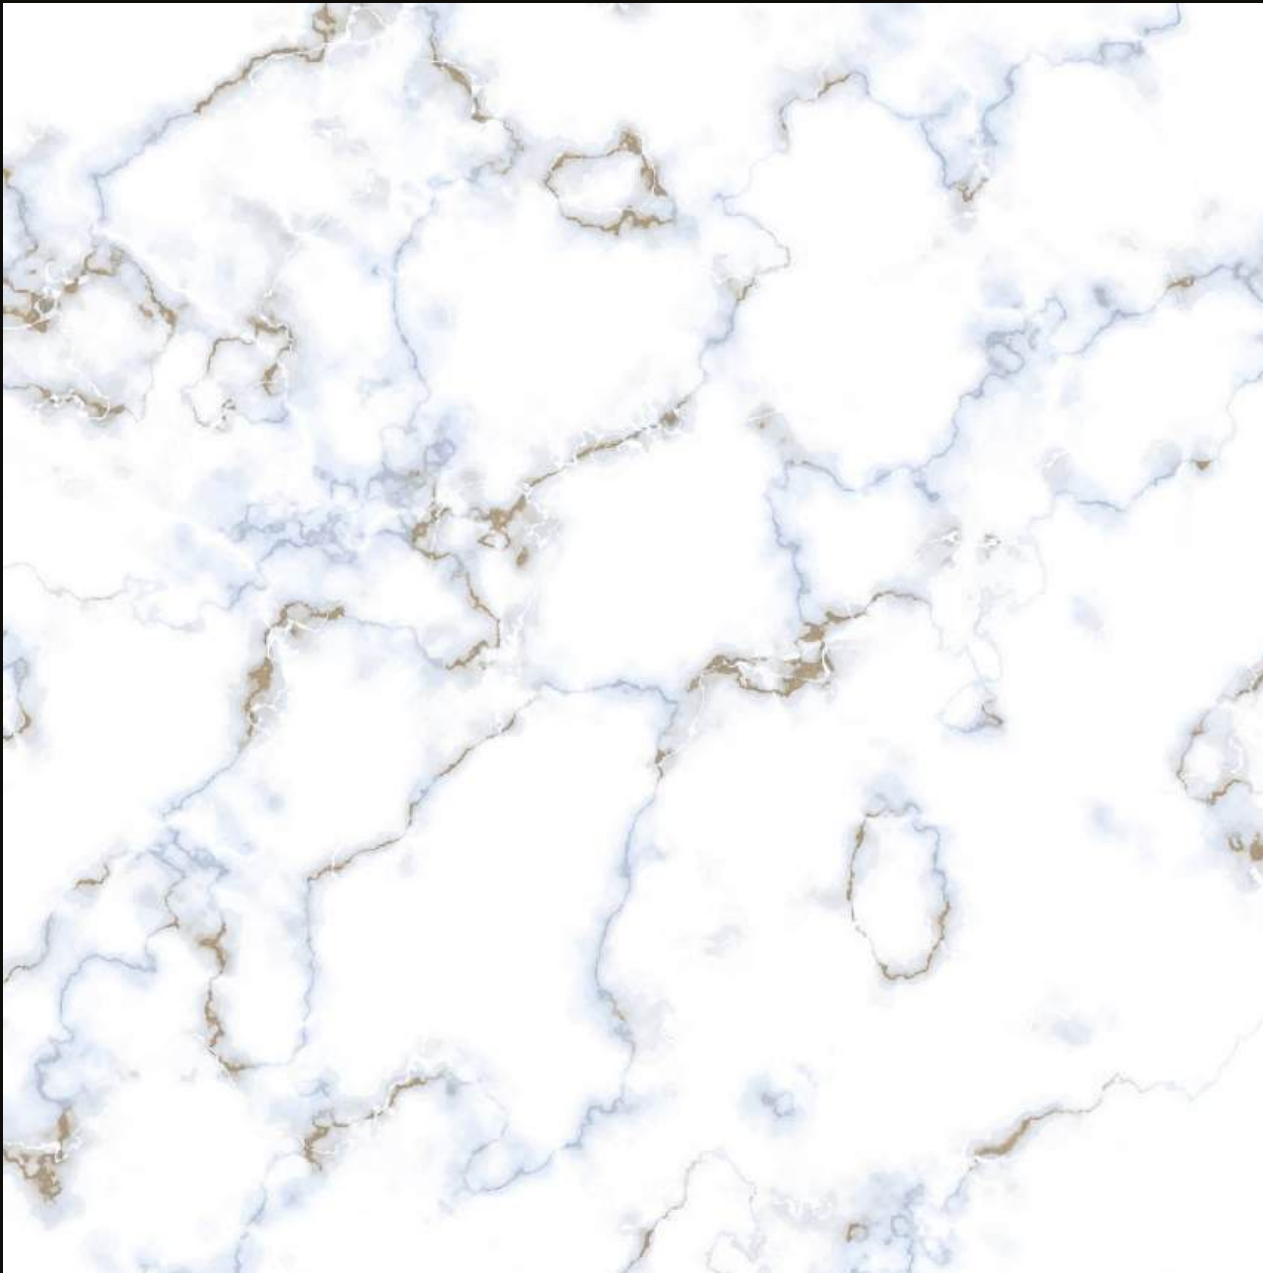

Glôssy
series

ELECTRA WHITE

300x 600mm | 600x 600mm | 600x 1200mm

Glossy Finish | **Random** Design