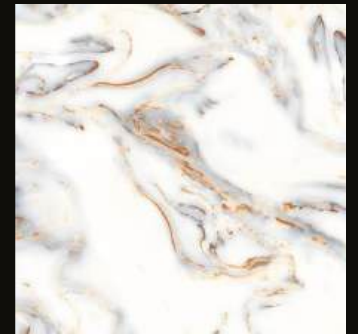

Glôssy
series

FOSSIL CREMA

300x 600mm | 600x 600mm | 600x 1200mm

Glossy Finish | **Random** Design

Glôssy
series

LOUDY WHITE

300x 600mm | 600x 600mm | 600x 1200mm

Glossy Finish | **Random** Design