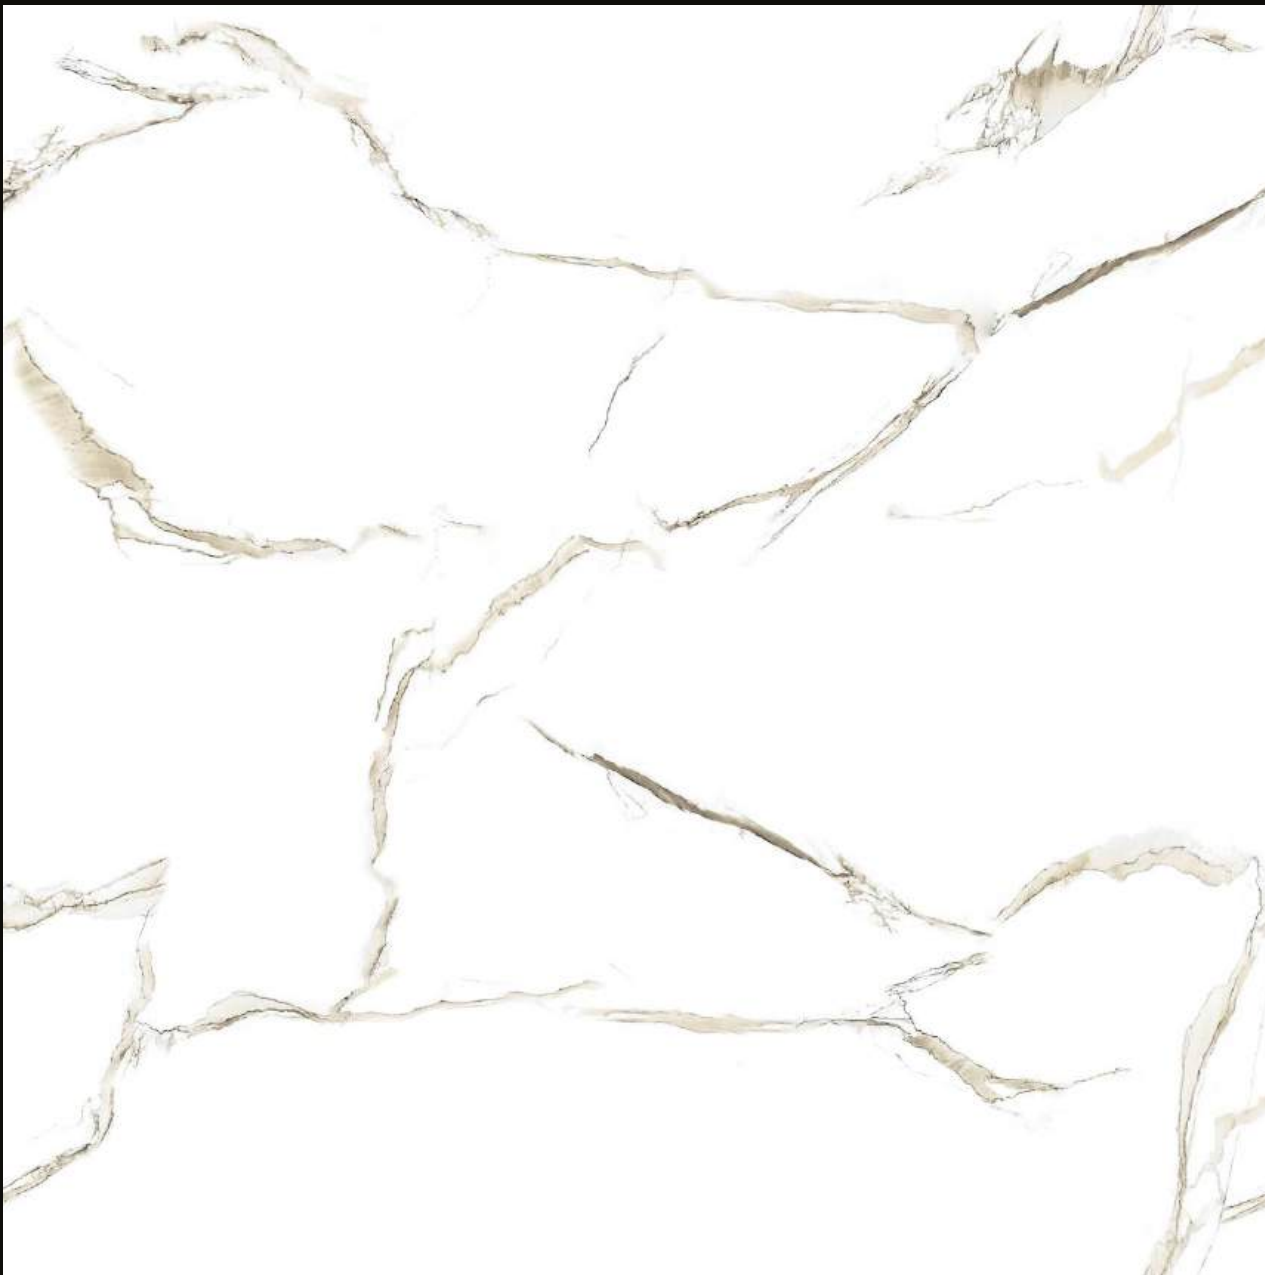

ENDLESS
series

STATUARIO FLAGE CREMA

300x 600mm | 600x 600mm | 600x 1200mm

Glossy Finish | **Random** Design