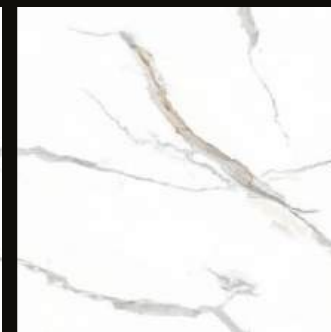

Glossy Finish | **Random** Design

600x
600mm

LUCAS WHITE

ENDLESS
series

SPENIL STATUARIO

300x | **600x** | **600x**
600mm | 600mm | 1200mm

Glossy Finish | **Random** Design

ENDLESS
series