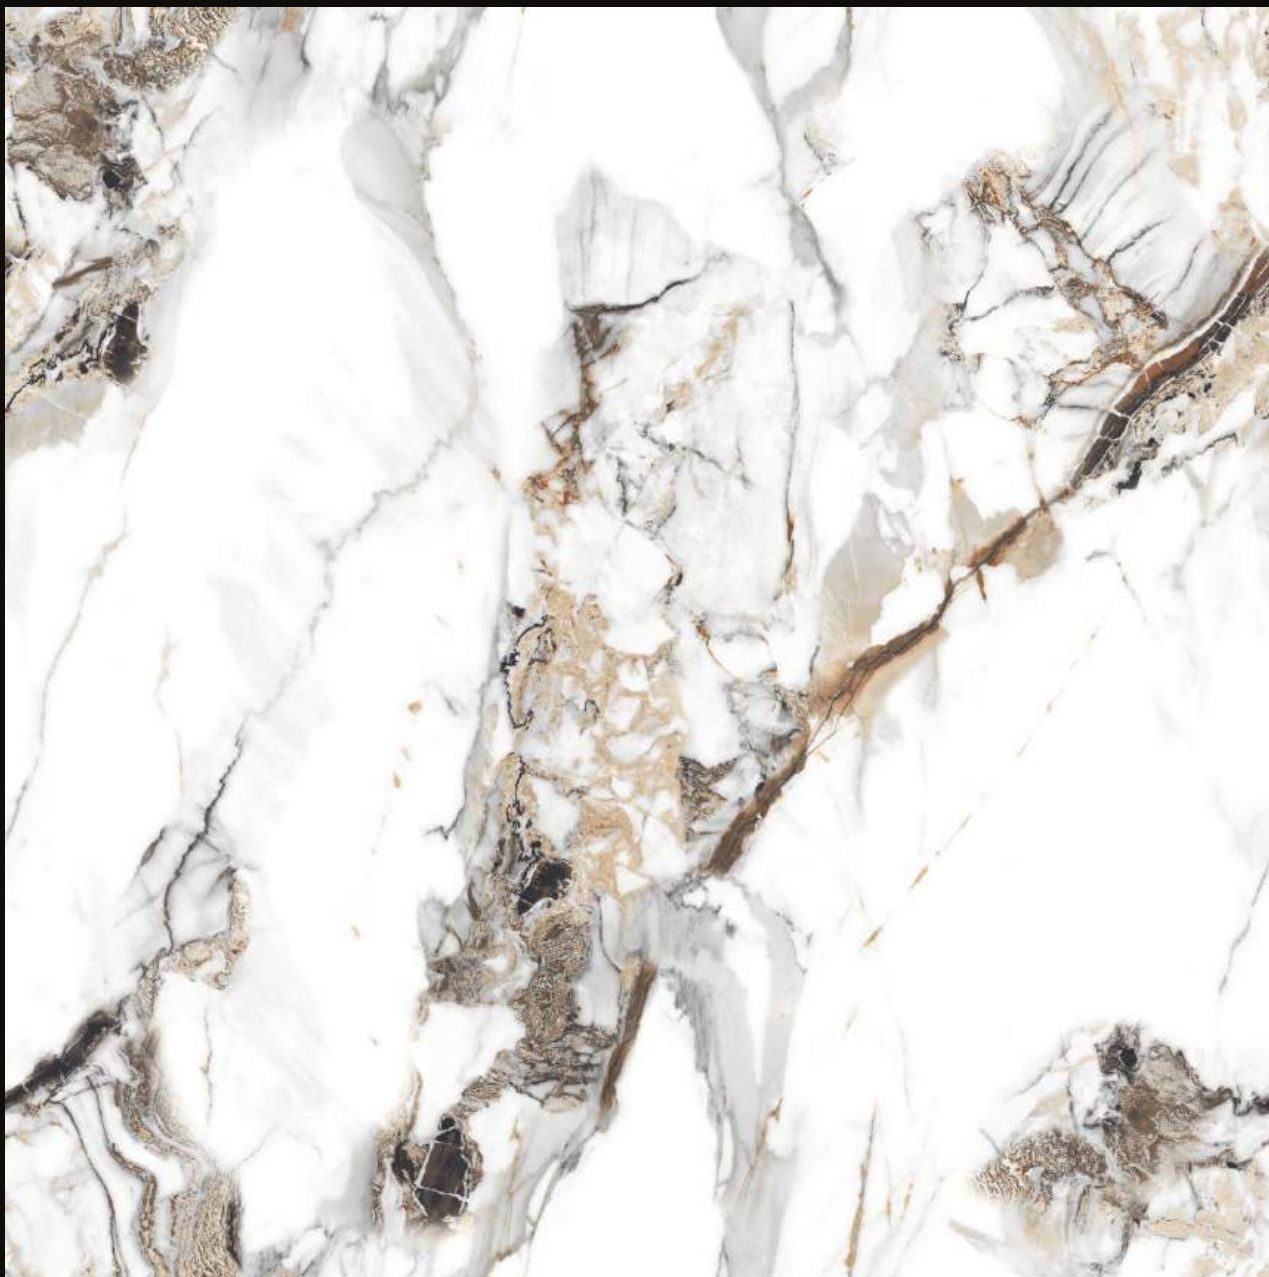

Glossy Finish | **Random** Design

600x
600mm

LUCAS WHITE

ENDLESS
series

SPENIL STATUARIO

300x | **600x** | **600x**
600mm | 600mm | 1200mm

Glossy Finish | **Random** Design

ENDLESS
series