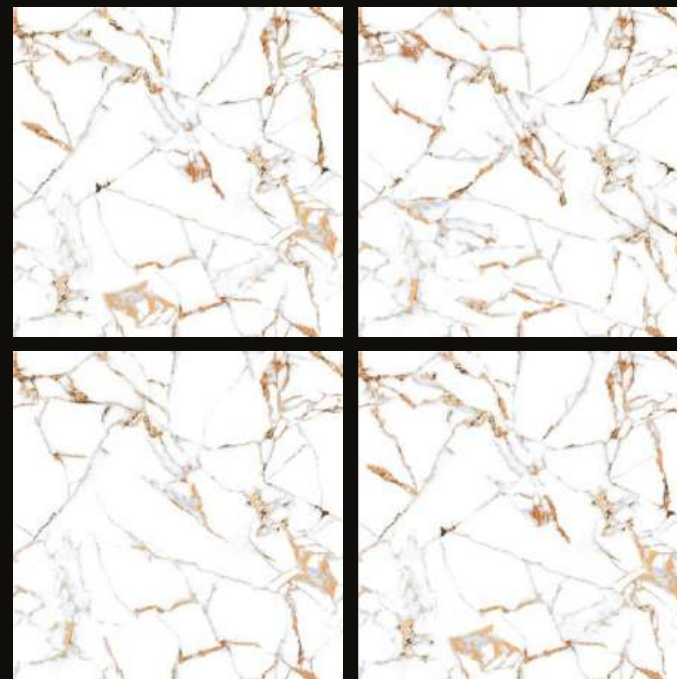

Glossy Finish | **Random** Design

600x
600mm

SENTILA GRIS

ENDLESS
series

SONATA GOLD

300x 600mm | 600x 600mm | 600x 1200mm

Glossy Finish | **Random** Design

ENDLESS
series