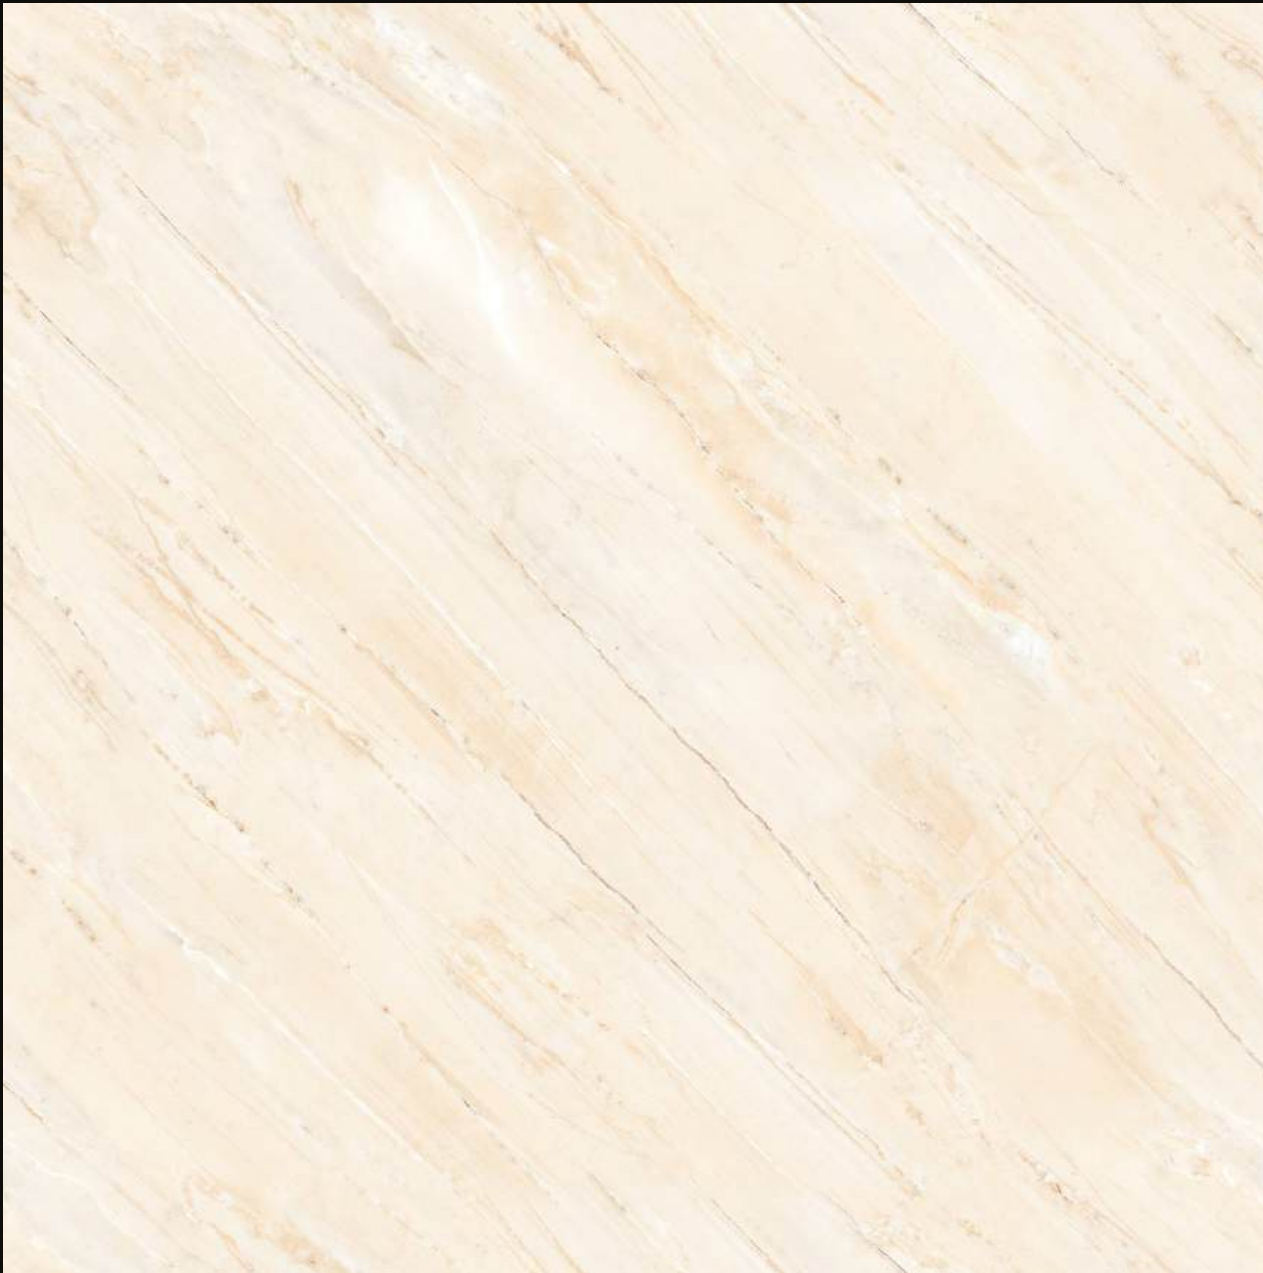

ENDLESS
series

BONITA CREMA

300x
600mm | 600x
600mm | 600x
1200mm

Glossy Finish | **Random** Design