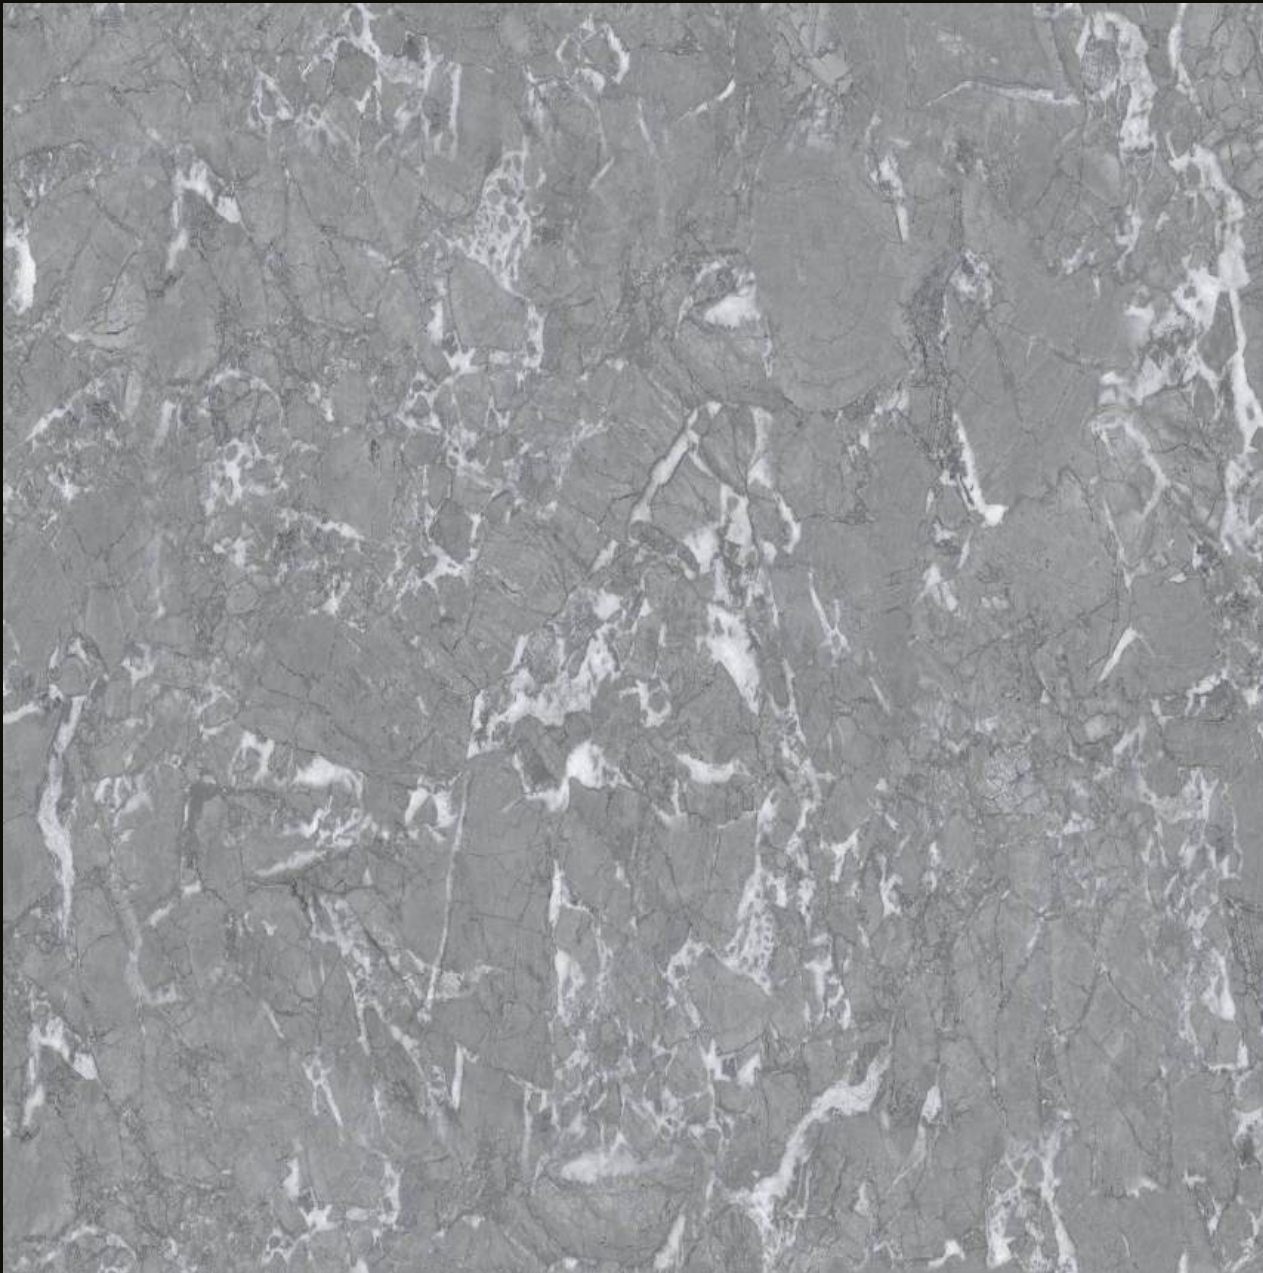

ENDLESS
series

HELIX GREY

300x
600mm | **600x**
600mm | **600x**
1200mm

Glossy Finish | **Random** Design