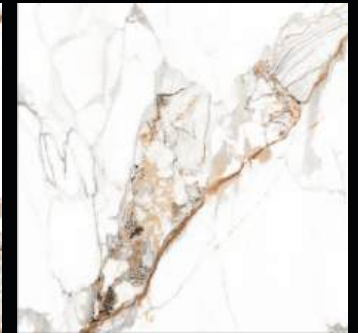

Statuario
series

JORDEN NATURAL

300x
600mm | 600x
600mm | 600x
1200mm

Glossy Finish | Random Design