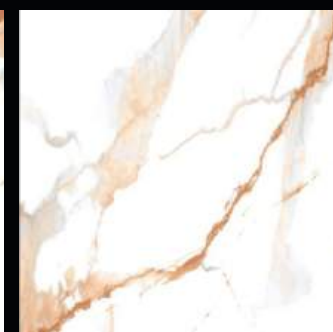

BEILLO WHITE

300x
600mm | 600x
600mm | 600x
1200mm

Glossy Finish | Random Design

Statuario
series

CALCUTTA GOLD

300x | **600x** | **600x**
600mm | **600mm** | **1200mm**

Glossy Finish | **Random Design**

Statuario
series