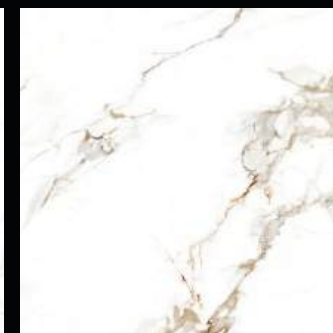

Statuario
series

ZARA NATURAL

300x
600mm | **600x**
600mm | **600x**
1200mm

Glossy Finish | **Random Design**