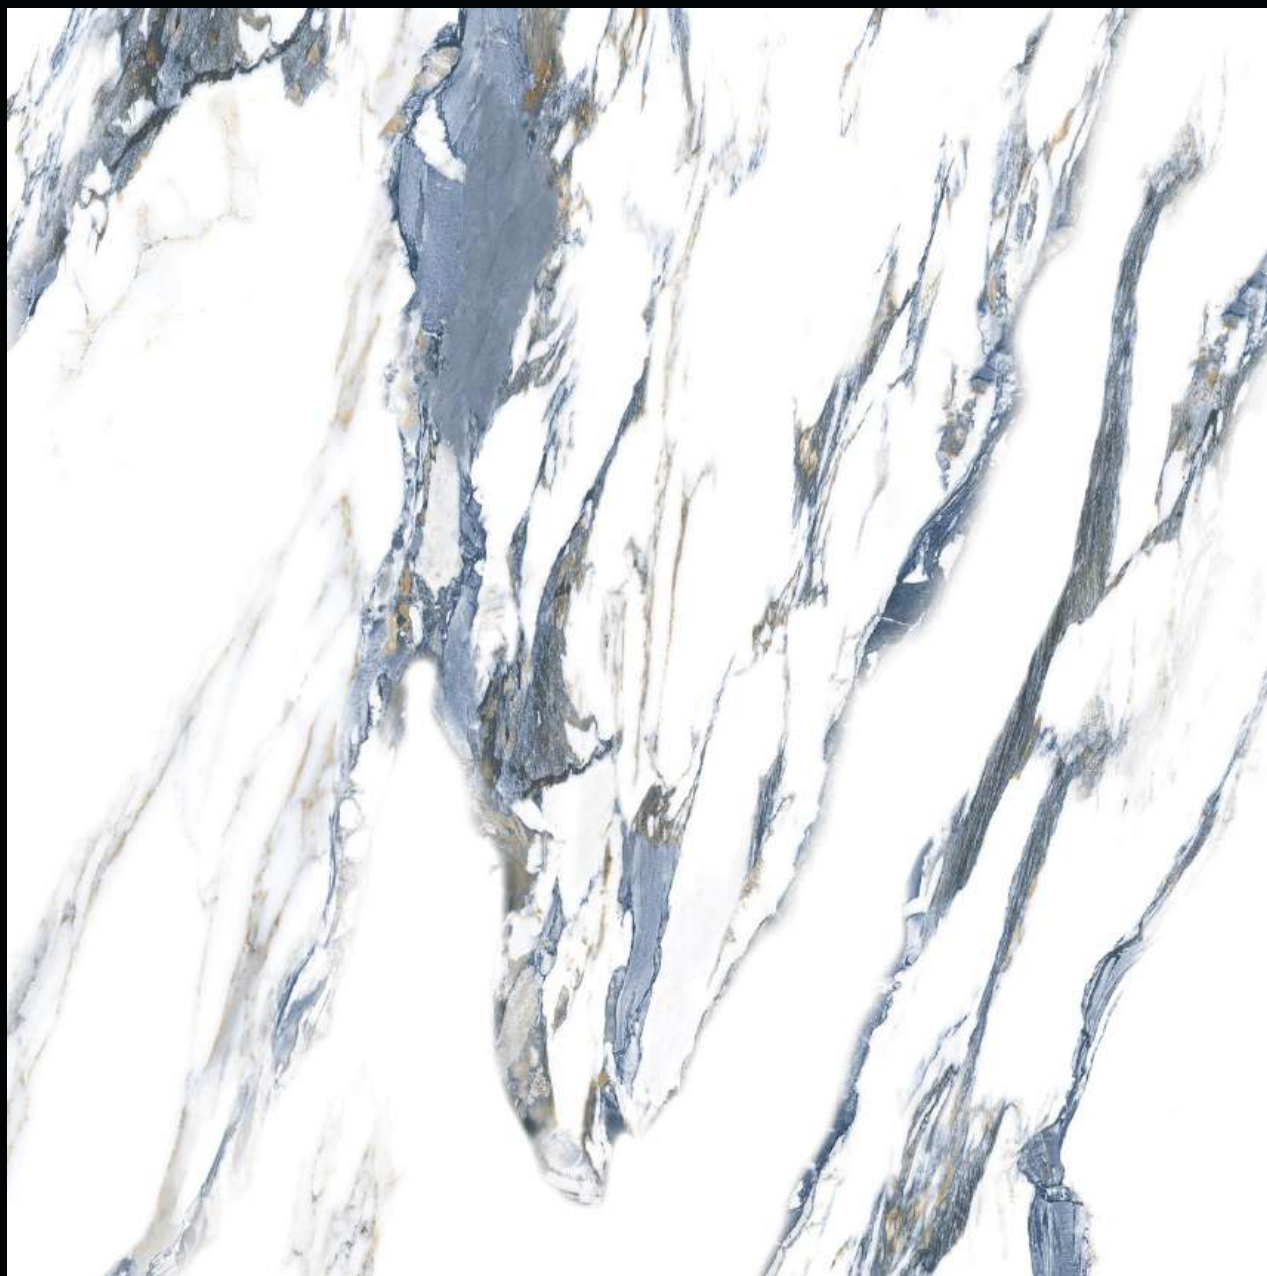

Statuario
series

FABULA BLUE

300x
600mm | **600x**
600mm | **600x**
1200mm

Glossy Finish | **Random Design**

Statuario
series

GOLDEN CREMA

300x | **600x** | **600x**
600mm | **600mm** | **1200mm**

Glossy Finish | **Random Design**