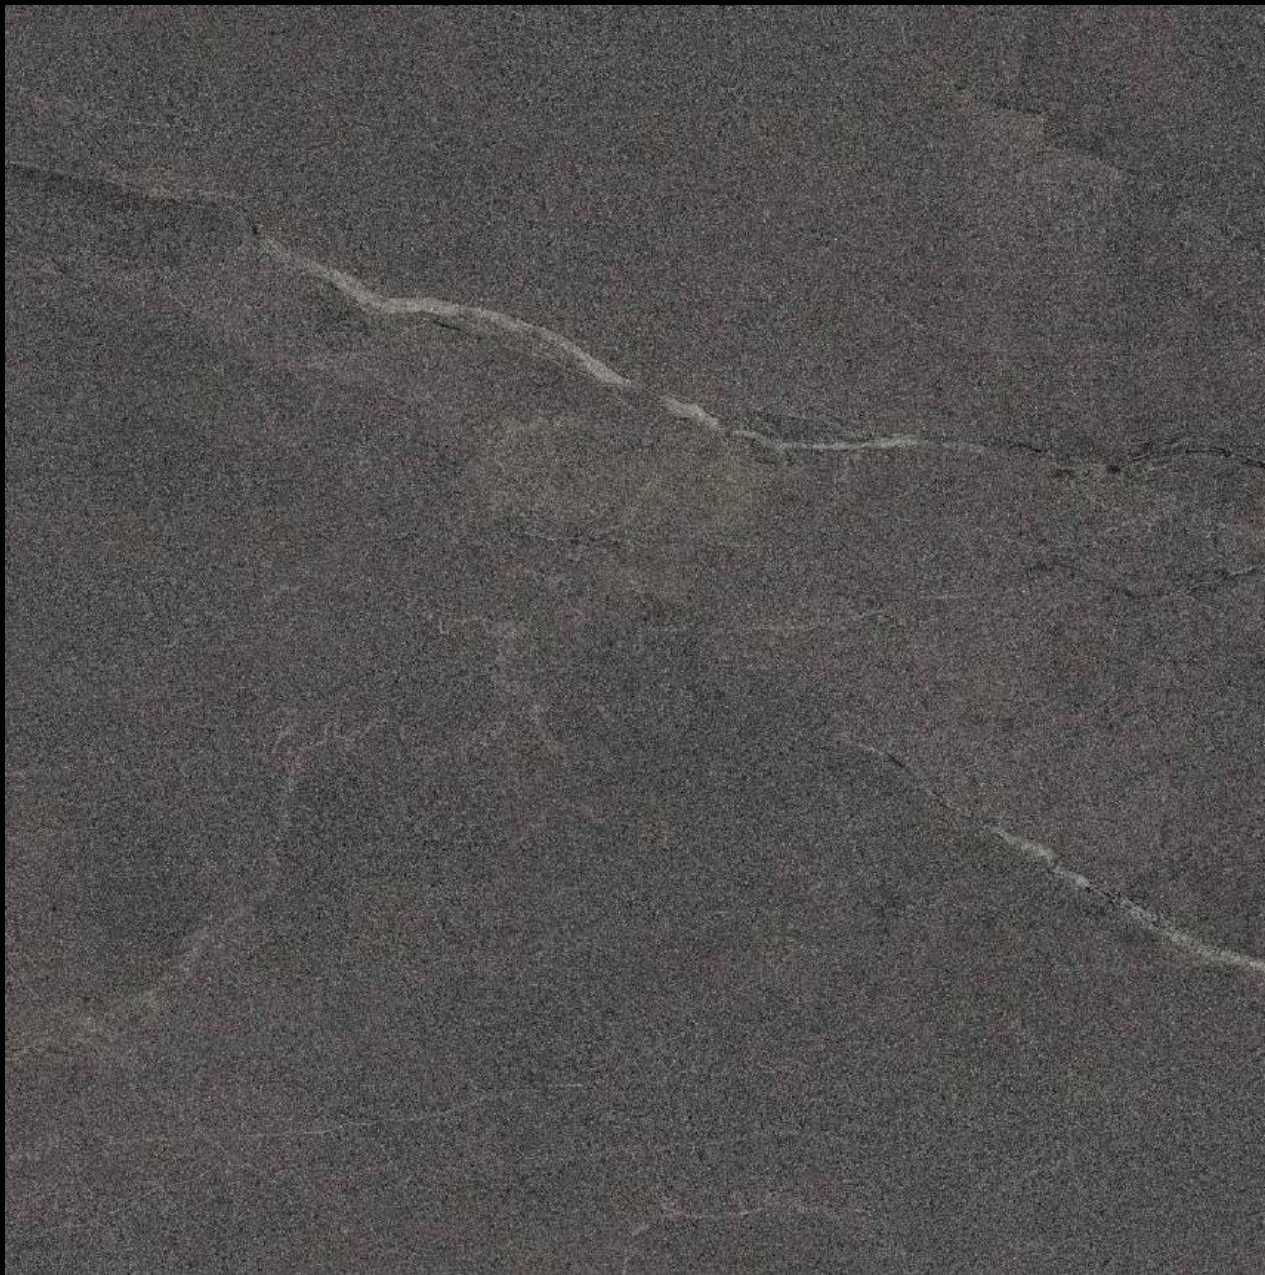

Matt
series

GLACIER NERO

300x
600mm | 600x
600mm | 600x
1200mm

Matt Finish | **Random** Design