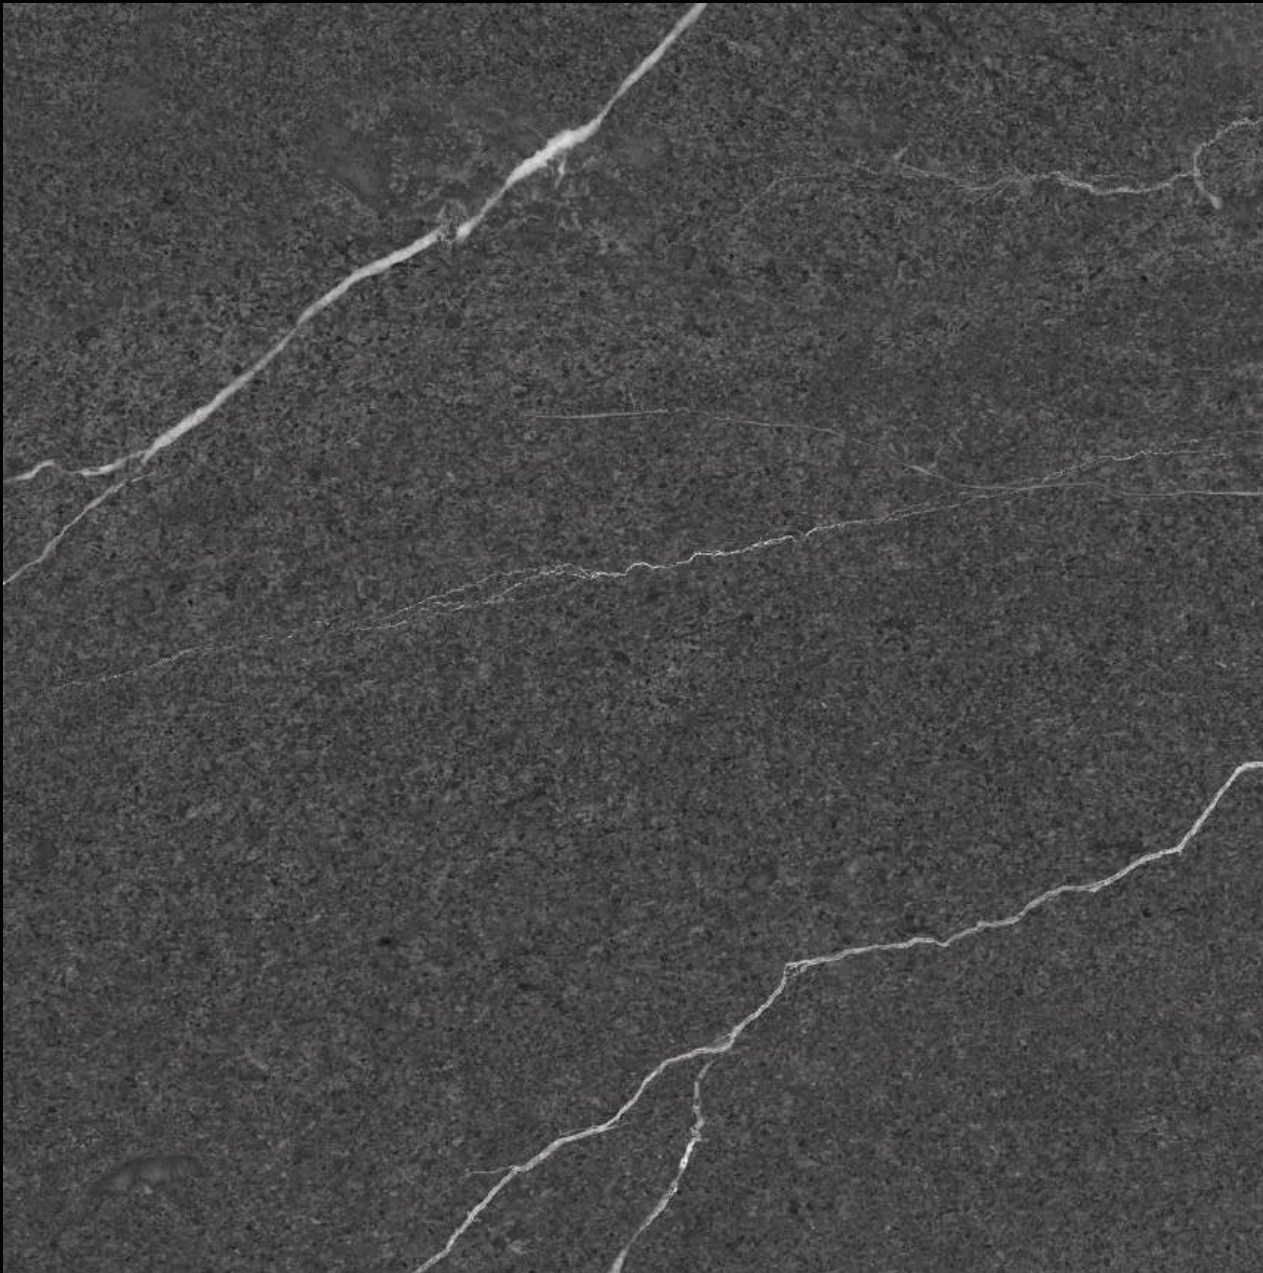

Matt
series

ALEXA NERO

300x
600mm | **600x**
600mm | **600x**
1200mm

Matt Finish | **Random** Design