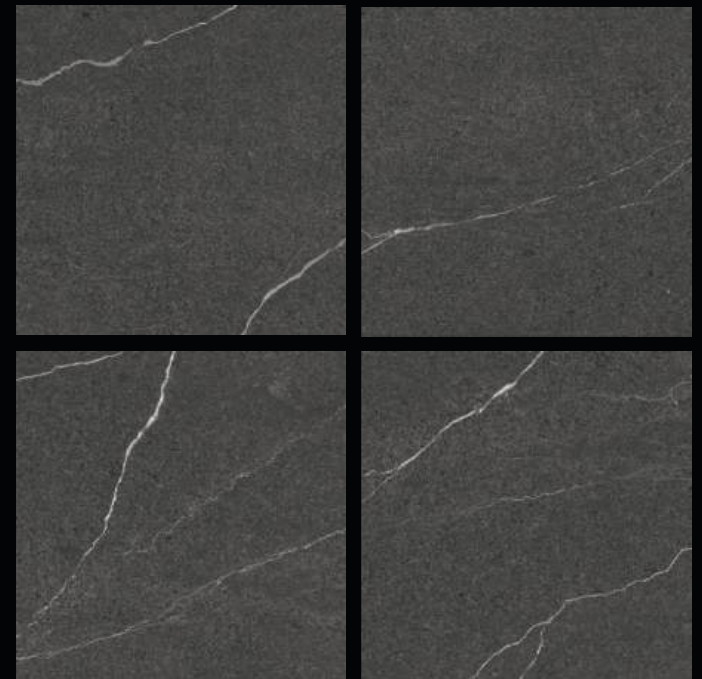

Matt
series

ALEXA NERO

300x
600mm | **600x**
600mm | **600x**
1200mm

Matt Finish | **Random** Design