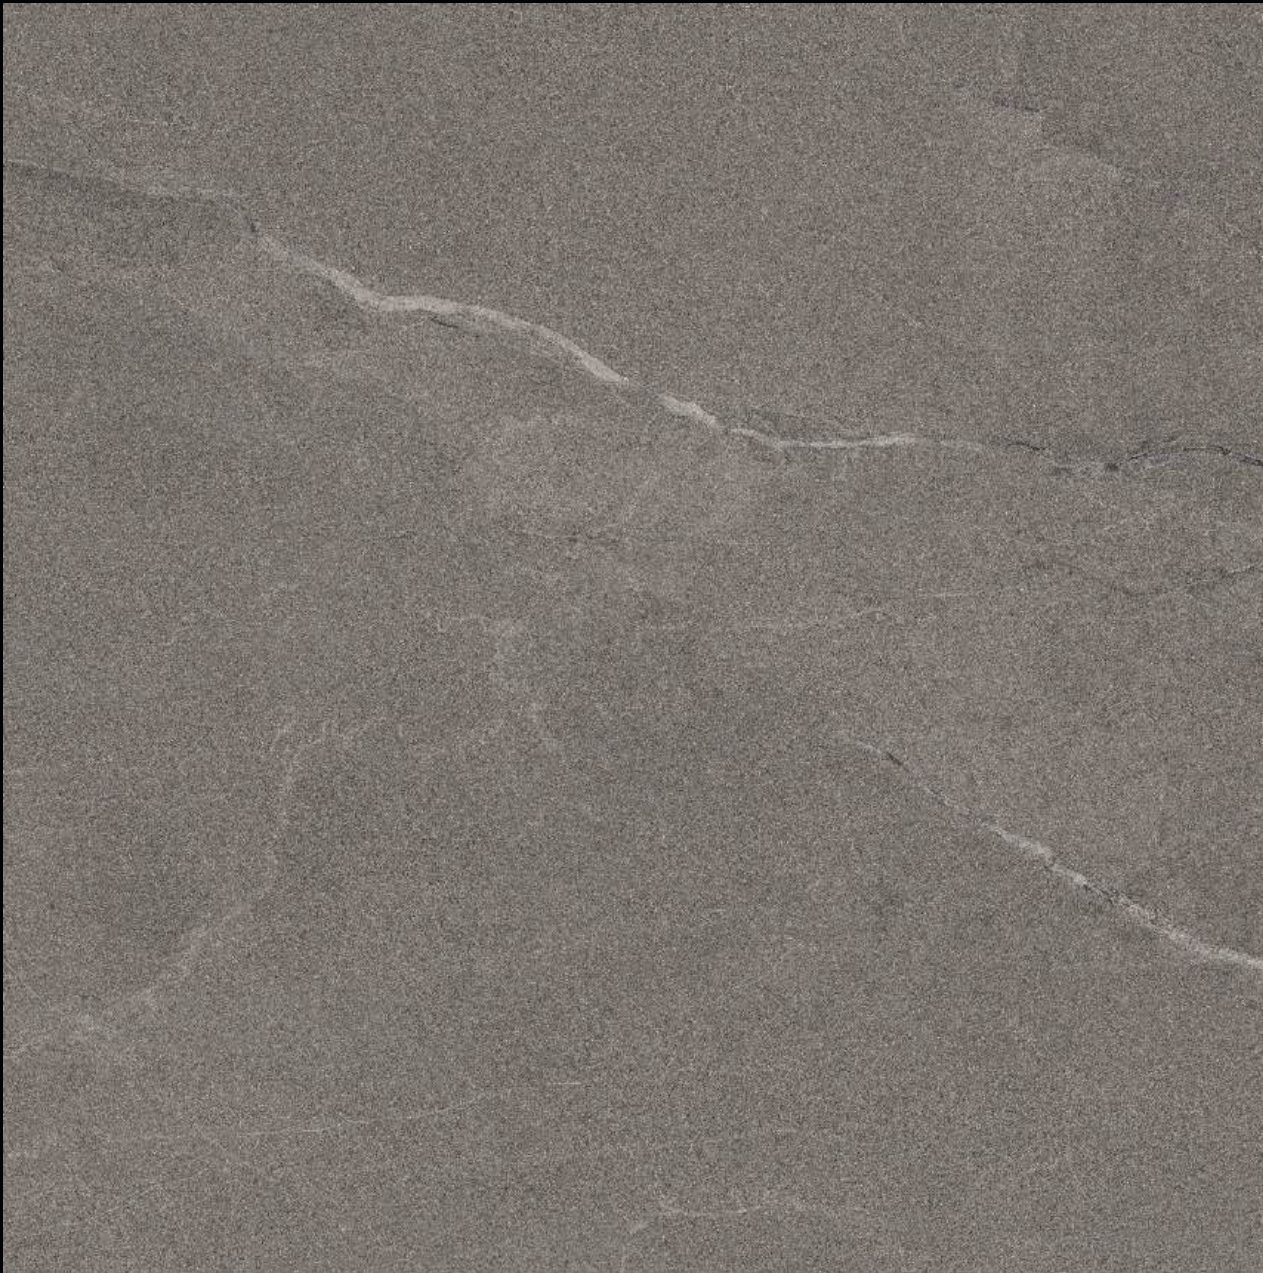

Matt
series

GLACIER GREY

300x
600mm | **600x**
600mm | **600x**
1200mm

Matt Finish | **Random** Design