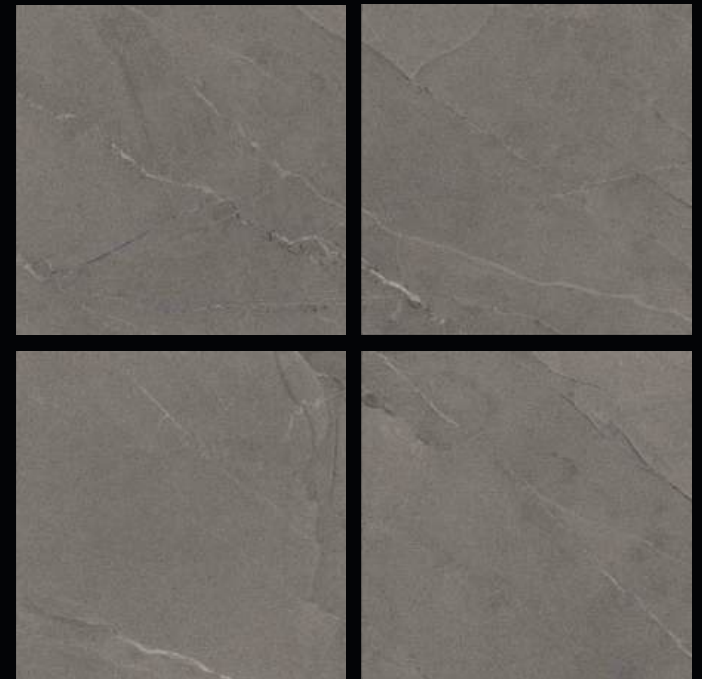

Matt
series

GLACIER GREY

300x
600mm | **600x**
600mm | **600x**
1200mm

Matt Finish | **Random** Design