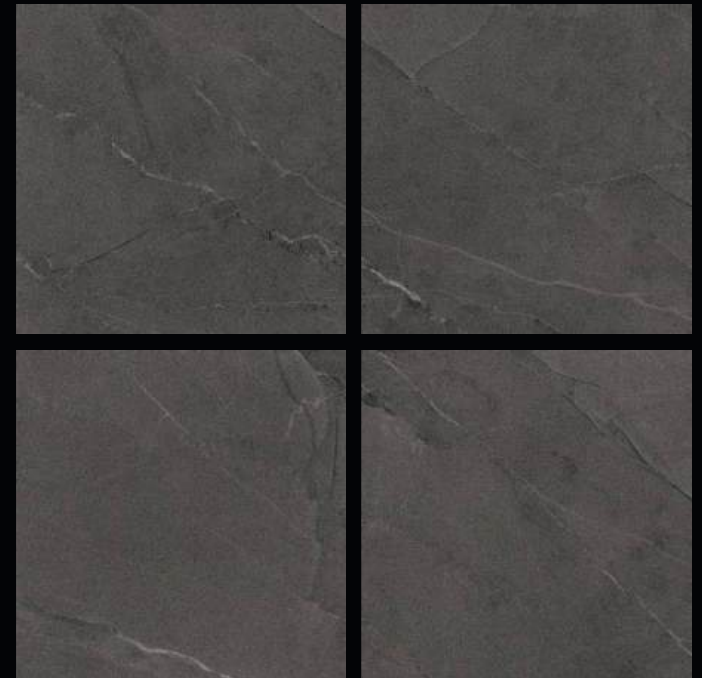

Matt
series

GLACIER NERO

300x
600mm | 600x
600mm | 600x
1200mm

Matt Finish | **Random** Design