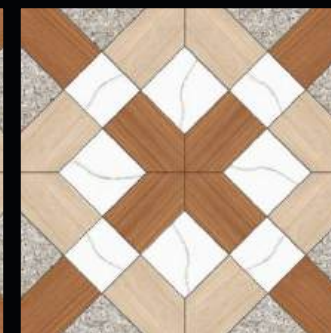

300x | **600x** | **600x**
600mm | **600mm** | **1200mm**

Glossy Finish

GALICHA
series

7034

300x
600mm

600x
600mm

600x
1200mm

Glossy Finish