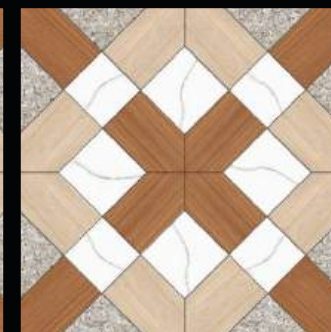

300x | **600x** | **600x**
600mm | **600mm** | **1200mm**

Glossy Finish

GALICHA
series

7034

300x
600mm

600x
600mm

600x
1200mm

Glossy Finish