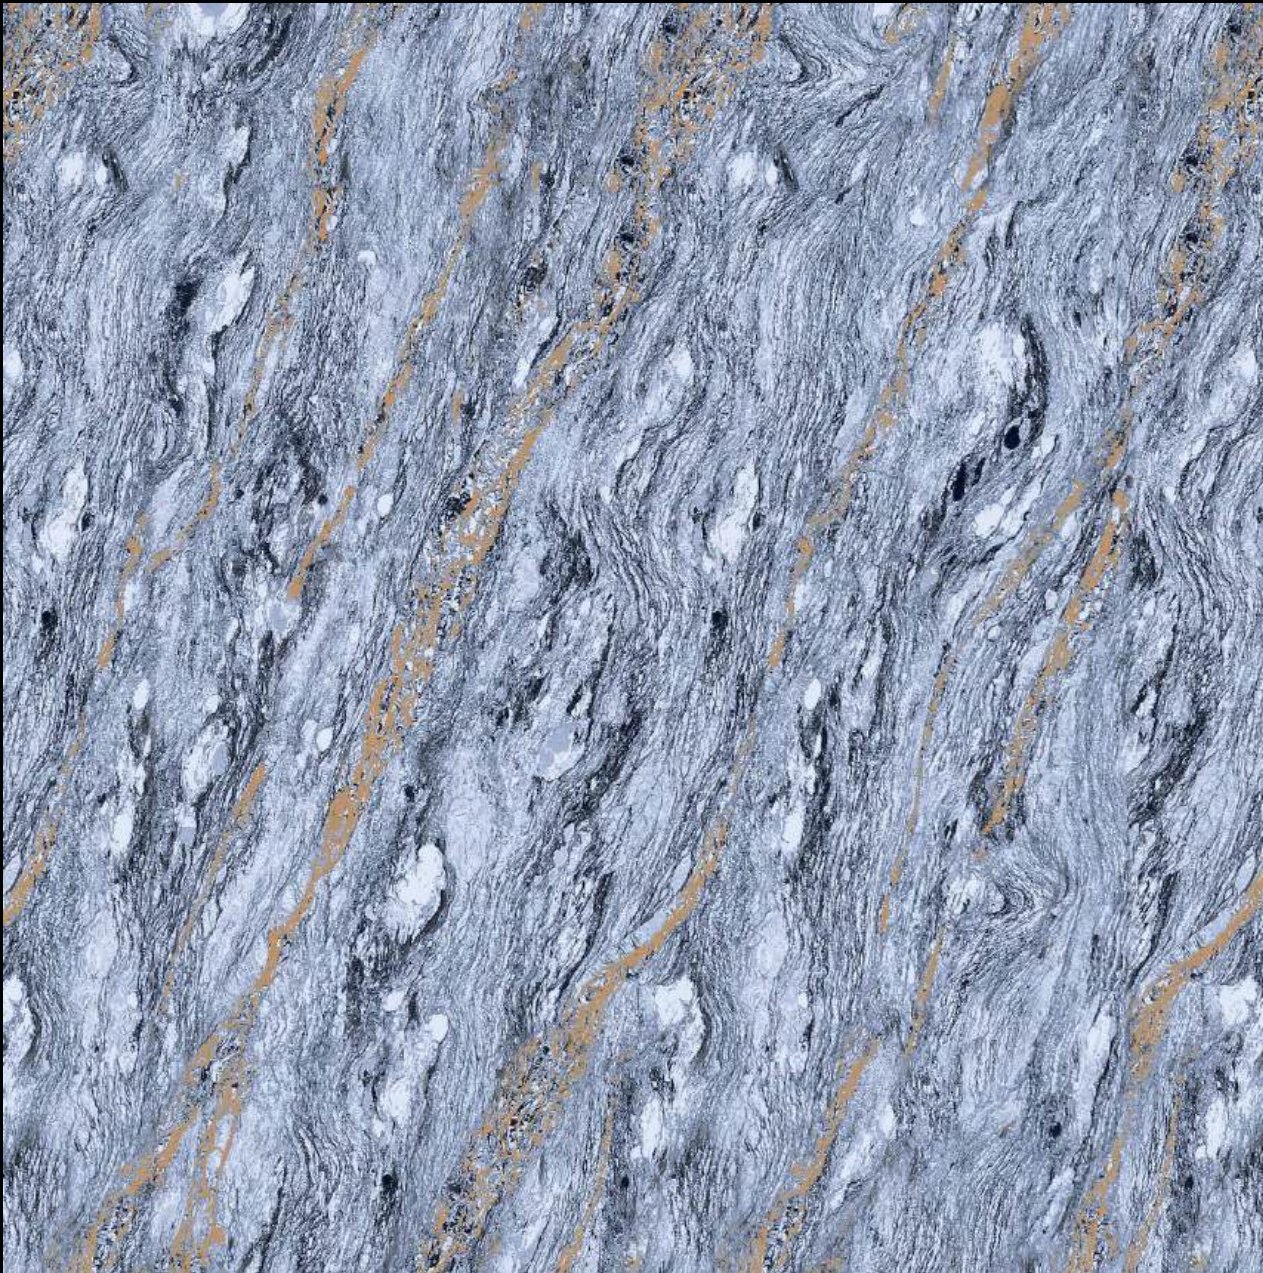

DOUBLE series
CHARGE

PLATINUM BLUE

300x
600mm

600x
600mm

600x
1200mm

Glossy Finish