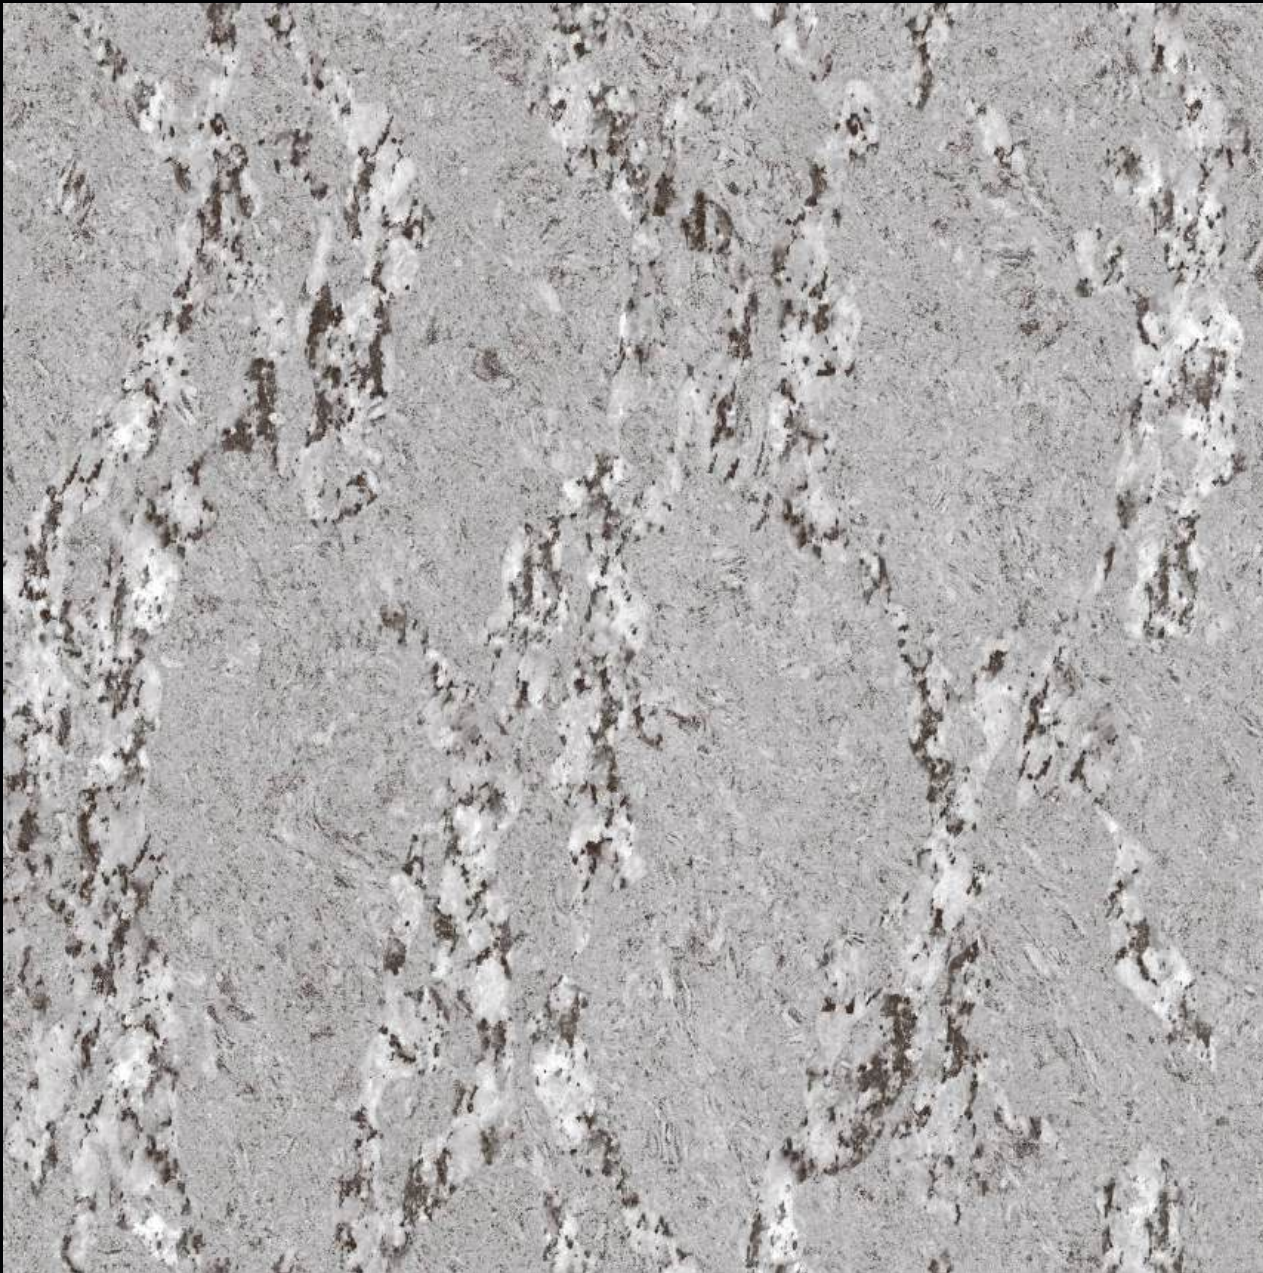

DOUBLE series
CHARGE

ATLANTIS GREY

300x
600mm

600x
600mm

600x
1200mm

Glossy Finish