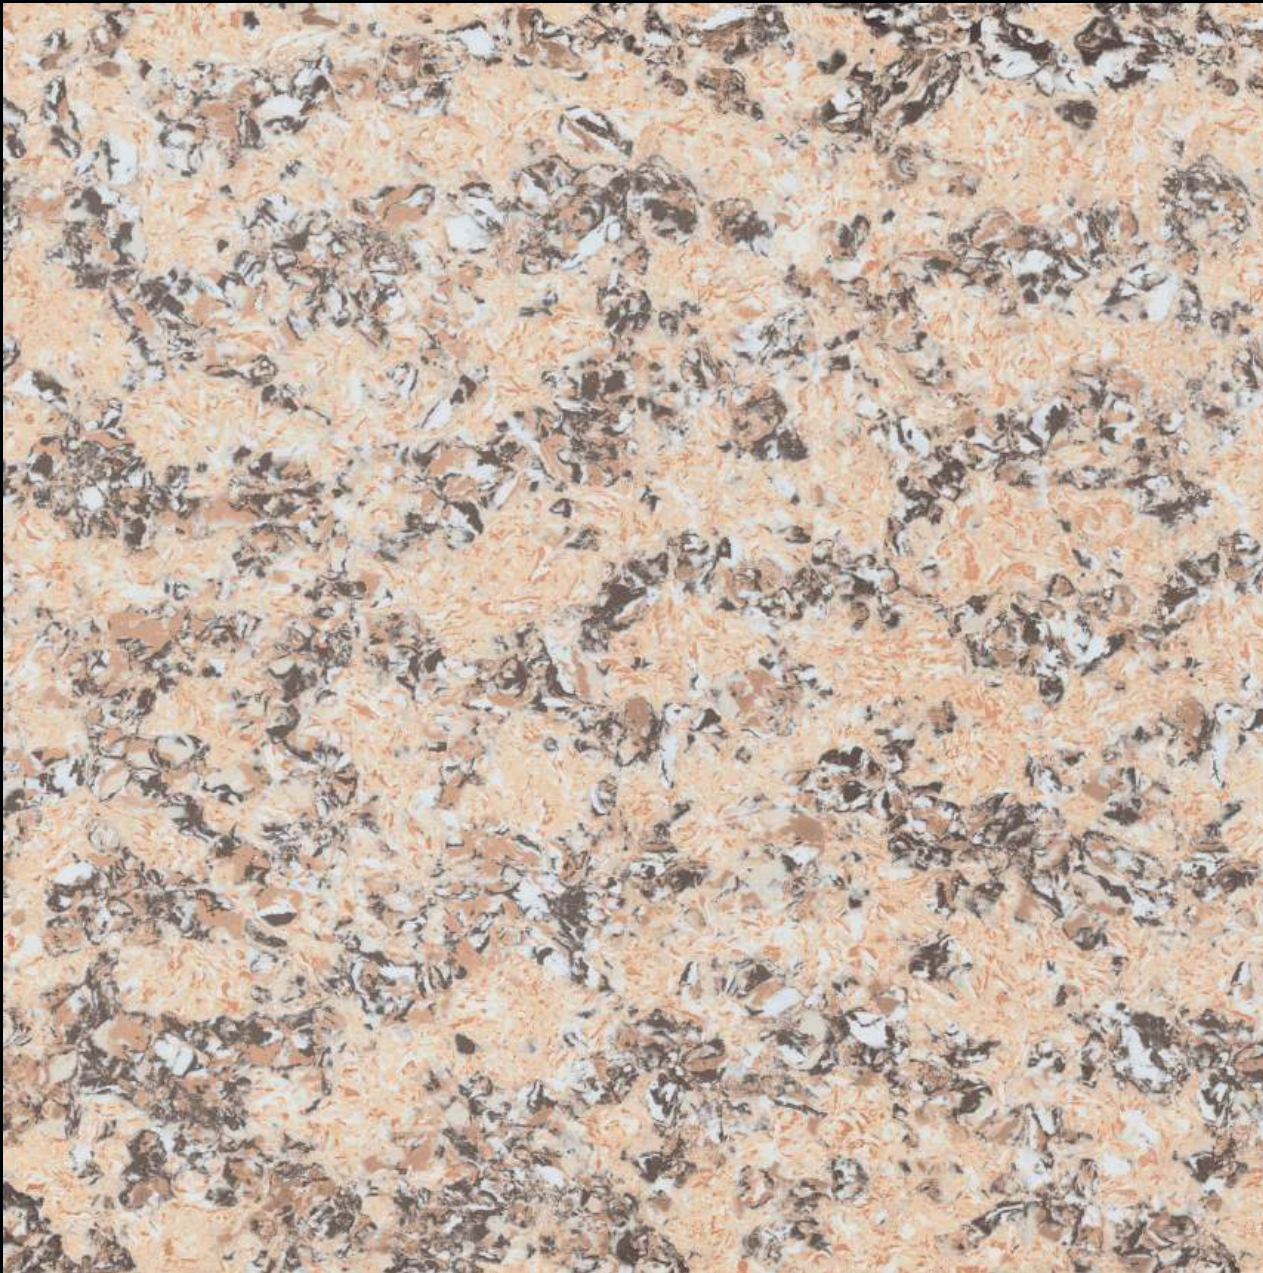

DOUBLE series
CHARGE

AMAZONE CREMA

300x
600mm

600x
600mm

600x
1200mm

Glossy Finish