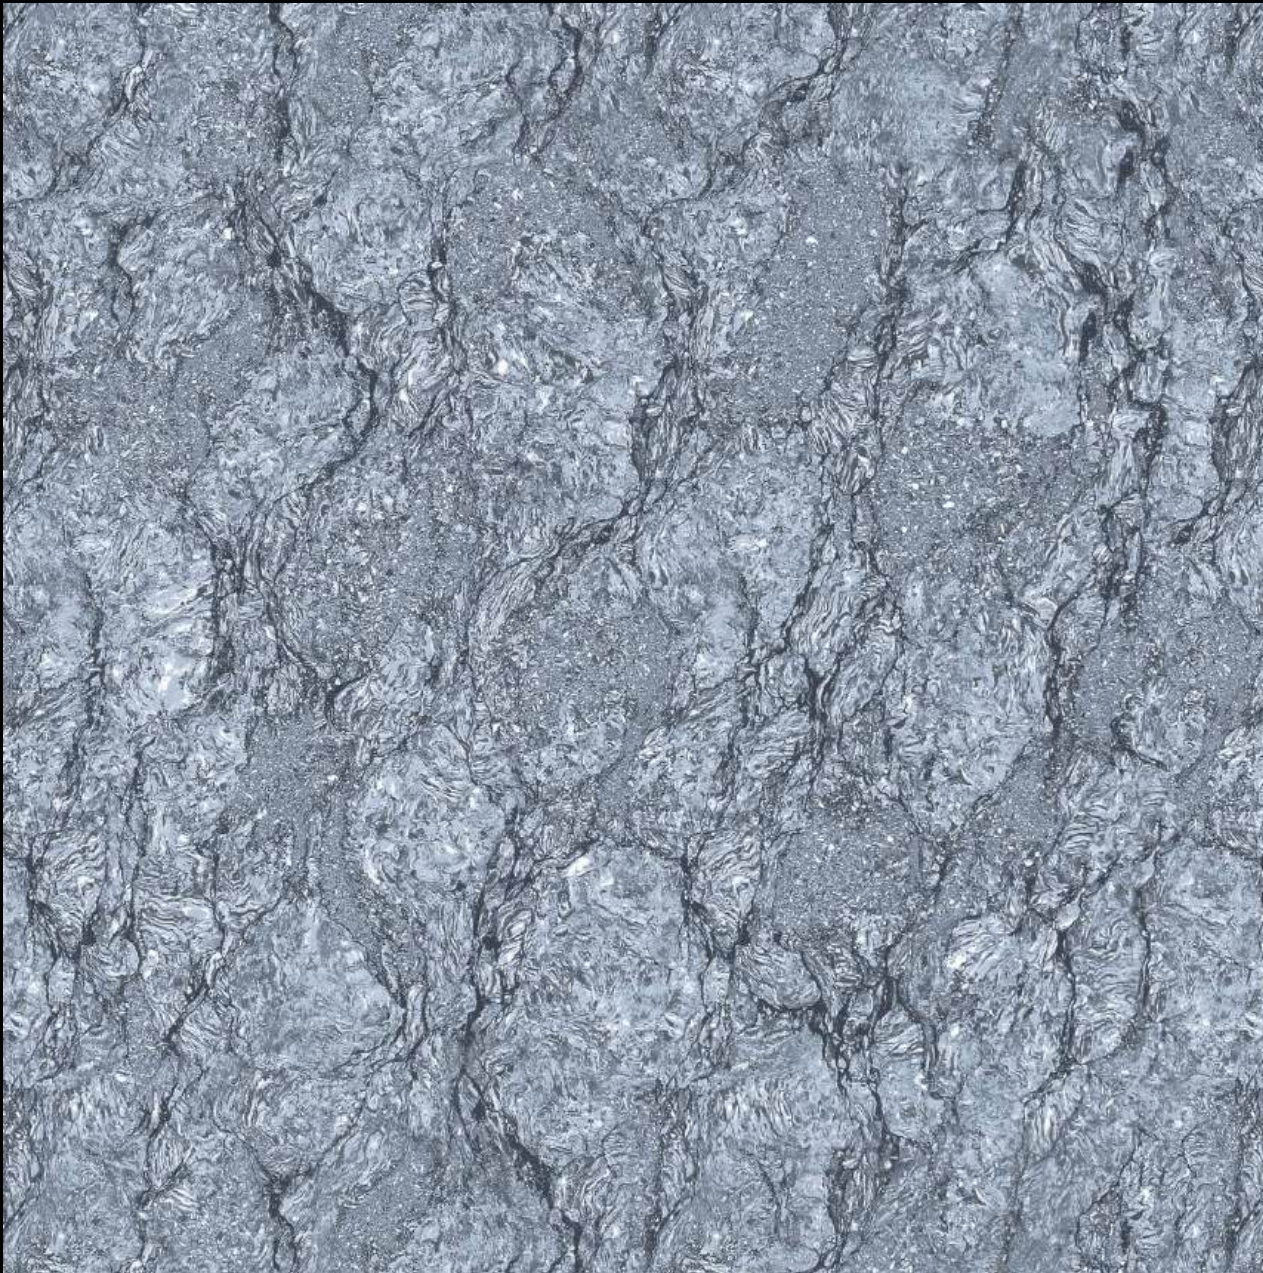

DOUBLE series
CHARGE

MAGIC SKY

300x 600mm | 600x 600mm | 600x 1200mm

Glossy Finish