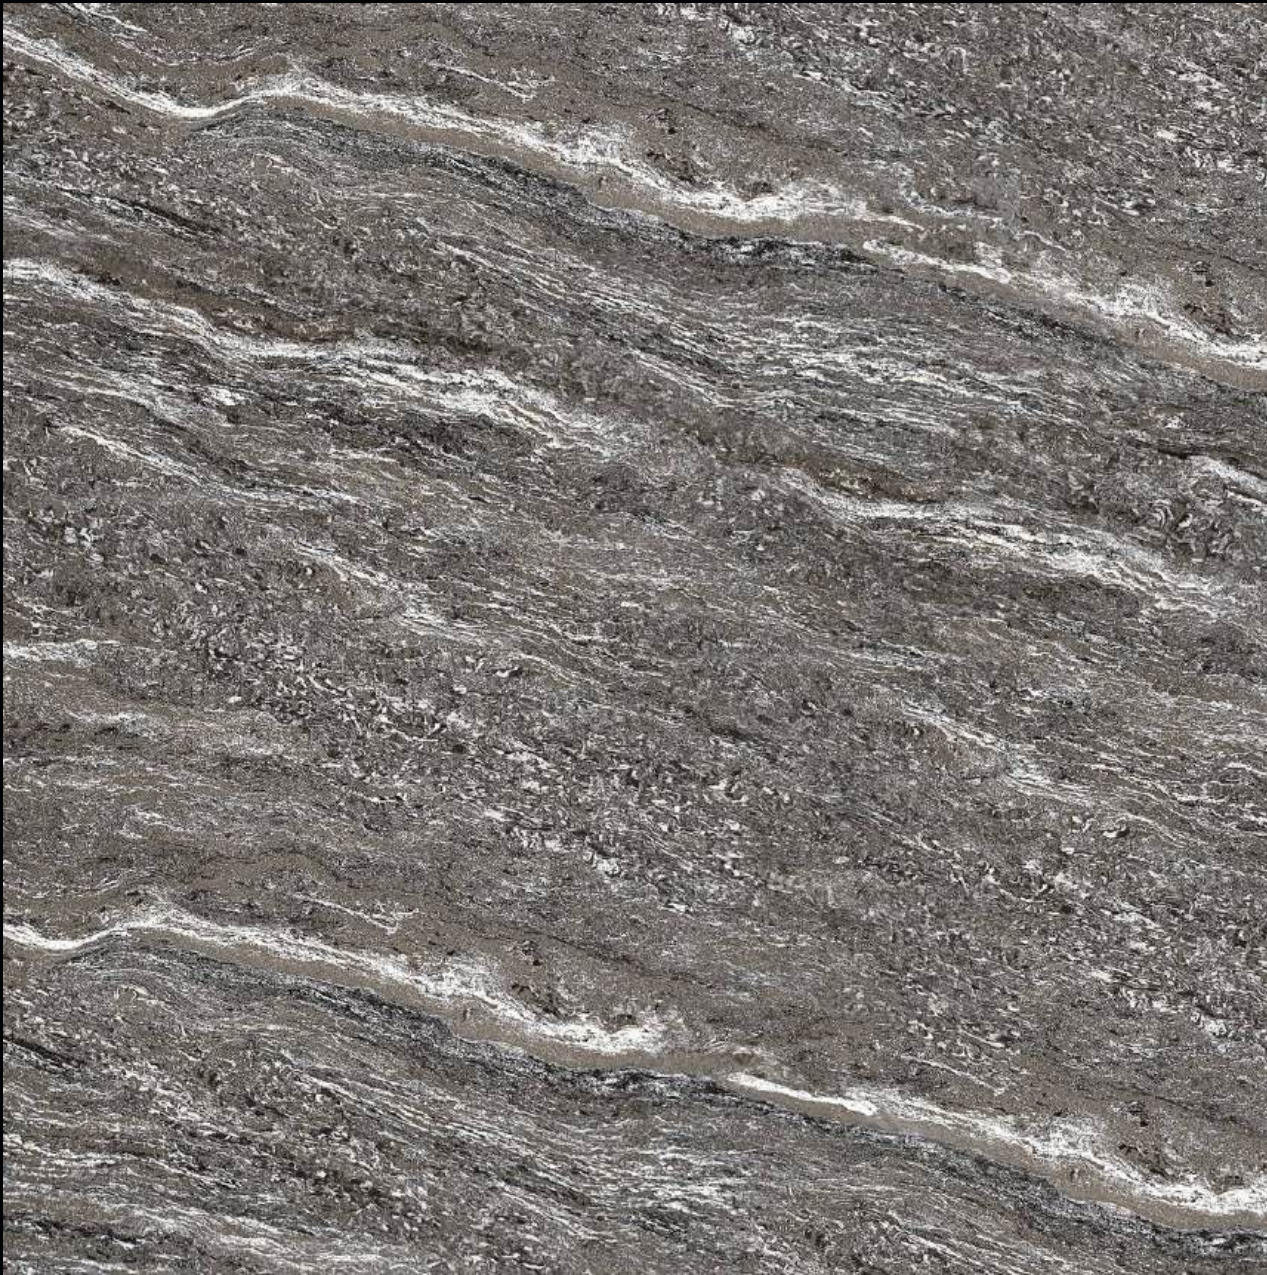

DOUBLE series
CHARGE

DOLIC GREY

300x
600mm

600x
600mm

600x
1200mm

Glossy Finish