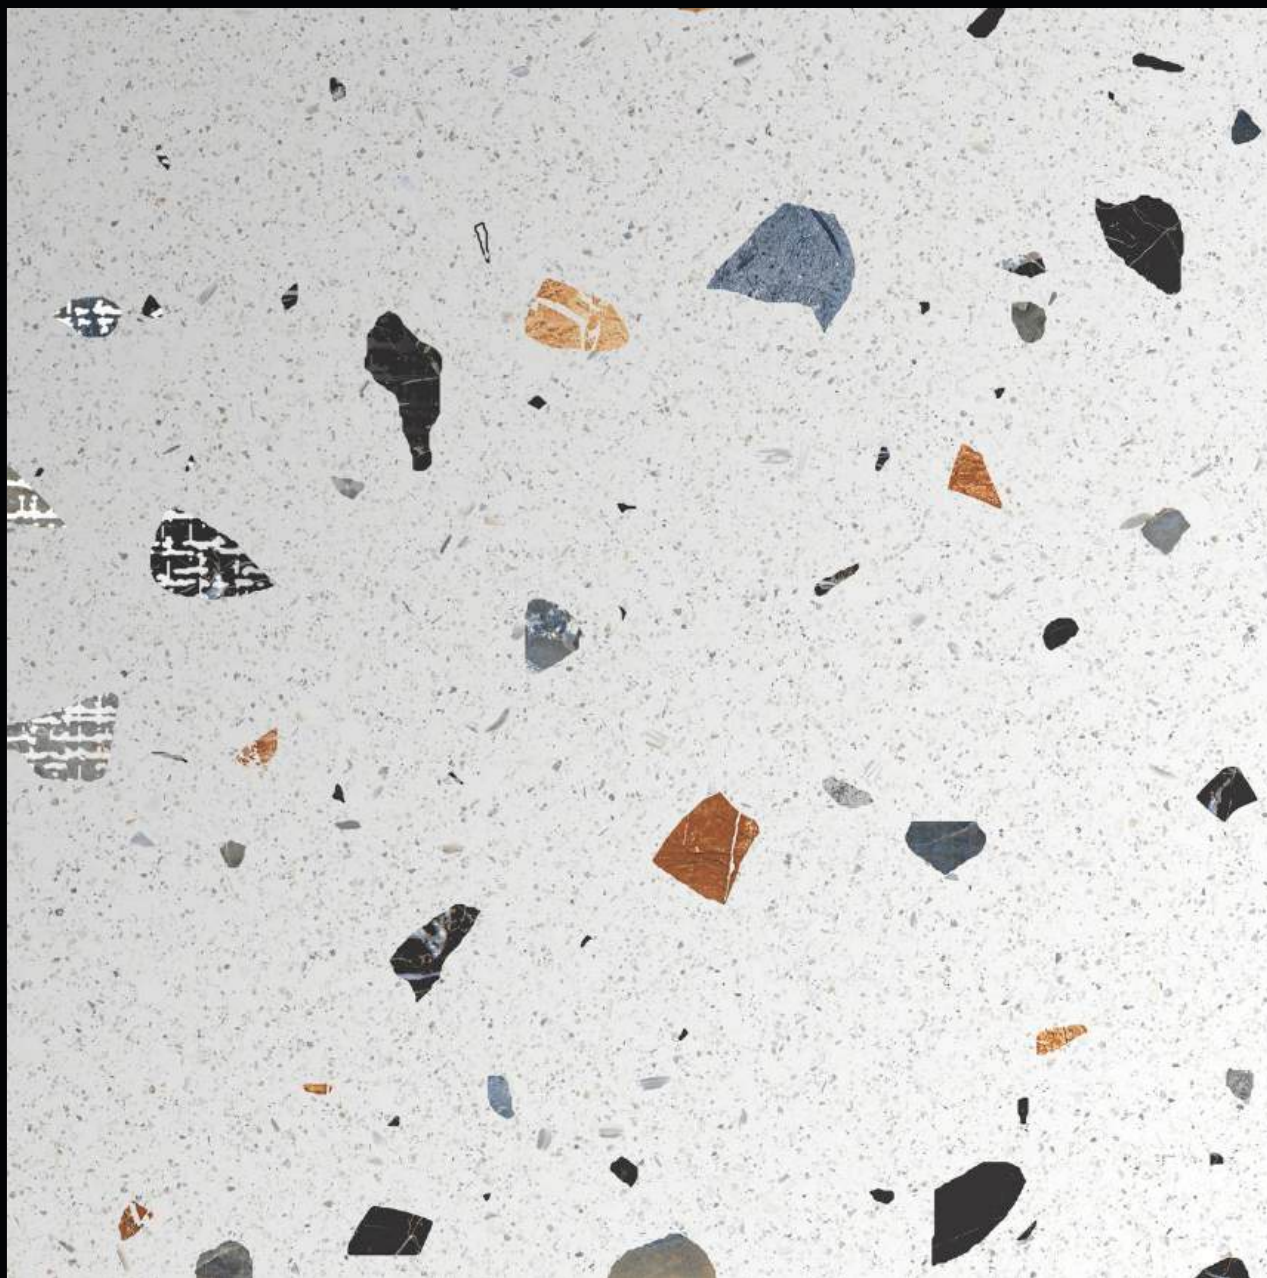

Carving
series

MARMOS MULTY

300x 600mm | 600x 600mm | 600x 1200mm

Matt Finish | **Random Design**