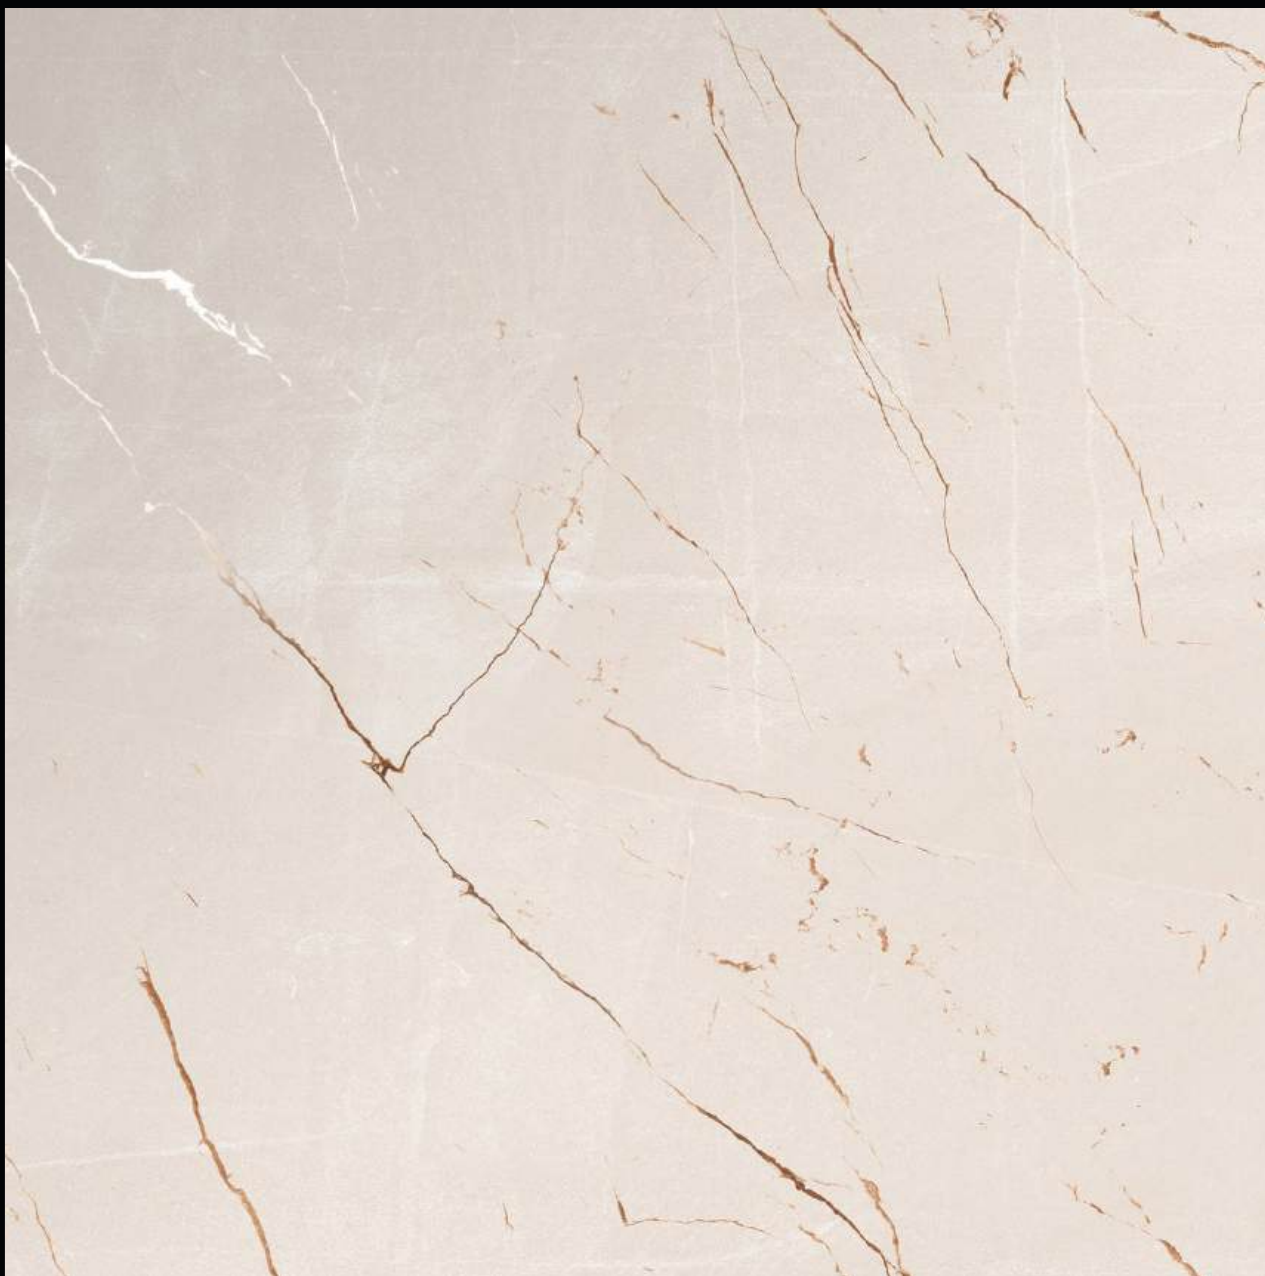

Carving
series

INNOVA BROWN

300x | **600x** | **600x**
600mm | 600mm | 1200mm

Matt Finish | **Random Design**