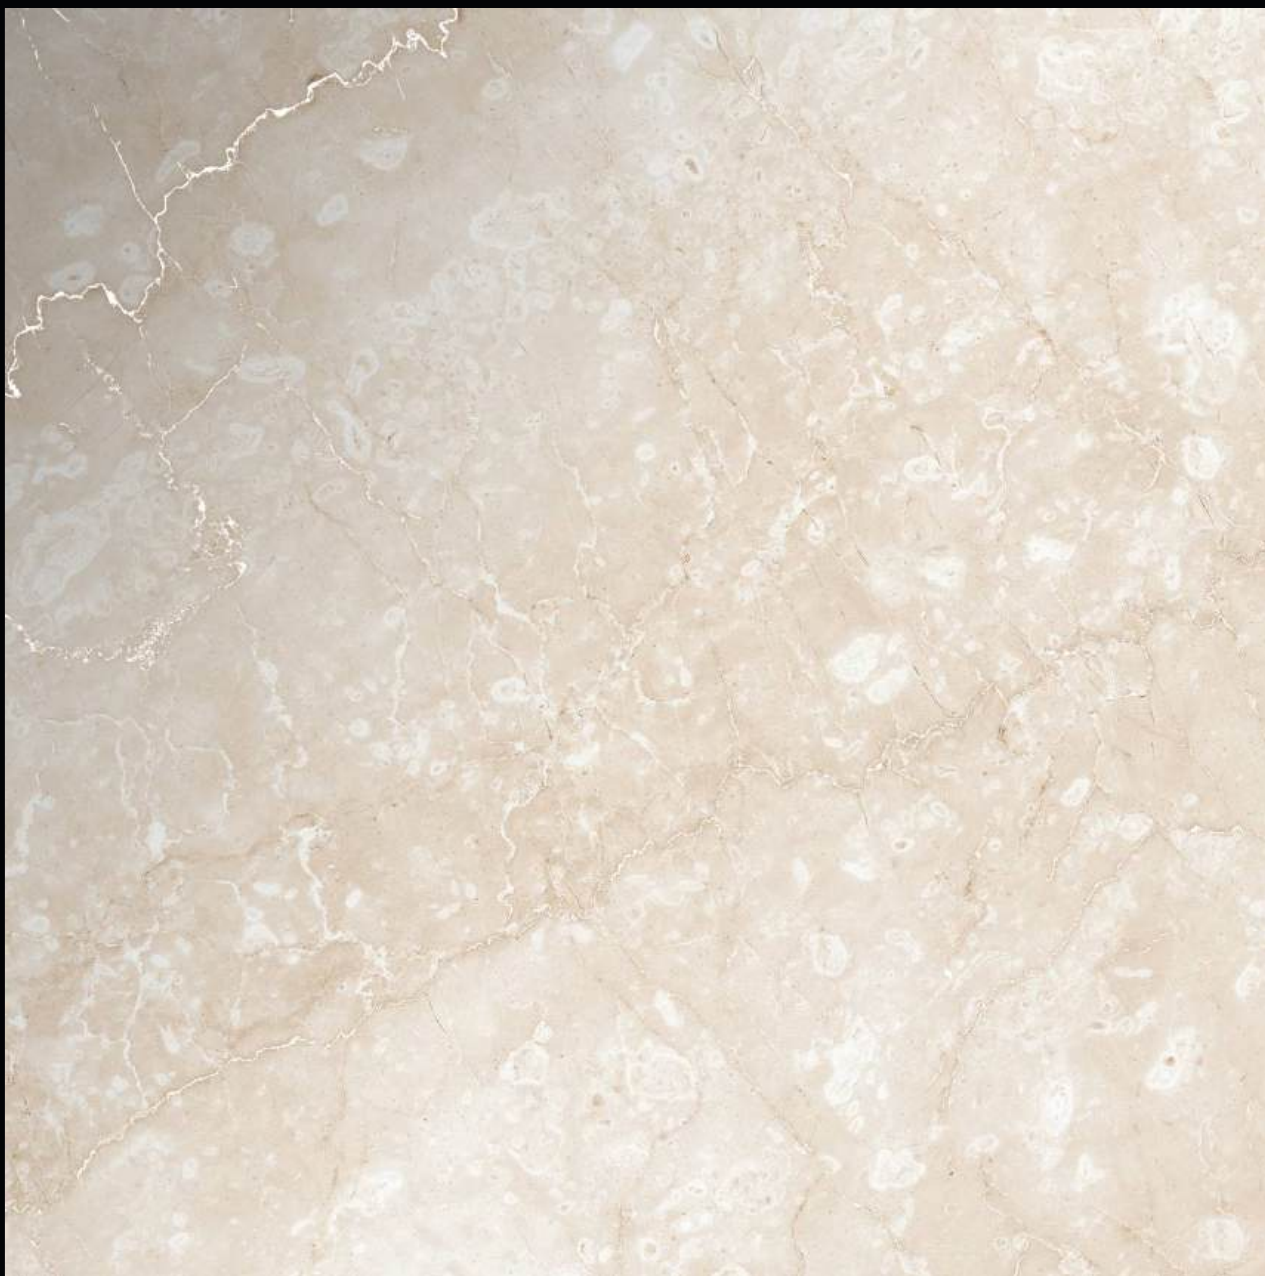

Carving
series

BITCON CREMA

300x | **600x** | **600x**
600mm | 600mm | 1200mm

Matt Finish | **Random** Design