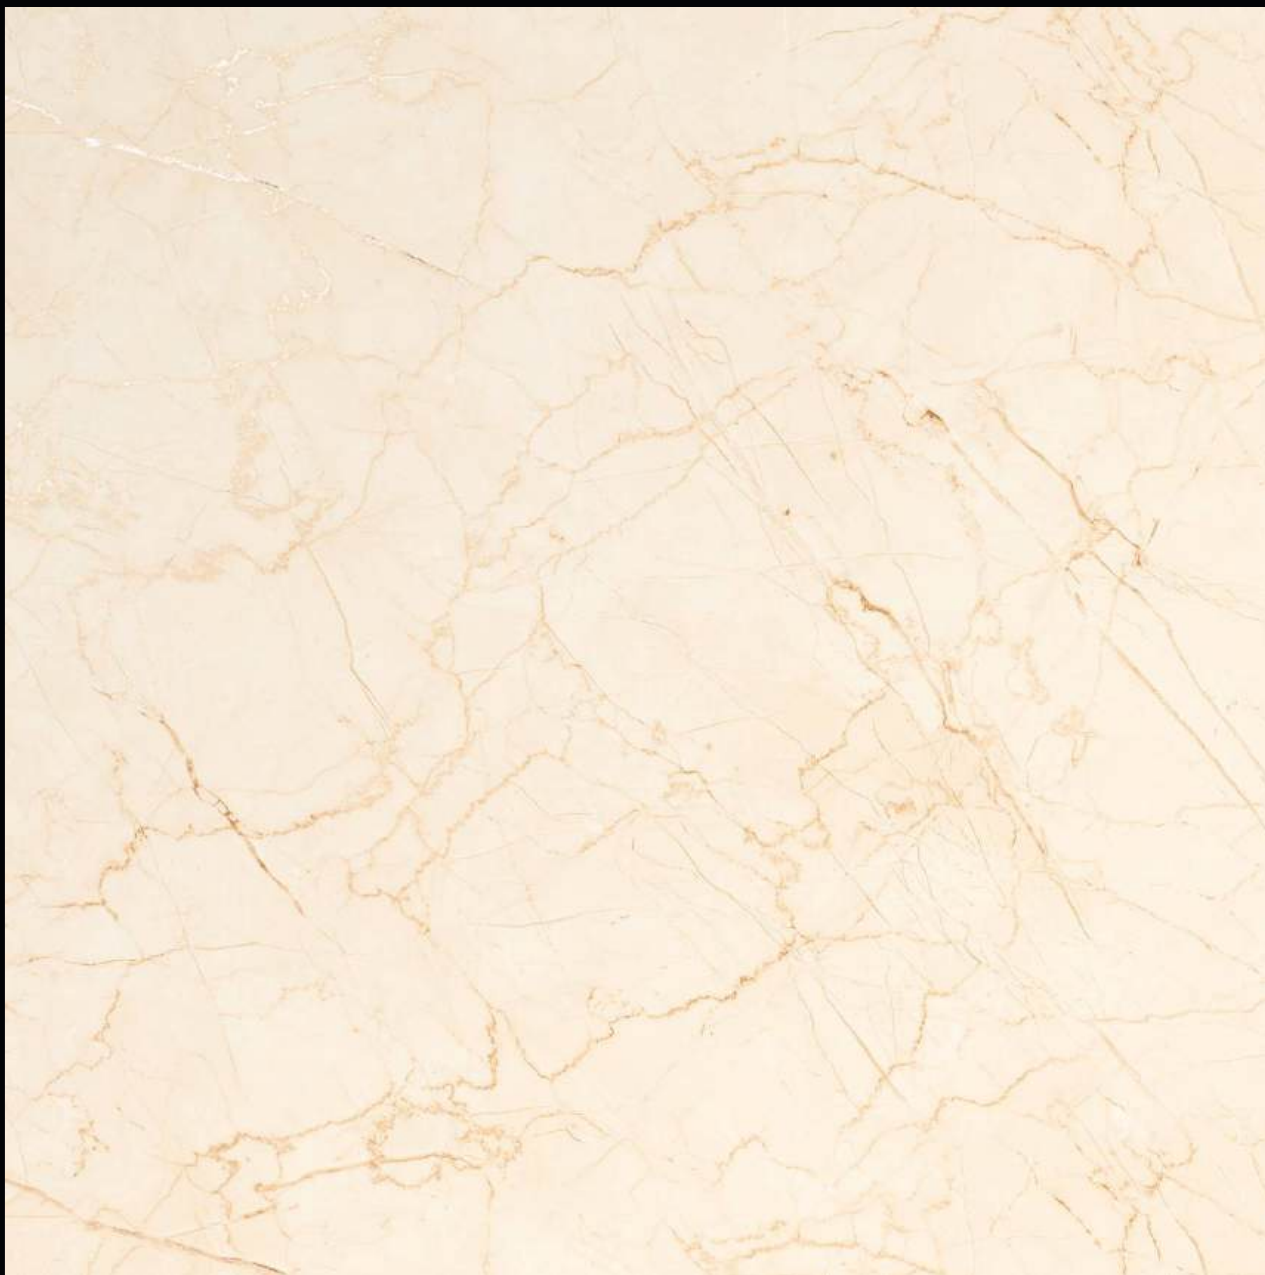

Carving
series

PERLATO CREMA

300x
600mm | **600x**
600mm | **600x**
1200mm

Matt Finish | **Random** Design