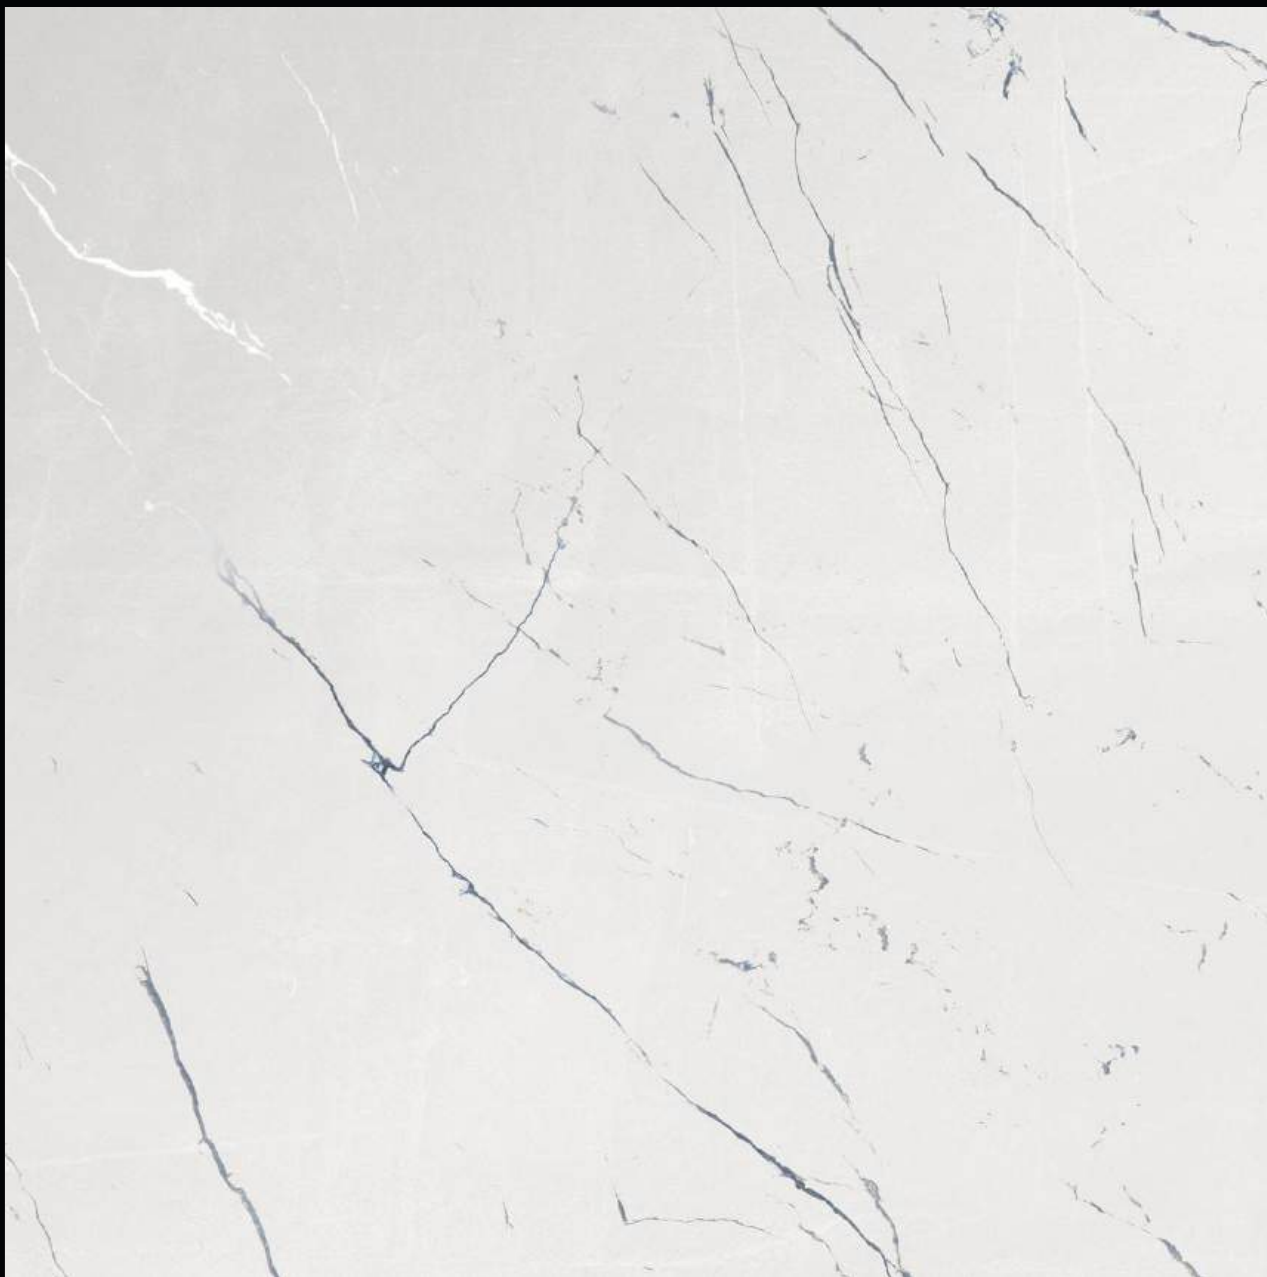

Carving
series

INNOVA BLUE

300x | **600x** | **600x**
600mm | 600mm | 1200mm

Matt Finish | **Random Design**