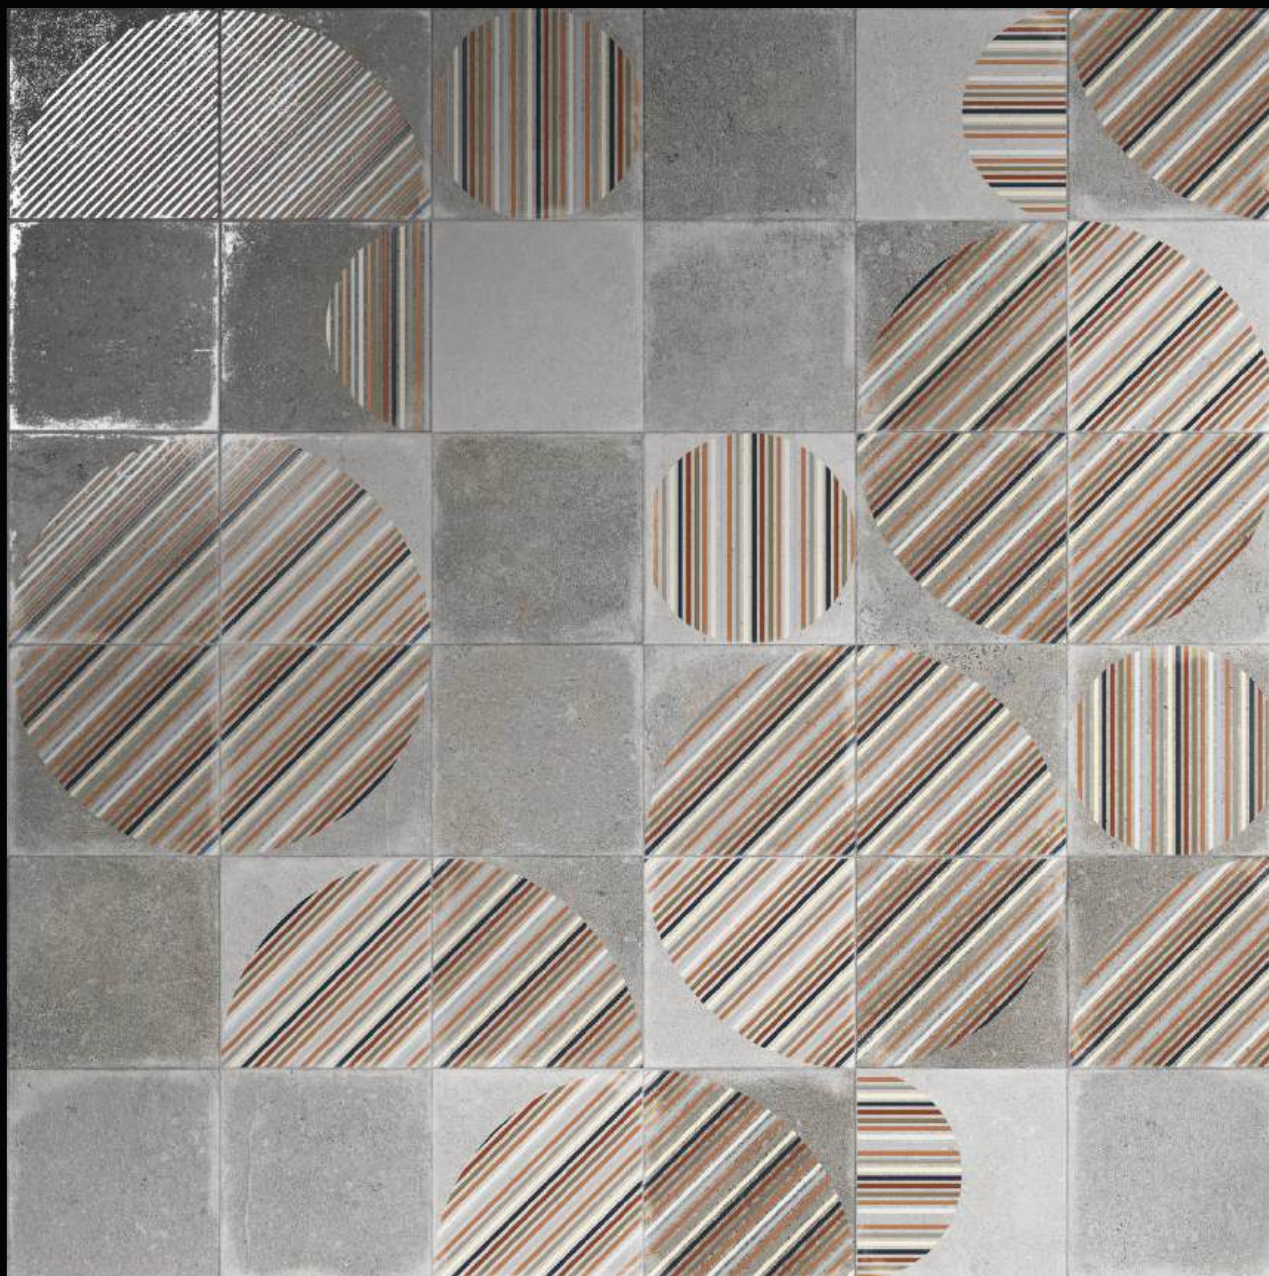

Carving
series

FOSSIL DECOR

300x | **600x** | **600x**
600mm | 600mm | 1200mm

Matt Finish | **Random** Design