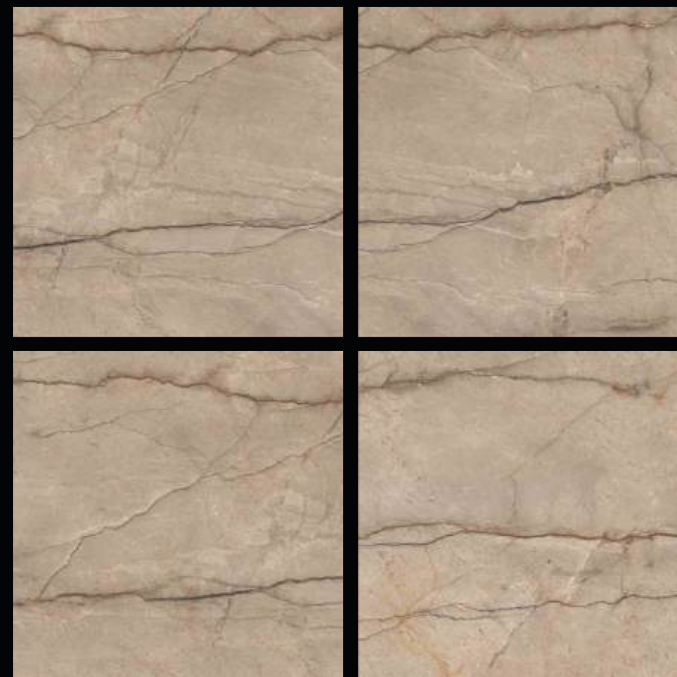

Carving
series

DOVER BEIGE

300x
600mm | **600x**
600mm | **600x**
1200mm

Matt Finish | **Random** Design