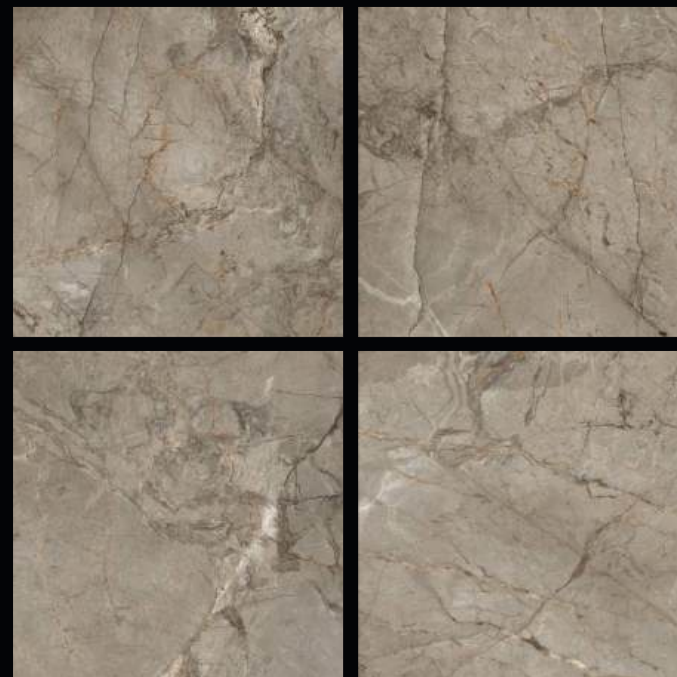

Carving
series

DOMINO NATURAL

300x
600mm | **600x**
600mm | **600x**
1200mm

Matt Finish | **Random** Design