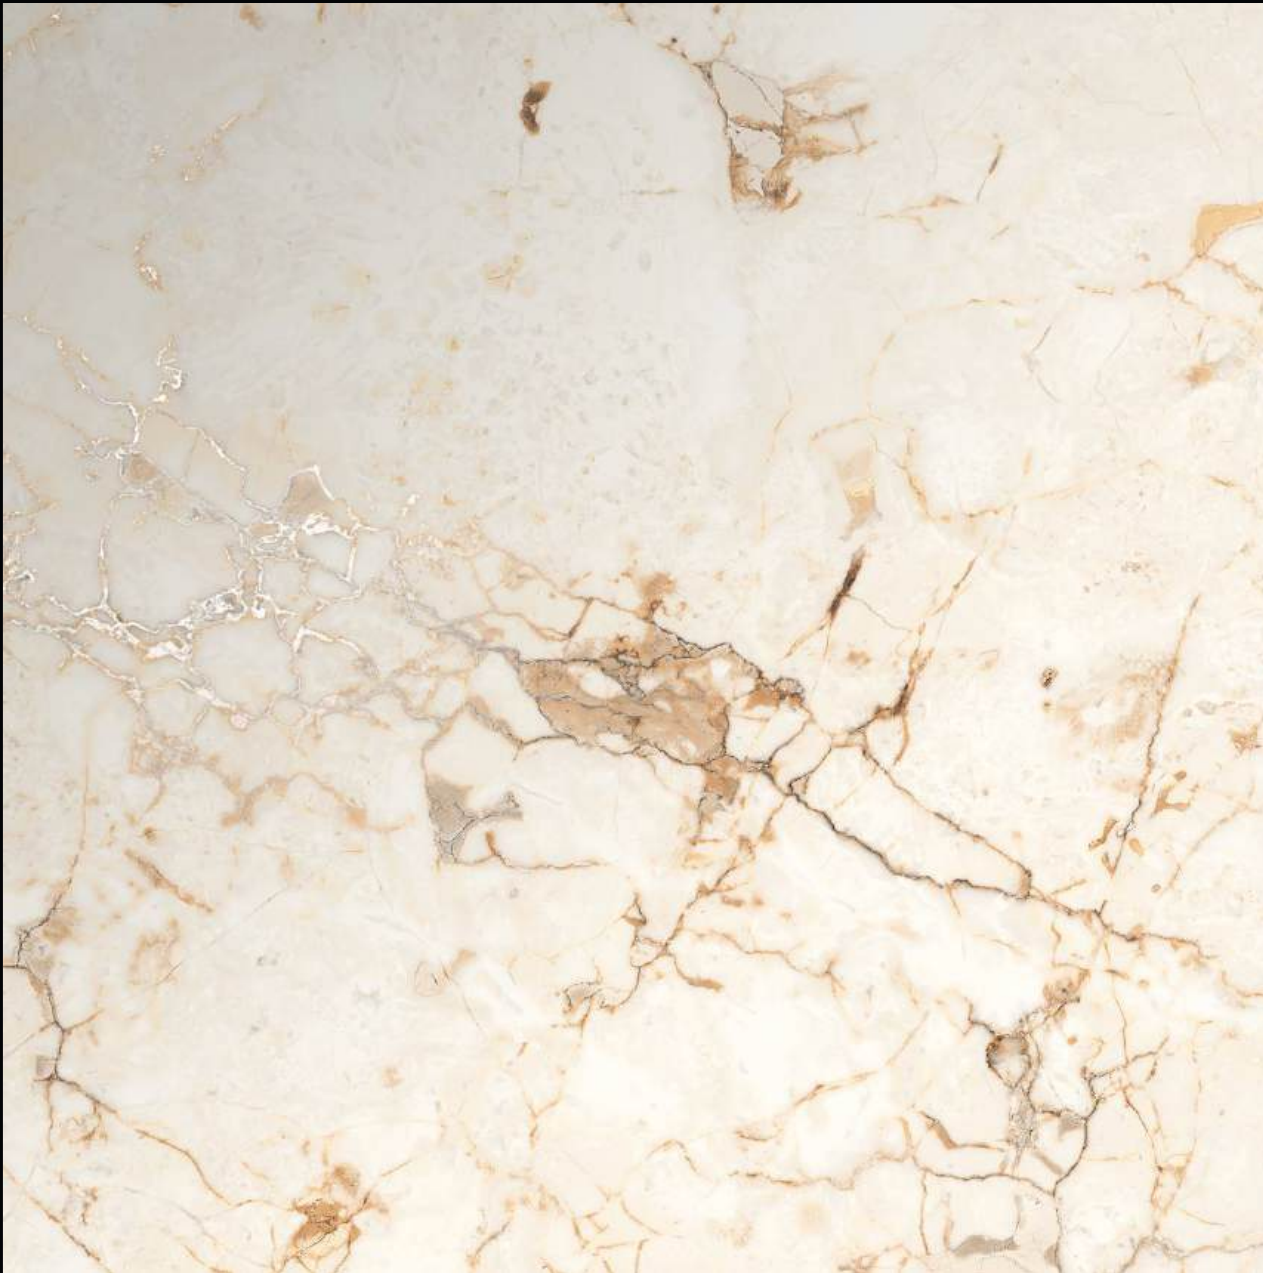

Carving
series

ROSSALIYA BROWN

300x | **600x** | **600x**
600mm | 600mm | 1200mm

Matt Finish | **Random Design**