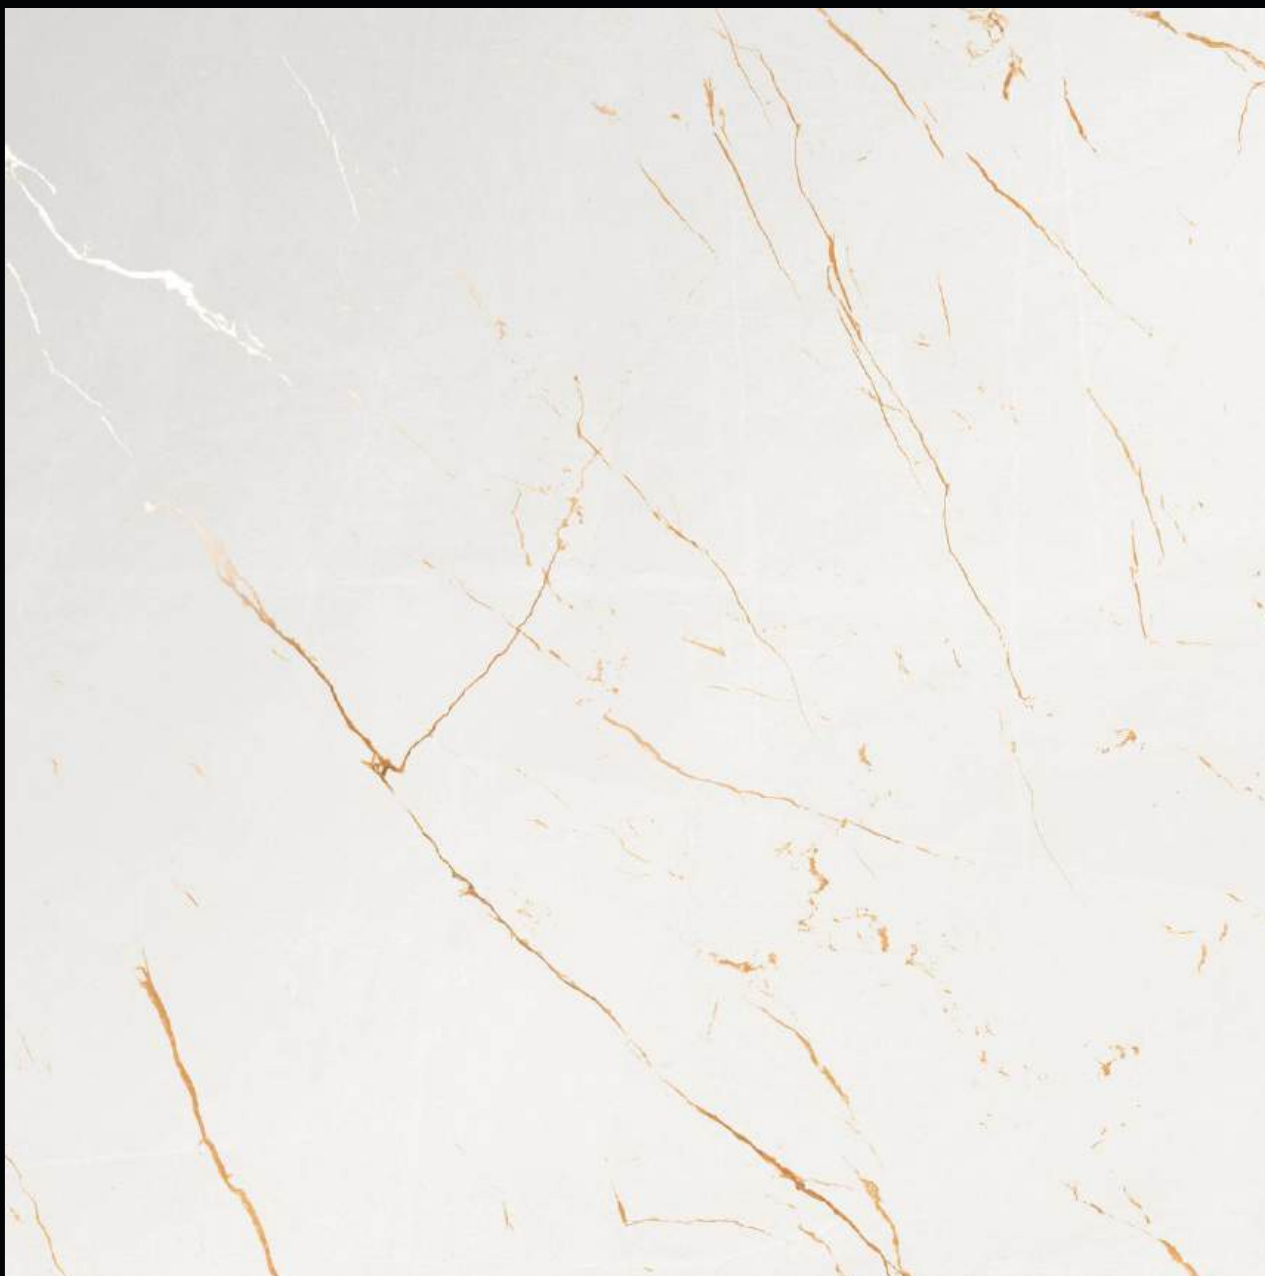

## INNOVA ORANGE

**300x** | **600x** | **600x**  
600mm | 600mm | 1200mm

**Matt** Finish | **Random** Design

600x  
600mm | INNOVA ORANGE

**Carving**  
series