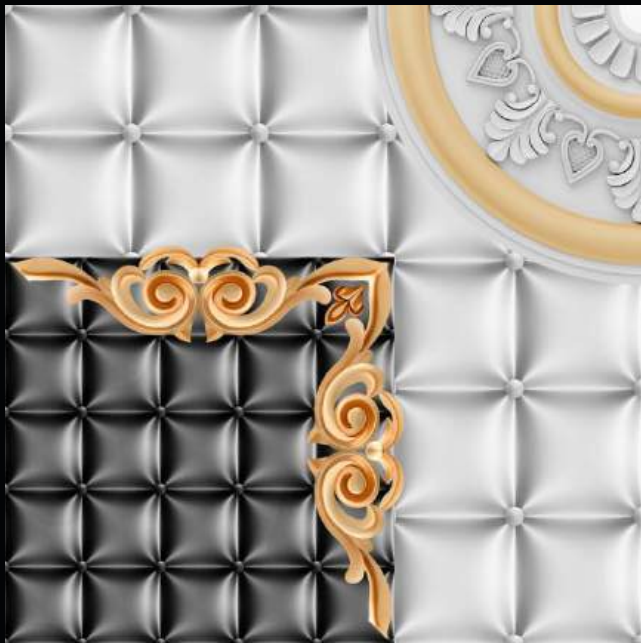

Book Match

series

ROYAL BERBERY

300x
600mm

600x
600mm

600x
1200mm

GLOSSY Finish

Water-proof

Easy to clean

Chemical
Resistant

Frost resistant

Scratch
Resistant

Heat
Resistant