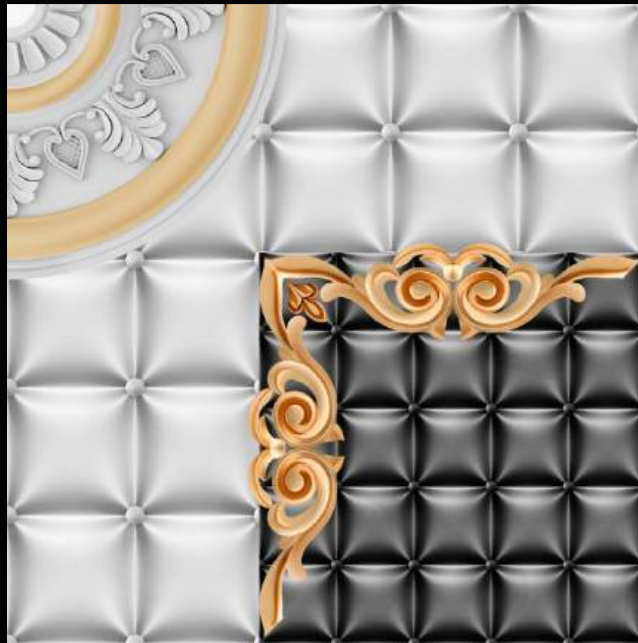

Book Match

series

ROYAL BERBERY

300x
600mm

600x
600mm

600x
1200mm

GLOSSY Finish

Water-proof

Easy to clean

Chemical
Resistant

Frost resistant

Scratch
Resistant

Heat
Resistant