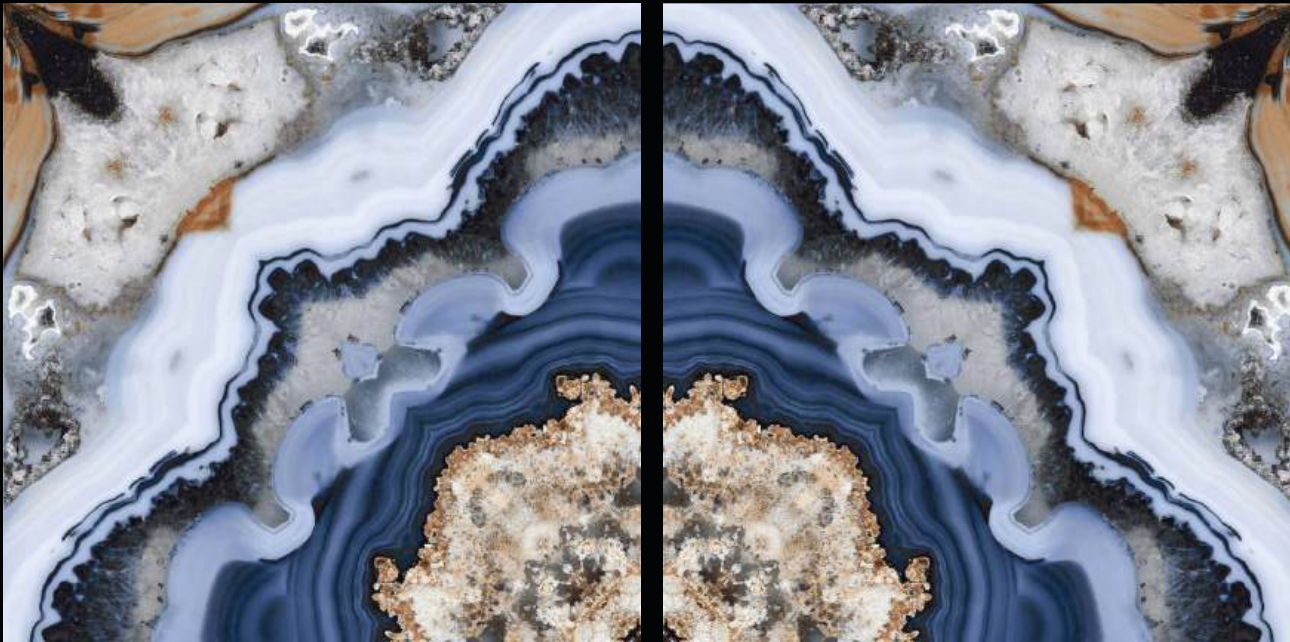

Chemical
Resistant

Frost resistant

Scratch
Resistant

Heat
Resistant

Book Match

series

MARCO BLUE

300x 600mm | 600x 600mm | 600x 1200mm