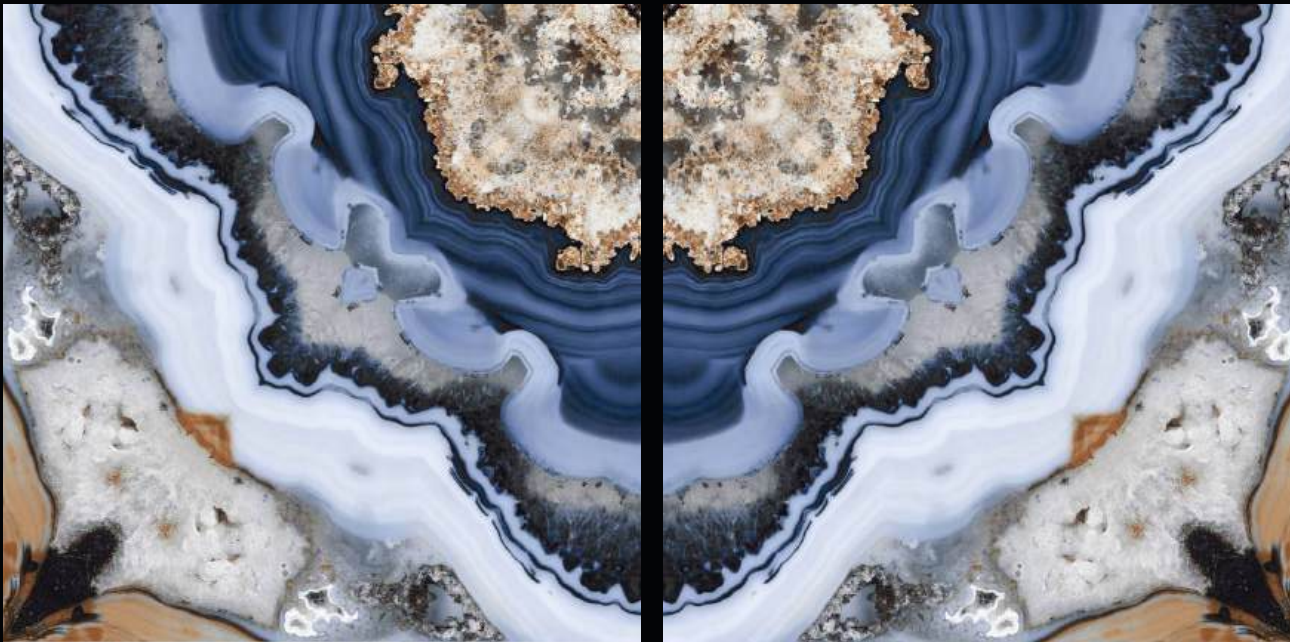

Chemical
Resistant

Frost resistant

Scratch
Resistant

Heat
Resistant

Book Match

series

MARCO BLUE

300x 600mm | 600x 600mm | 600x 1200mm