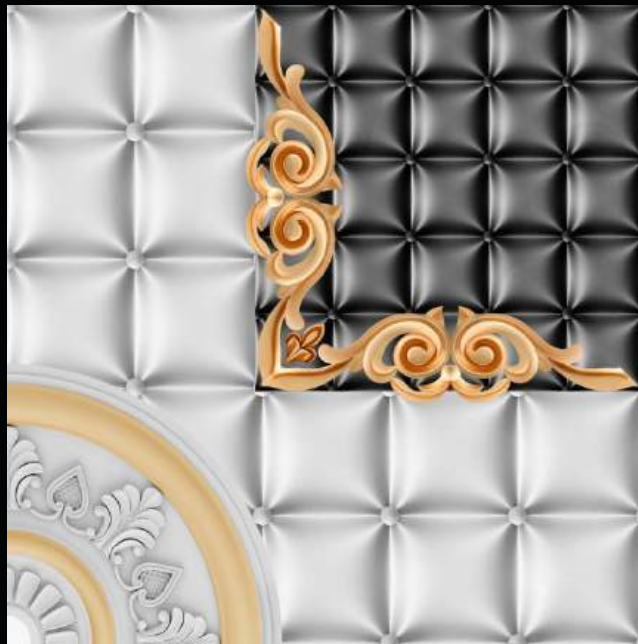

Book Match

series

ROYAL BERBERY

300x
600mm

600x
600mm

600x
1200mm

GLOSSY Finish

Water-proof

Easy to clean

Chemical
Resistant

Frost resistant

Scratch
Resistant

Heat
Resistant