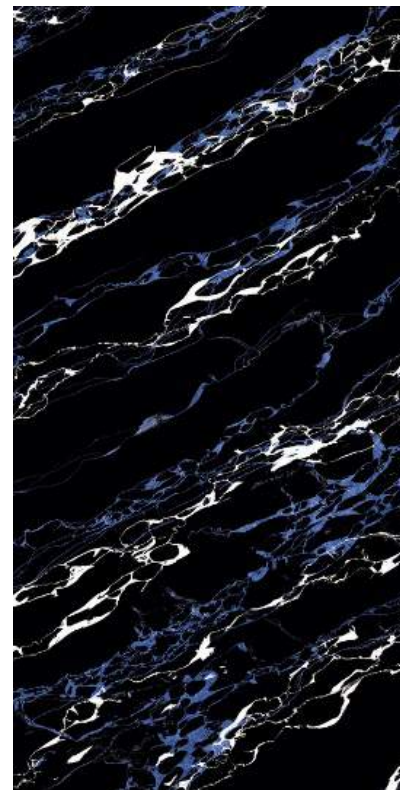

4

RANDOM

ZEBRA AZUL

SIZE : 600 X 1200 MM

THICKNESS : 8.5 MM

SURFACE : High Glossy

4

RANDOM

ZEBRA YELLOW

SIZE : 600 X 1200 MM

THICKNESS : 8.5 MM

SURFACE : High Glossy

4

RANDOM

ZEBRA YELLOW

Thank You