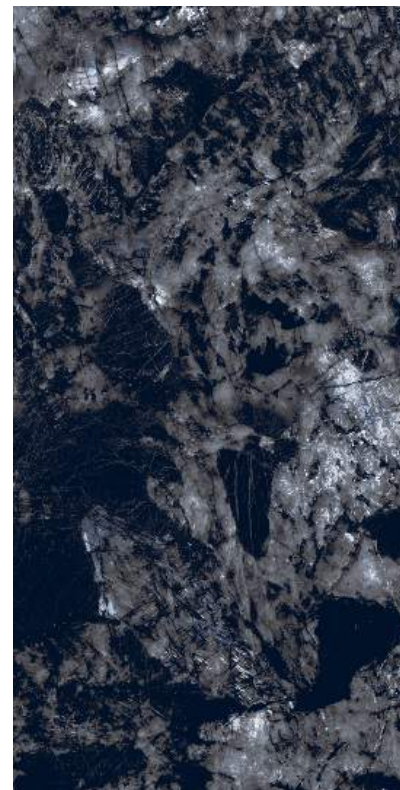

RANDOM

MARIGOLD FLOWER

OPERA BLACK

SIZE : 600 X 1200 MM

THICKNESS : 8.5 MM

SURFACE : High Glossy

4

RANDOM