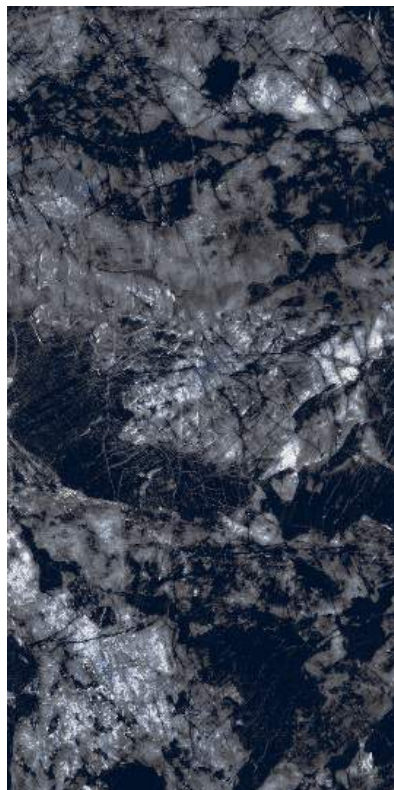

RANDOM

MARIGOLD FLOWER

OPERA BLACK

SIZE : 600 X 1200 MM

THICKNESS : 8.5 MM

SURFACE : High Glossy

4

RANDOM