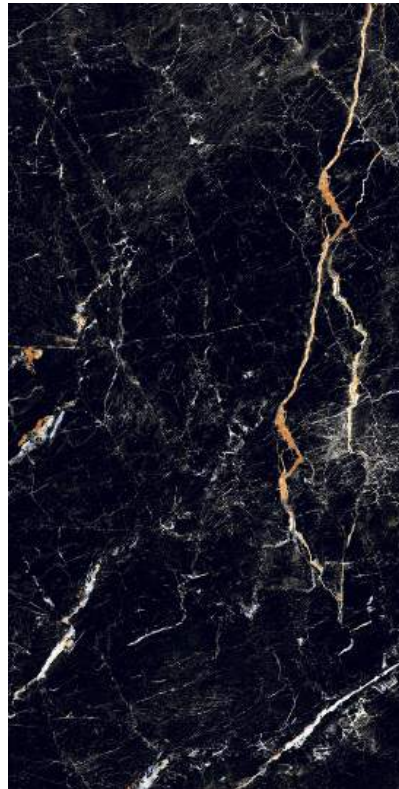

LAURENT GOLD

SIZE : 600 X 1200 MM

THICKNESS : 8.5 MM

SURFACE : High Glossy

3

RANDOM