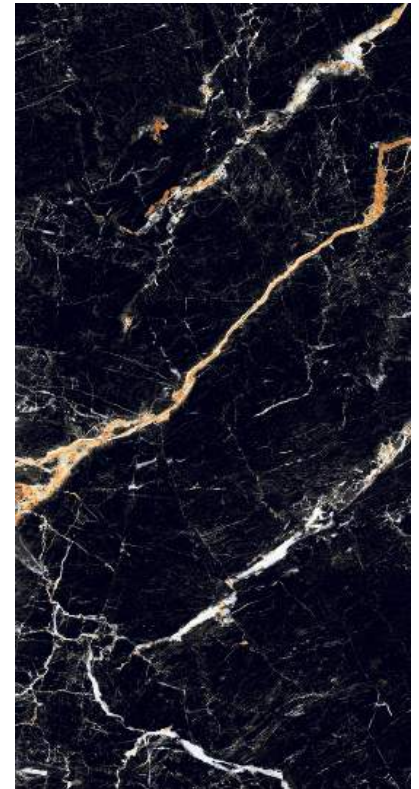

LAURENT GOLD

SIZE : 600 X 1200 MM

THICKNESS : 8.5 MM

SURFACE : High Glossy

3

RANDOM