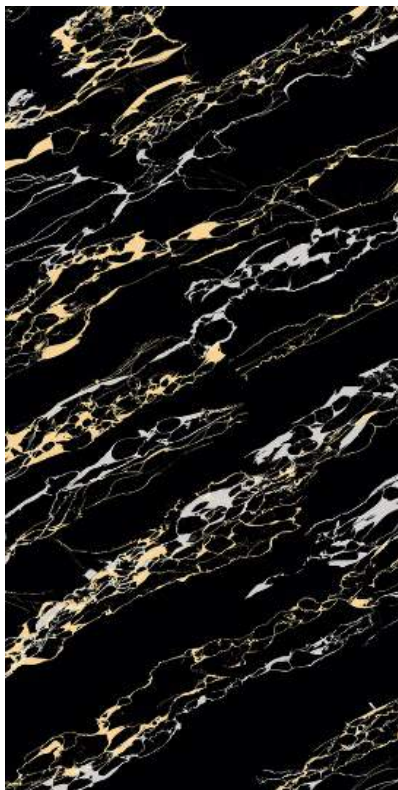

ZEBRA YELLOW

SIZE : 600 X 1200 MM

THICKNESS : 8.5 MM

SURFACE : High Glossy

4

RANDOM

ZEBRA YELLOW

Thank You