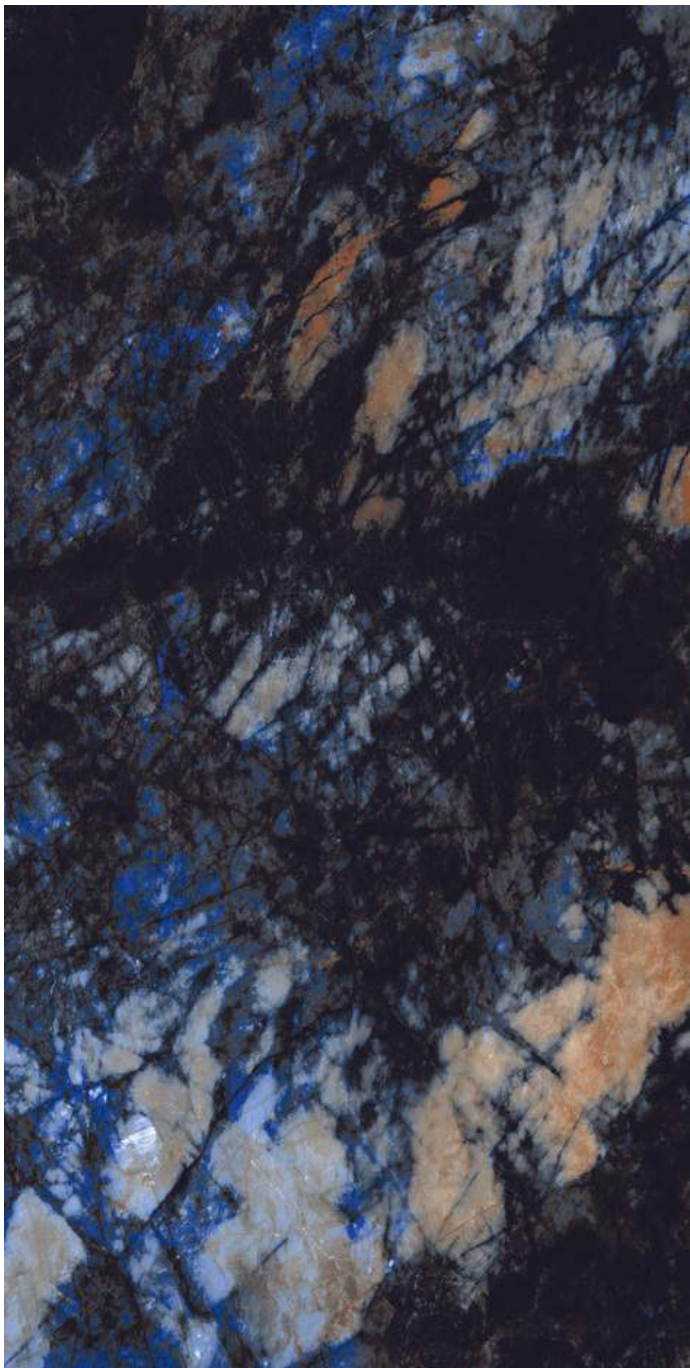

WAN BLACK

SIZE : 600 X 1200 MM

THICKNESS : 8.5 MM

SURFACE : High Glossy

4

RANDOM