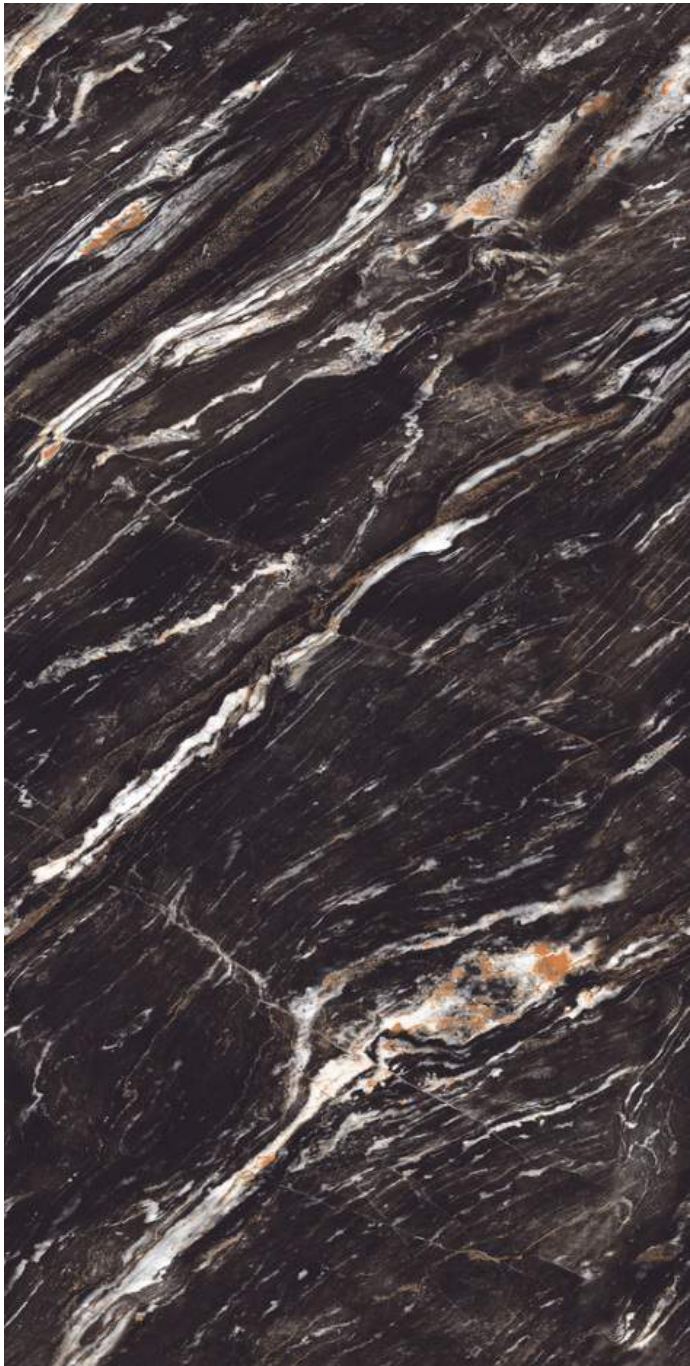

I-ROSSO DARK

SIZE : 600 X 1200 MM

THICKNESS : 8.5 MM

SURFACE : High Glossy

4
RANDOM