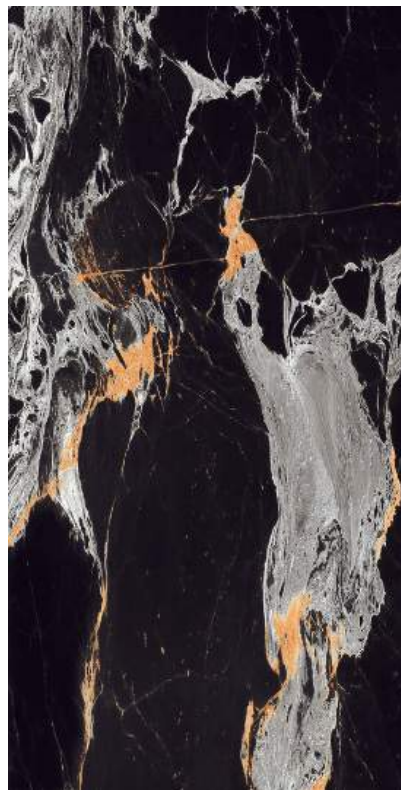

600 X 1200 MM

SUPER-BLACK

Bring
LUXURY

Extraordinary Collection

The 600x1200mm tiles give a charming look to a space with their compact size and seamless appeal. They offer infinite design possibilities with their incredible and attractive style

Application

- 01 Flooring
- 02 Walls
- 03 Kitchen Countertops
- 04 Bathroom
- 05 Kitchen Backsplash
- 06 Exterior Patio
- 07 Walkways, Patios
- 08 Interior Decor

BUMBAL BLACK

SIZE : 600 X 1200 MM

THICKNESS : 8.5 MM

SURFACE : High Glossy

3

RANDOM

BUMBAL BLACK

ENIGMA BIANCO

SIZE : 600 X 1200 MM

THICKNESS : 8.5 MM

SURFACE : High Glossy