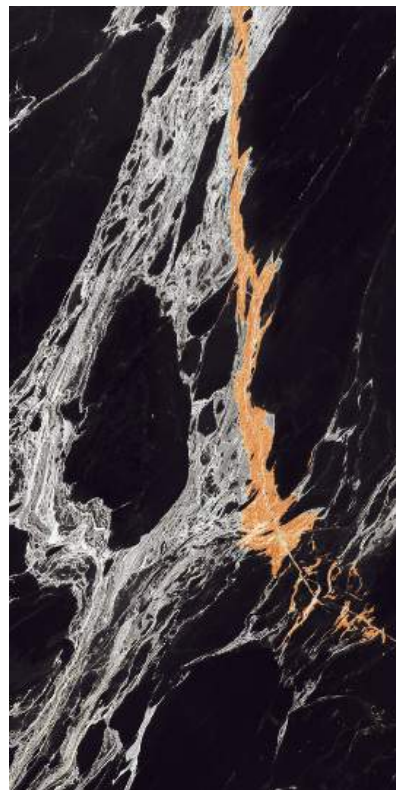

600 X 1200 MM

SUPER-BLACK

Bring
LUXURY

Extraordinary Collection

The 600x1200mm tiles give a charming look to a space with their compact size and seamless appeal. They offer infinite design possibilities with their incredible and attractive style

Application

- 01 Flooring
- 02 Walls
- 03 Kitchen Countertops
- 04 Bathroom
- 05 Kitchen Backsplash
- 06 Exterior Patio
- 07 Walkways, Patios
- 08 Interior Decor

BUMBAL BLACK

SIZE : 600 X 1200 MM

THICKNESS : 8.5 MM

SURFACE : High Glossy

3

RANDOM

BUMBAL BLACK

ENIGMA BIANCO

SIZE : 600 X 1200 MM

THICKNESS : 8.5 MM

SURFACE : High Glossy

RUBY STONE

SIZE : 600 X 1200 MM

THICKNESS : 8.5 MM

SURFACE : High Glossy

5
RANDOM

RUBY STONE

STONIC BLACK

SIZE : 600 X 1200 MM