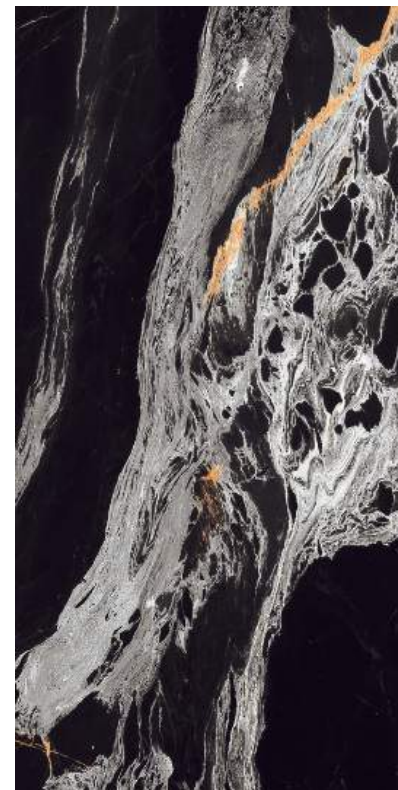

BUMBAL BLACK

SIZE : 600 X 1200 MM

THICKNESS : 8.5 MM

SURFACE : High Glossy

3

RANDOM