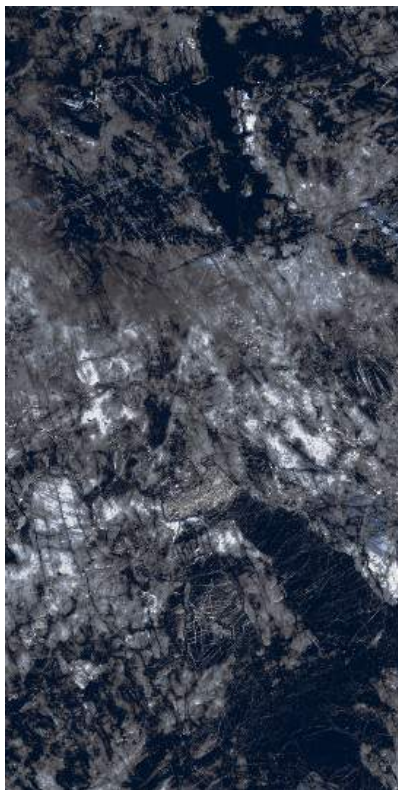

RANDOM

MARIGOLD FLOWER

OPERA BLACK

SIZE : 600 X 1200 MM

THICKNESS : 8.5 MM

SURFACE : High Glossy

4

RANDOM