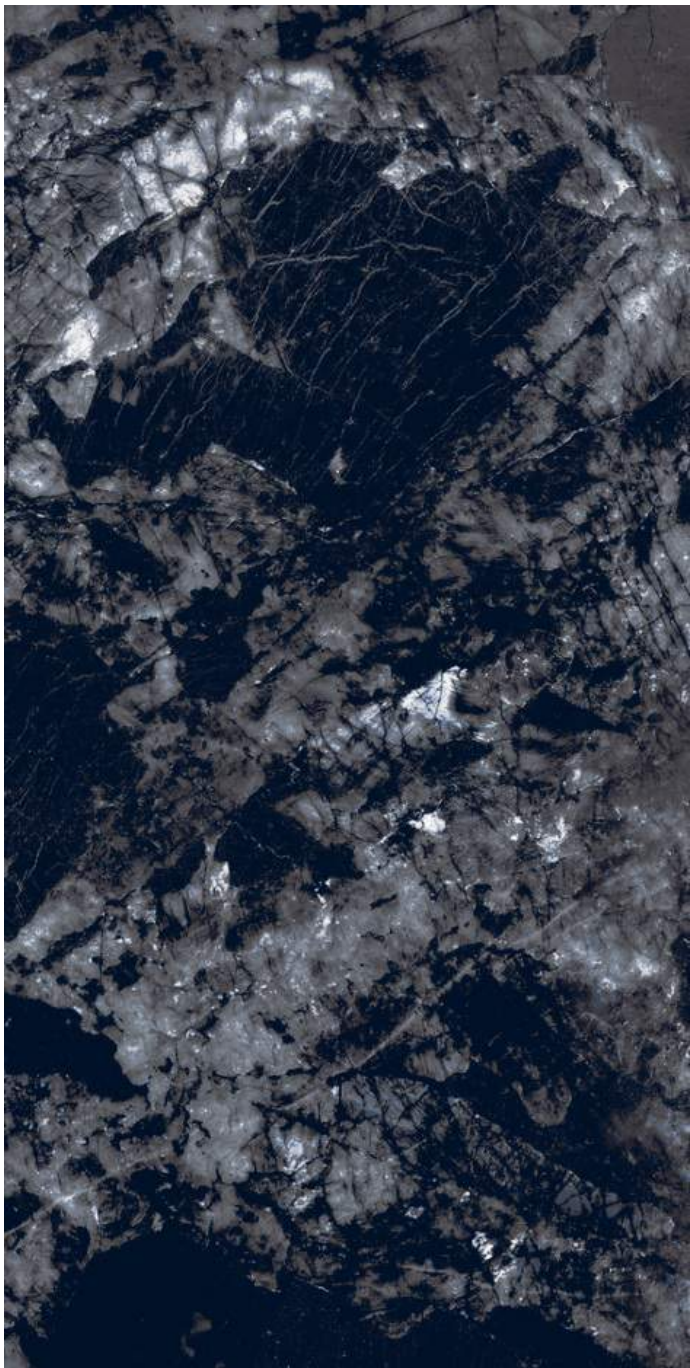

RANDOM

MARIGOLD FLOWER

OPERA BLACK

SIZE : 600 X 1200 MM

THICKNESS : 8.5 MM

SURFACE : High Glossy

4

RANDOM