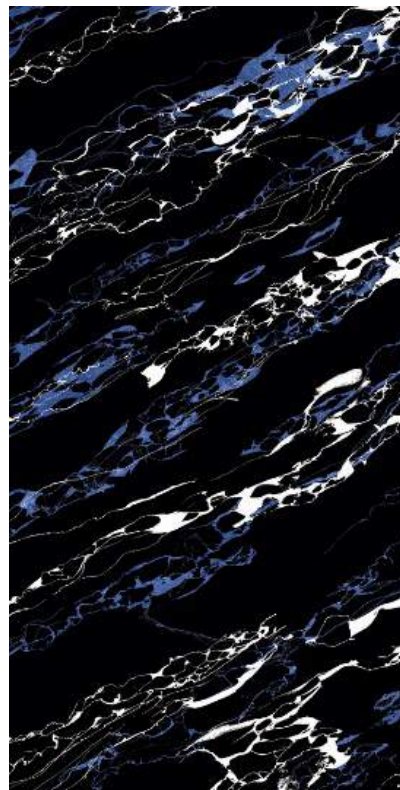

4

RANDOM

ZEBRA AZUL

SIZE : 600 X 1200 MM

THICKNESS : 8.5 MM

SURFACE : High Glossy

4

RANDOM

ZEBRA YELLOW

SIZE : 600 X 1200 MM

THICKNESS : 8.5 MM

SURFACE : High Glossy

4

RANDOM

ZEBRA YELLOW

Thank You