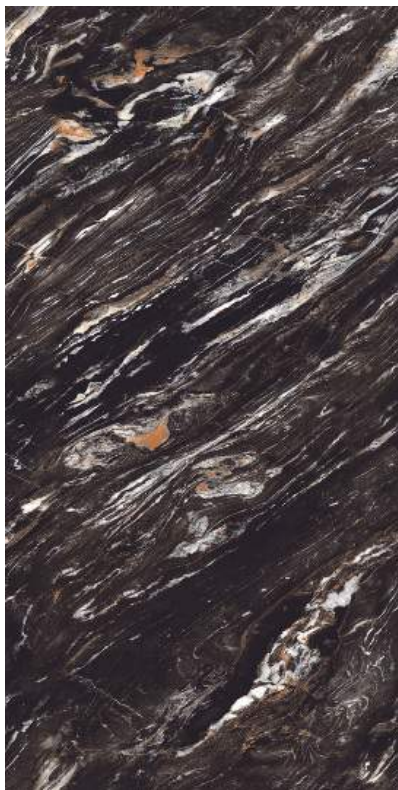

I-ROSSO DARK

SIZE : 600 X 1200 MM

THICKNESS : 8.5 MM

SURFACE : High Glossy

4
RANDOM