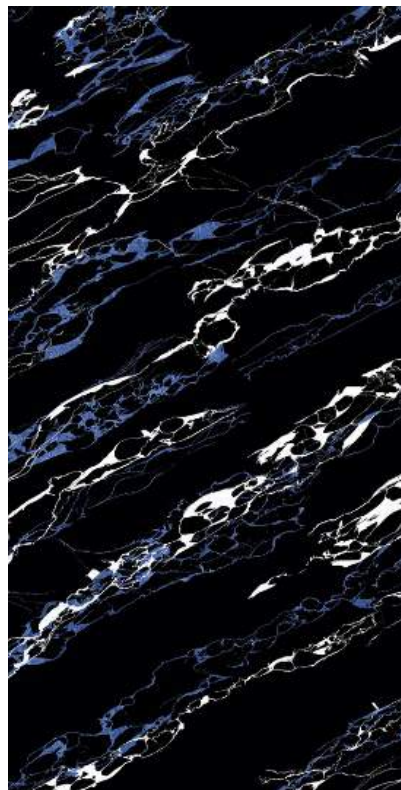

4

RANDOM

ZEBRA AZUL

SIZE : 600 X 1200 MM

THICKNESS : 8.5 MM

SURFACE : High Glossy

4

RANDOM

ZEBRA YELLOW

SIZE : 600 X 1200 MM

THICKNESS : 8.5 MM

SURFACE : High Glossy

4

RANDOM

ZEBRA YELLOW

Thank You