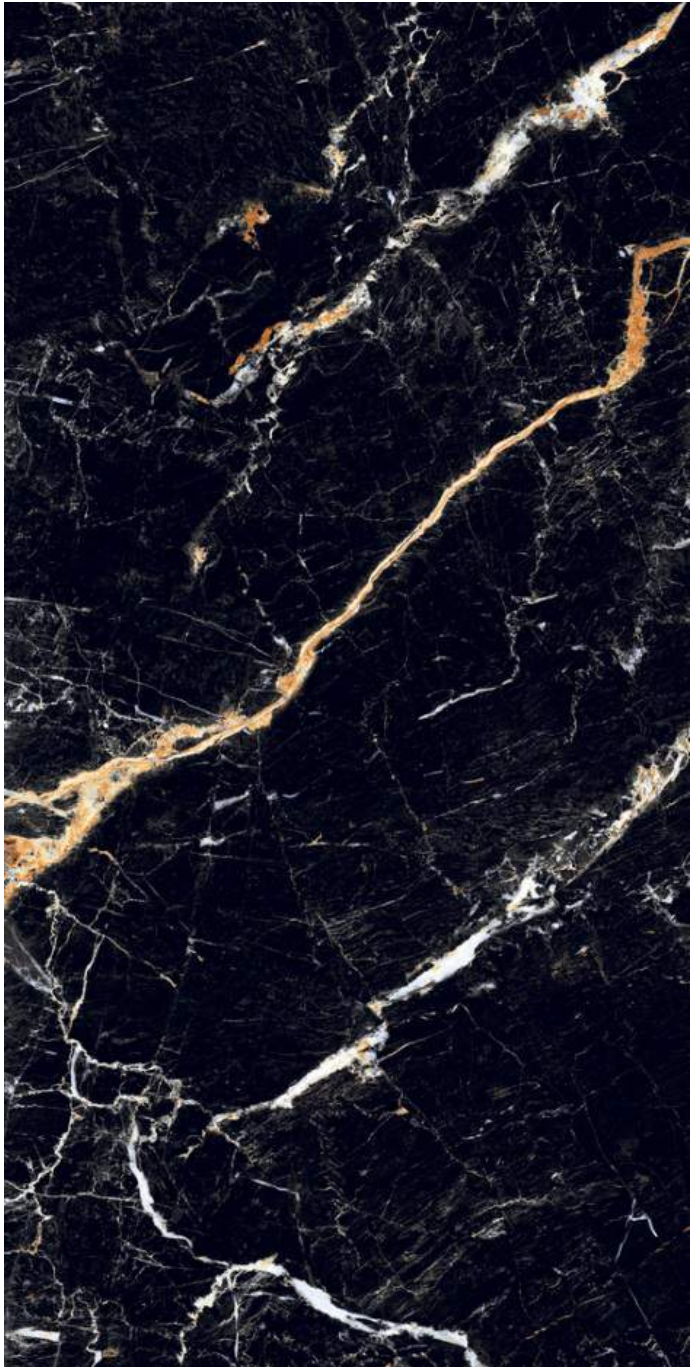

LAURENT GOLD

SIZE : 600 X 1200 MM

THICKNESS : 8.5 MM

SURFACE : High Glossy

3

RANDOM