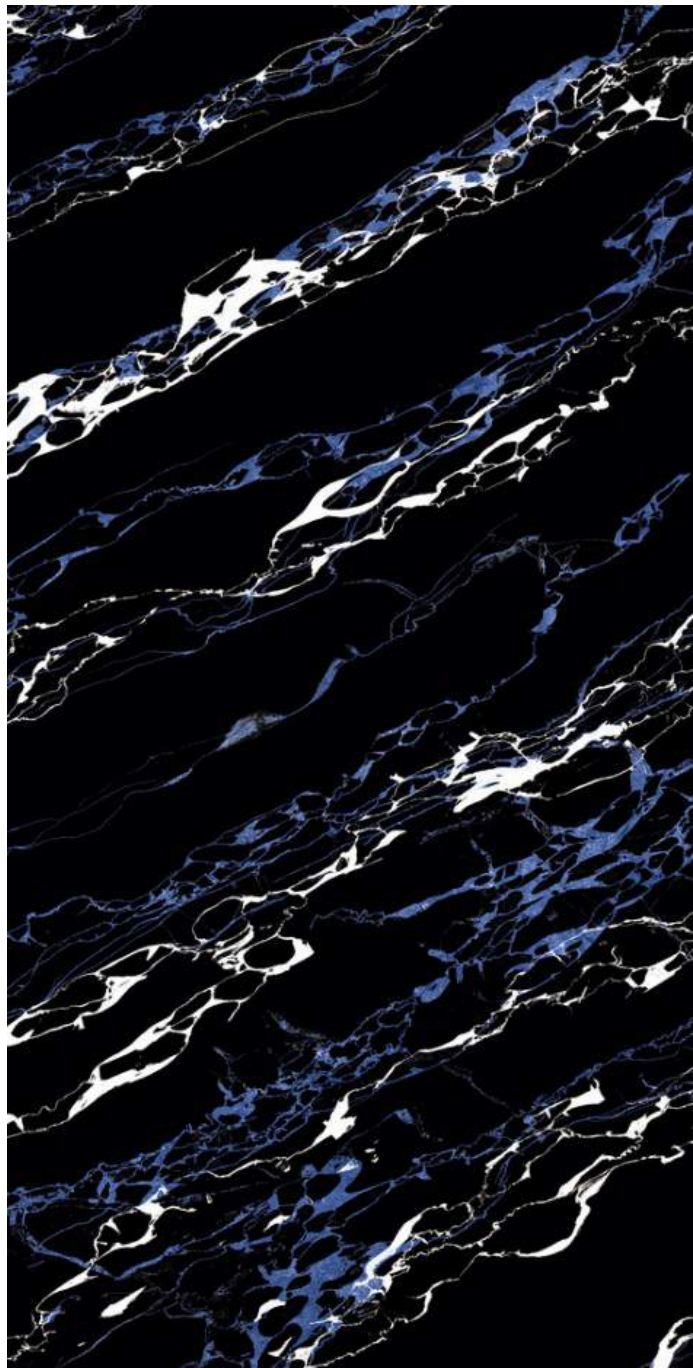

4

RANDOM

ZEBRA AZUL

SIZE : 600 X 1200 MM

THICKNESS : 8.5 MM

SURFACE : High Glossy

4

RANDOM

ZEBRA YELLOW

SIZE : 600 X 1200 MM

THICKNESS : 8.5 MM

SURFACE : High Glossy

4

RANDOM

ZEBRA YELLOW

Thank You