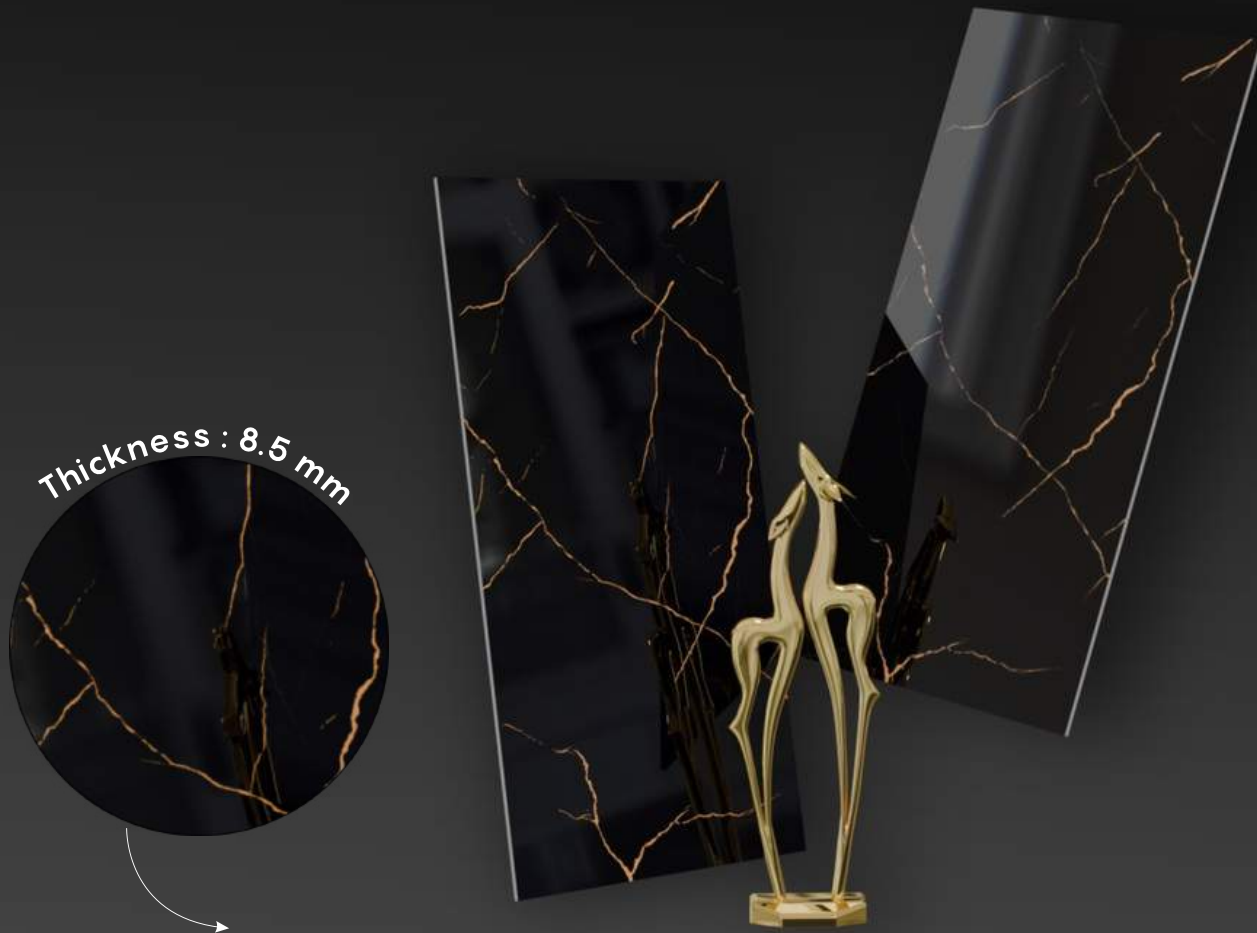

600 X 1200 MM

SUPER-BLACK

Bring
LUXURY

Extraordinary Collection

The 600x1200mm tiles give a charming look to a space with their compact size and seamless appeal. They offer infinite design possibilities with their incredible and attractive style

GVT
PGVT
COLLECTION

600 X
1200 MM

High
Strength

Maintenance
Free

Eco
Friendly

Random
Designs

Water
Absorption

Chemical
Resistant

RUBY STONE

SIZE : 600 X 1200 MM

THICKNESS : 8.5 MM

SURFACE : High Glossy

5
RANDOM

RUBY STONE

STONIC BLACK

SIZE : 600 X 1200 MM