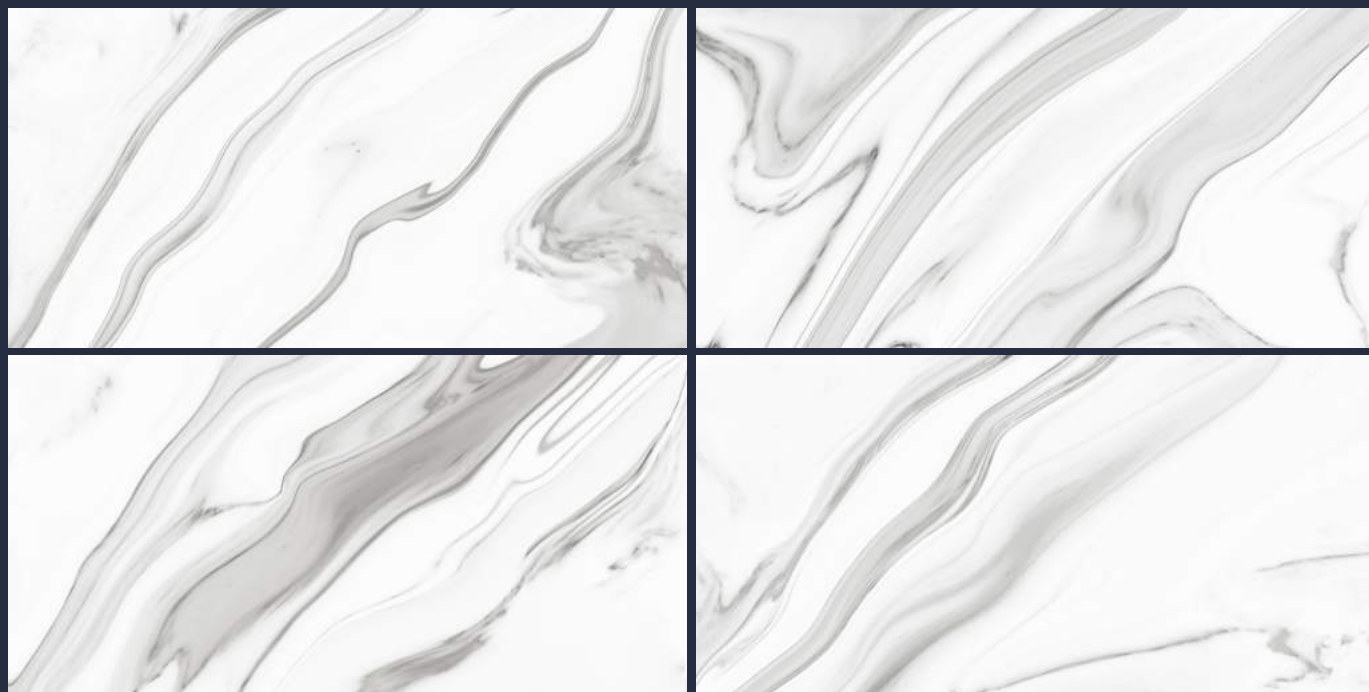

600 X 1200 MM

MAGMA GRIS

THICKNESS 8.5 MM

SURFACE Glossy

RANDOM 6