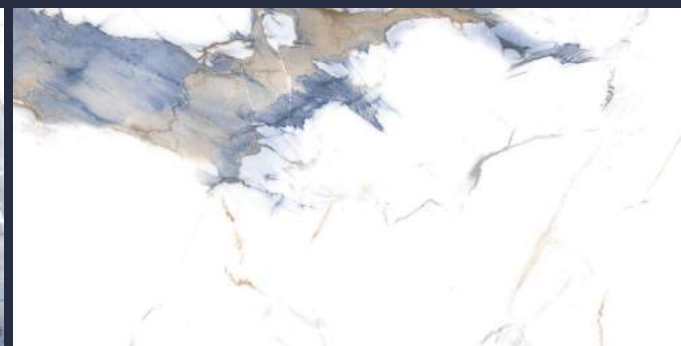

600 X 1200 MM

LUCIO AZUL

THICKNESS 8.5 MM

SURFACE Glossy

RANDOM 3