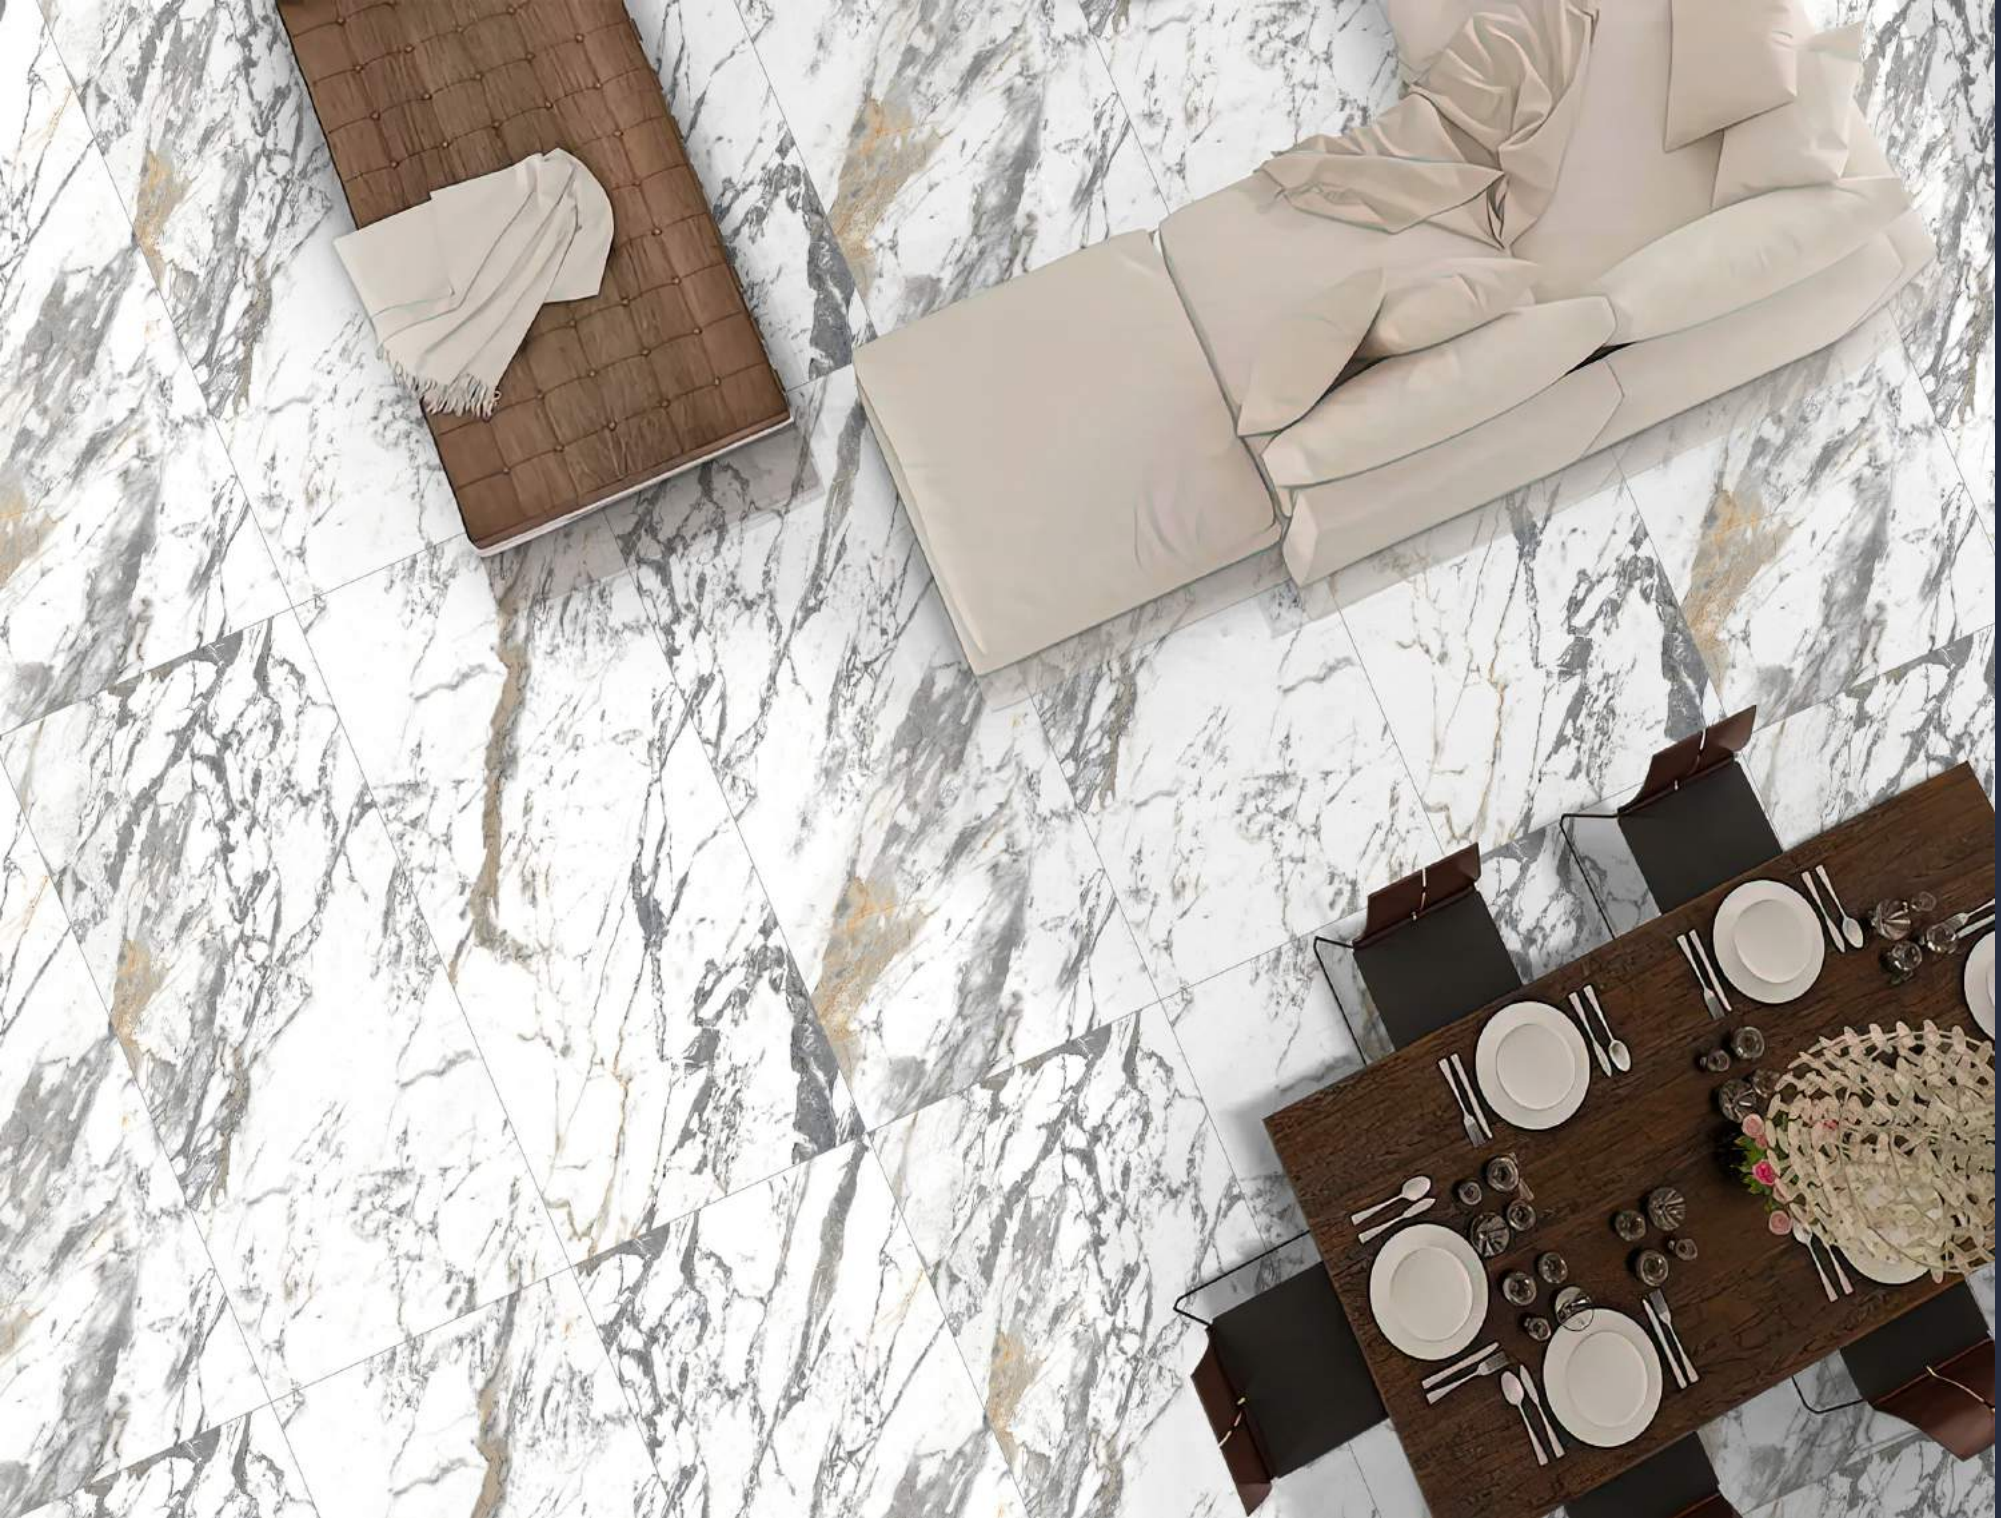

THICKNESS 8.5 MM

SURFACE Glossy

RANDOM 3

600 X 1200 MM

PANDA GOLD

THICKNESS 8.5 MM

SURFACE Glossy

RANDOM 3