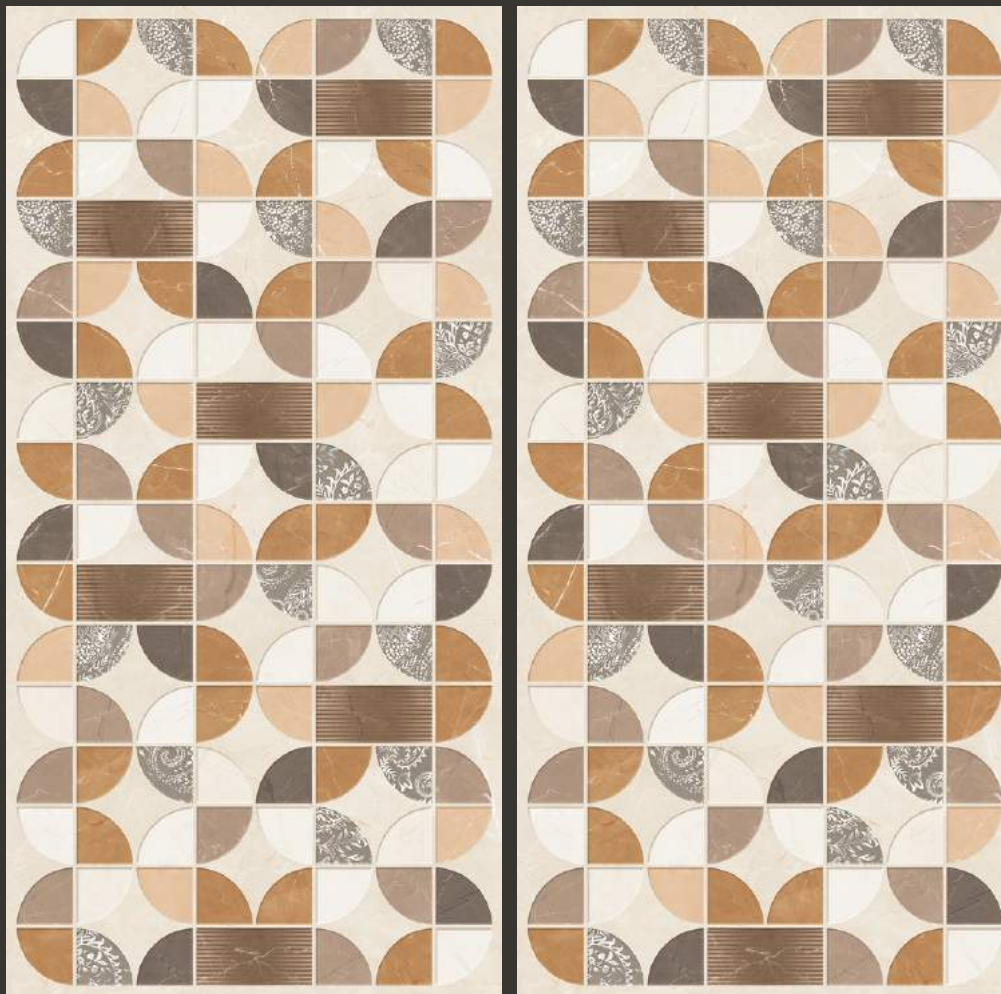

OPAL DYNA GREY

Random : 3

ORBIC CREMA

THICKNESS **8.5 MM**

ORBIC BROWN DECOR

ORBIC BROWN

SIZE **600 X 1200 MM**

ORBIC CREMA