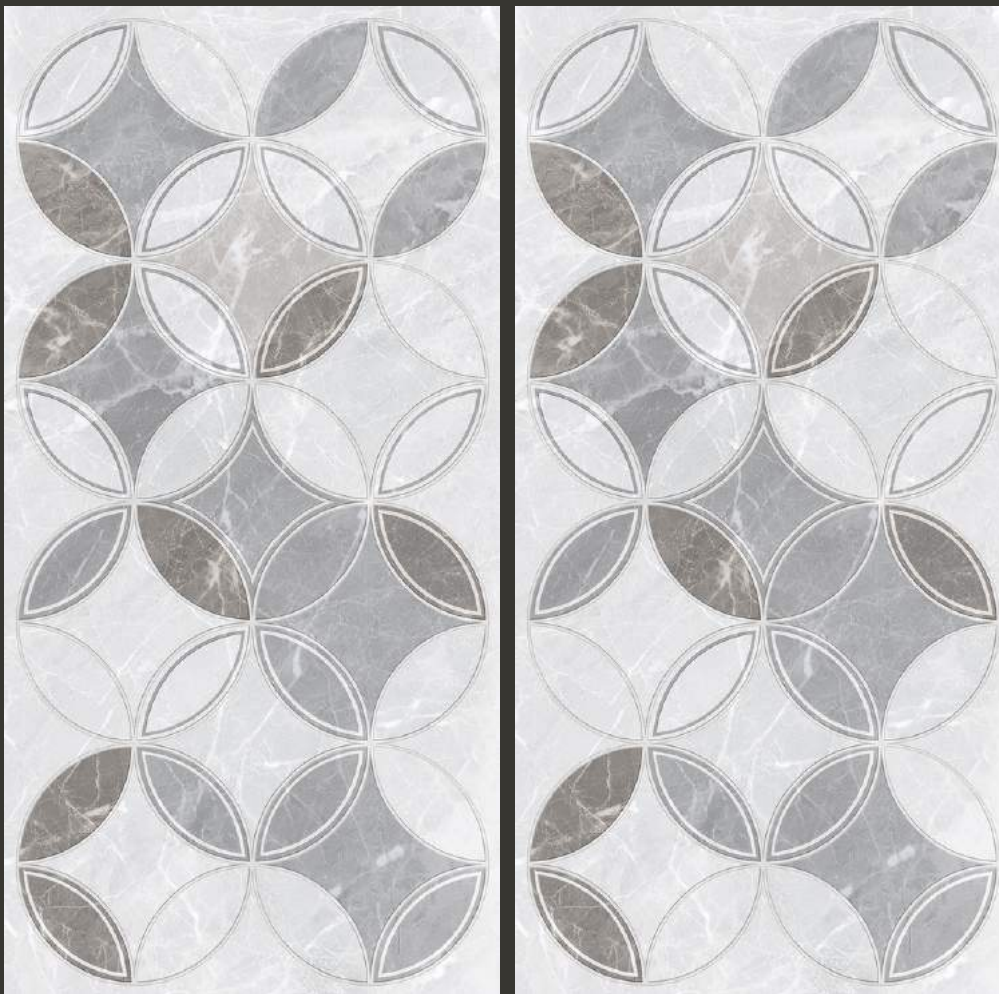

SIGNATURE CREMA

SIGNATURE LIGHT GREY

Finish : **Glossy**
Random : **5**

THICKNESS **8.5 MM**

SIGNATURE LIGHT GREY DECOR

SIGNATURE GREY

Finish : **Glossy**
Random : **5**

SIZE **600 X 1200 MM**