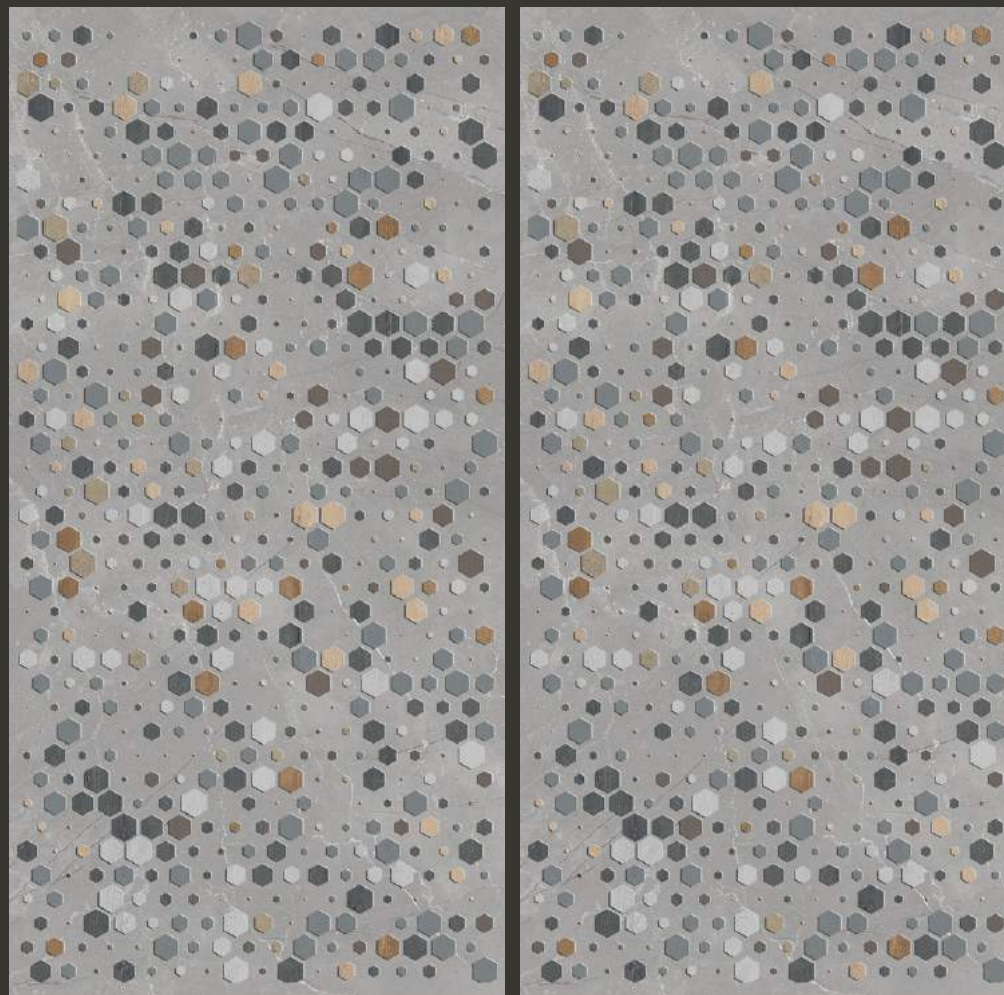

AMRELO GREY DARK DECOR