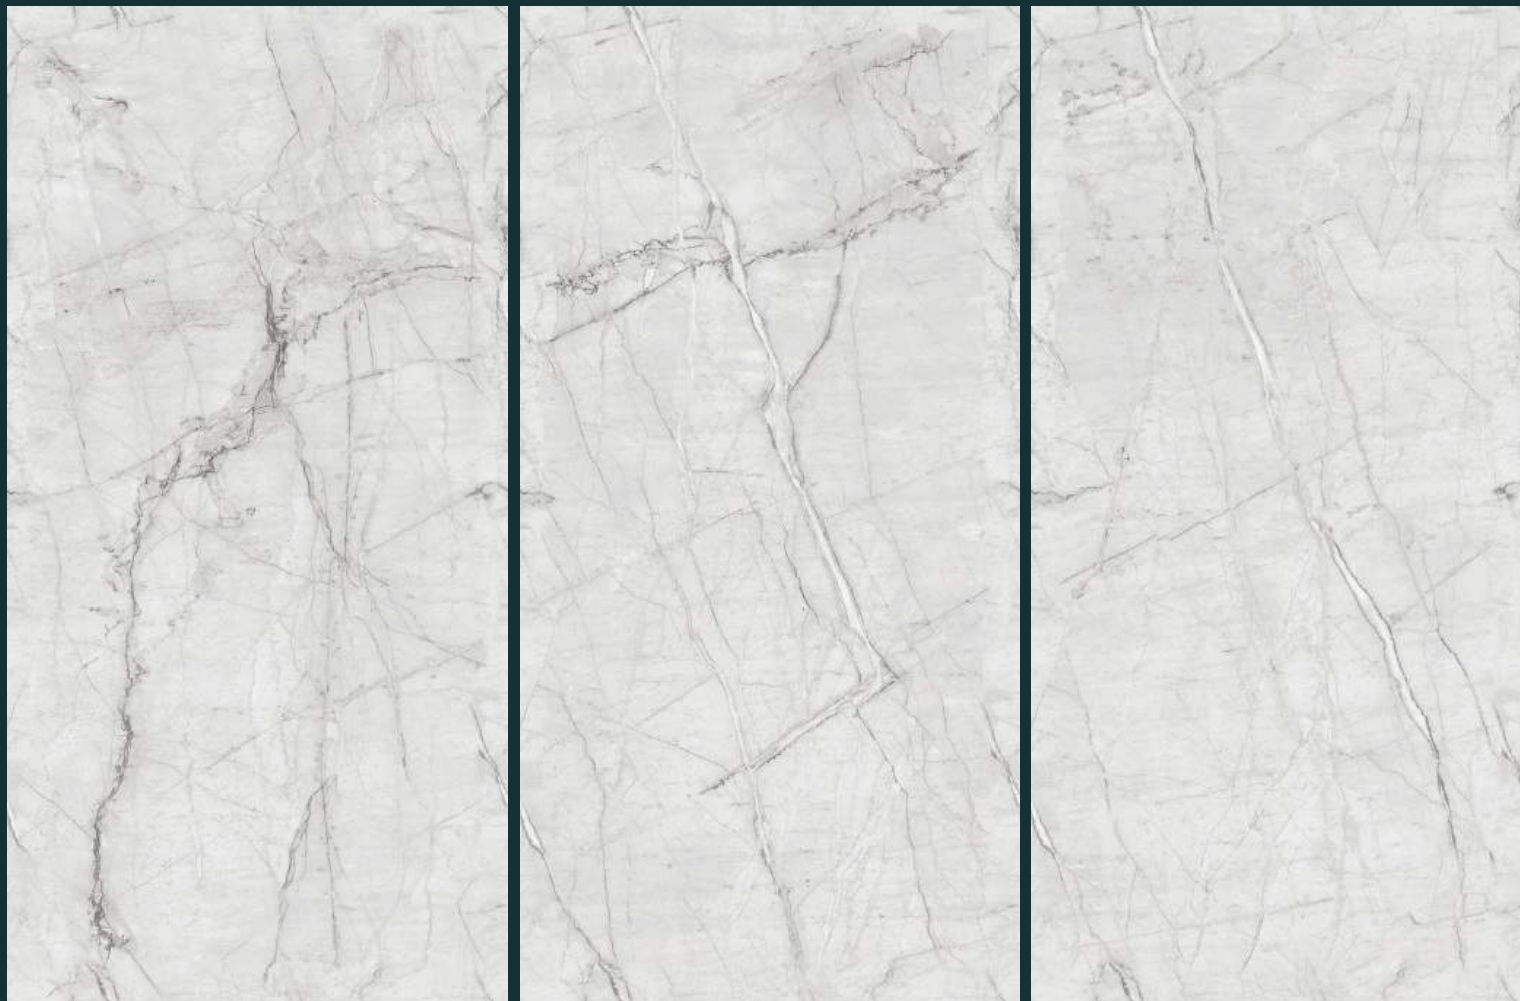

I-GENOVA

600 X 1200 MM

Glossy

RANDOM

4

THICKNESS 8.5 MM