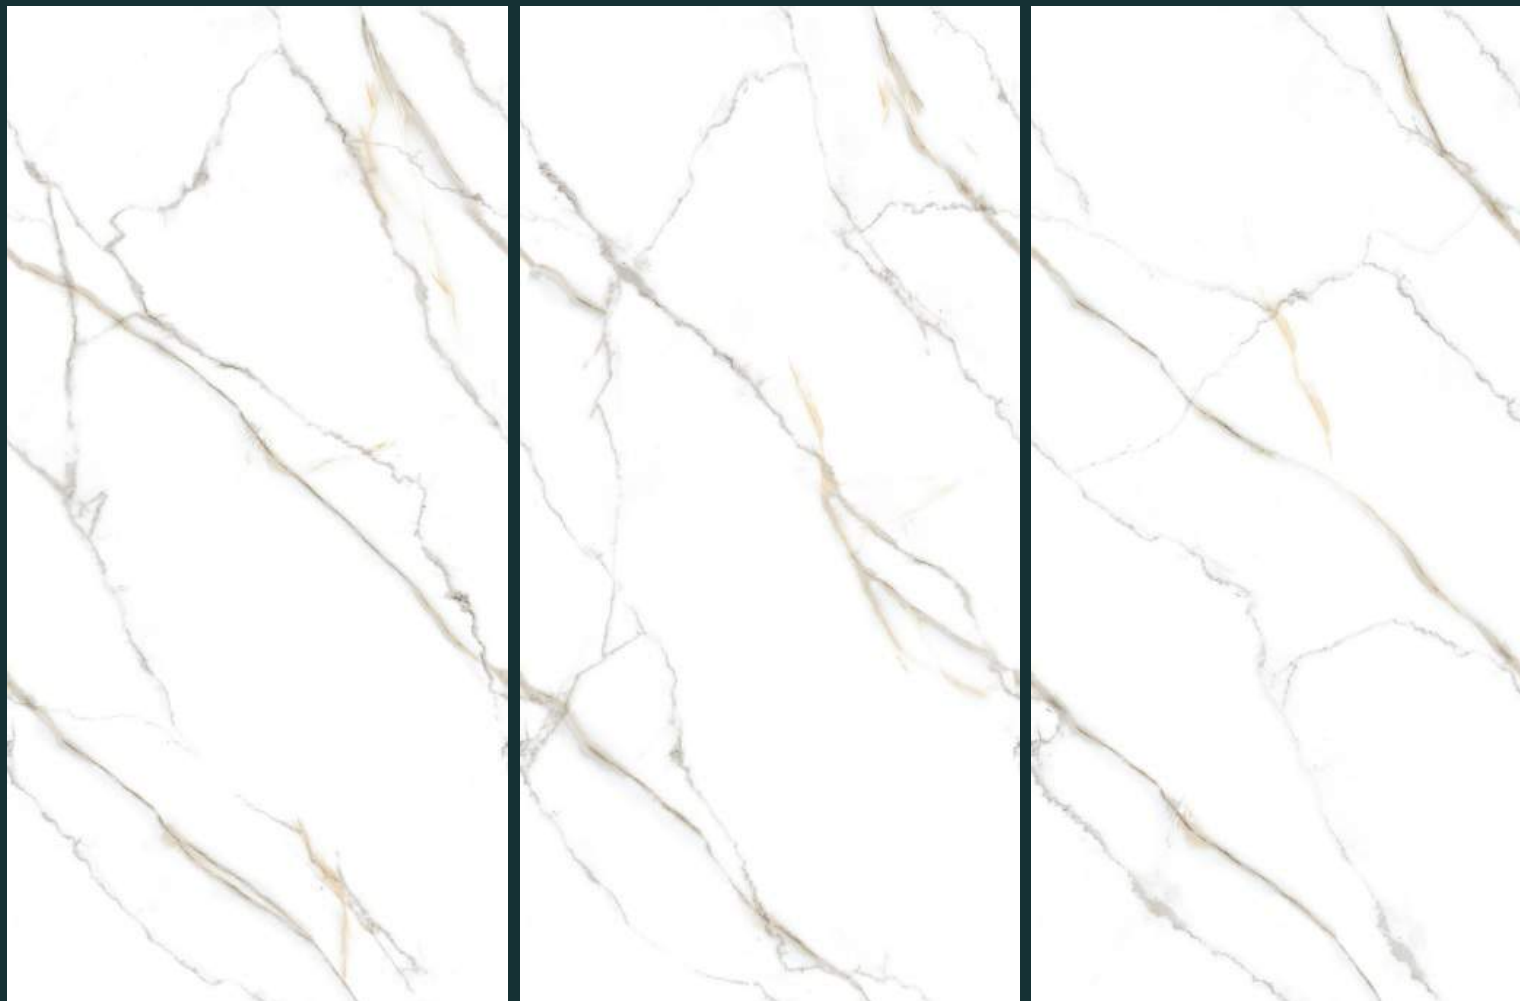

I-VOLCANO STATURIO

600 X 1200 MM

Glossy

RANDOM

5

THICKNESS 8.5 MM