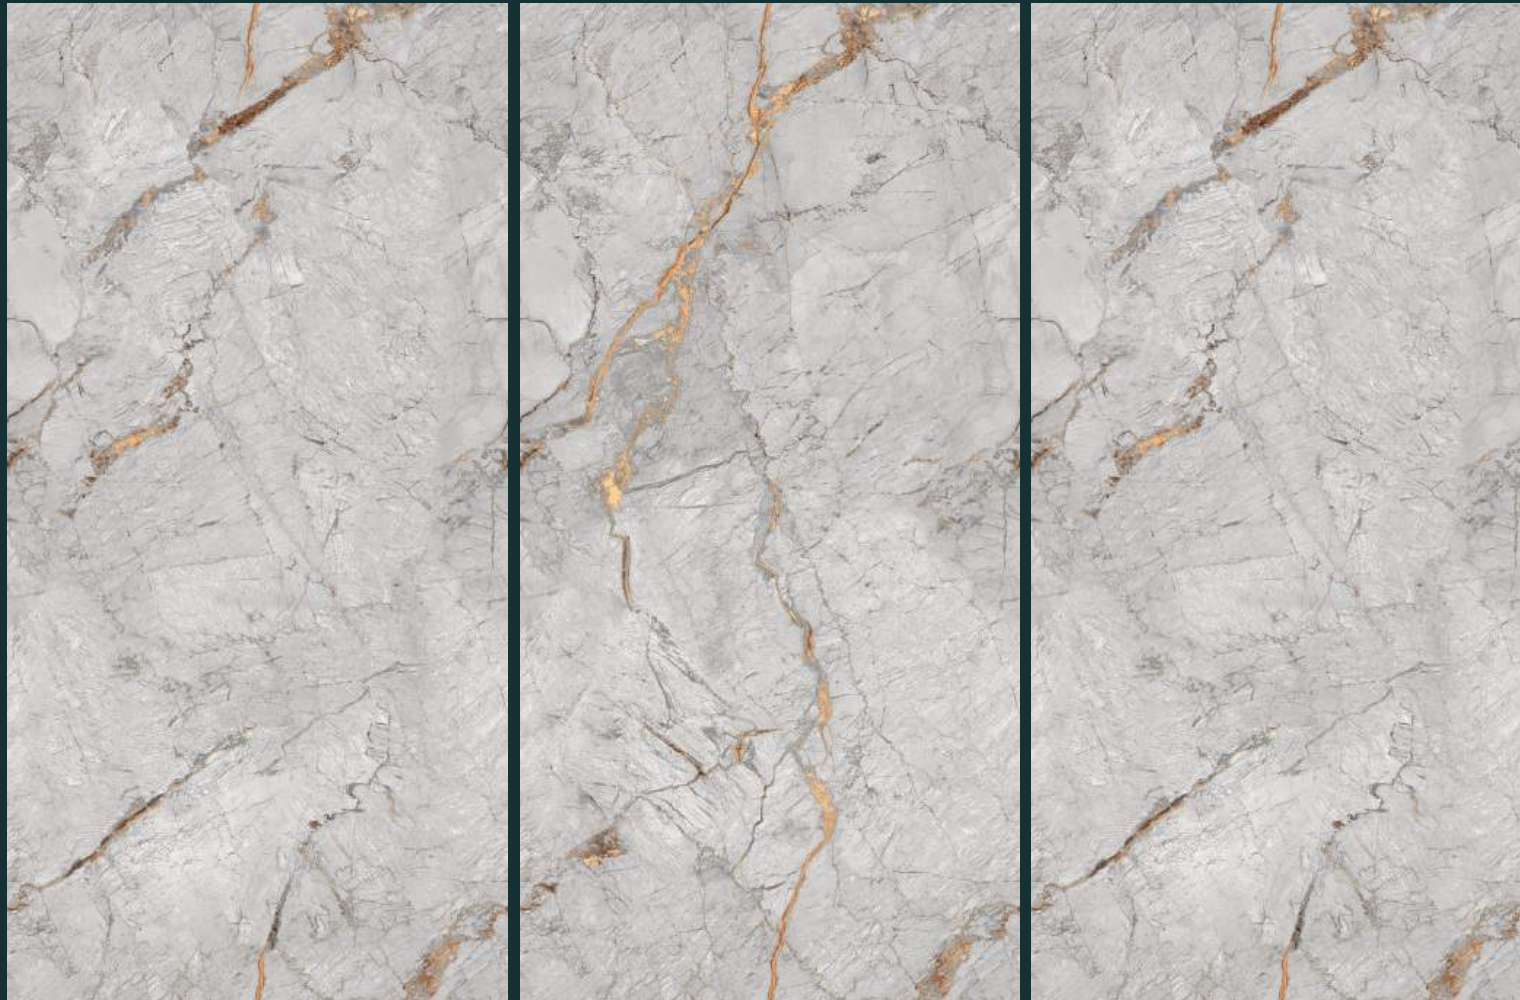

I-JEFF LIGHT GREY

600 X 1200 MM

Glossy

RANDOM

2

THICKNESS 8.5 MM