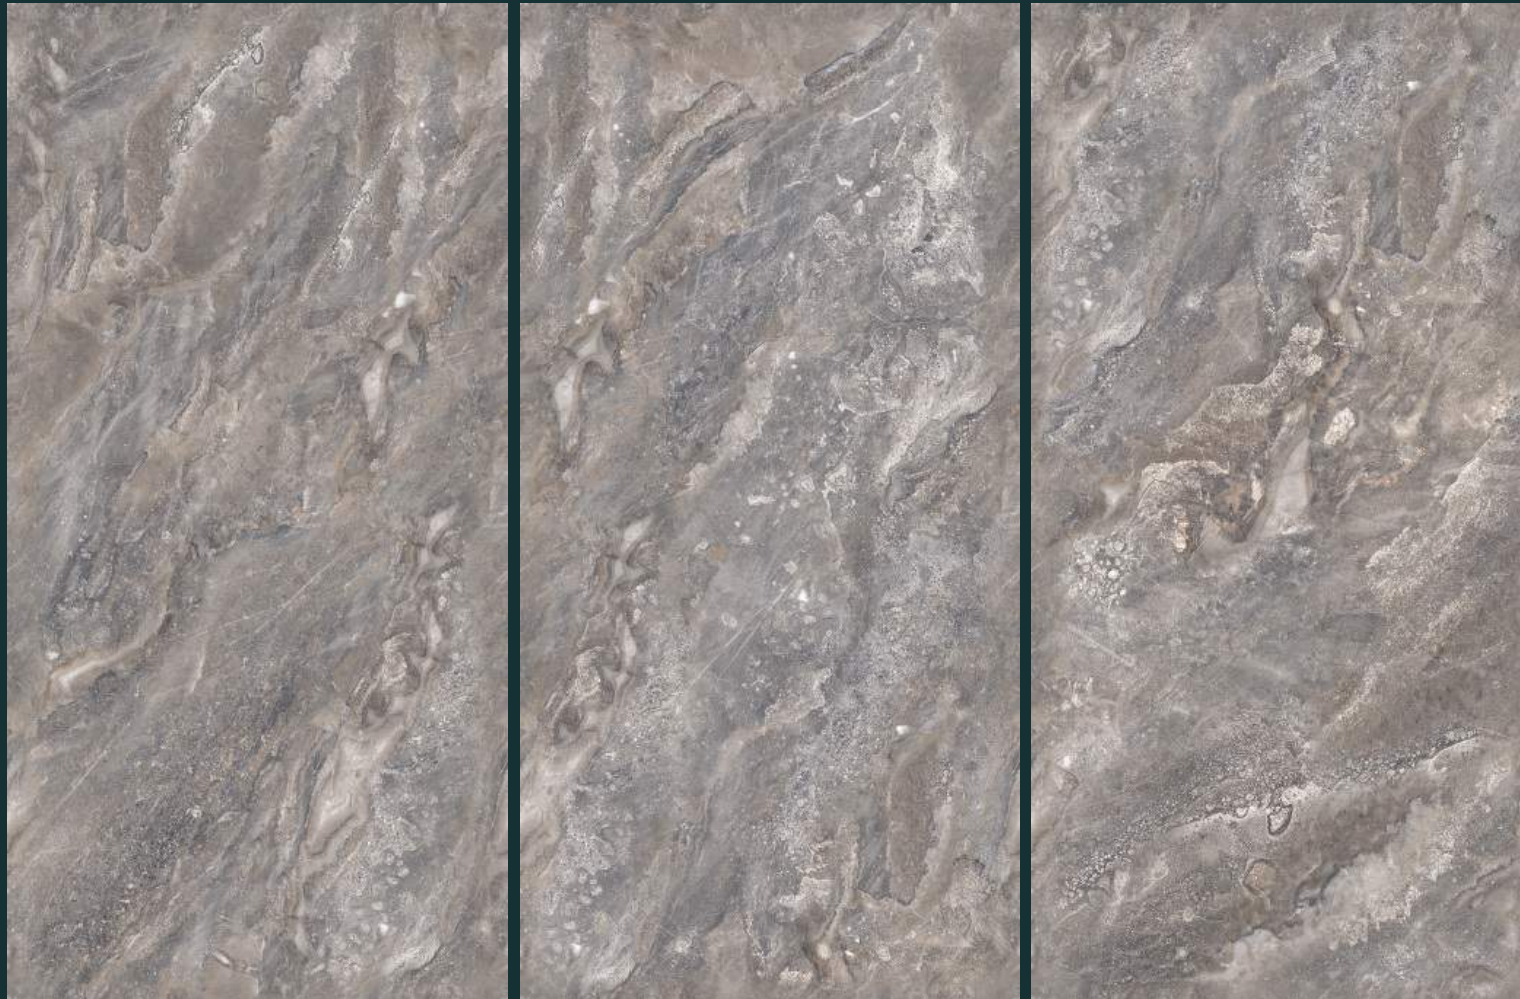

I-VELAR MOCHA

600 X 1200 MM

Glossy

RANDOM

4

THICKNESS 8.5 MM