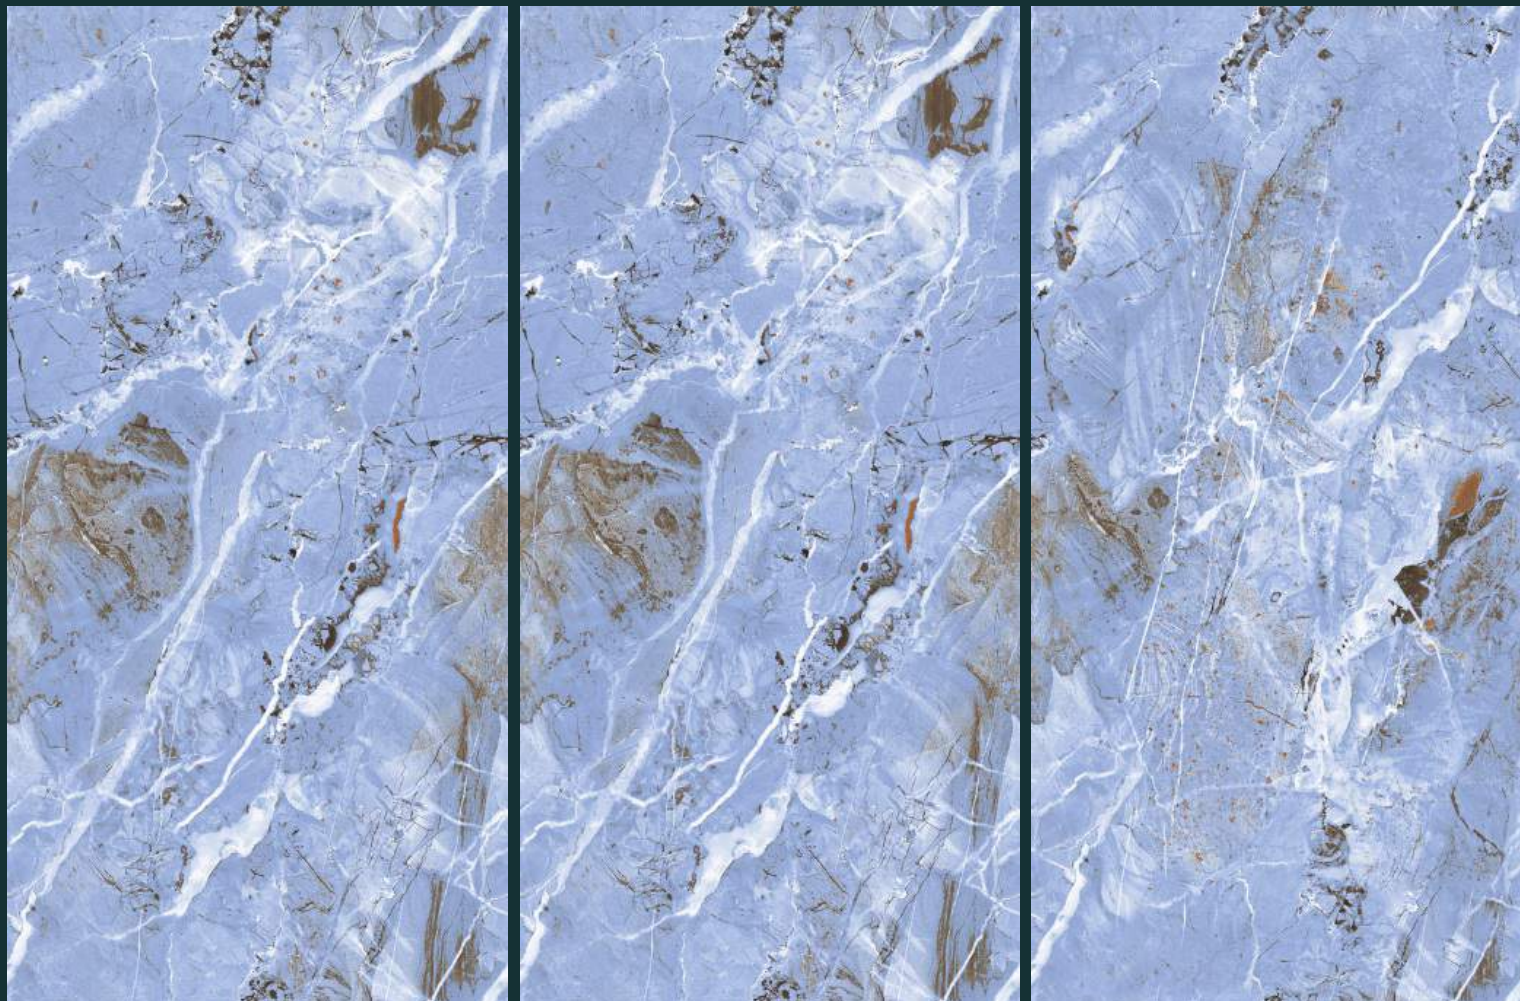

I-EMPIRE AZUL

600 X 1200 MM

Glossy

RANDOM

4

THICKNESS 8.5 MM