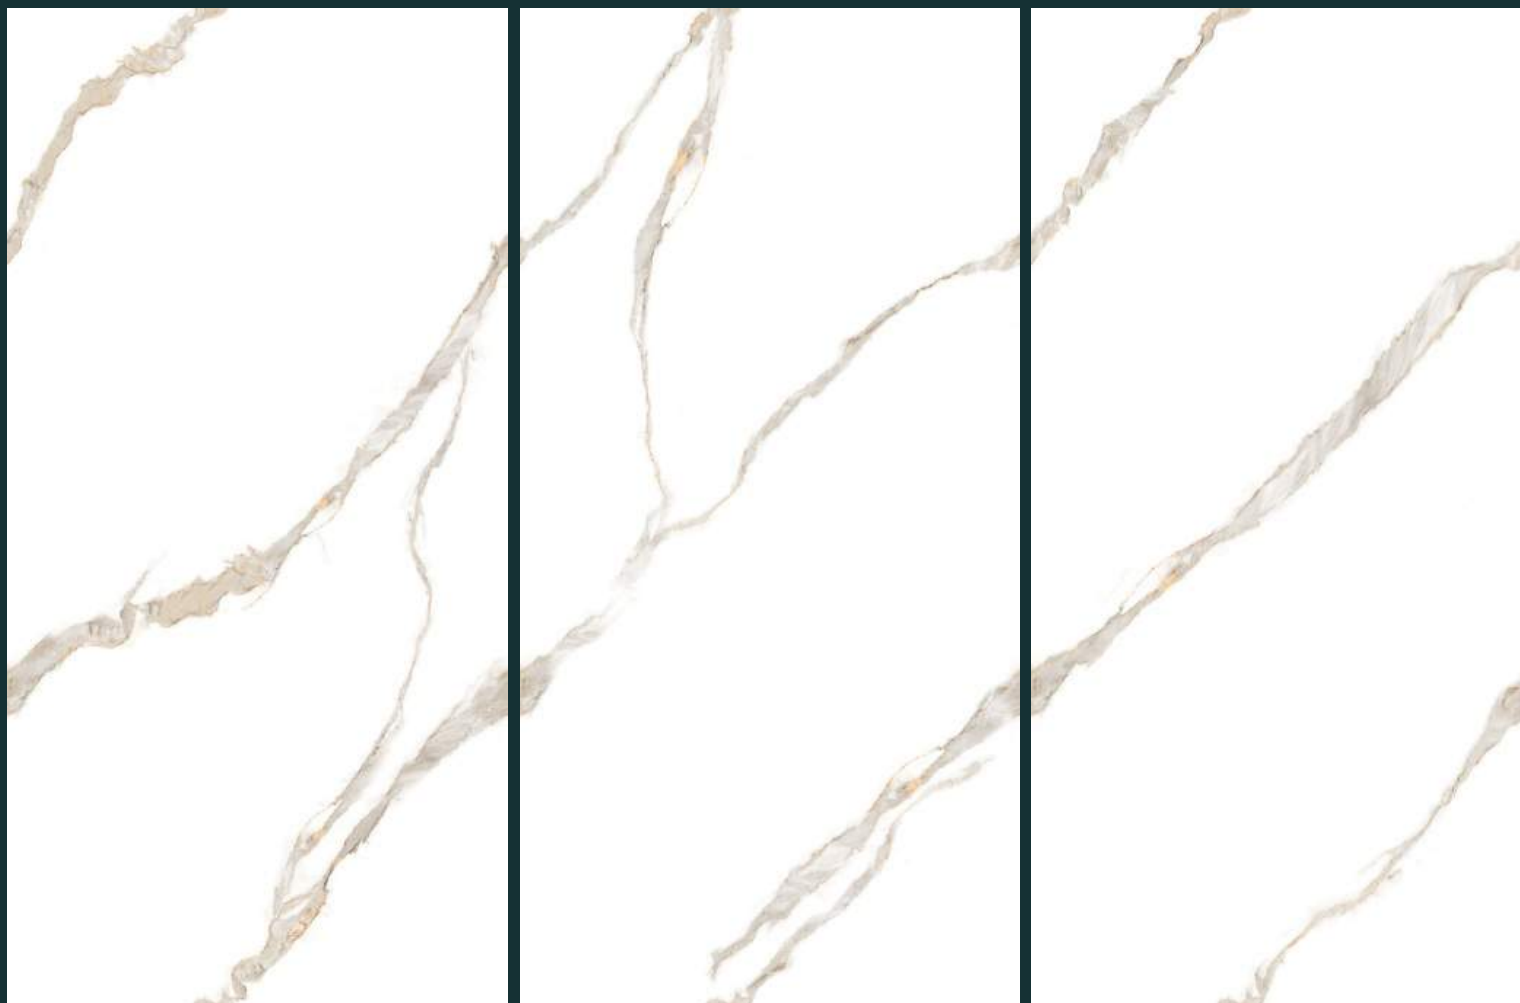

I-CASTELLO NATURAL

600 X 1200 MM

Glossy

RANDOM

3

THICKNESS 8.5 MM