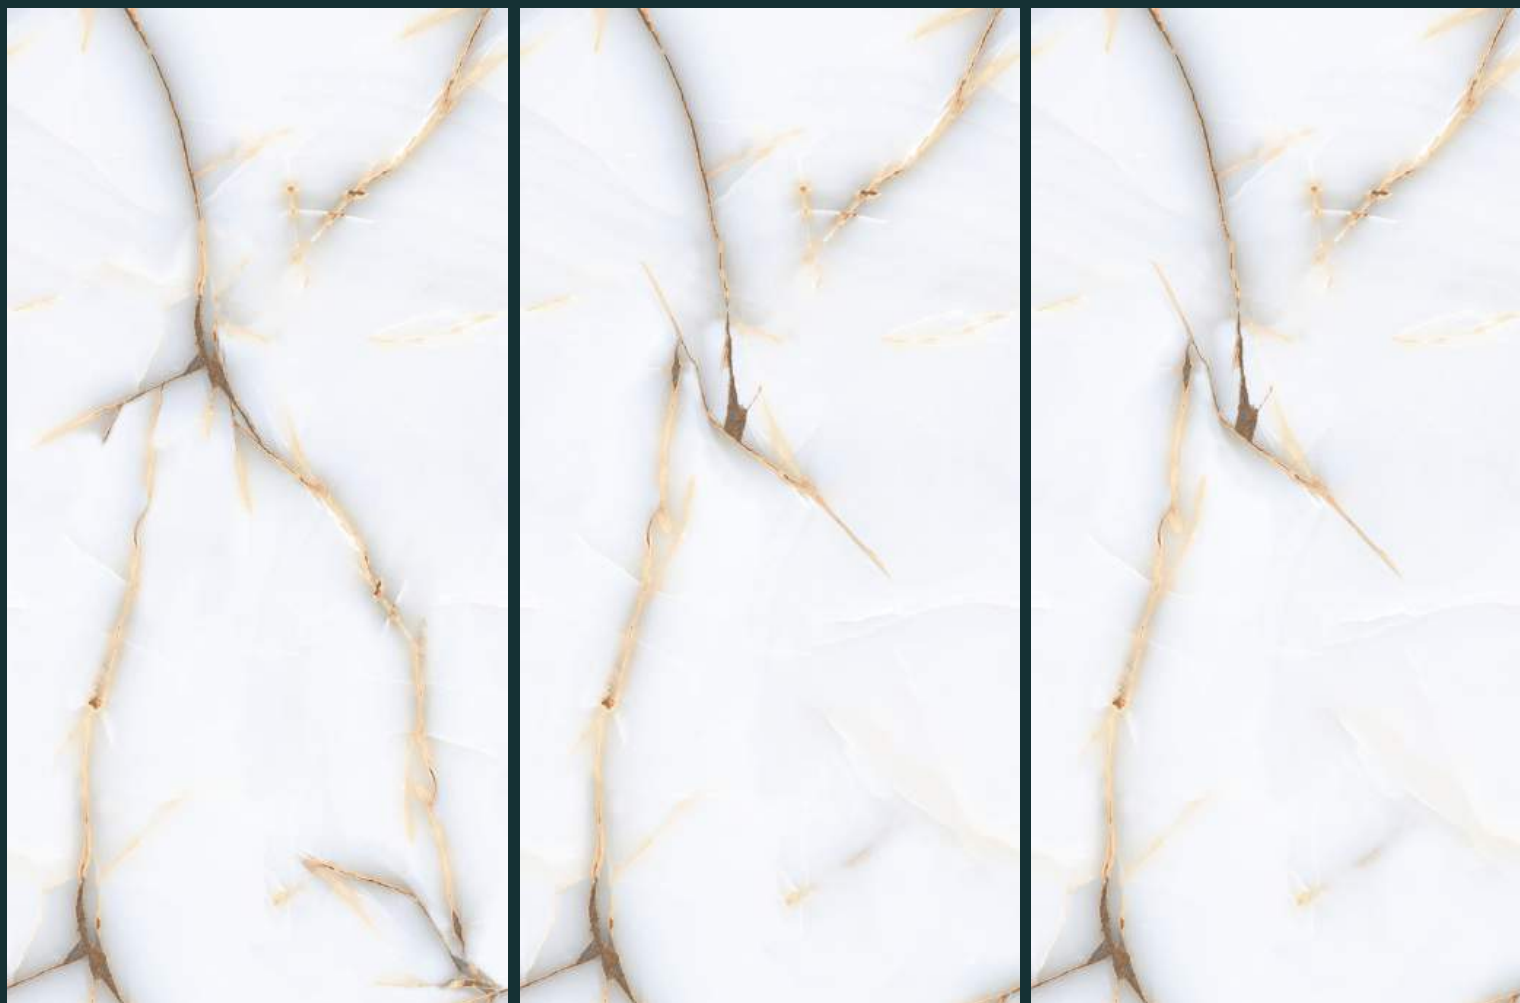

I-ZARA

600 X 1200 MM

Glossy

RANDOM

4

THICKNESS 8.5 MM