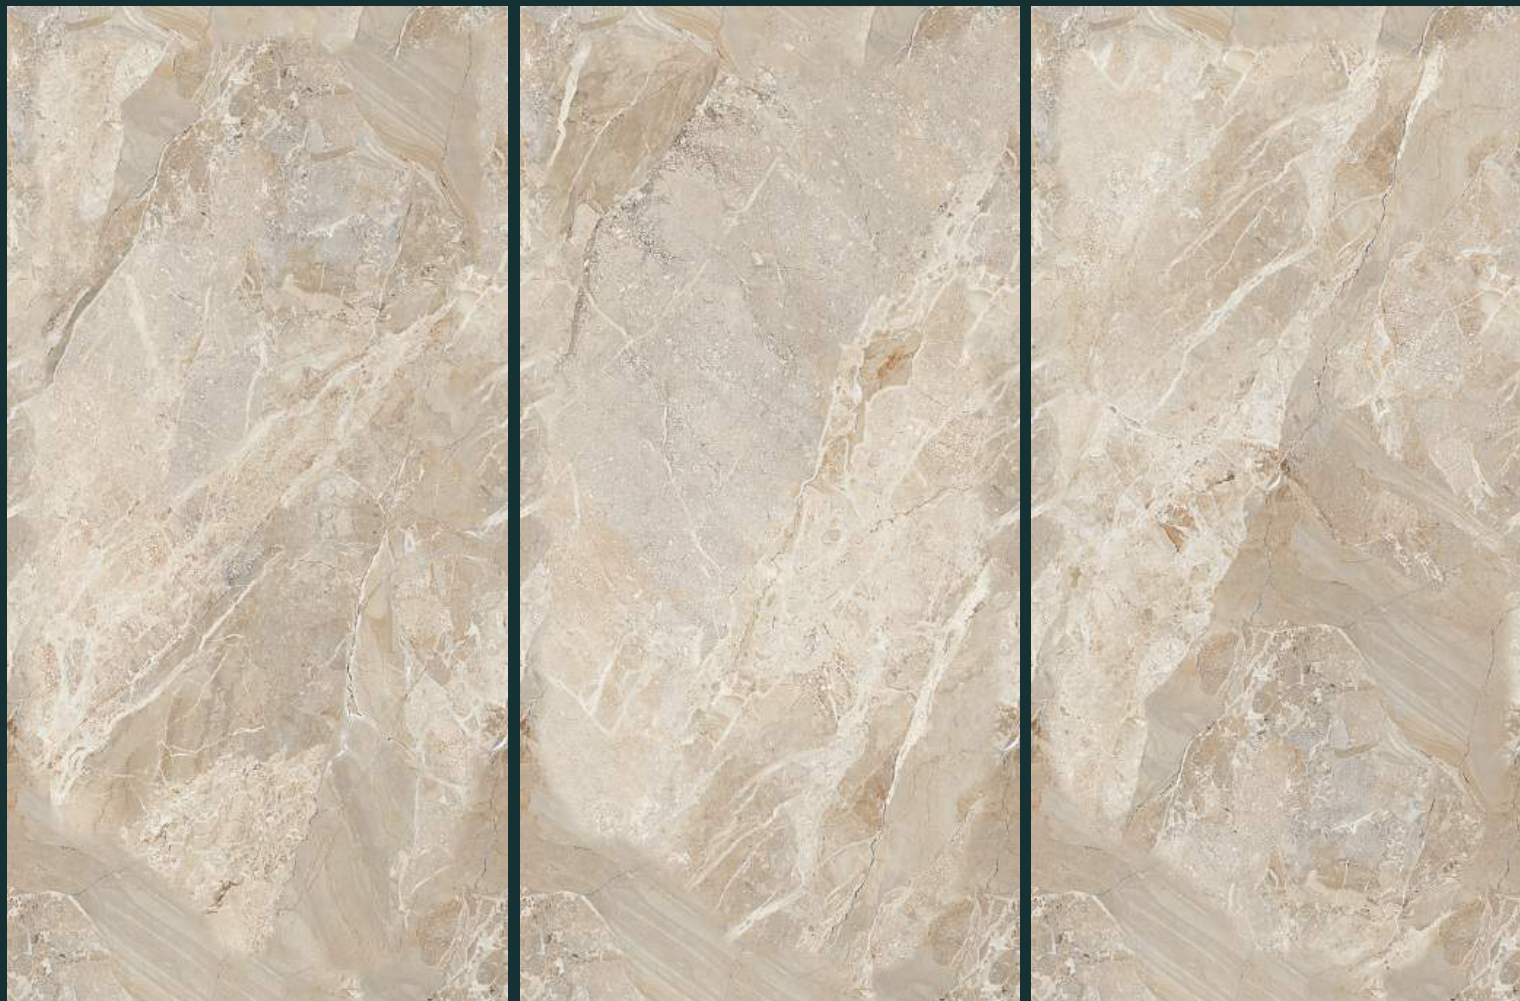

I-TUSCON

600 X 1200 MM

Glossy

RANDOM

4

THICKNESS 8.5 MM