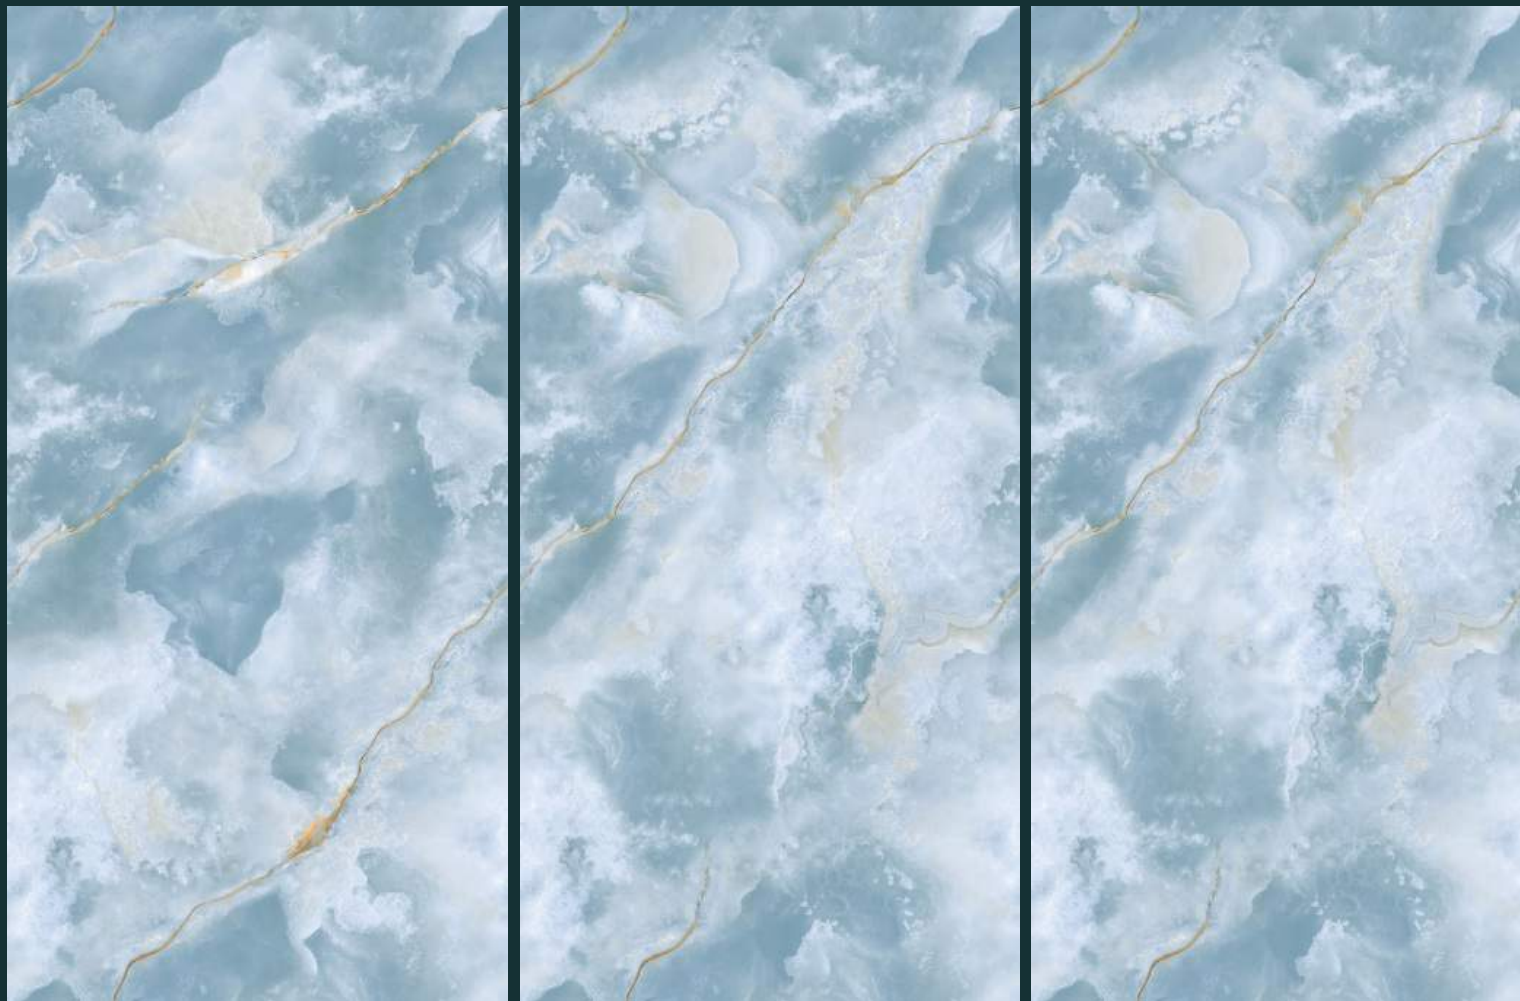

I-AURUM ONYX CYAN

600 X 1200 MM

Glossy

RANDOM

4

THICKNESS 8.5 MM