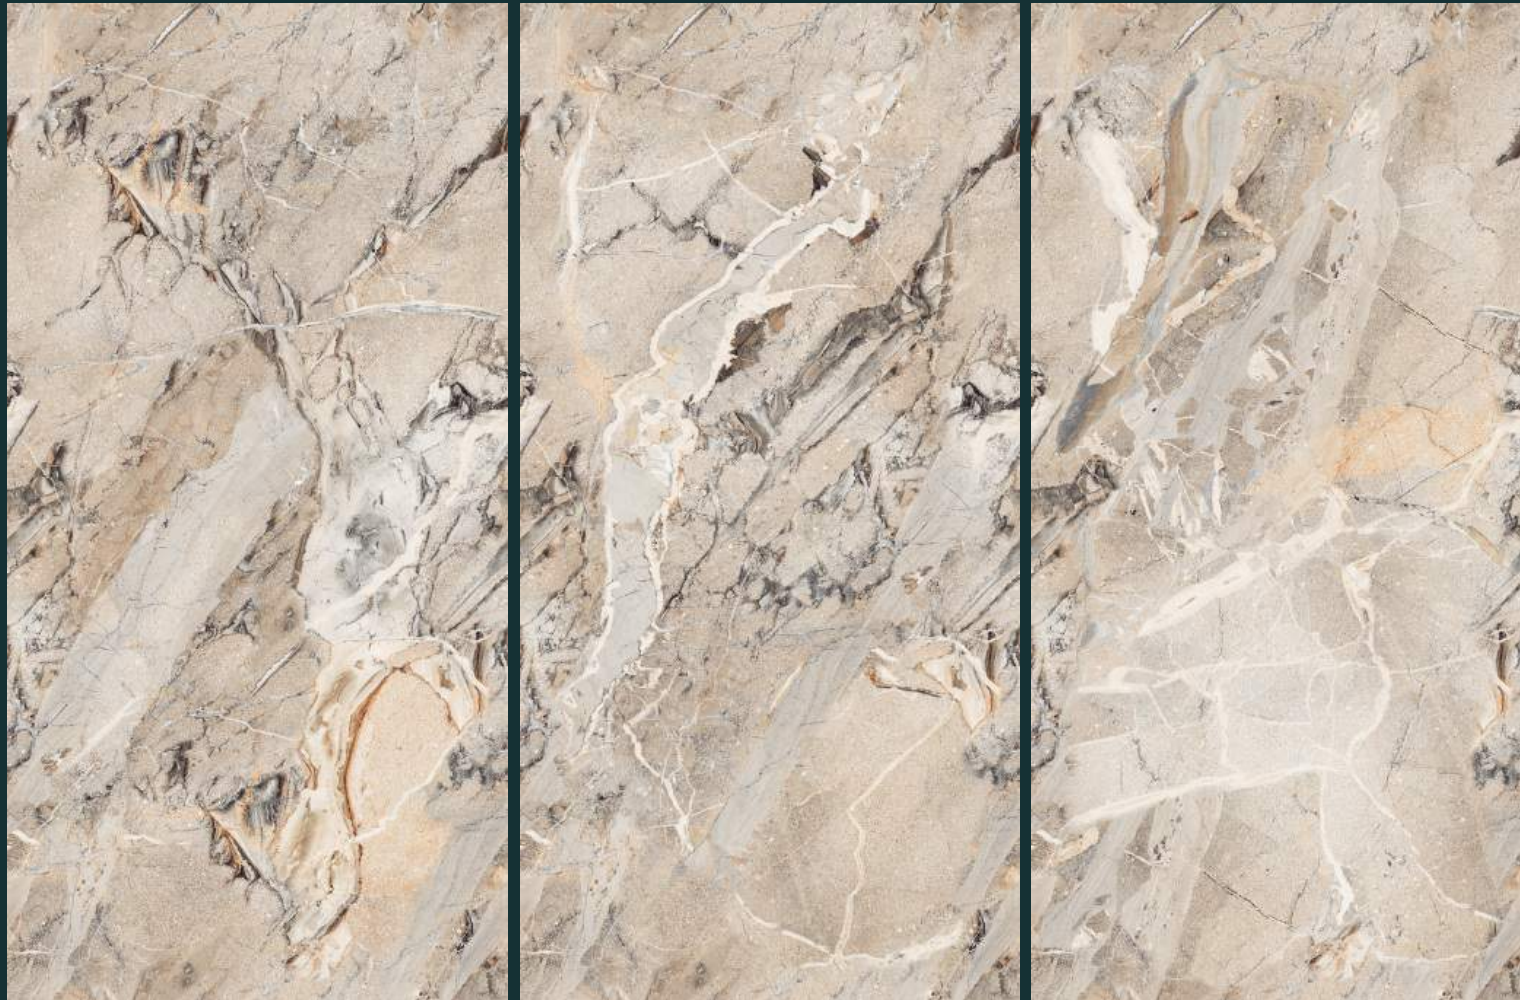

I-DOMINO SAND

600 X 1200 MM

Glossy

RANDOM

3

THICKNESS 8.5 MM