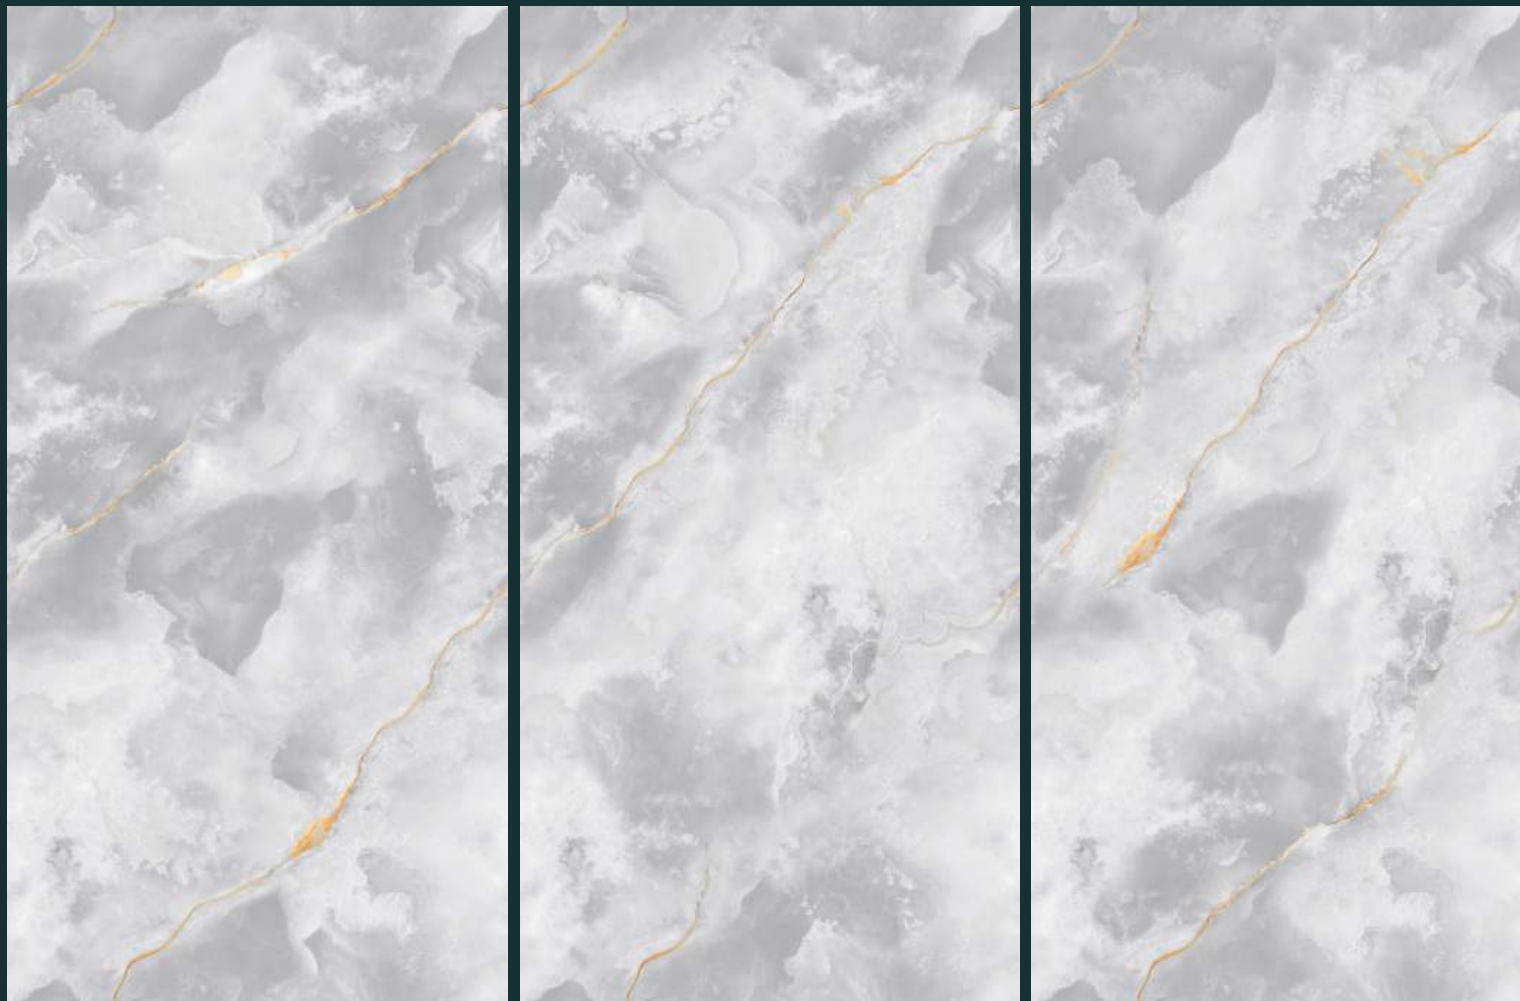

I-AURUM ONYX GREY

600 X 1200 MM

Glossy

RANDOM

4

THICKNESS 8.5 MM