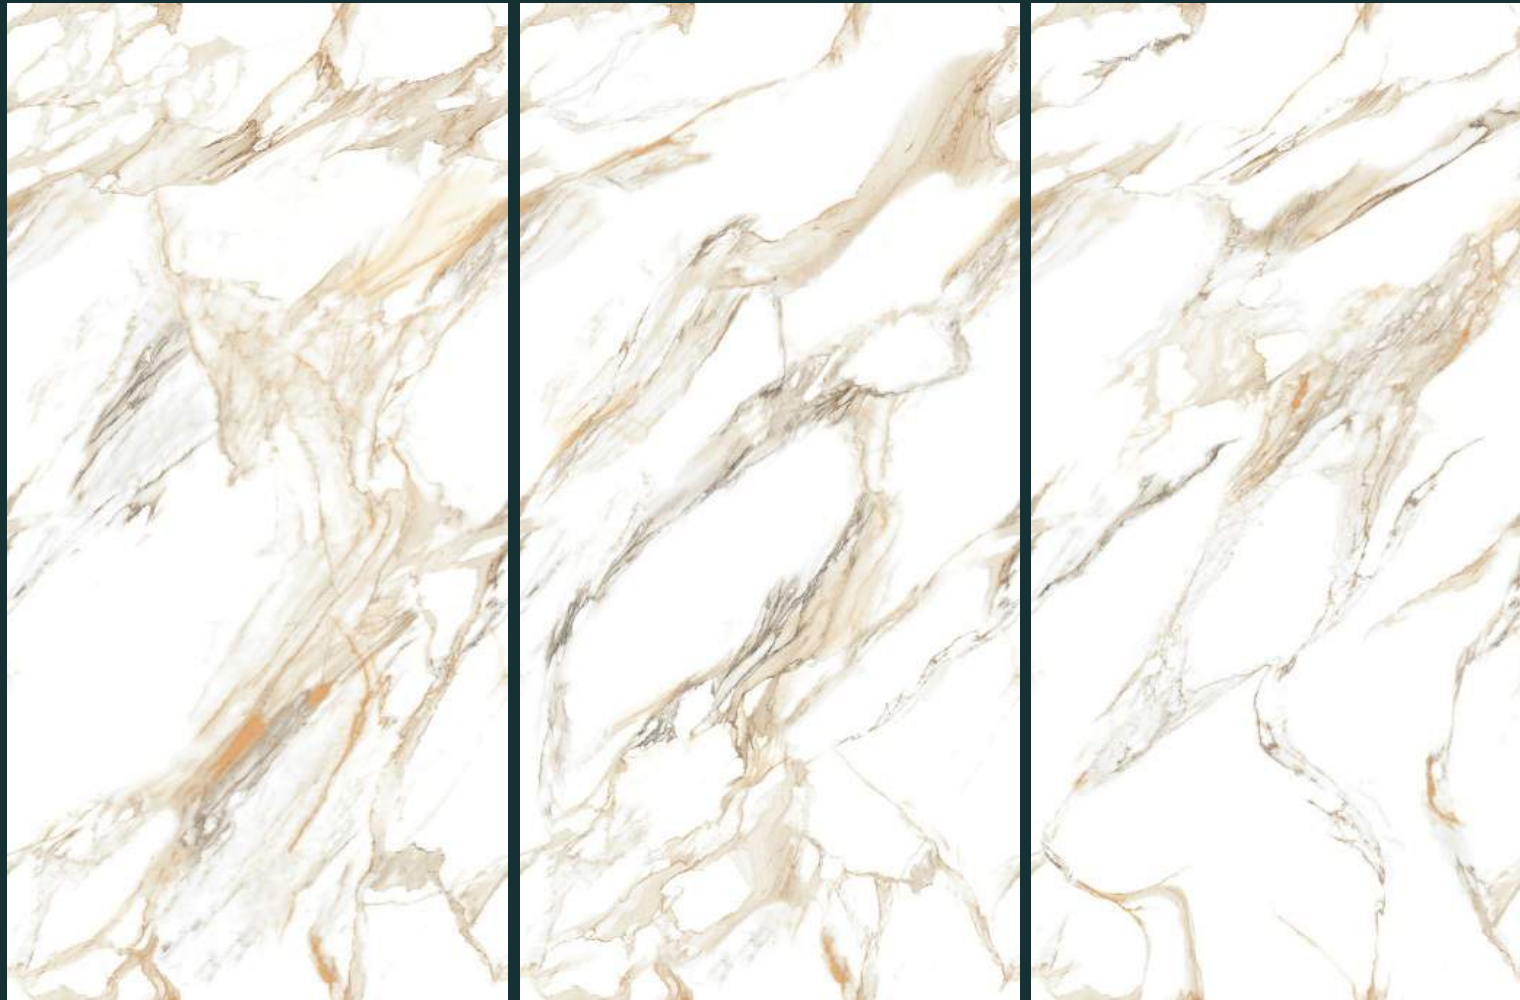

I-SILKY

600 X 1200 MM

Glossy

RANDOM

4

THICKNESS 8.5 MM