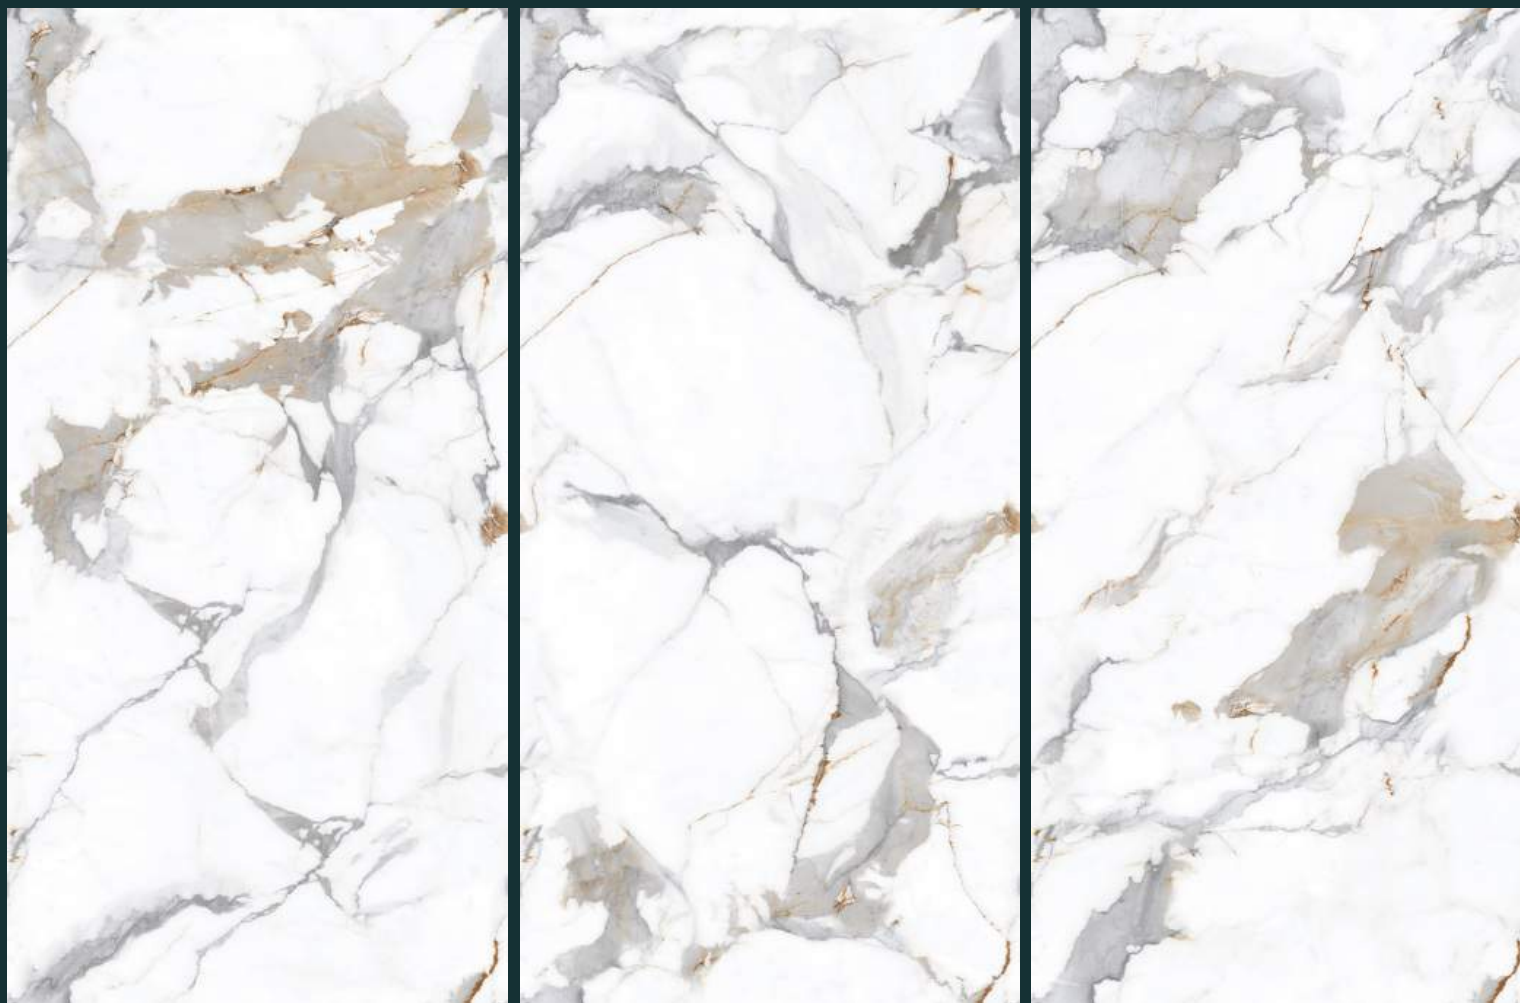

I-CUTTA

600 X 1200 MM

Glossy

RANDOM

4

THICKNESS 8.5 MM