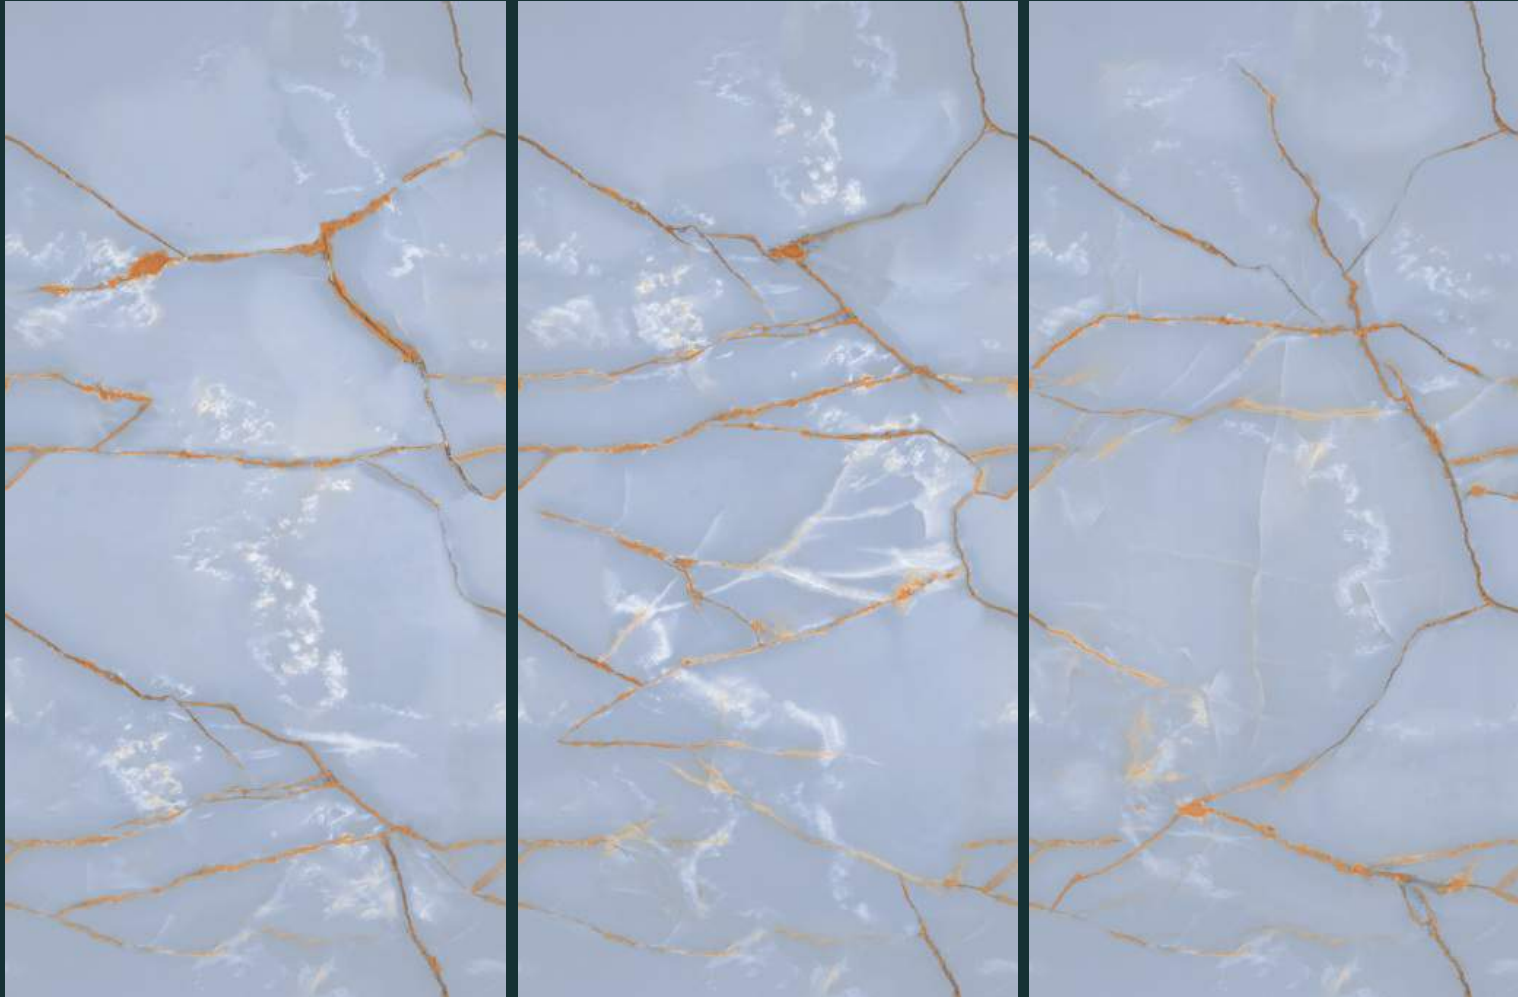

I-ROMA ONIX AZUL

600 X 1200 MM

Glossy

RANDOM

5

THICKNESS 8.5 MM