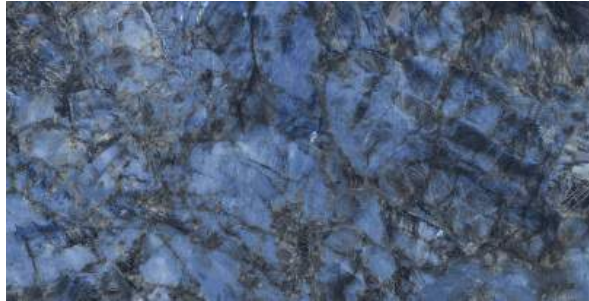

# FLORIAN

---

FLORIAN DK

**SIZE**

600 X 1200 MM

FLORIAN HL

**SURFACE**

High Glossy