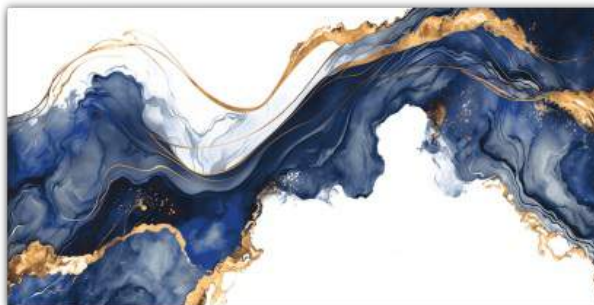

TRAVEX MULTY

SIZE

600 X 1200 MM

SURFACE

High Glossy

THICKNESS

8.5 MM

RANDOM

3