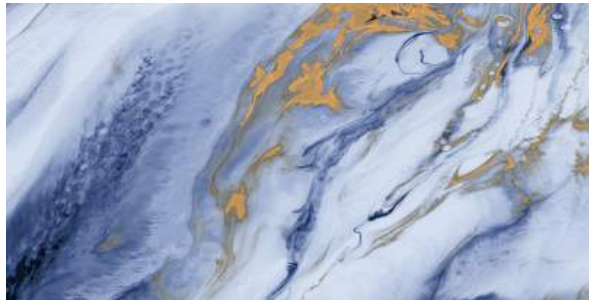

SENTOS BLUE

SIZE

600 X 1200 MM

SURFACE

High Glossy

THICKNESS

8.5 MM

RANDOM

4