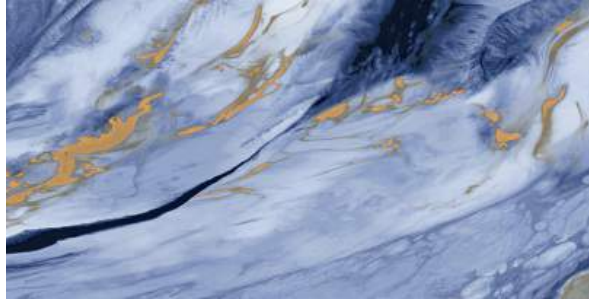

SENTOS BLUE

SIZE

600 X 1200 MM

SURFACE

High Glossy

THICKNESS

8.5 MM

RANDOM

4