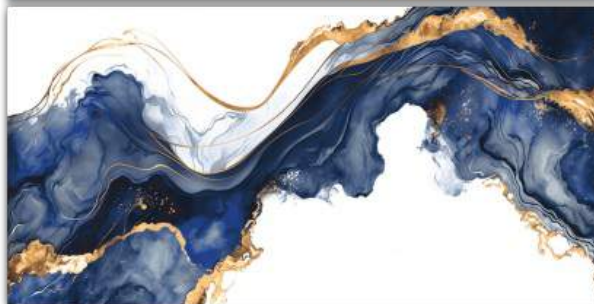

TRAVEX MULTY

SIZE

600 X 1200 MM

SURFACE

High Glossy

THICKNESS

8.5 MM

RANDOM

3