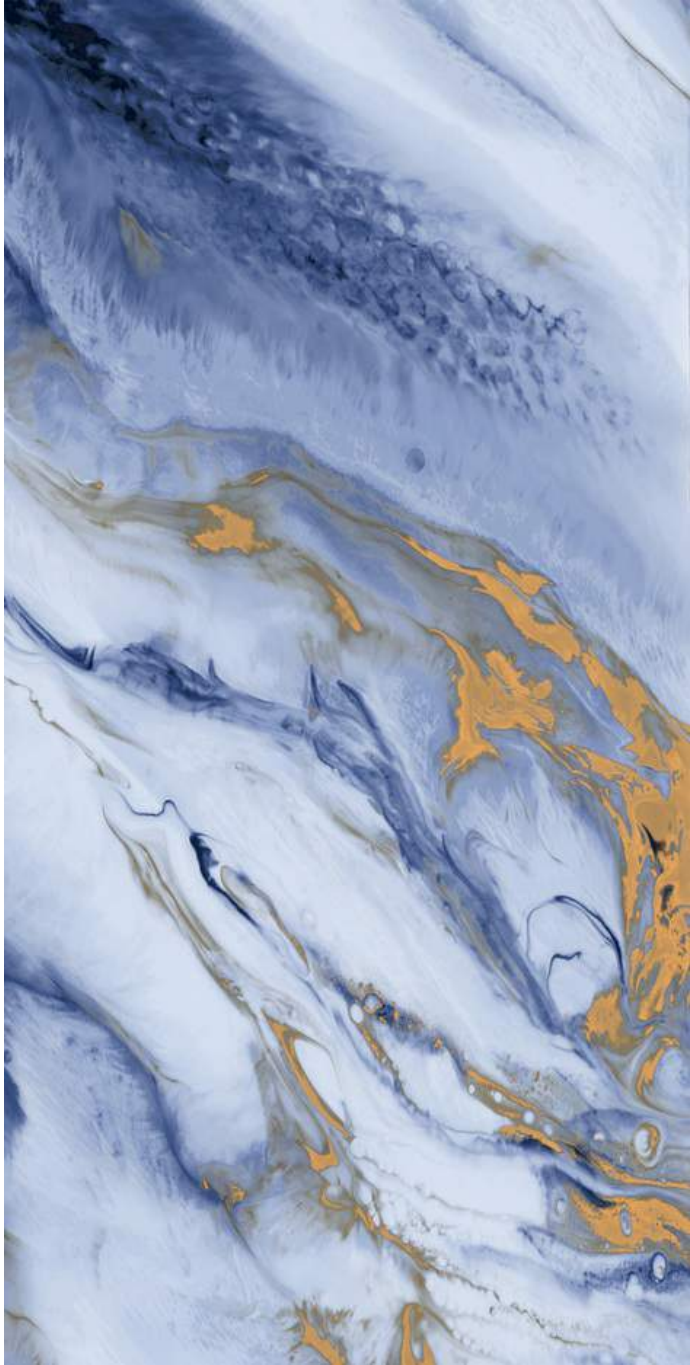

SENTOS BLUE

SIZE

600 X 1200 MM

SURFACE

High Glossy

THICKNESS

8.5 MM

RANDOM

4