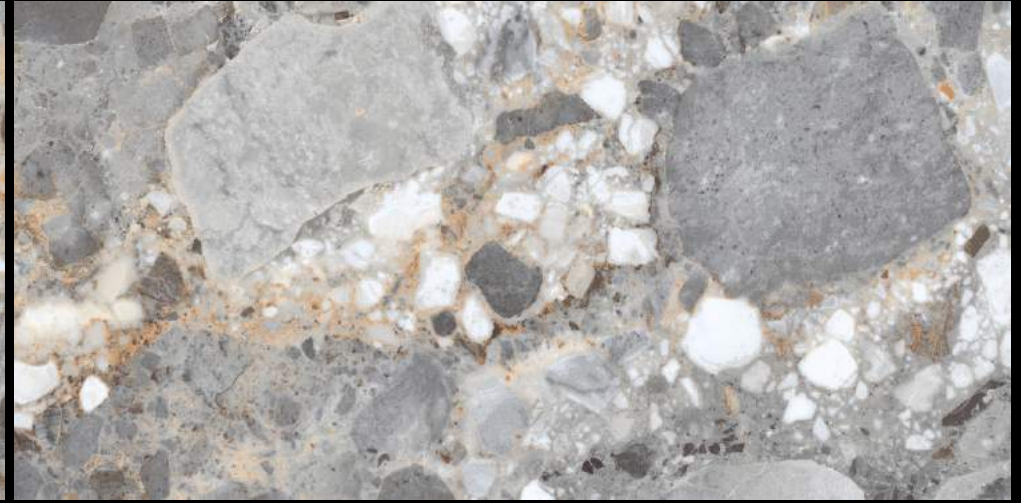

DUMOS GREY

RANDOM - 5

SIZE : 600 X 1200 MM
THICKNESS : 8.5 MM
SURFACE : Glossy