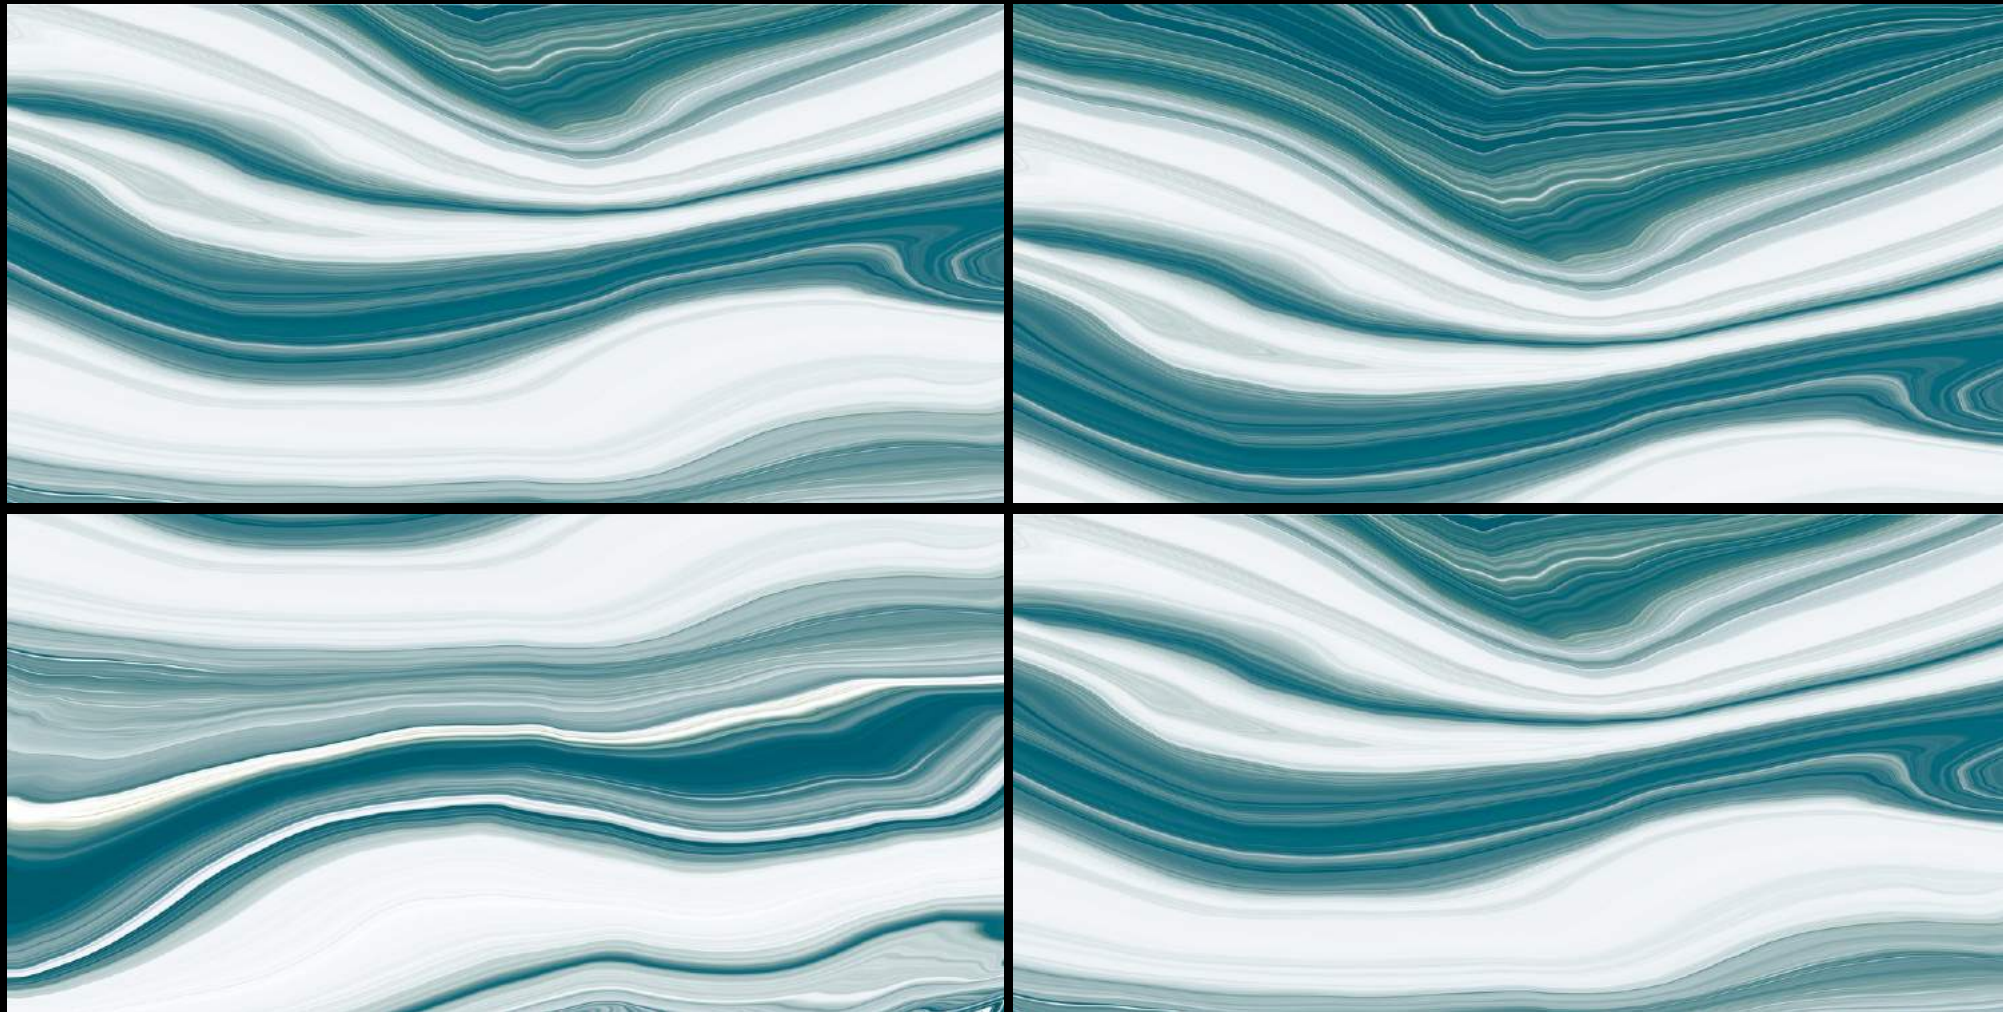

ABRON AQUA

RANDOM - 3

SIZE : 600 X 1200 MM

THICKNESS : 8.5 MM

SURFACE : Glossy