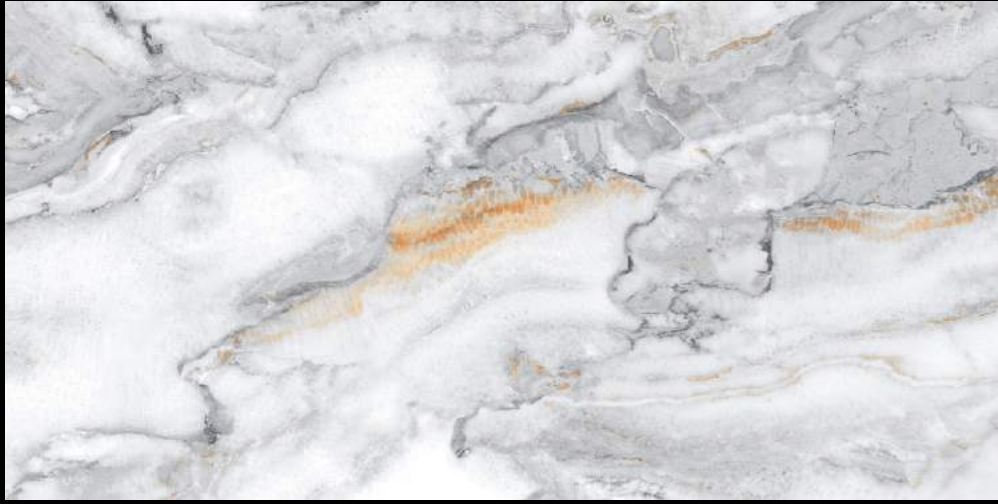

GOLDEN WAVE

RANDOM - 5

SIZE : 600 X 1200 MM

THICKNESS : 8.5 MM

SURFACE : Glossy