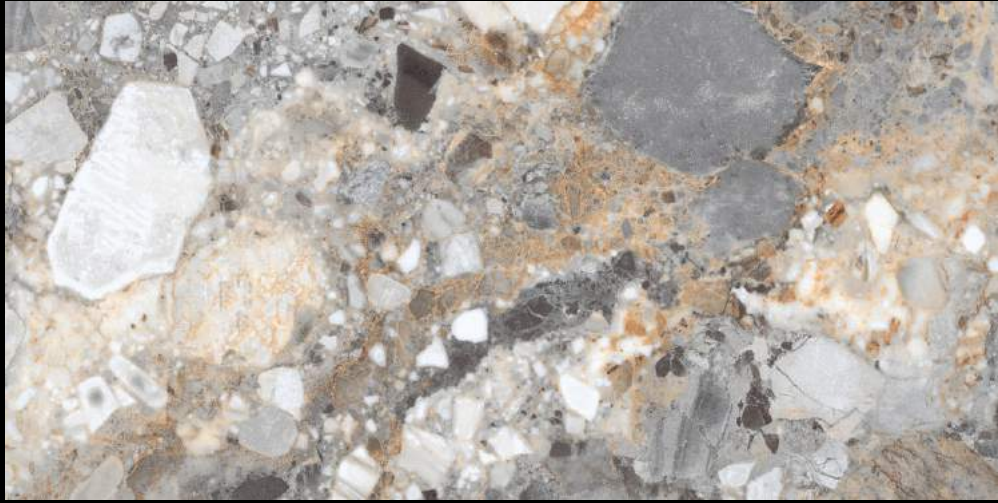

DUMOS GREY

RANDOM - 5

SIZE : 600 X 1200 MM
THICKNESS : 8.5 MM
SURFACE : Glossy