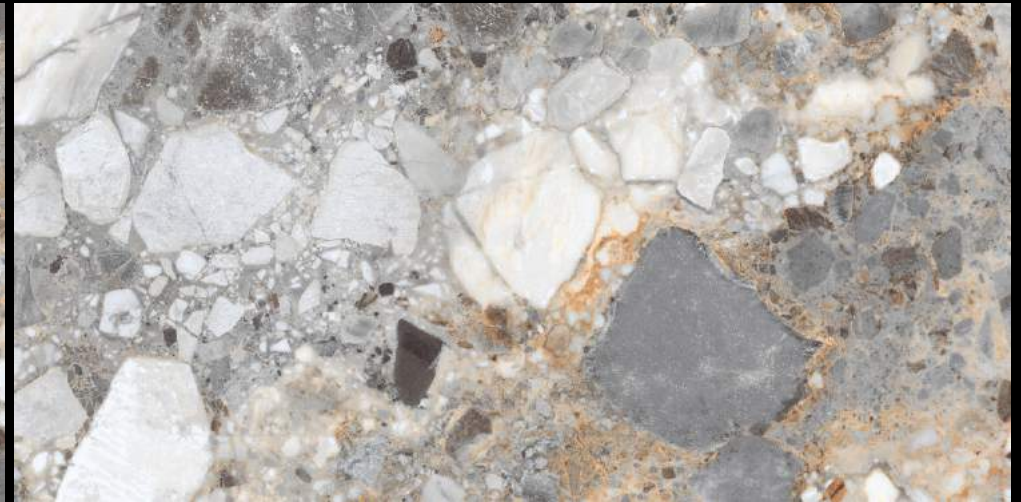

DUMOS GREY

RANDOM - 5

SIZE : 600 X 1200 MM
THICKNESS : 8.5 MM
SURFACE : Glossy