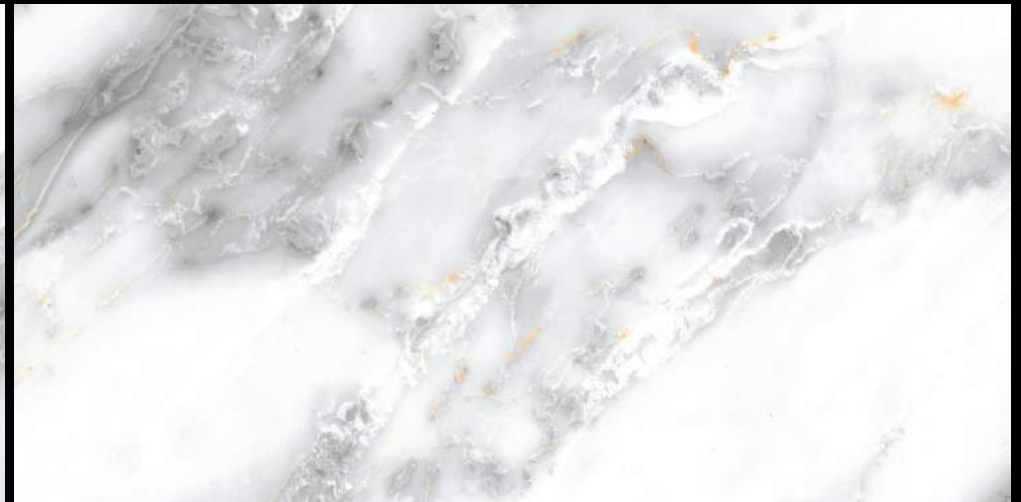

JORDAN GREY

RANDOM - 5

SIZE : 600 X 1200 MM

THICKNESS : 8.5 MM

SURFACE : Glossy