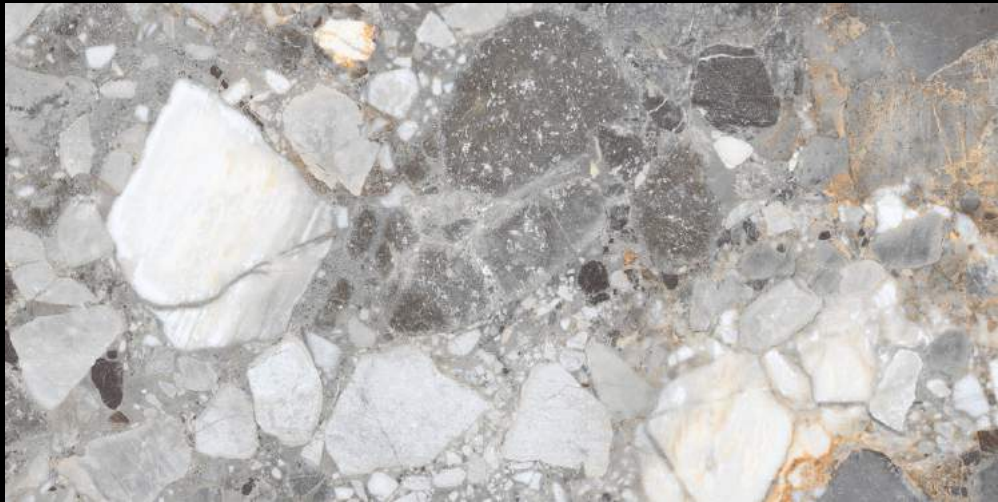

DUMOS GREY

RANDOM - 5

SIZE : 600 X 1200 MM
THICKNESS : 8.5 MM
SURFACE : Glossy