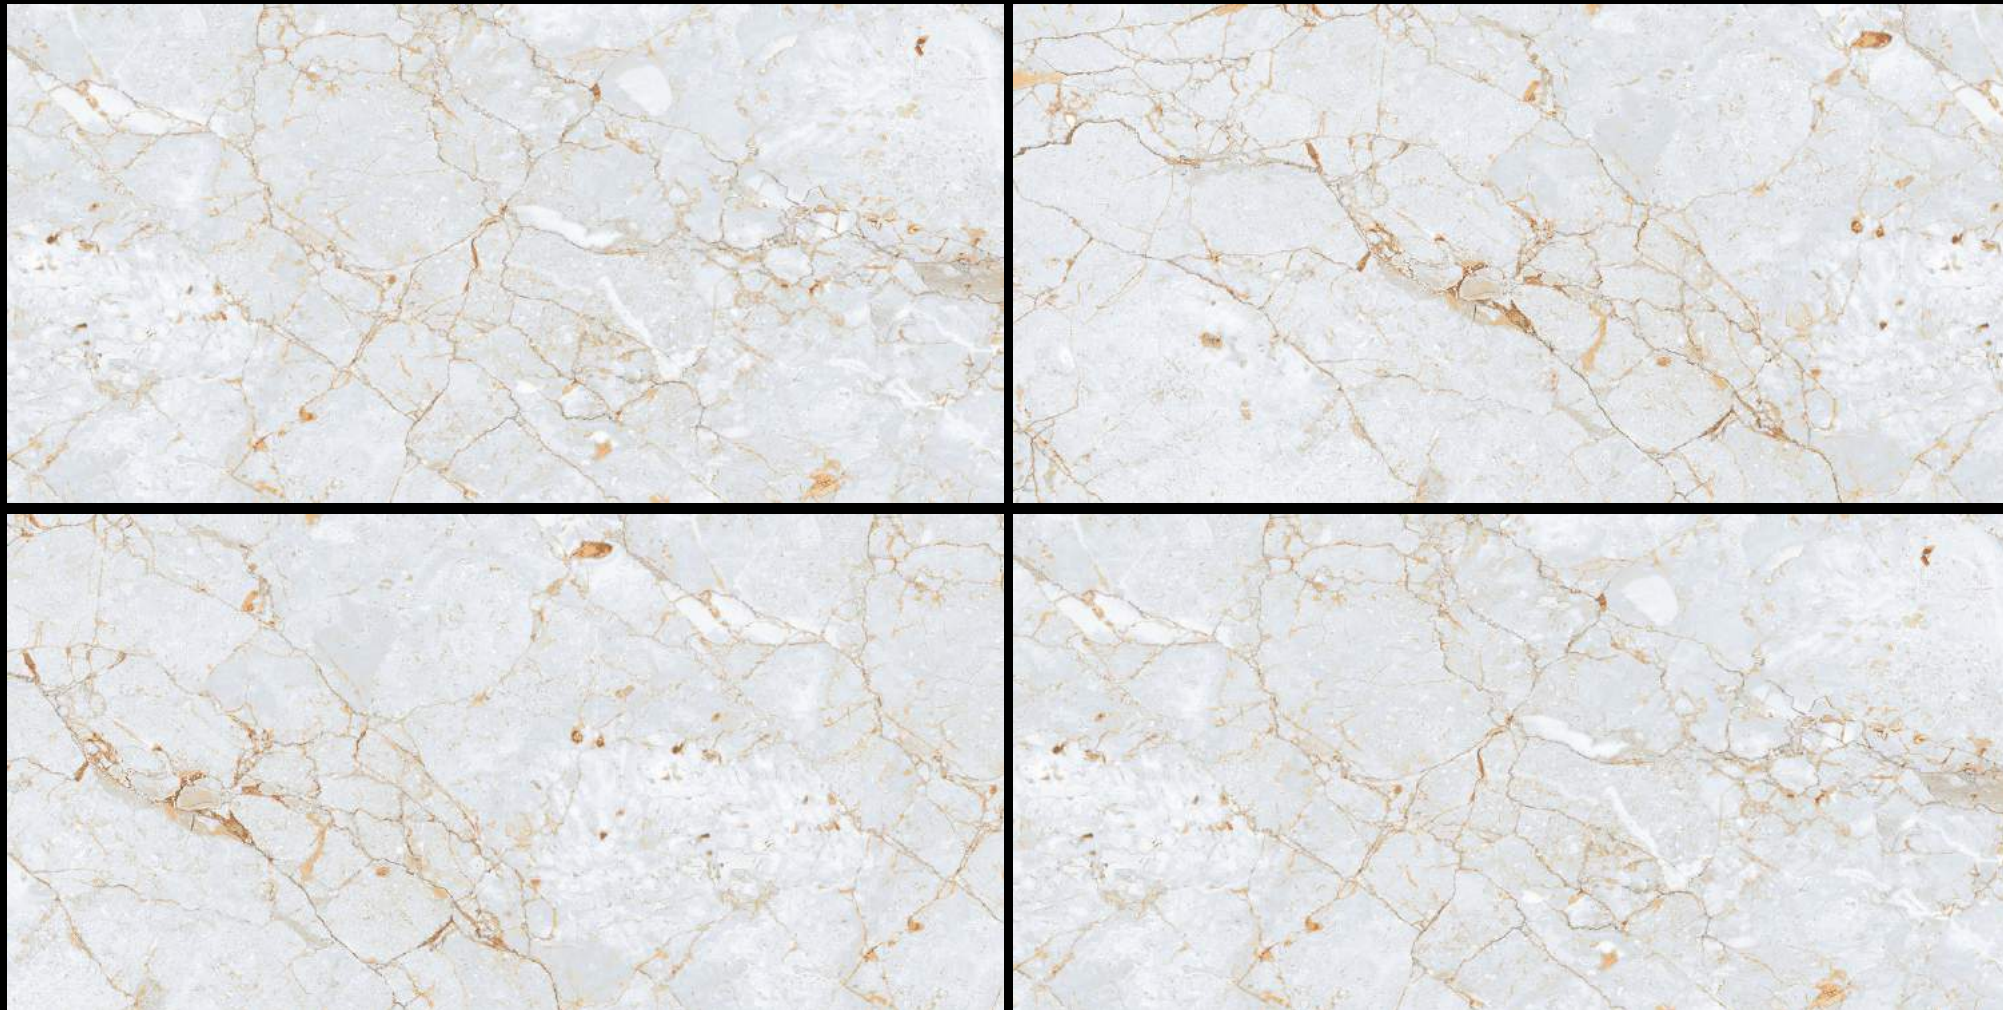

THICKNESS : 8.5 MM

SURFACE : Glossy

ADORE BROWN LIGHT

RANDOM - 5

SIZE : 600 X 1200 MM

THICKNESS : 8.5 MM

SURFACE : Glossy

ADORE BROWN LIGHT