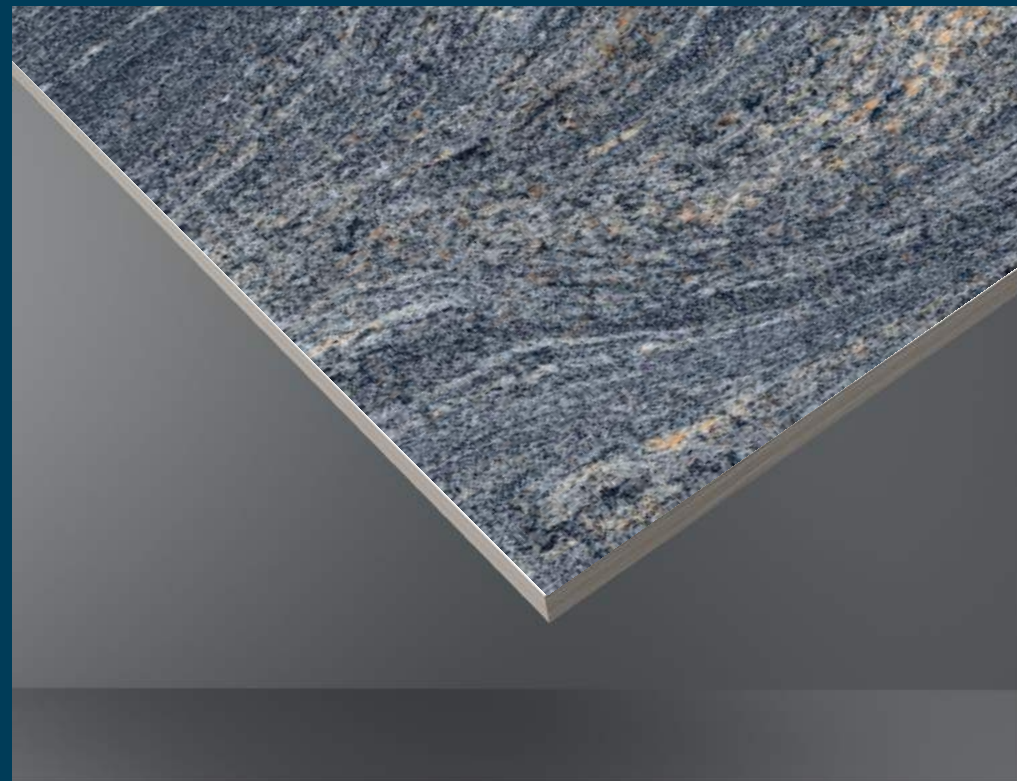

Double charge