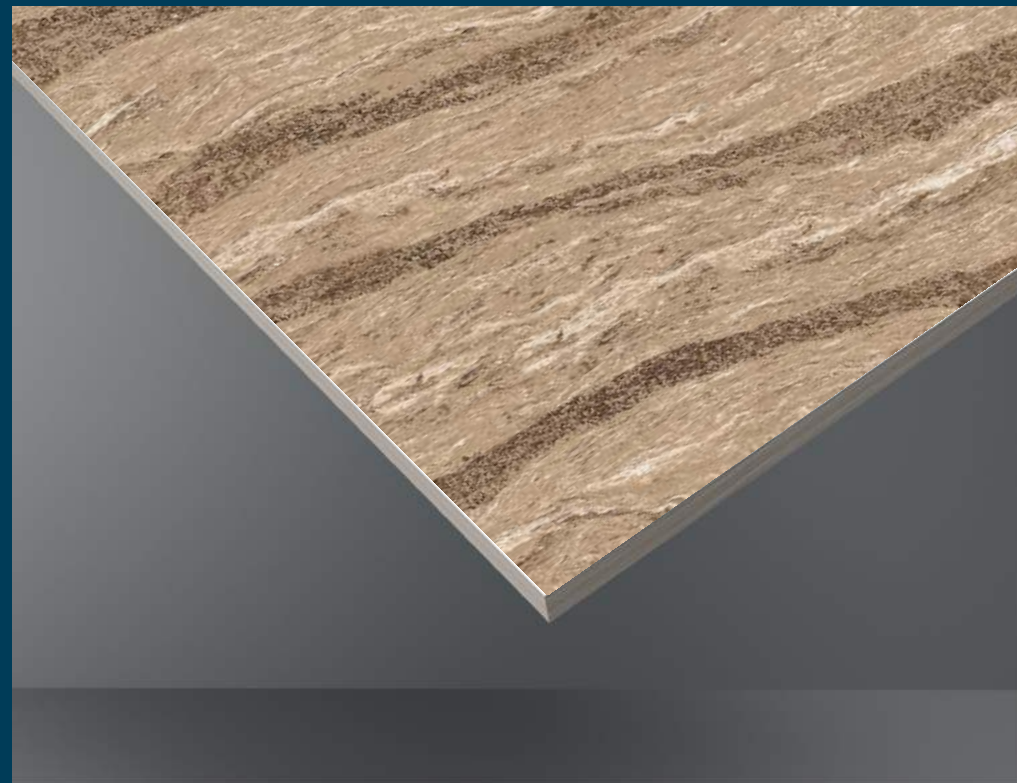

Double charge