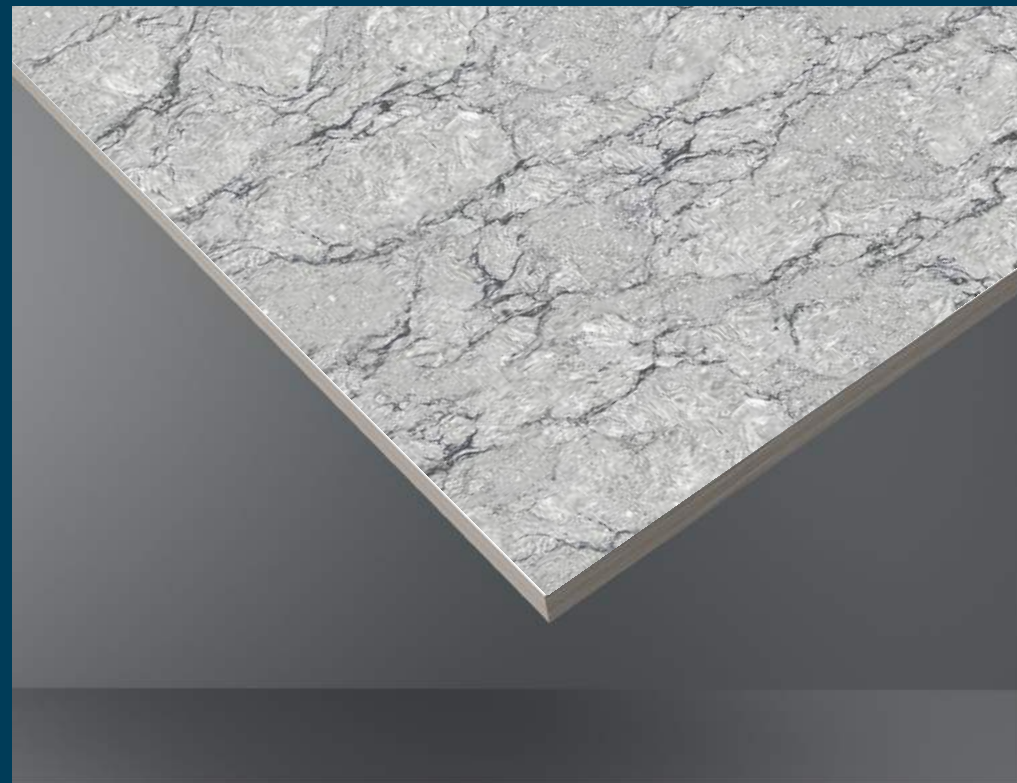

Double charge