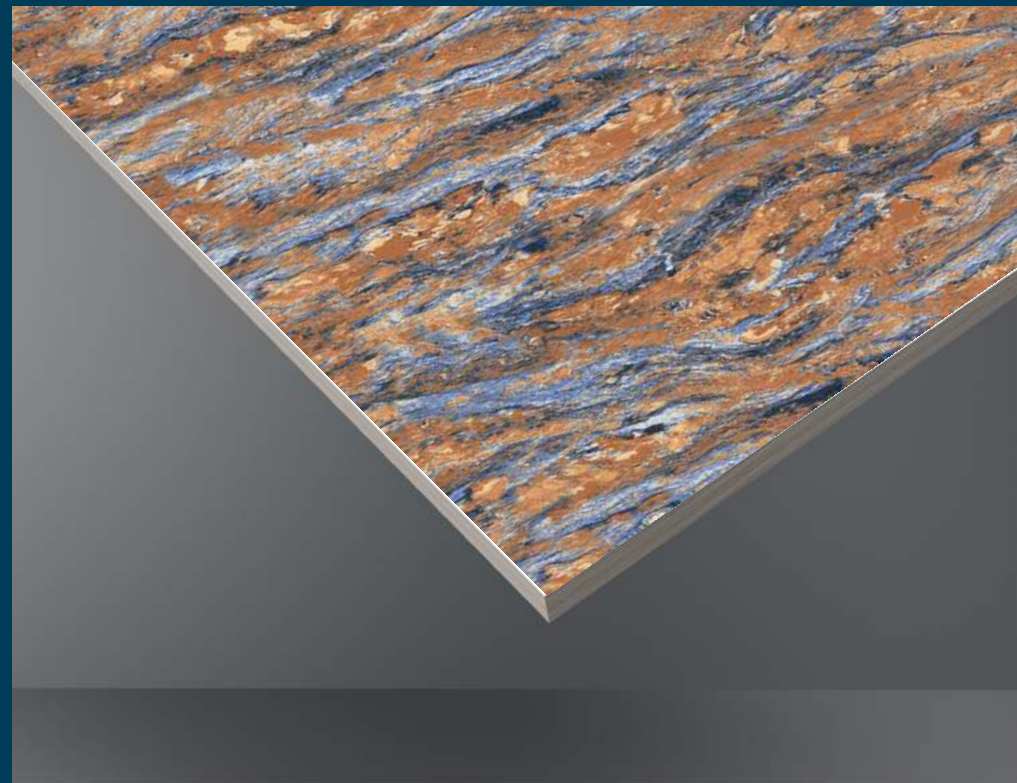

Double charge