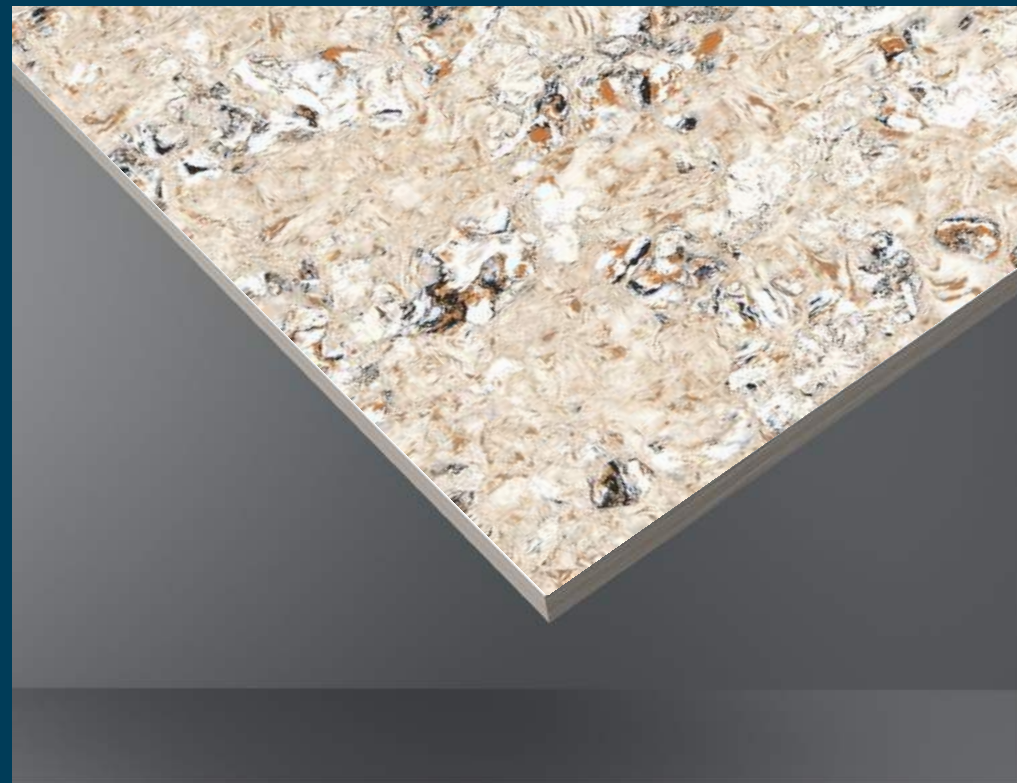

Double charge

PRESTONE NATURAL

SIZE
600 X 1200 MM

THICKNESS
8.5 MM

SURFACE
Glossy

RANDOM
1

Double charge

RAINBOW BLUE