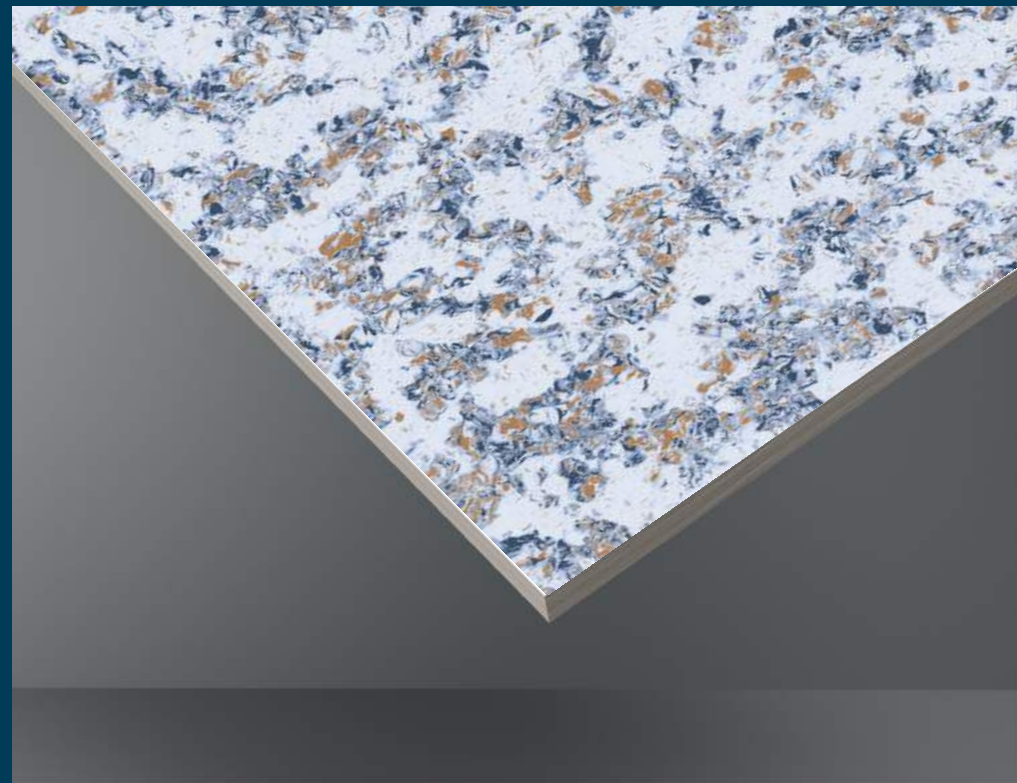

Double charge