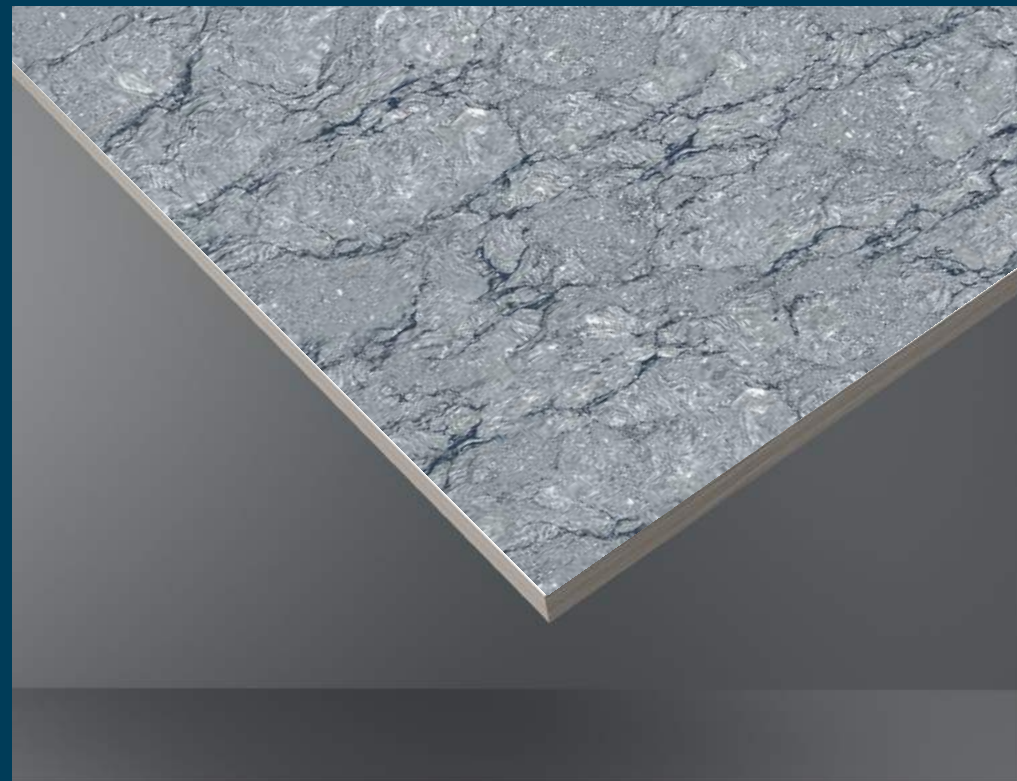

Double charge