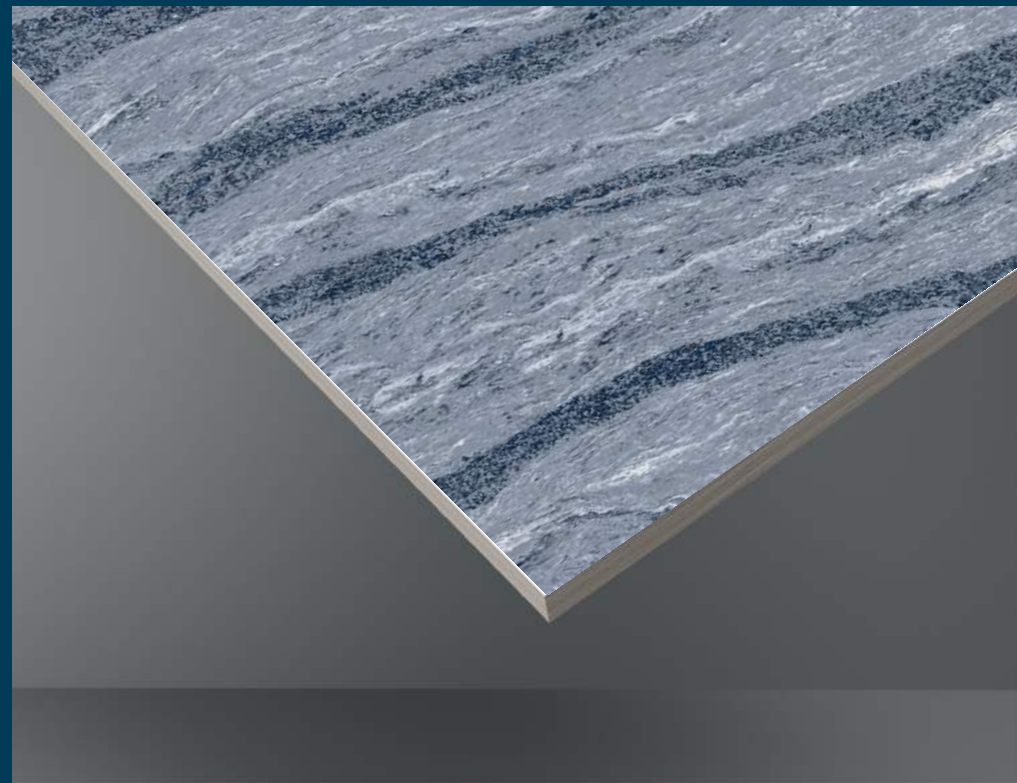

Double charge