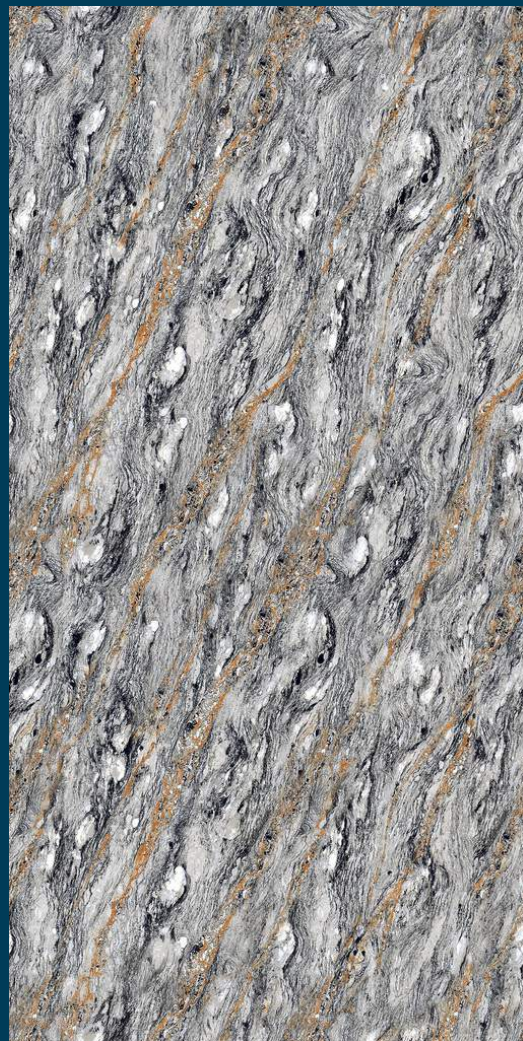

ARENA GREY

SIZE
600 X 1200 MM

THICKNESS
8.5 MM

SURFACE
Glossy

RANDOM
1