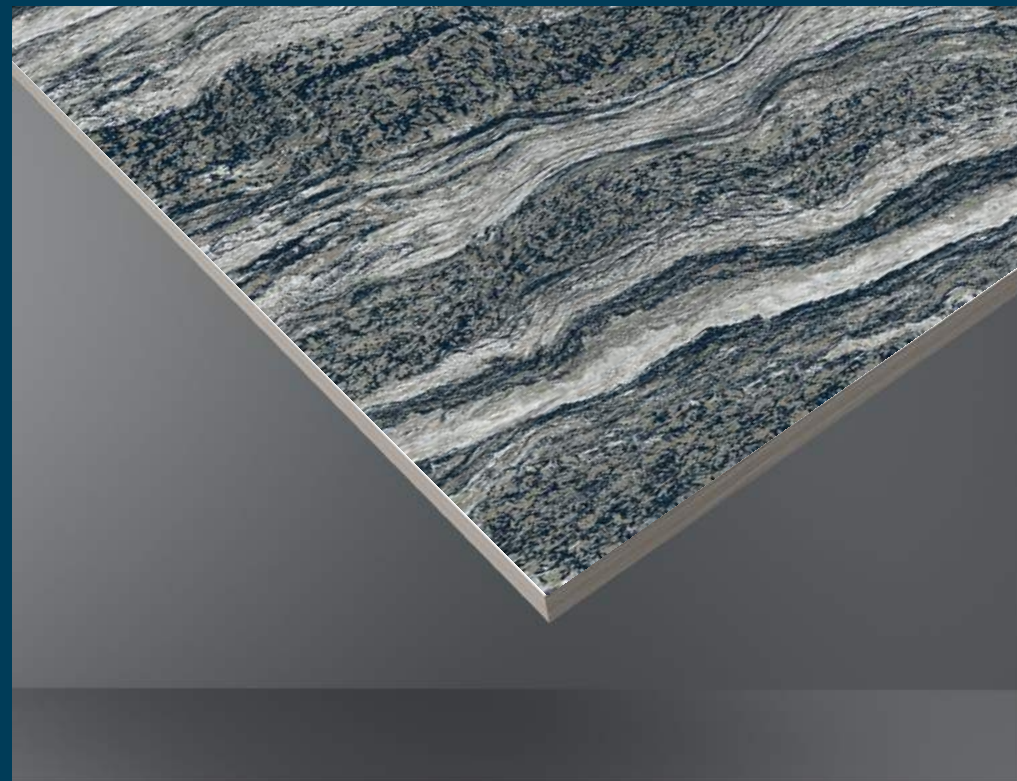

SANTA AZUL

SIZE
600 X 1200 MM

THICKNESS
8.5 MM

SURFACE
Glossy

RANDOM
1

Double charge

SANTA BLUE

SIZE
600 X 1200 MM