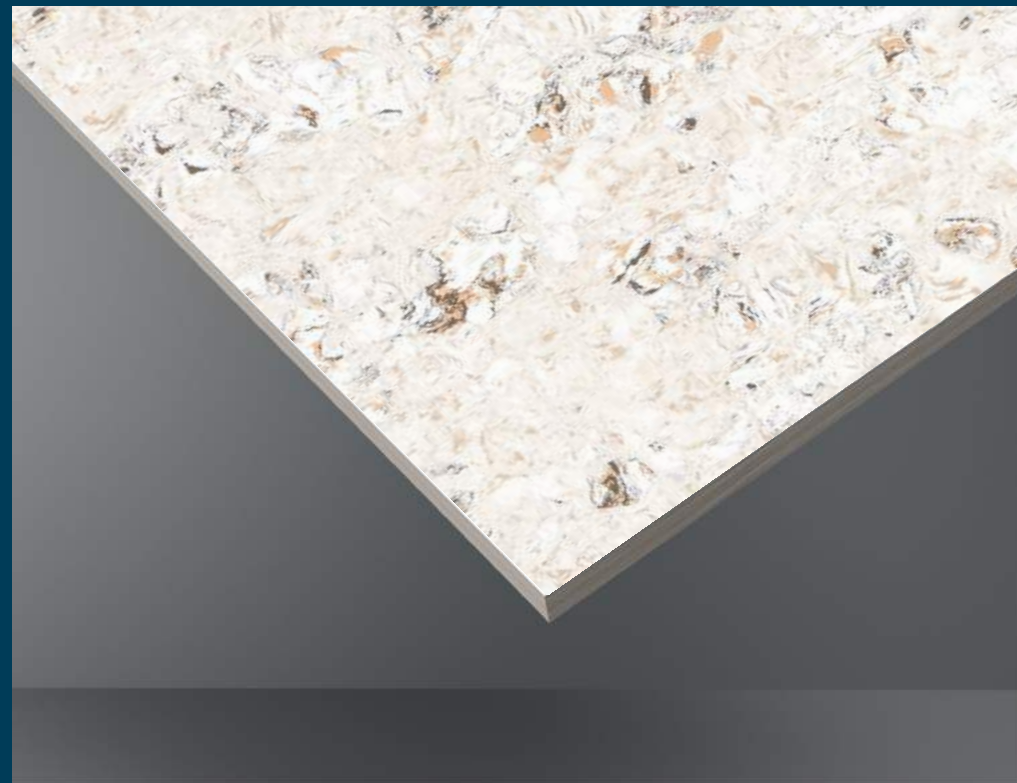

SURFACE
Glossy

RANDOM
1

Double charge

PRESTONE BIEGE

SIZE
600 X 1200 MM

THICKNESS
8.5 MM

SURFACE
Glossy

RANDOM
1