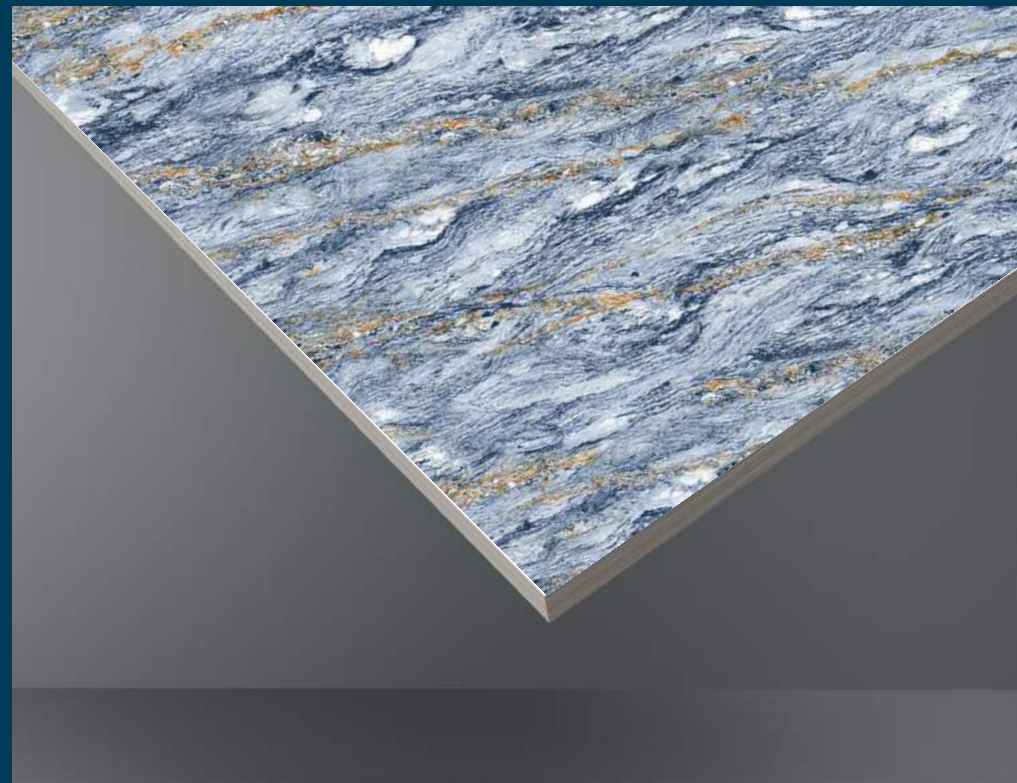

Double charge