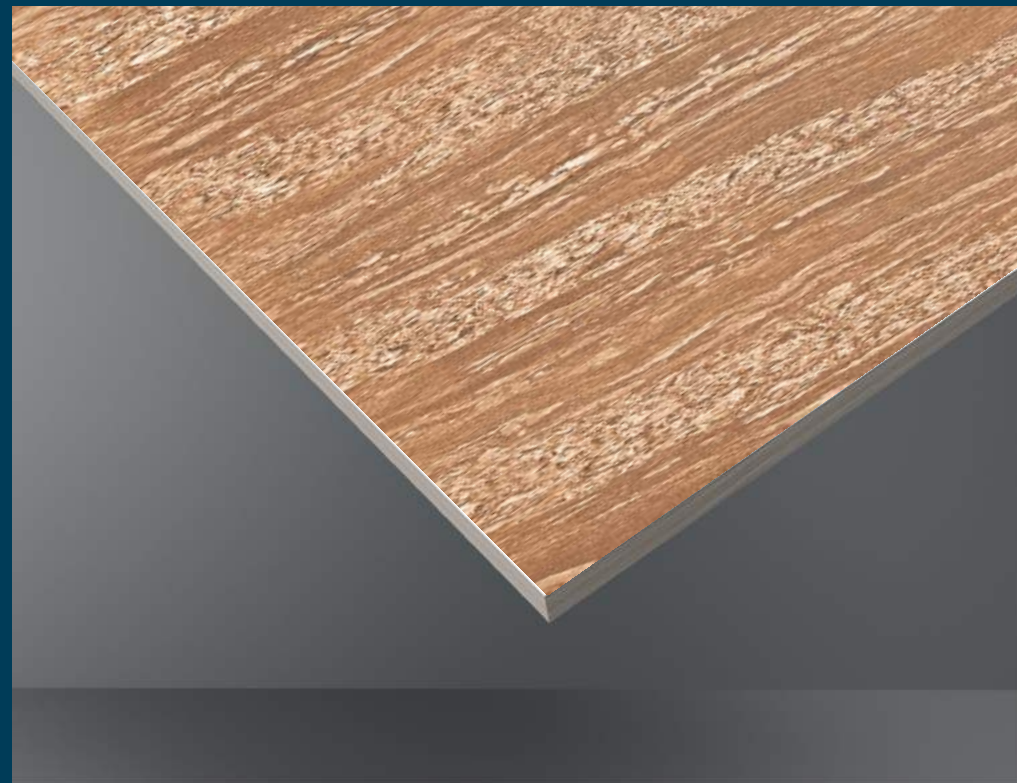

Double charge