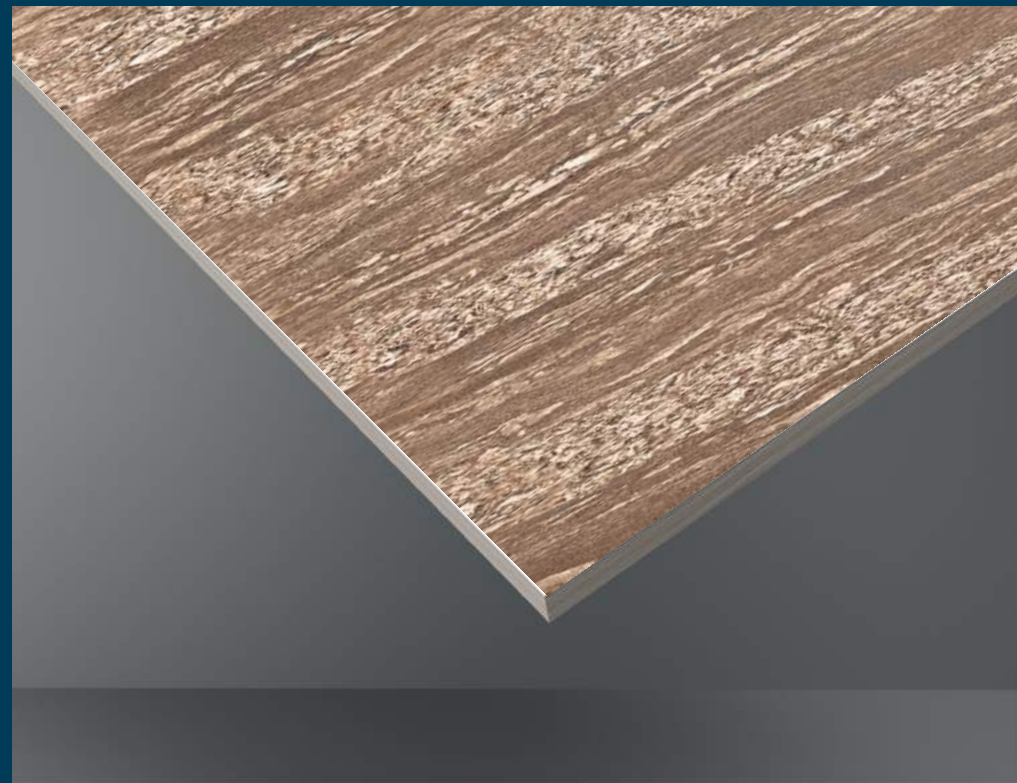

Double charge