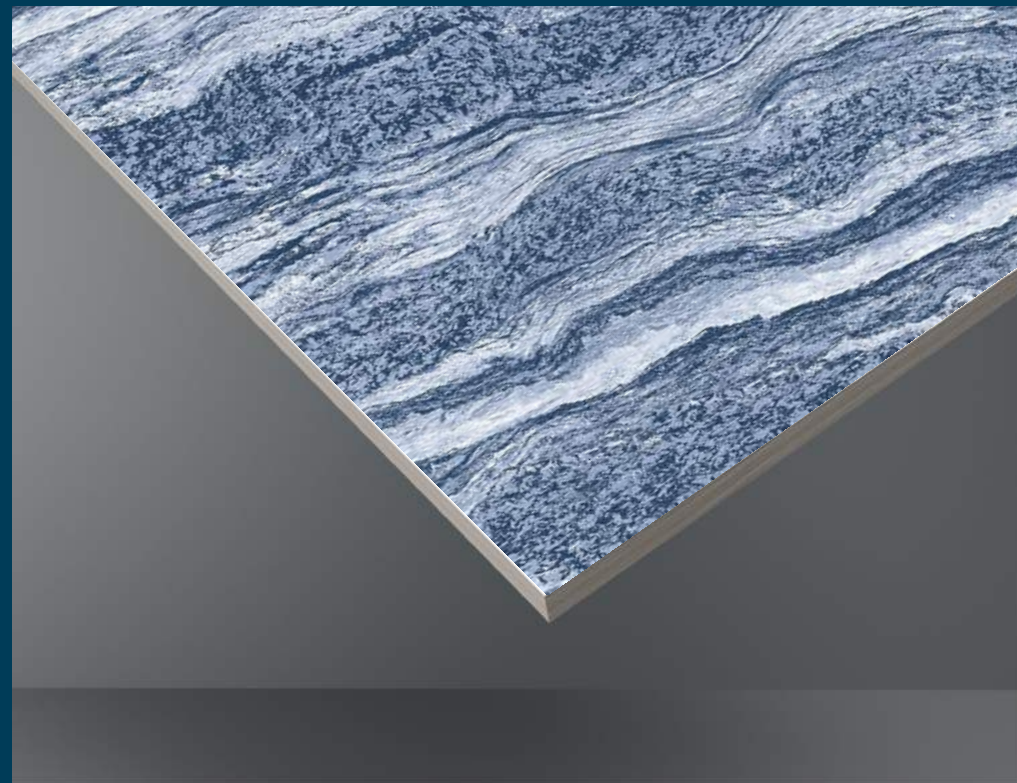

Double charge