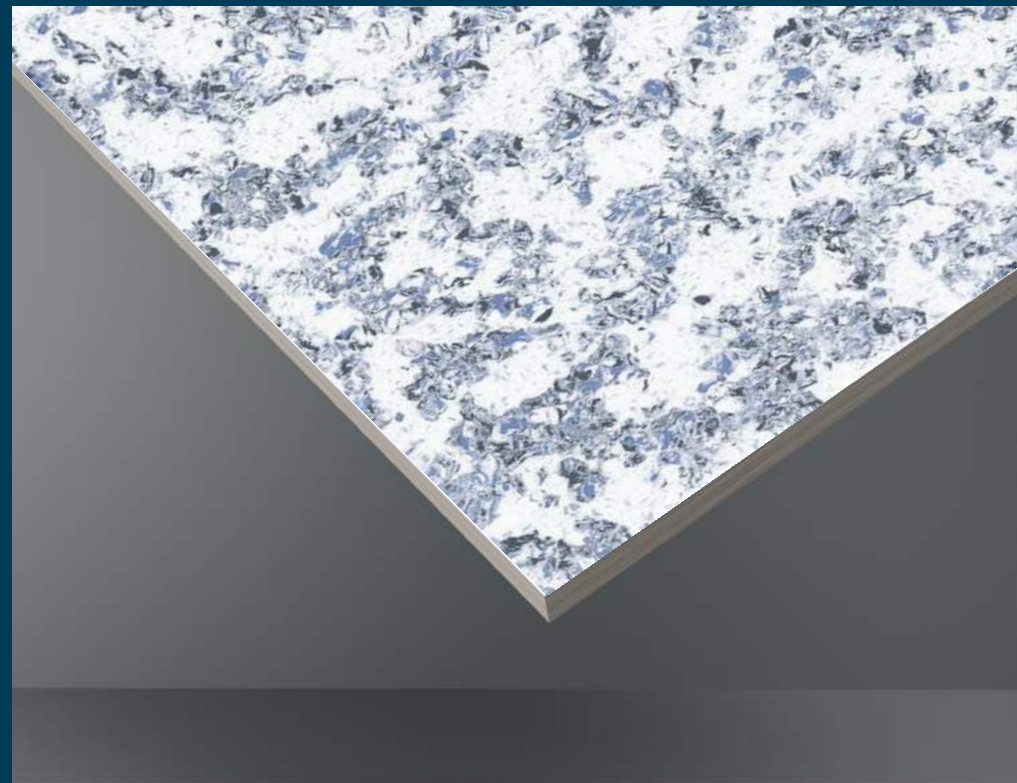

Double charge

AMAZONE BLUE

SIZE
600 X 1200 MM

THICKNESS
8.5 MM

SURFACE
Glossy

RANDOM
1

Double charge

AMAZONE MULTI