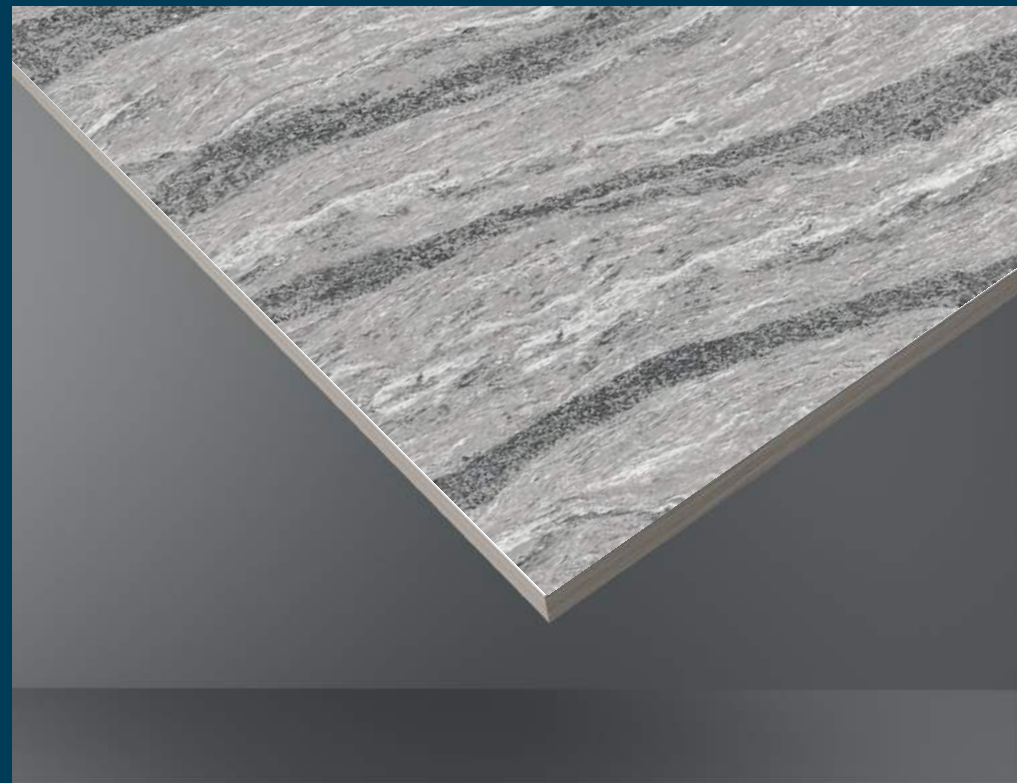

Double charge