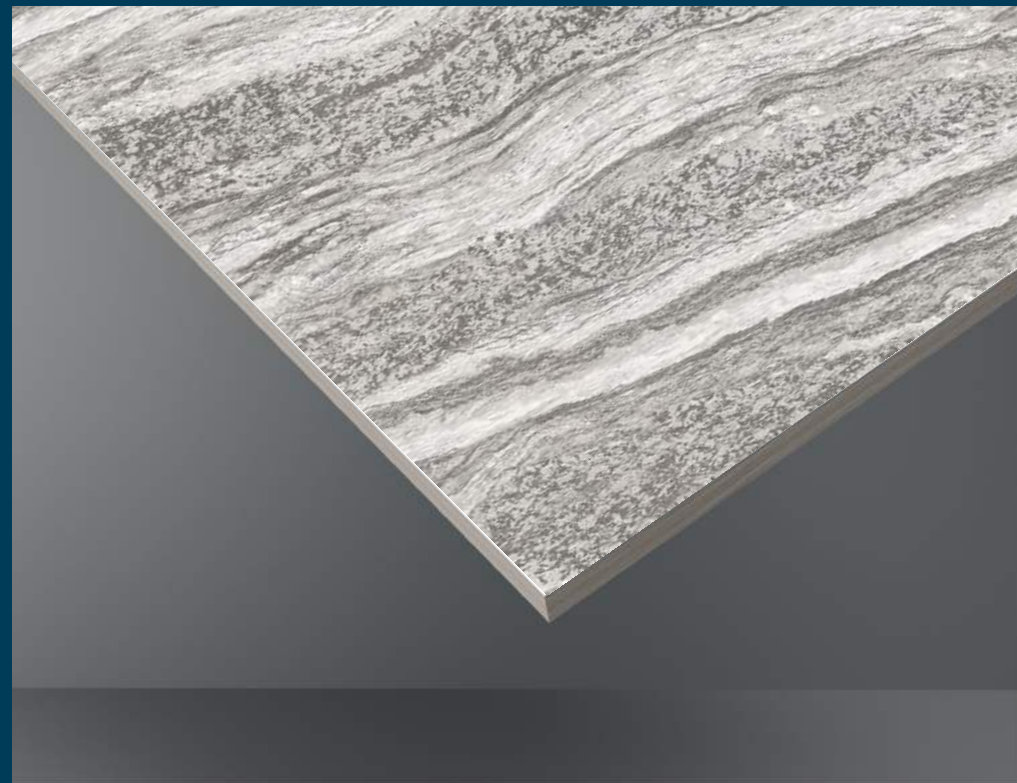

Double charge