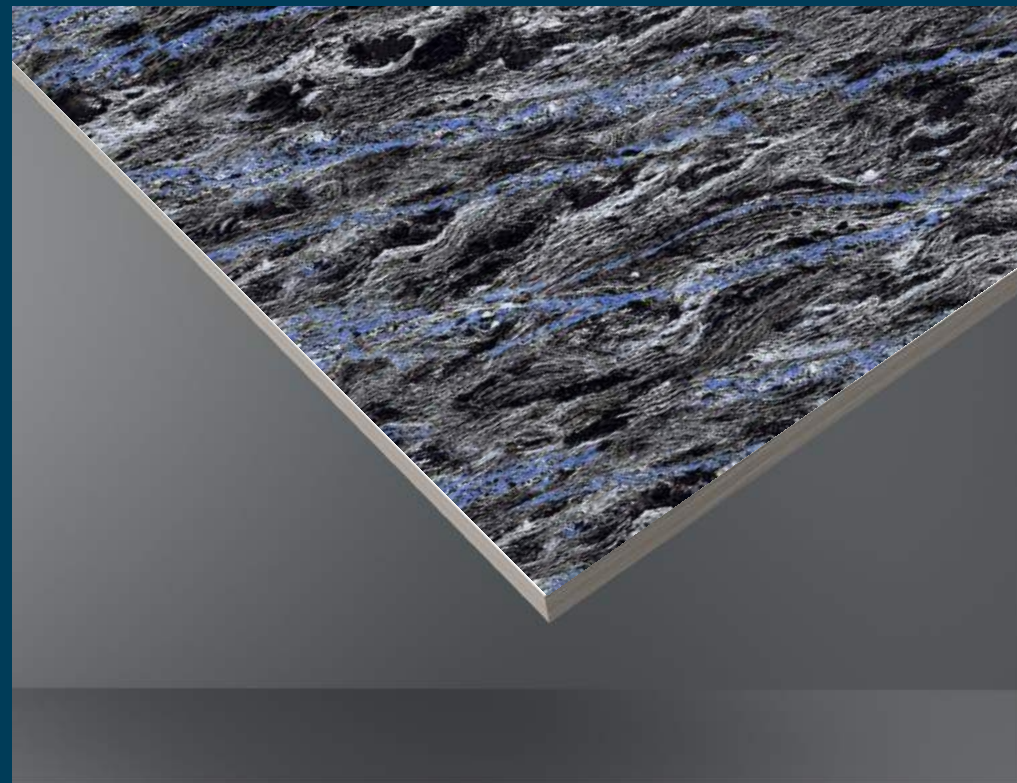

Double charge