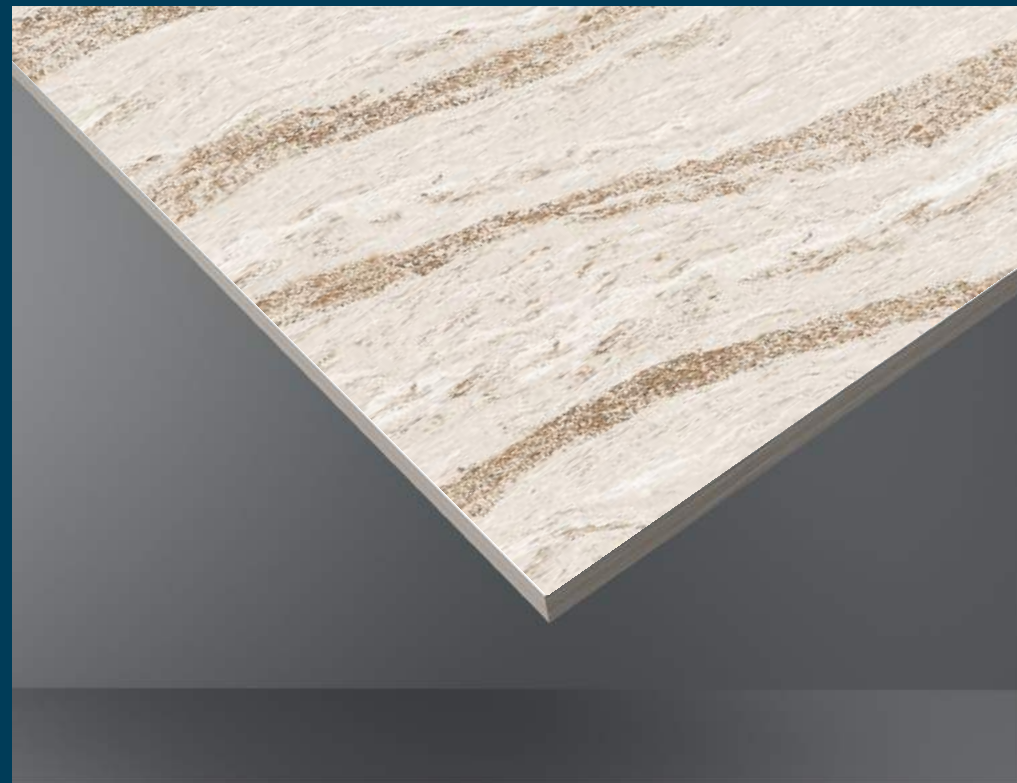

Double charge