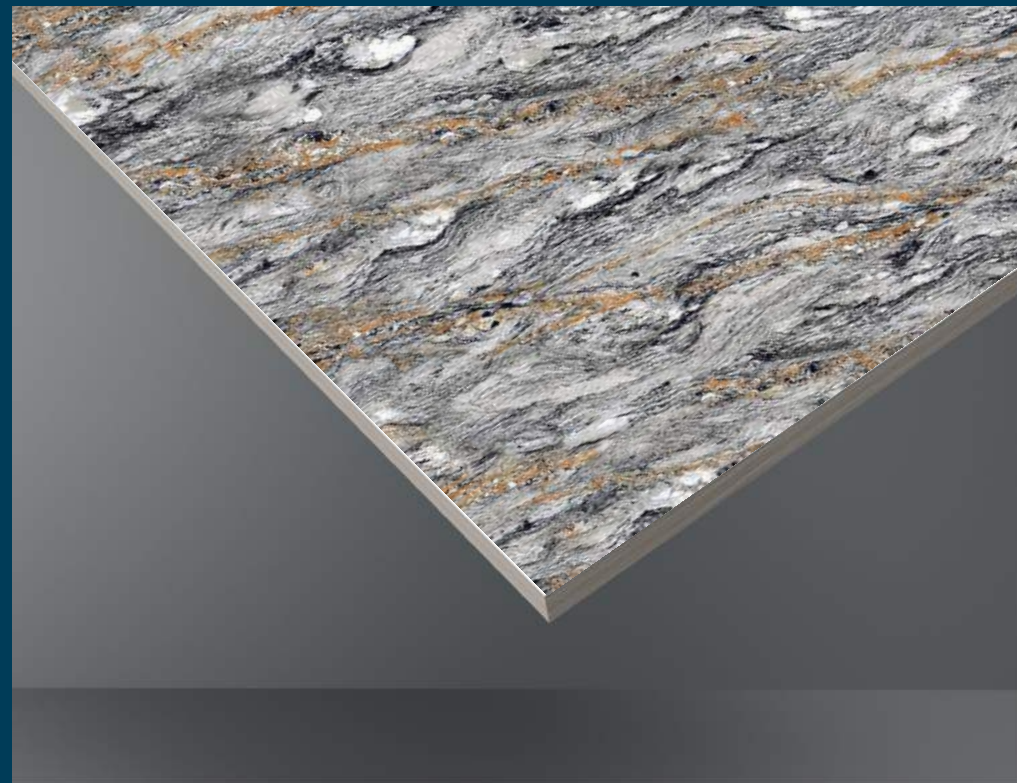

Double charge