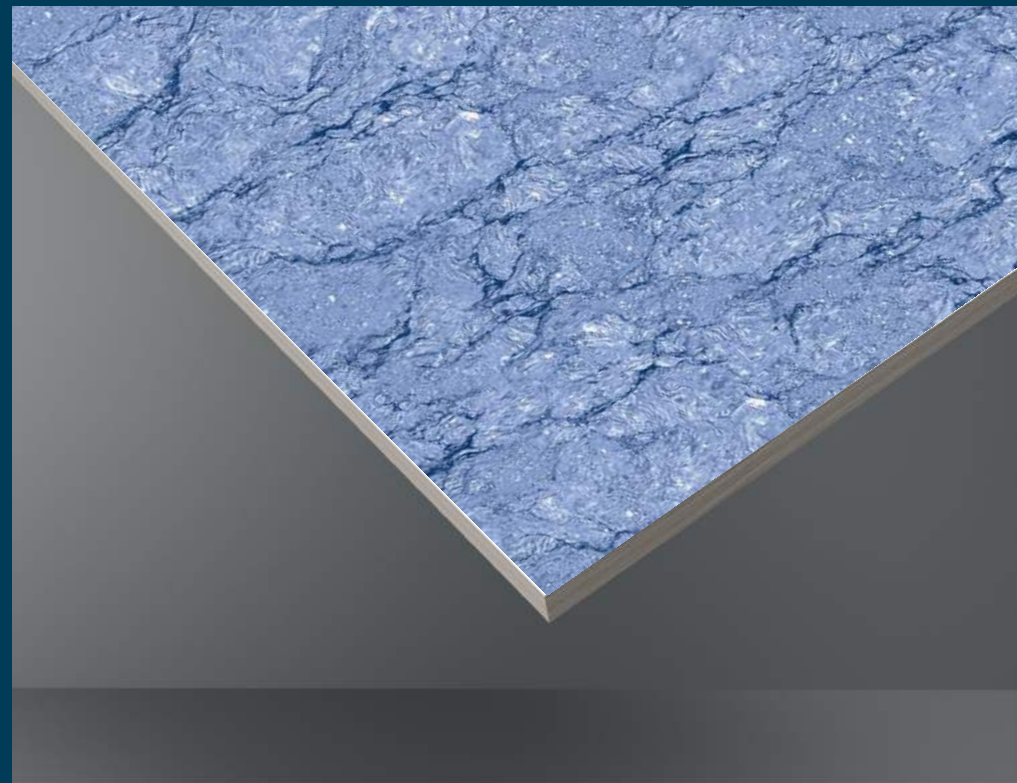

Double charge