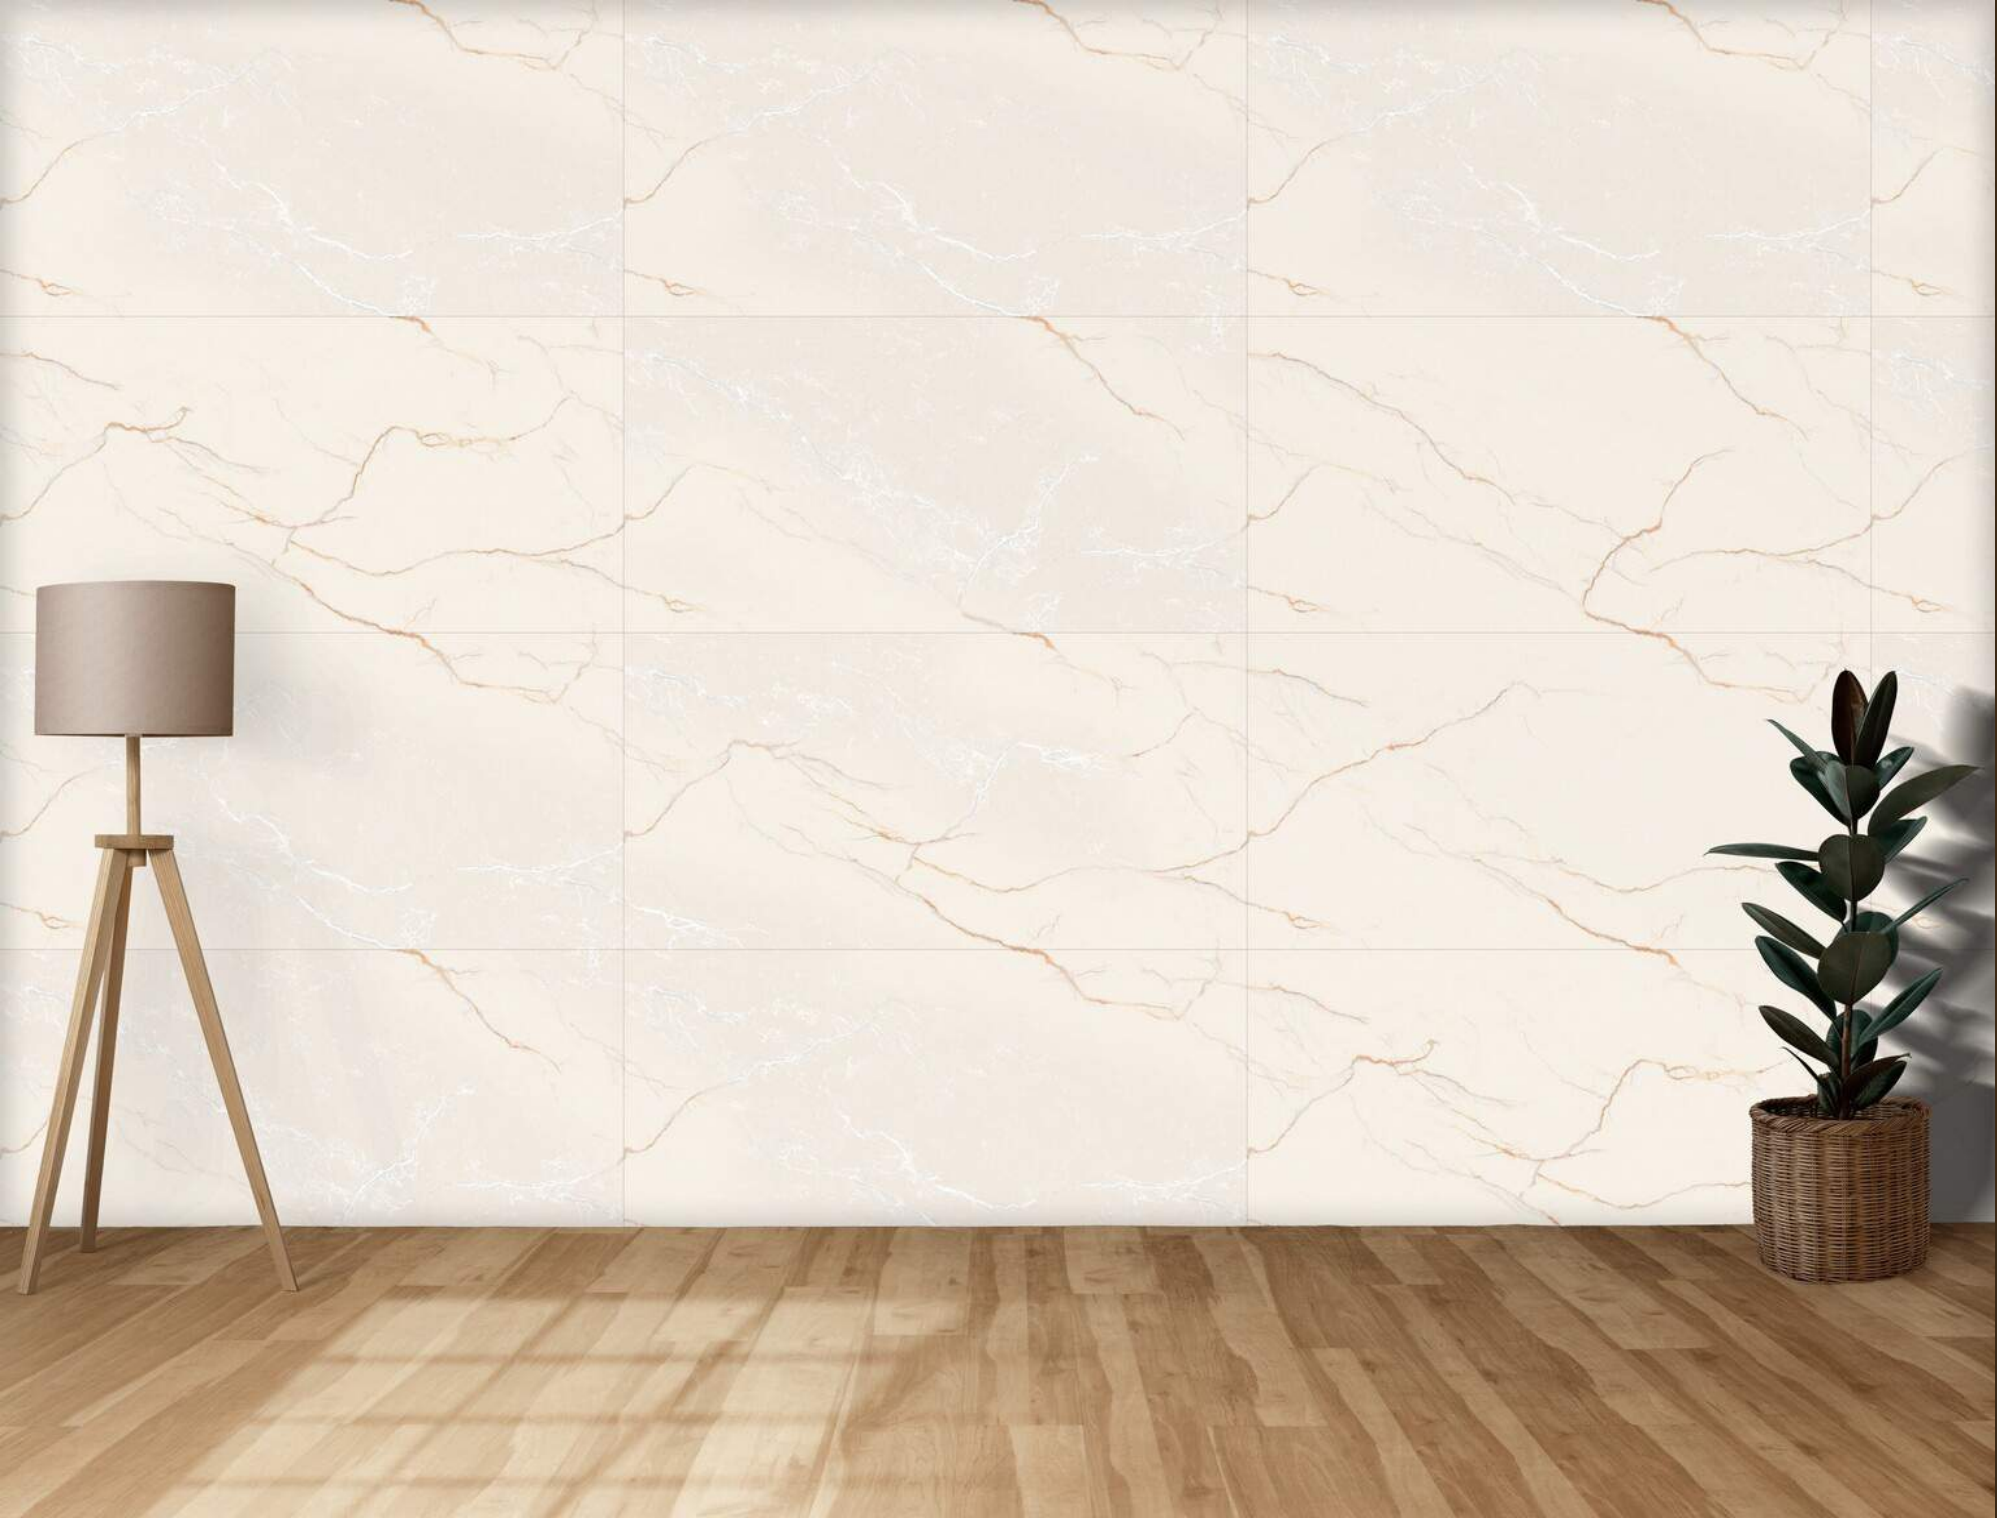

I-WILD WEIN IVORY