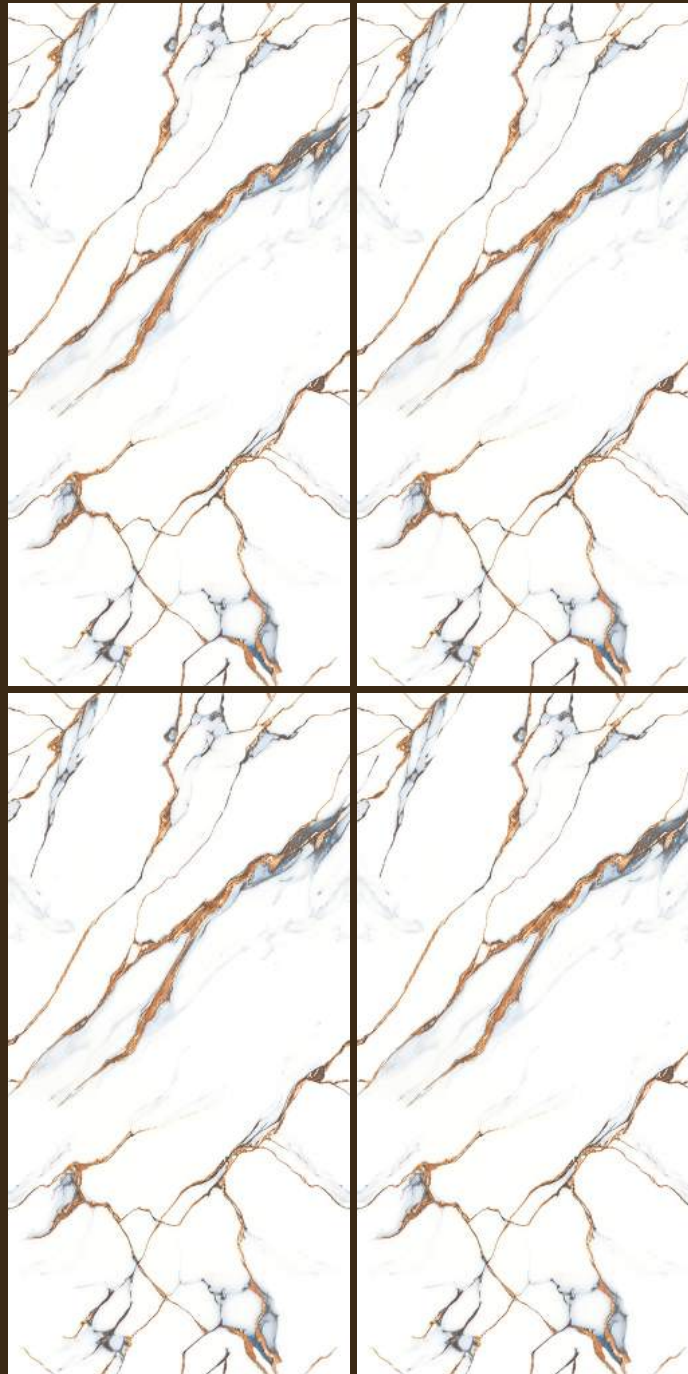

I-CENDRY MULTY

SIZE

600 X 1200 MM

THICKNESS

8,5 MM

SURFACE

Carving