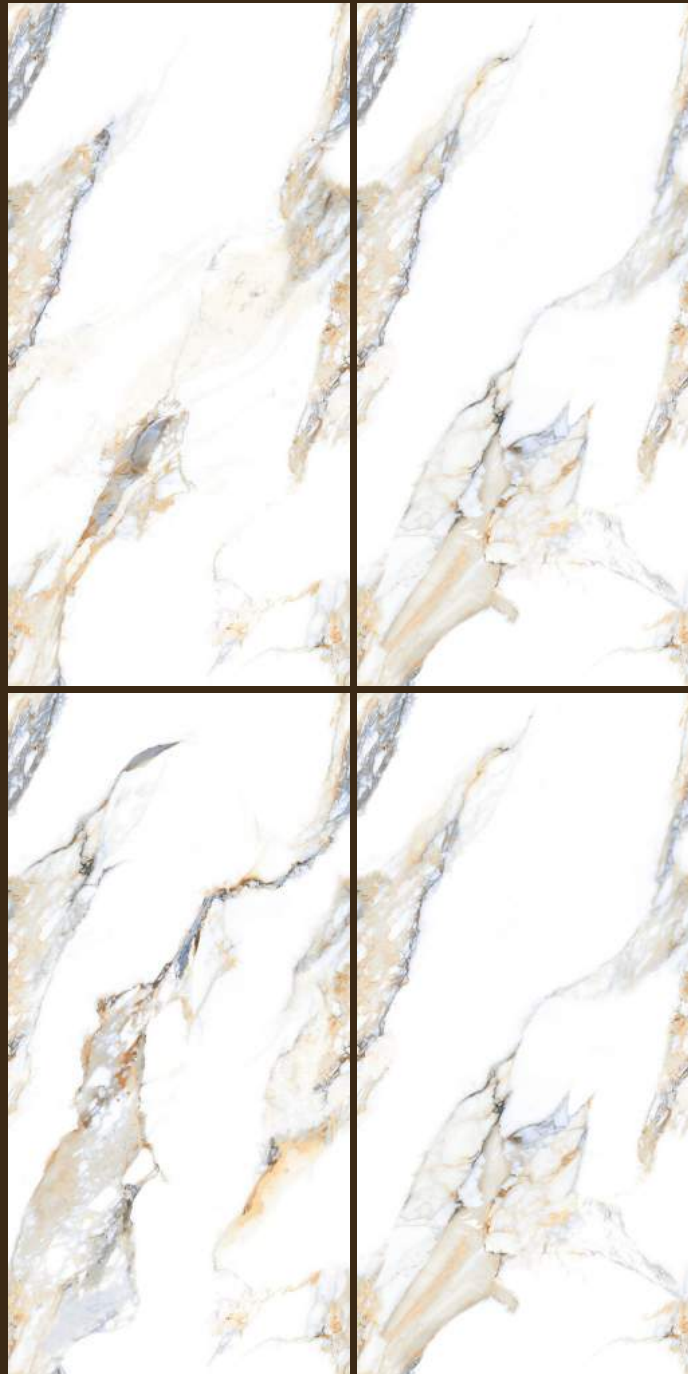

I-STATUARIO CORAS

SIZE

600 X 1200 MM

THICKNESS

8,5 MM

SURFACE

Carving