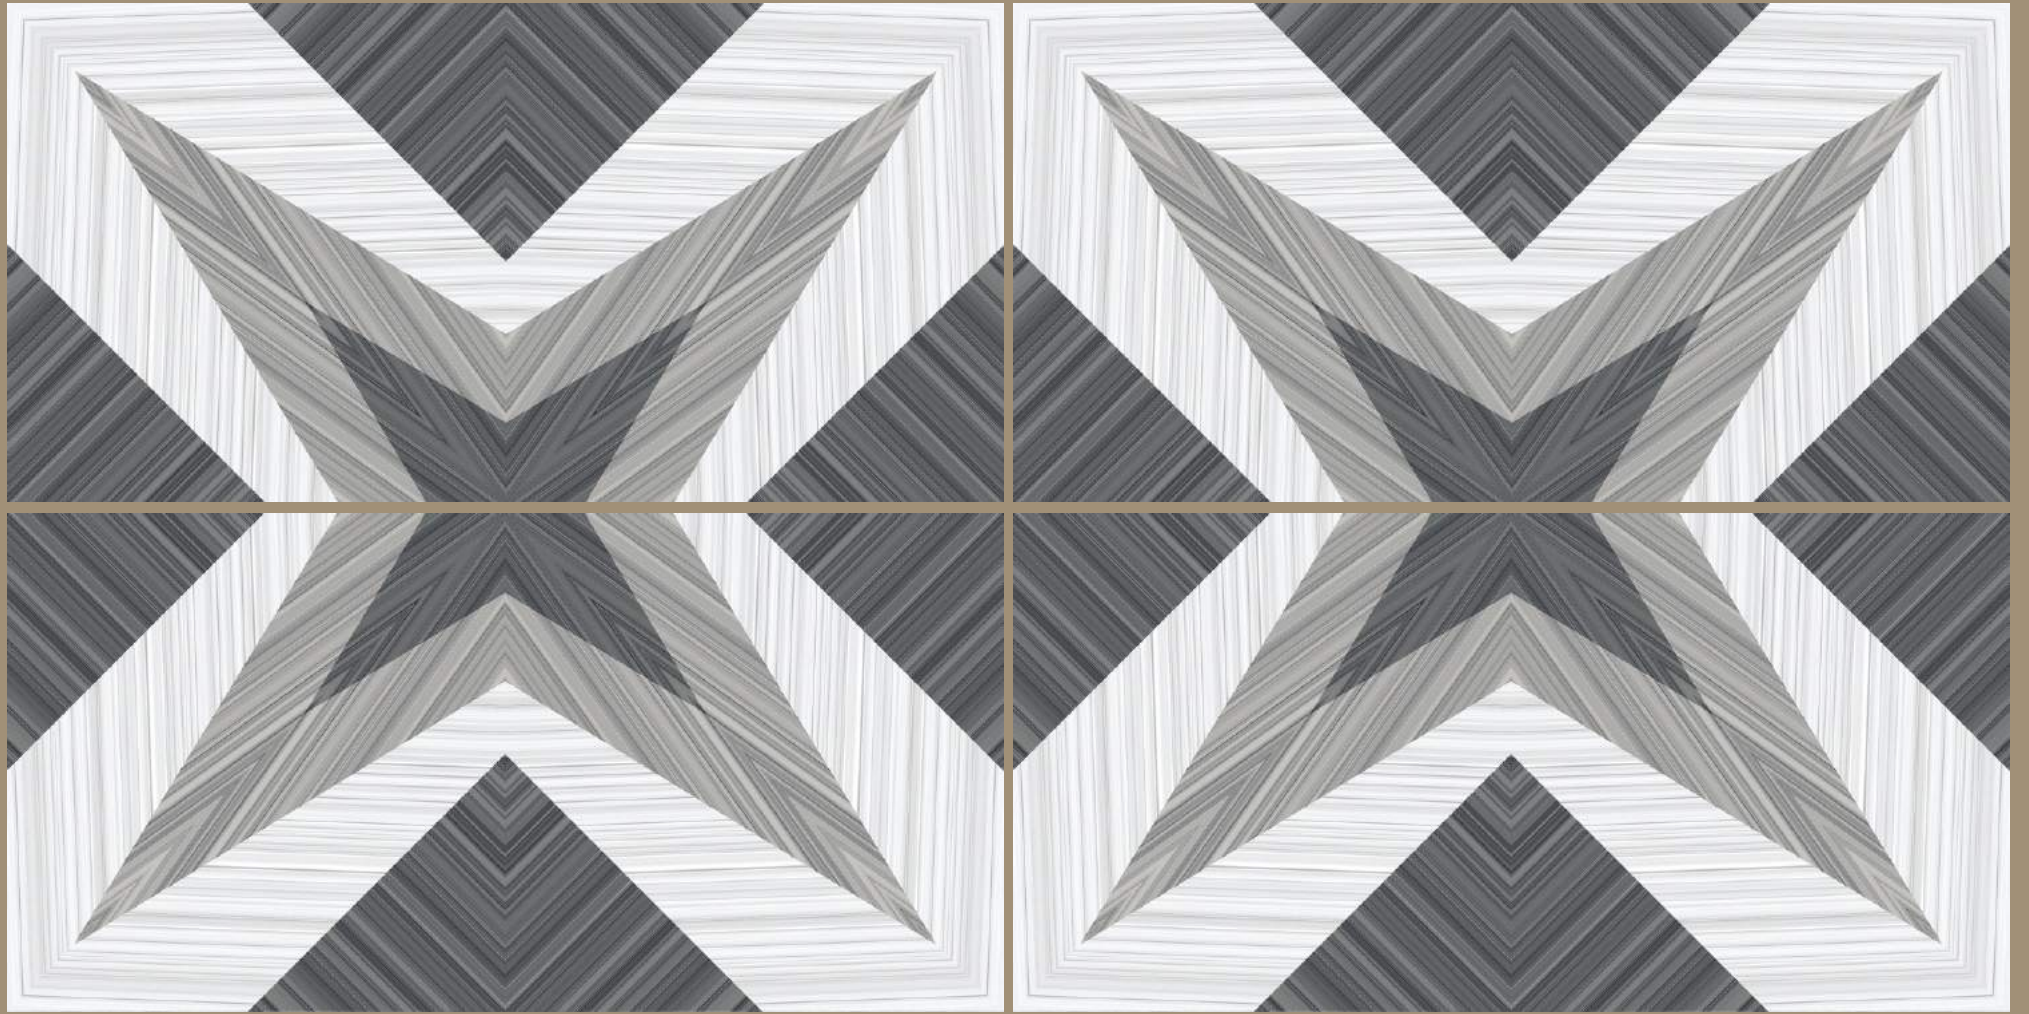

THICKNESS : 8.5 MM

SURFACE : Glossy

JASMIN GOLD

SIZE : 600 X 1200 MM
THICKNESS : 8.5 MM
SURFACE : Glossy

JASMIN GOLD

10-26/1

SAUNA

LUMBER GREY