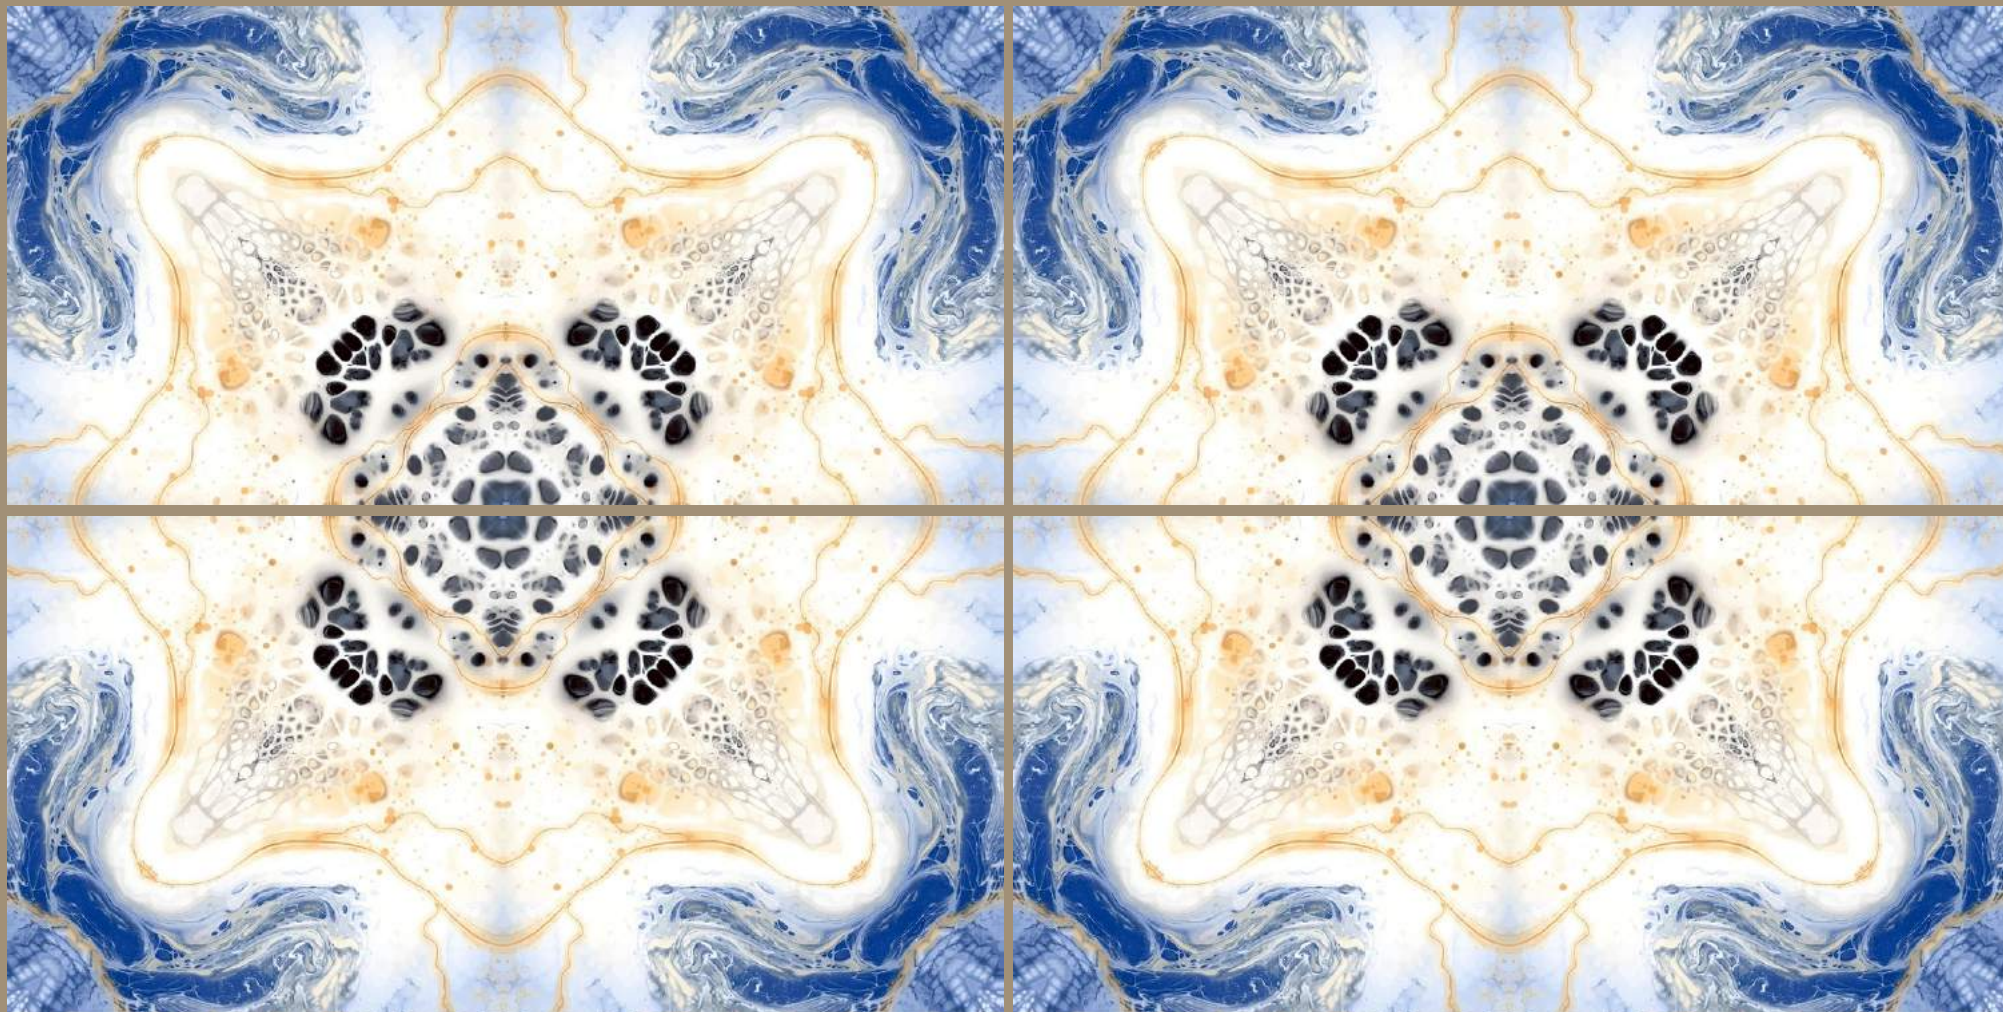

ANGEL

SIZE : 600 X 1200 MM

THICKNESS : 8.5 MM

SURFACE : High Glossy