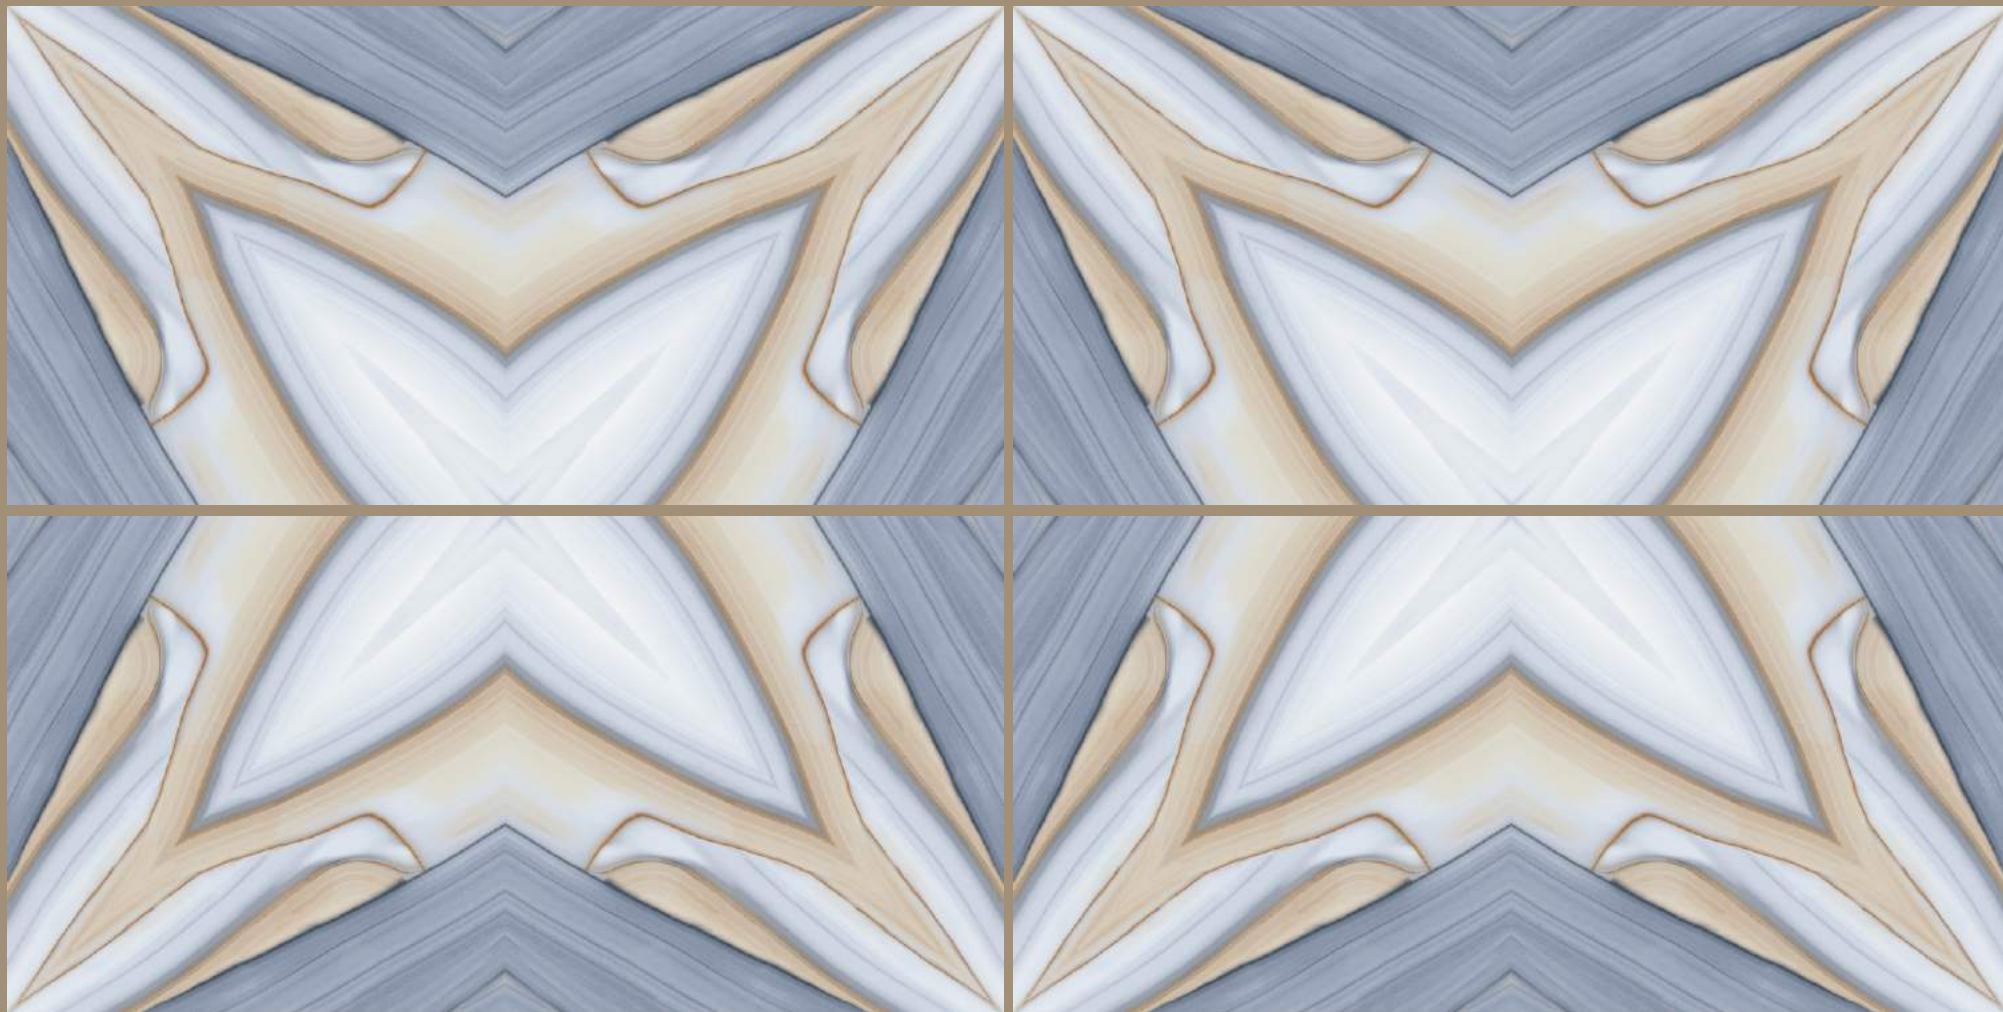

INTERIOR SKY

SIZE : 600 X 1200 MM

THICKNESS : 8.5 MM

SURFACE : Glossy