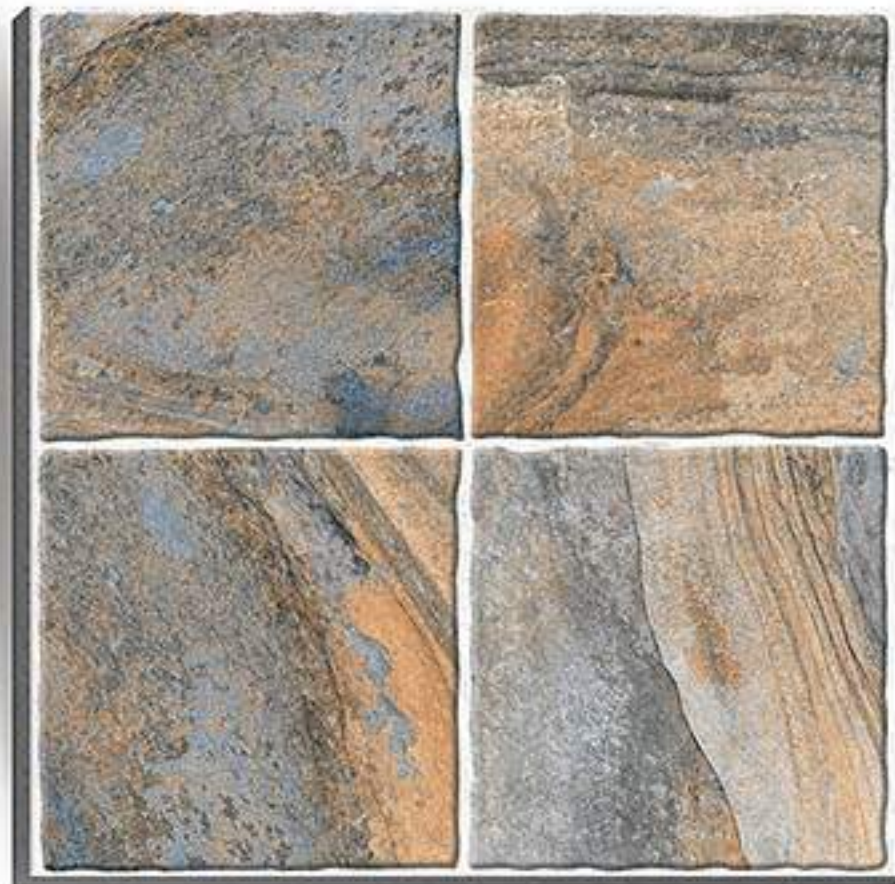

PLAIN

3151

Thickness
12 mm

HEAVY DUTY

**400X 400MM Digital Vitrified
Parking Tiles**

PLAIN SERIES

PLAIN

3152