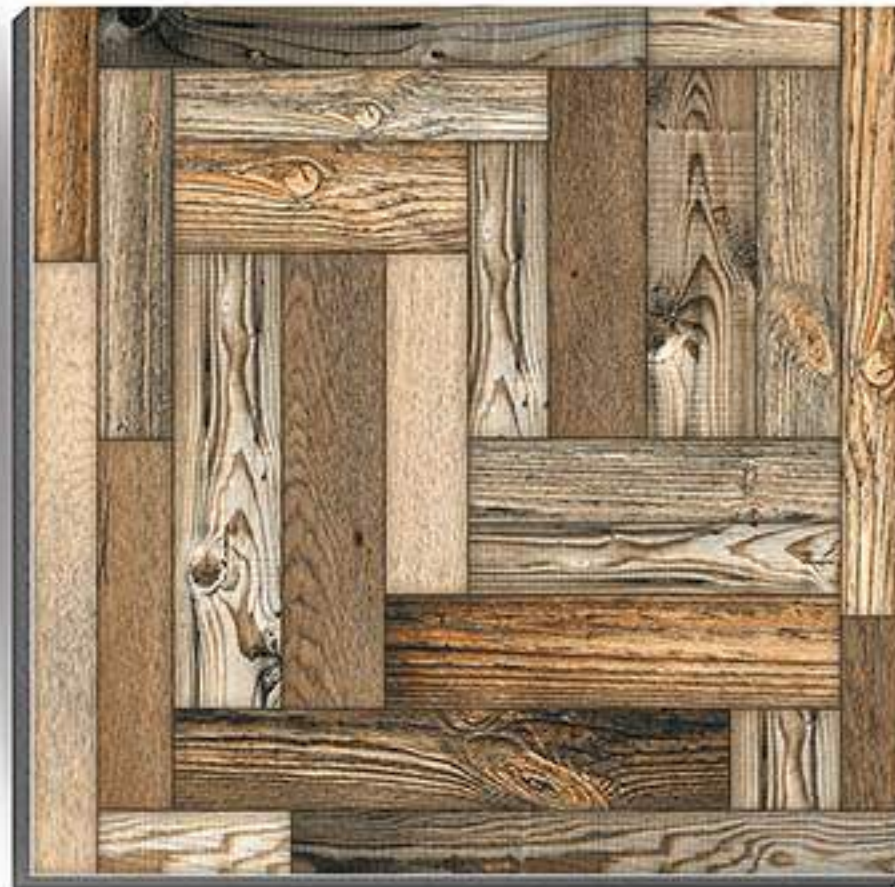

PLAIN SERIES

99002

Thickness
12 mm

HEAVY DUTY

400X 400MM **Digital Vitrified**
Parking Tiles