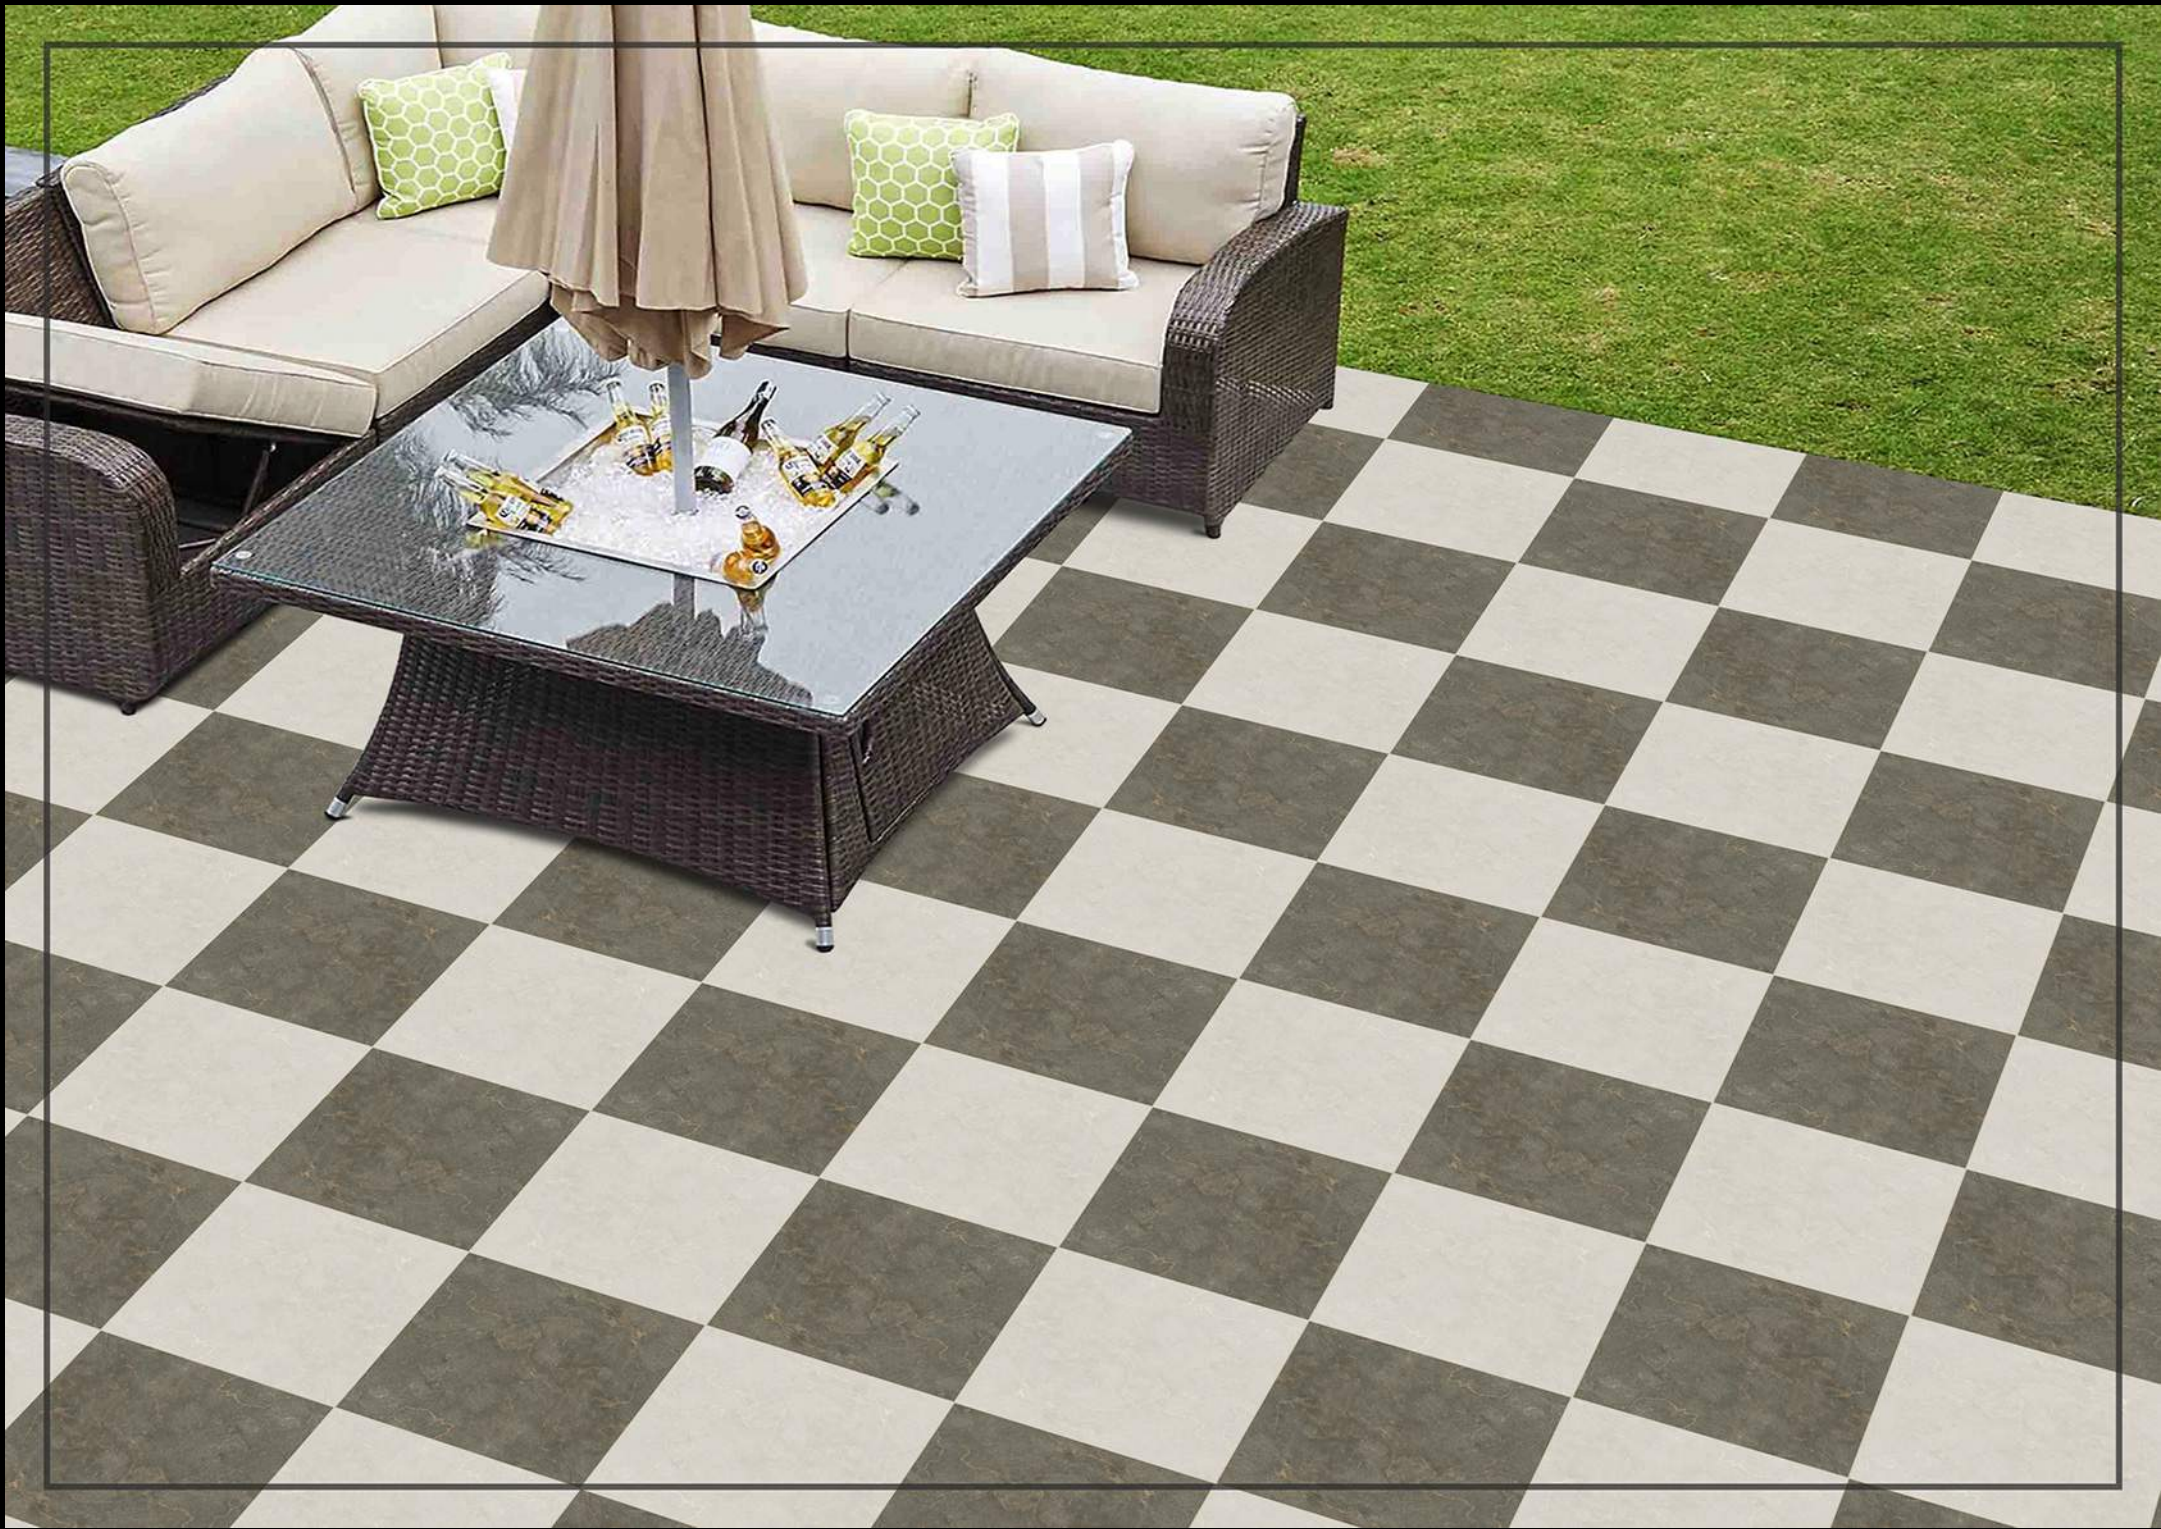

PLAIN

3163-LT

HEAVY DUTY
DIGITAL PARKING TILES

400X400MM

PLAIN

3164-DK

PLAIN

3164-LT