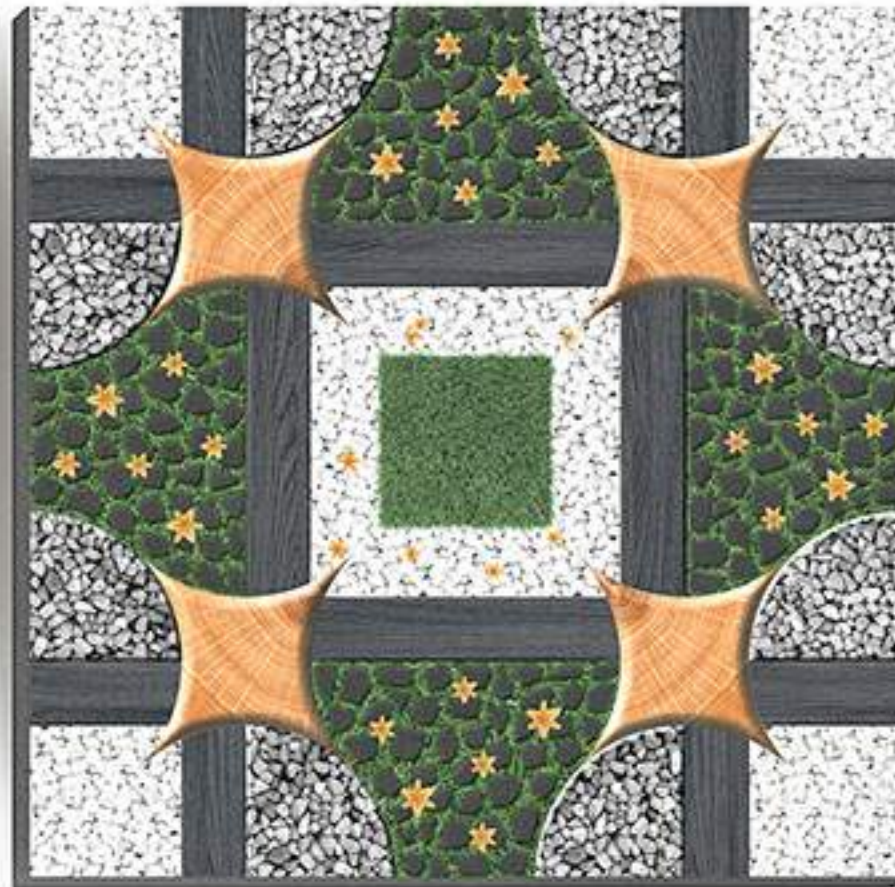

**Thickness**  
12 mm

**HEAVY DUTY**

**400X 400MM** Digital Vitrified  
Parking Tiles

**GREEN SERIES**

**PUNCH**

**1033**

**Thickness**  
12 mm

**HEAVY DUTY**