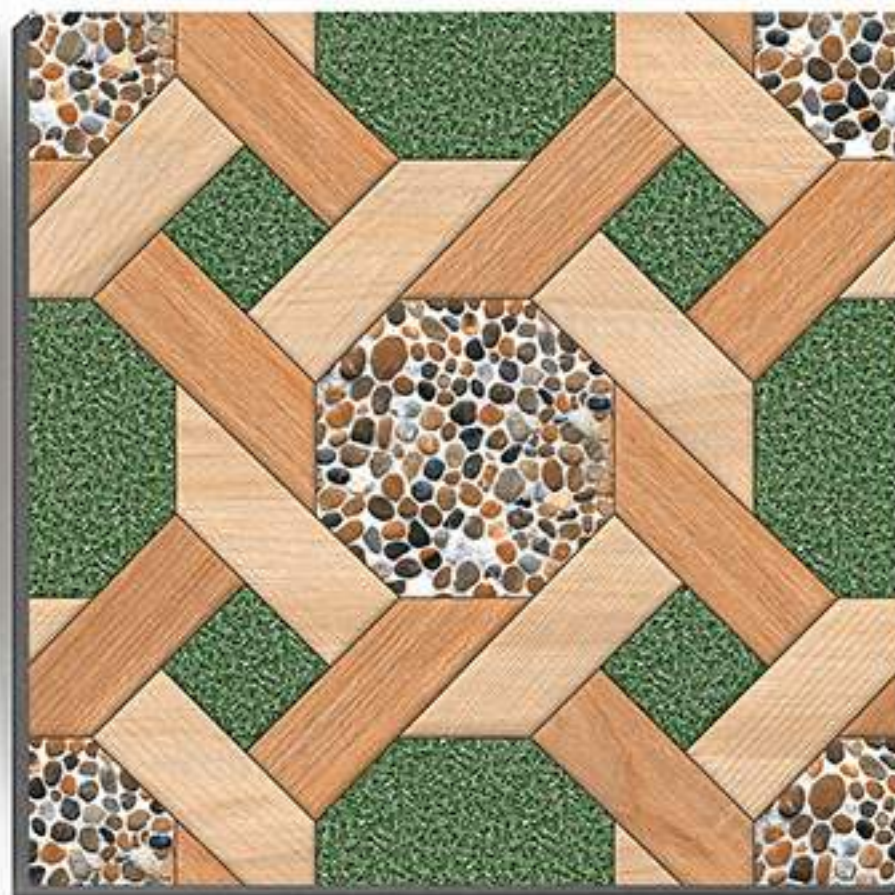

GREEN SERIES

1007

Thickness
12 mm

HEAVY DUTY

**400X 400MM Digital Vitrified
Parking Tiles**