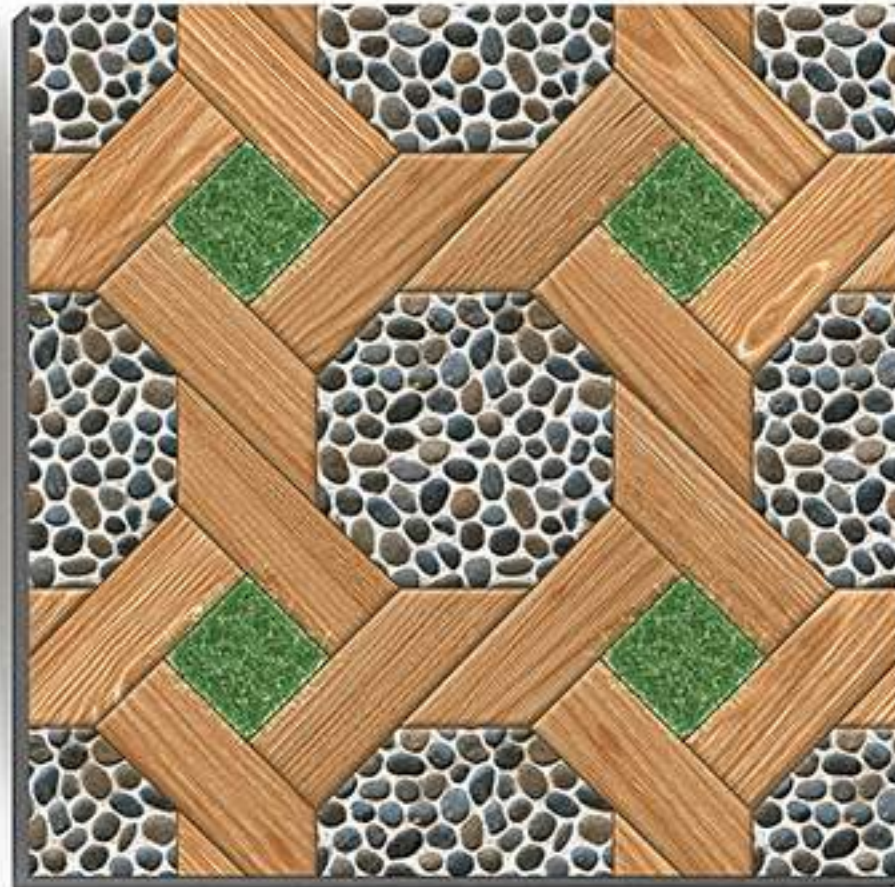

GREEN SERIES

1006

Thickness
12 mm

HEAVY DUTY

**400X 400MM Digital Vitrified
Parking Tiles**