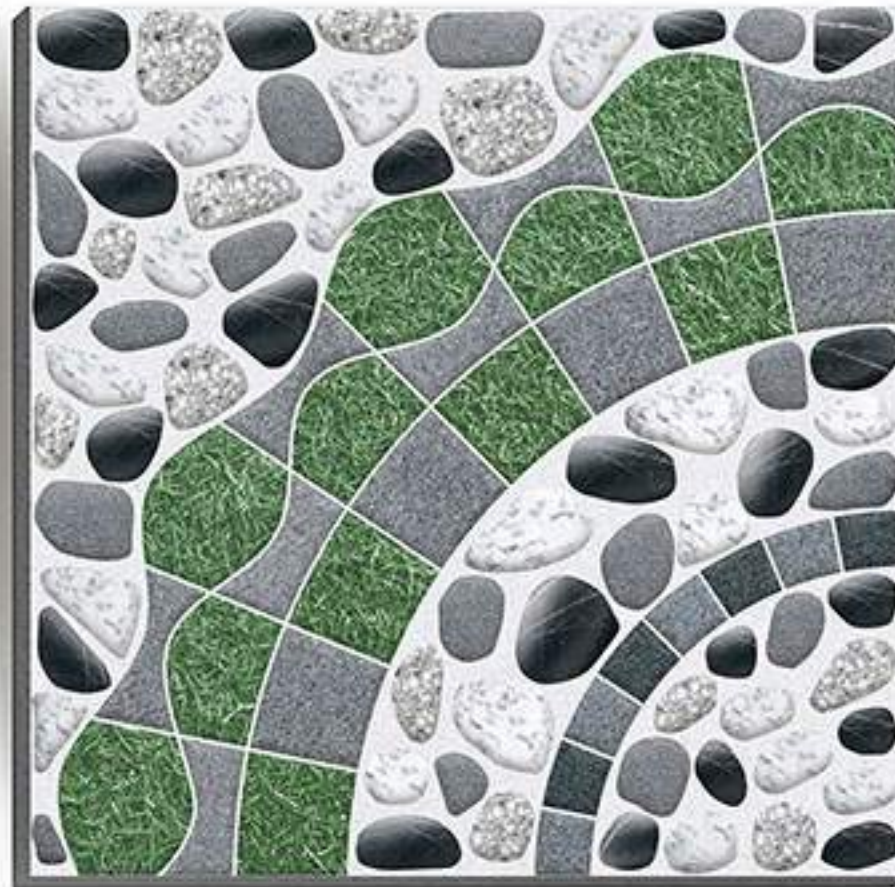

GREEN SERIES

1038

Thickness
12 mm

HEAVY DUTY

**400X 400MM Digital Vitrified
Parking Tiles**