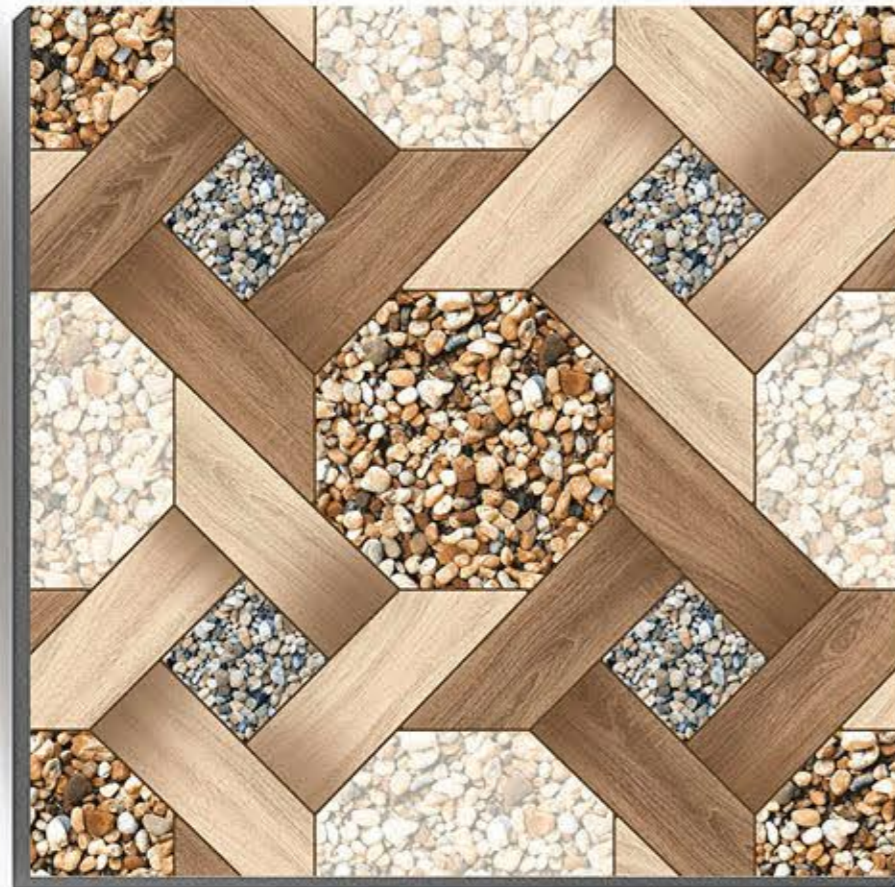

PUNCH SERIES

2111

Thickness
12 mm

HEAVY DUTY

**400X 400MM Digital Vitrified
Parking Tiles**