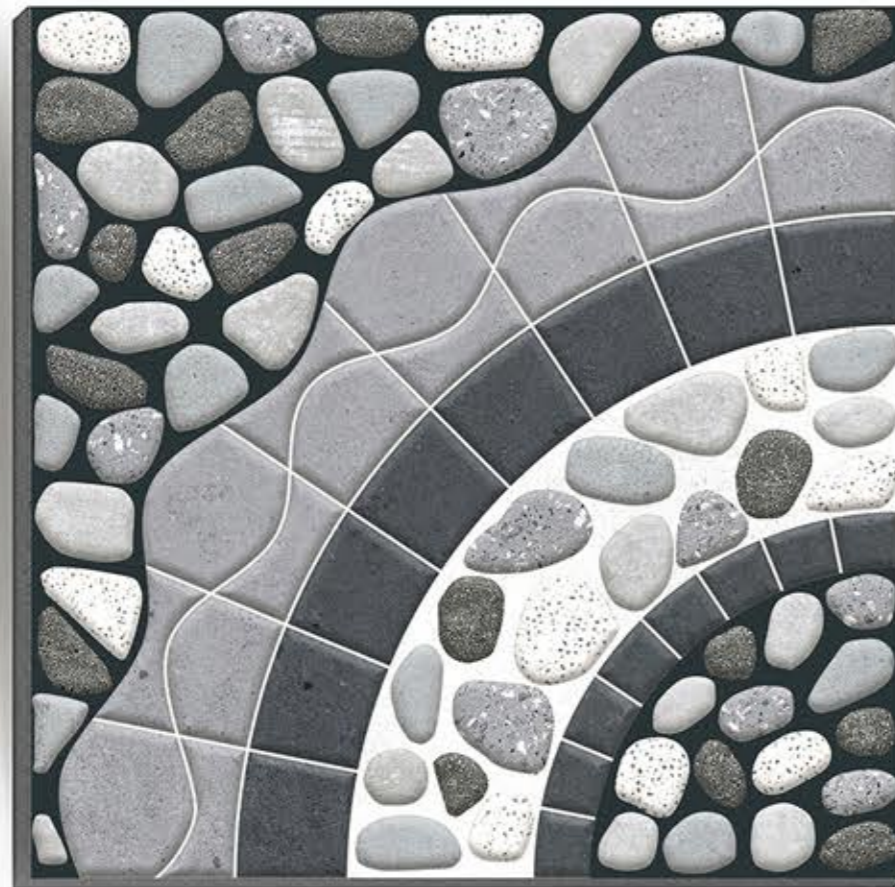

**Thickness**  
12 mm

**HEAVY DUTY**

**400X 400MM Digital Vitrified Parking Tiles**

**PUNCH SERIES**

**PUNCH**

**2045**

**Thickness**  
12 mm

**HEAVY DUTY**