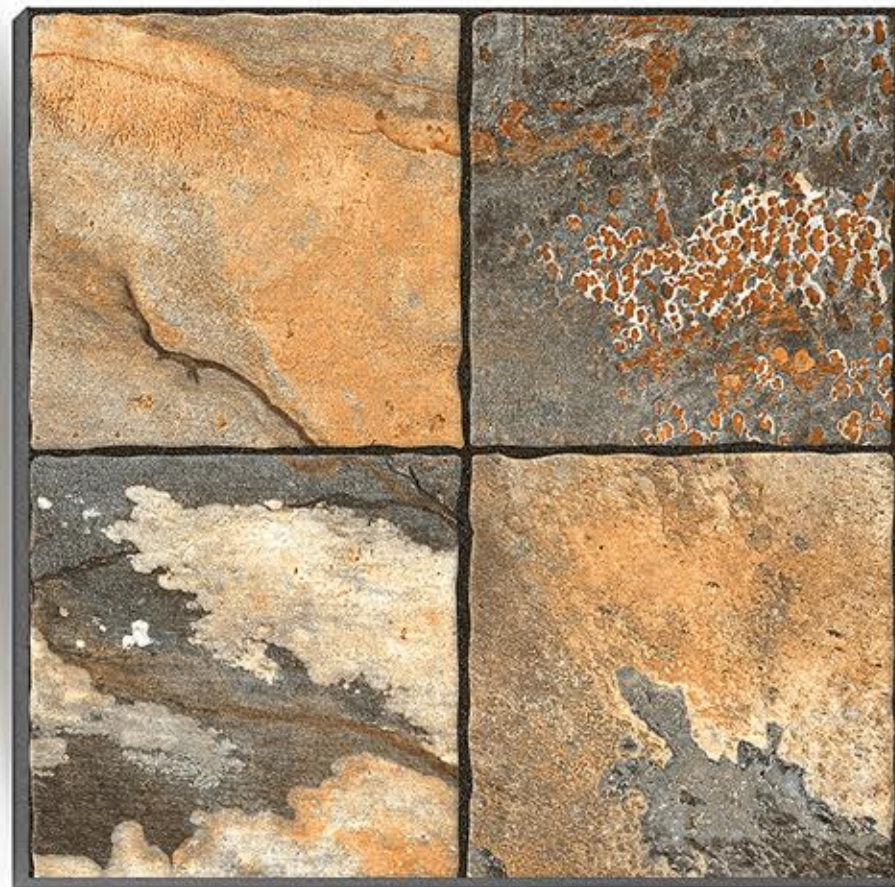

PUNCH SERIES

2135

Thickness
12 mm

HEAVY DUTY

400X 400MM **Digital Vitrified**
Parking Tiles