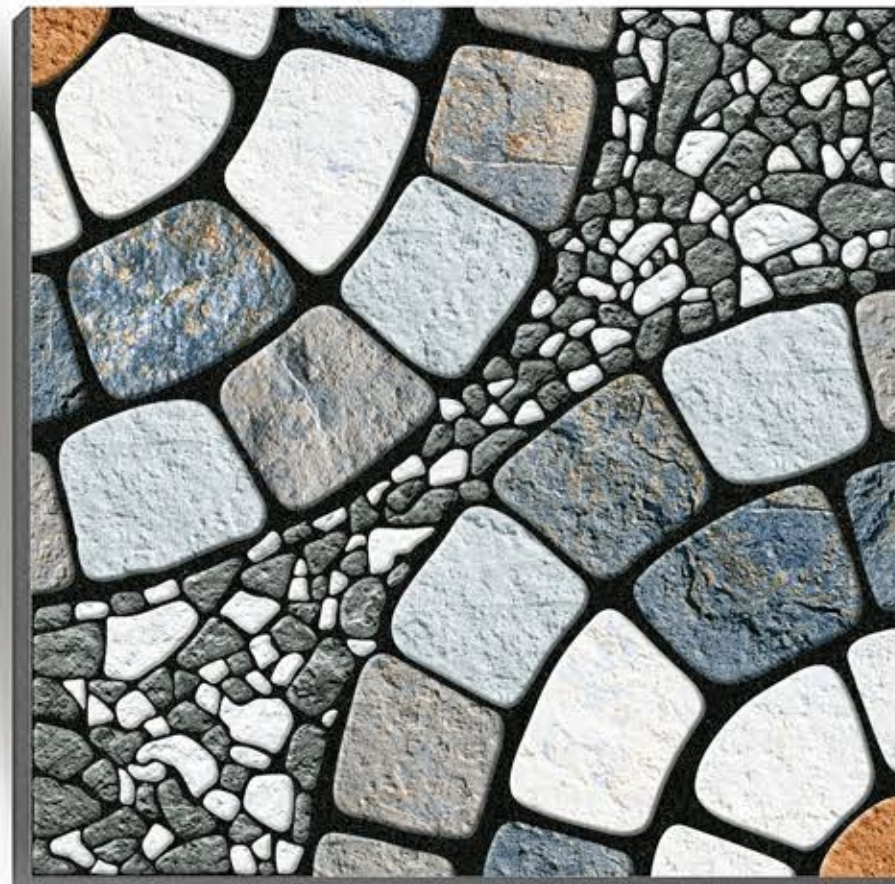

PUNCH SERIES

2144

Thickness
12 mm

HEAVY DUTY

400X 400MM Digital Vitrified Parking Tiles