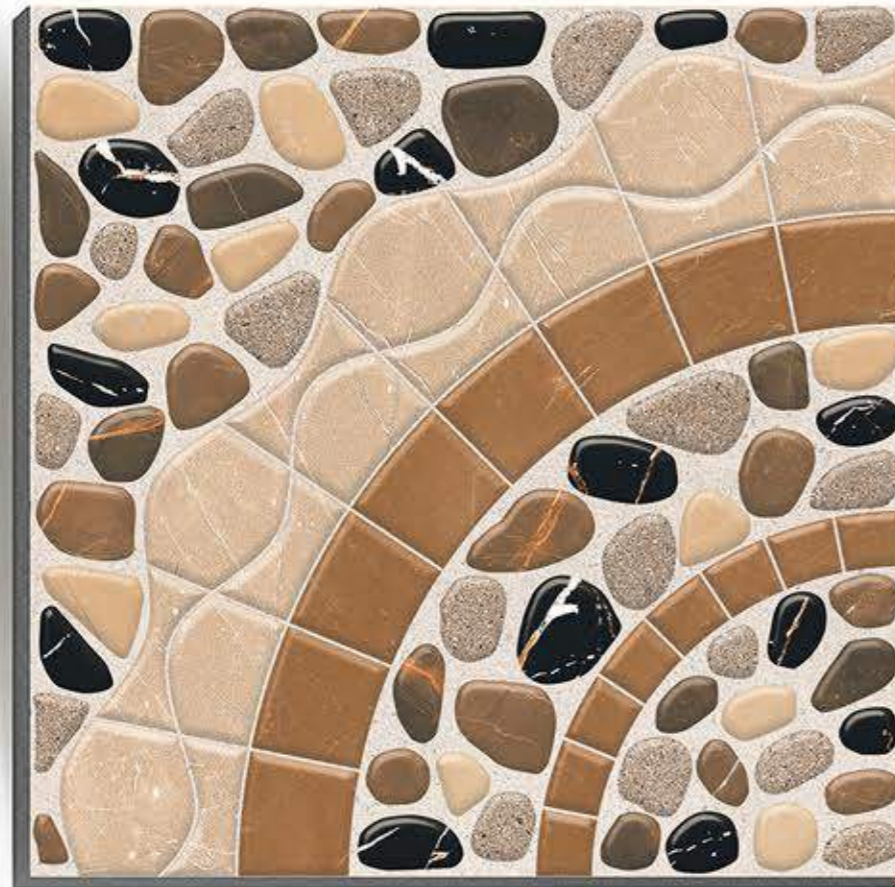

PUNCH SERIES

2042

Thickness
12 mm

HEAVY DUTY

**400X 400MM Digital Vitrified
Parking Tiles**