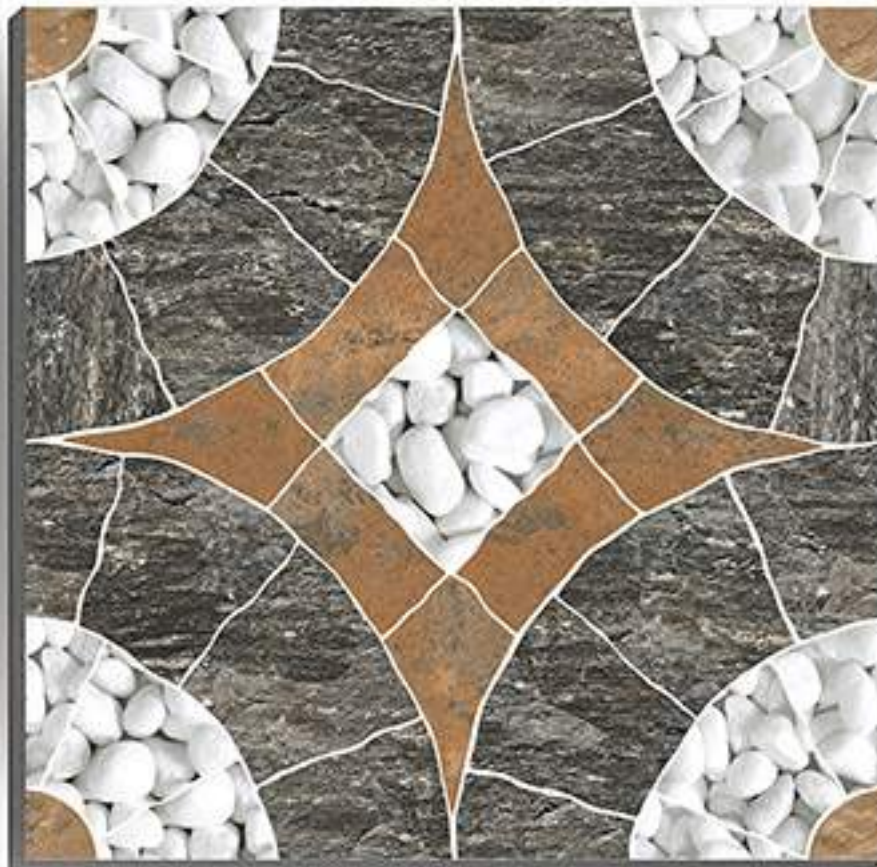

NEW RUSTIC SERIES

PUNCH

12008

Thickness
12 mm

HEAVY DUTY

400X Digital Vitrified
400MM Parking Tiles

PUNCH SERIES

PUNCH