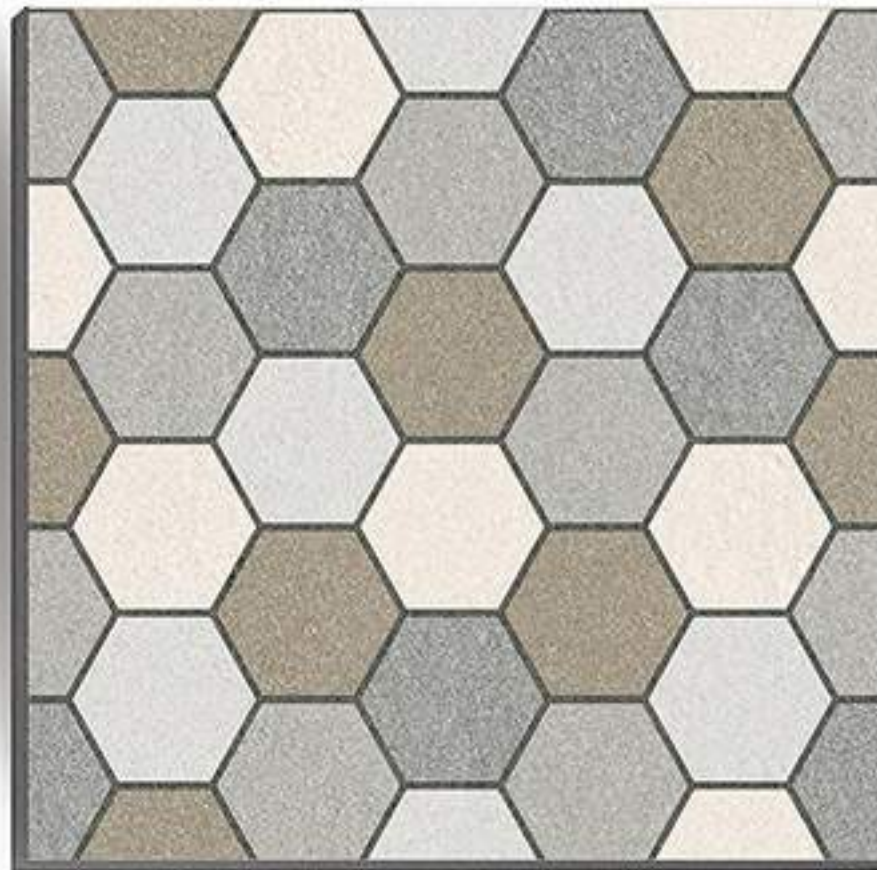

6016

Thickness
12 mm

HEAVY DUTY

400X 400MM **Digital Vitrified**
Parking Tiles

NEW RUSTIC SERIES

PUNCH

6017

Thickness
12 mm