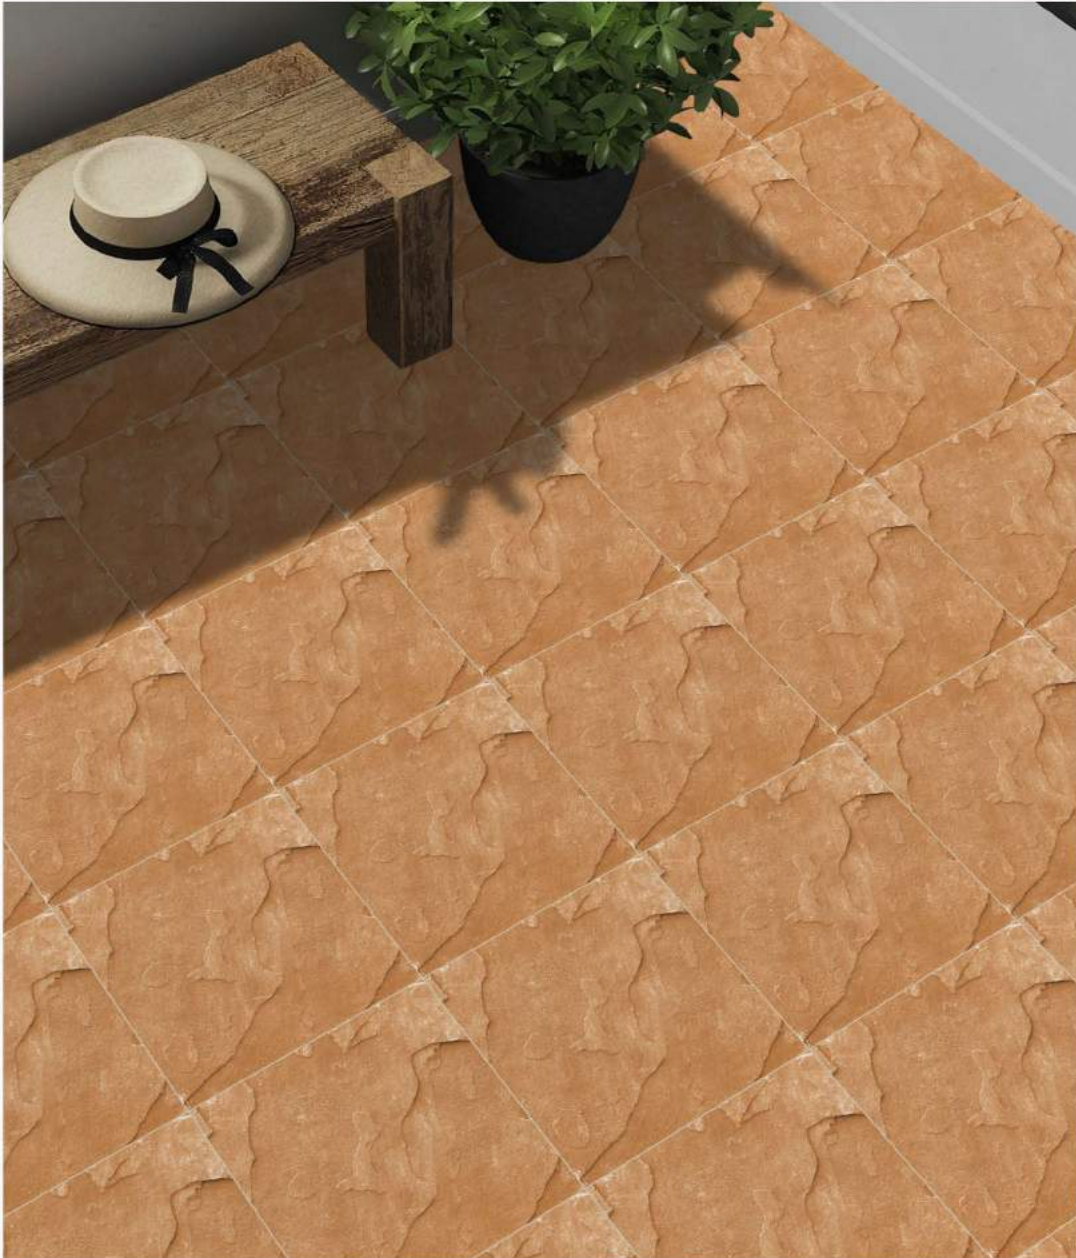

Exclusive
COLLECTION 2022

400X
400MM

DIGITAL
PARKING TILES

4060