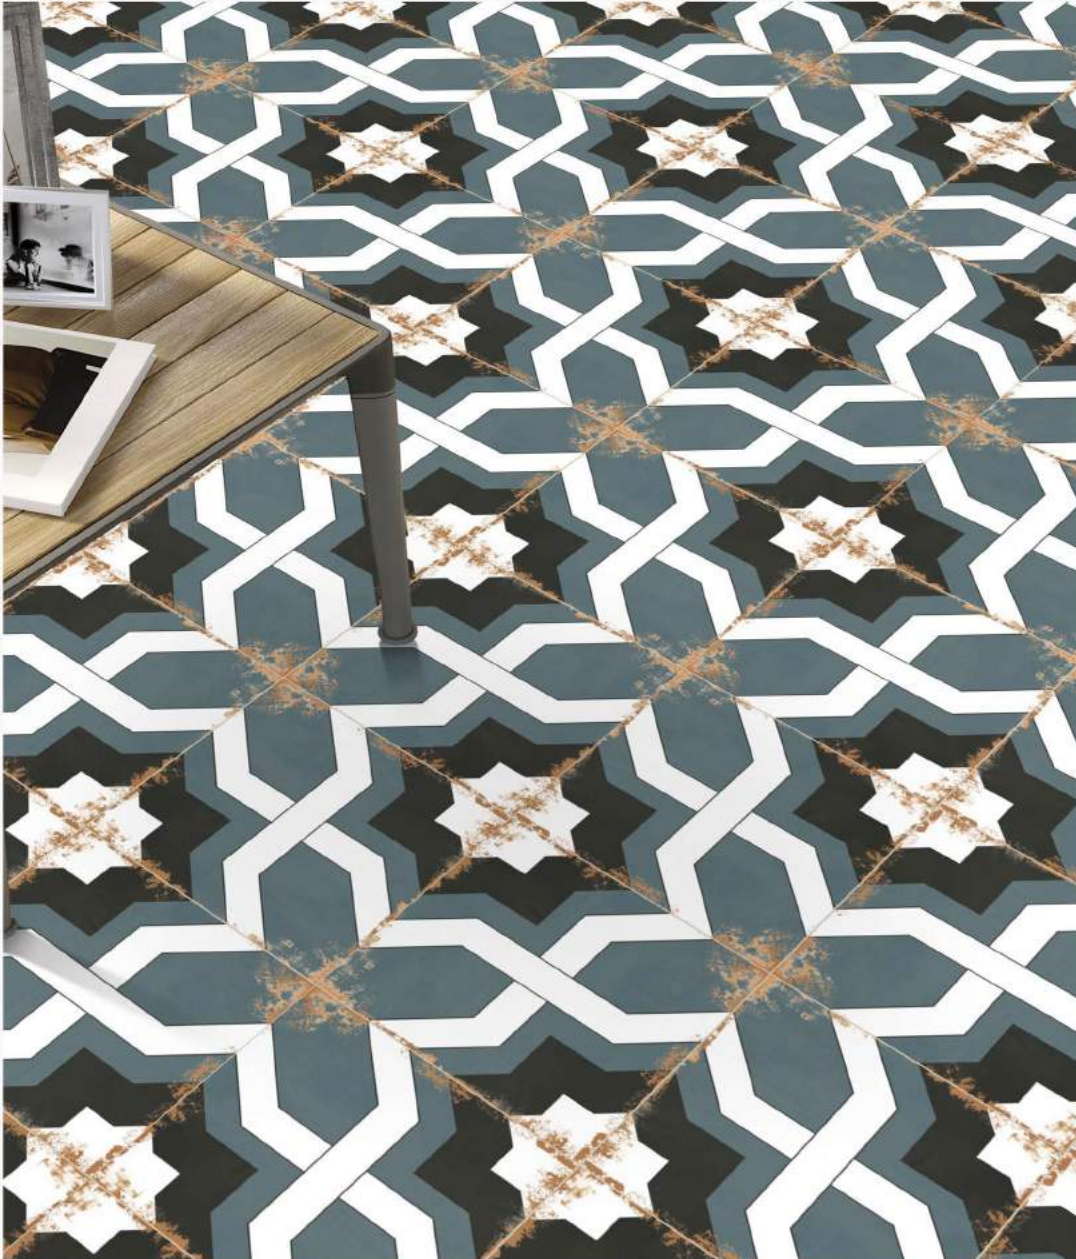

5035

Plain	<input checked="" type="checkbox"/>
Size	400x400mm
Finish	Matt
Thickness	12mm

Exclusive
COLLECTION 2022

400X
400MM

DIGITAL
PARKING TILES

5036

Plain	<input checked="" type="checkbox"/>
Size	400x400mm
Finish	Matt
Thickness	12mm