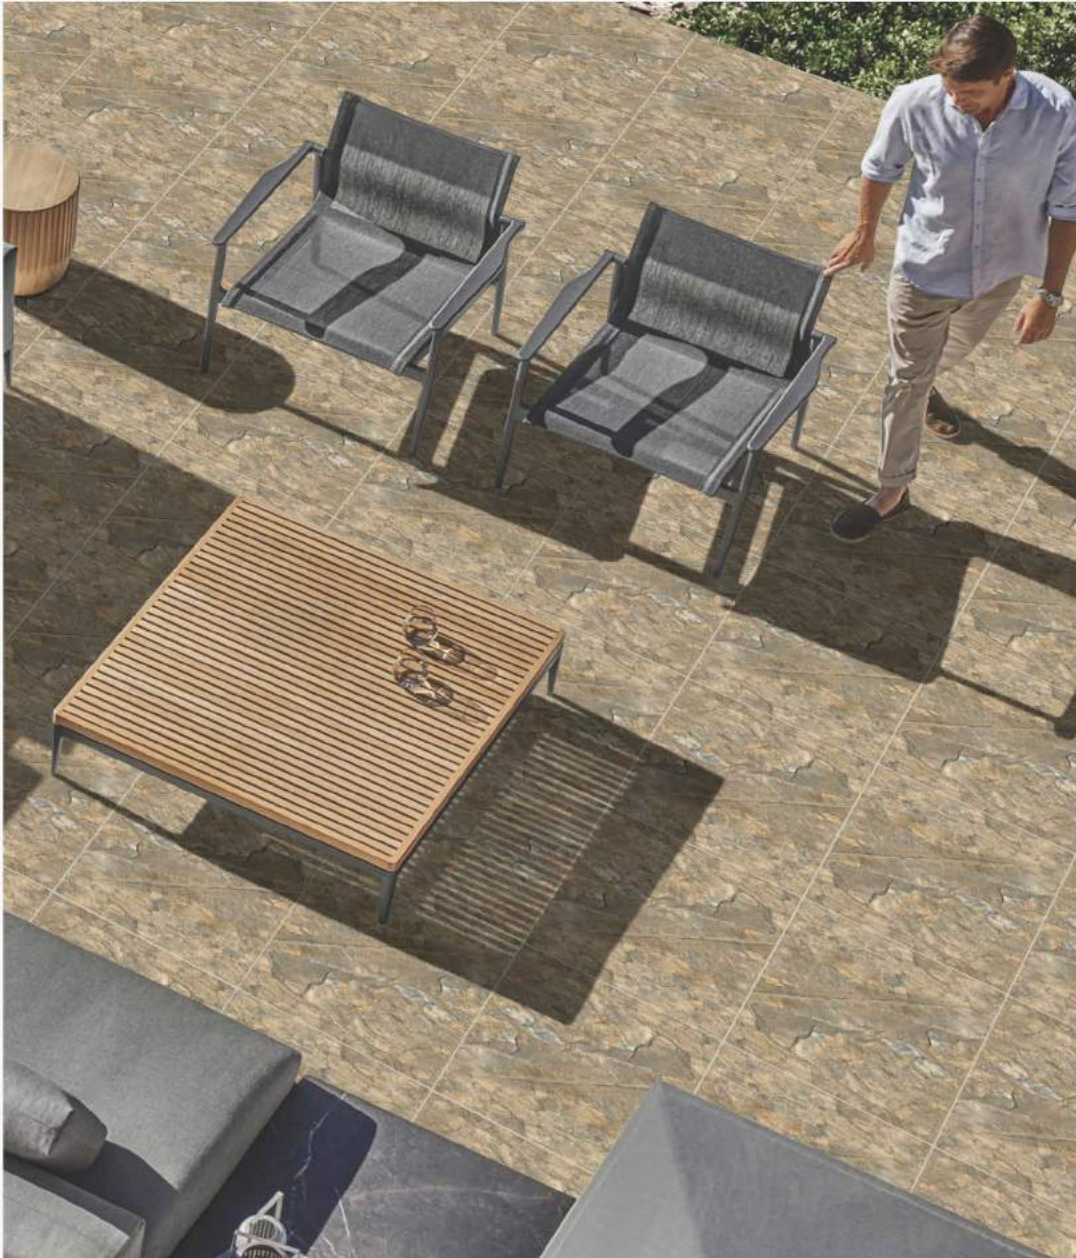

Exclusive
COLLECTION 2022

400X
400MM

DIGITAL
PARKING TILES

4063

Rustic

Size

400x400mm

Finish