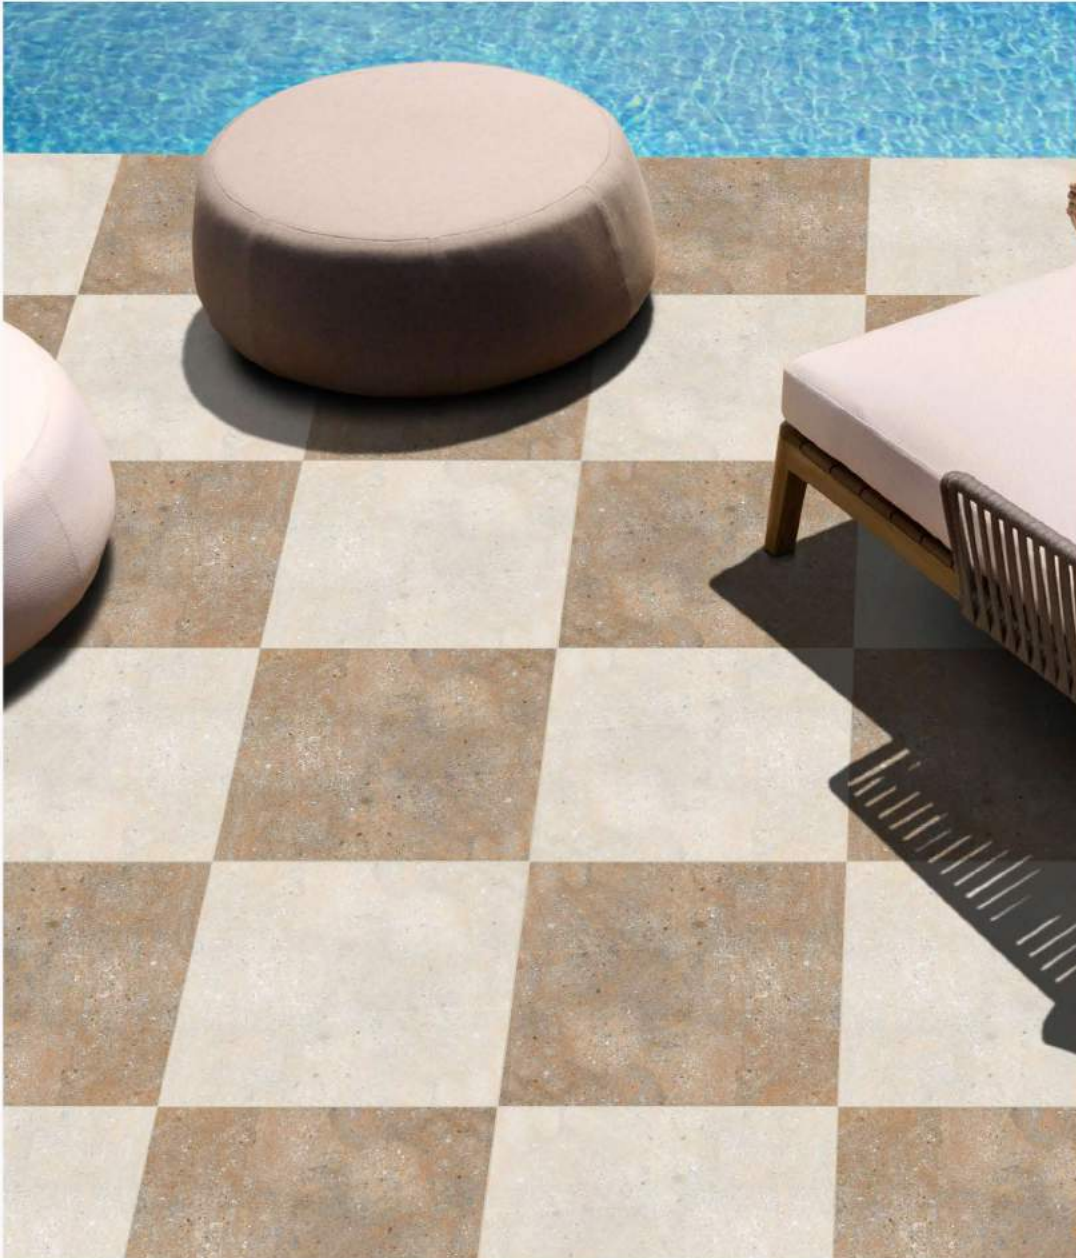

3254-DK

Plain	<input checked="" type="checkbox"/>
Size	400x400mm
Finish	Matt
Thickness	12mm

Exclusive
COLLECTION 2022

400X
400MM

DIGITAL
PARKING TILES

3255-LT

3255-DK

Plain