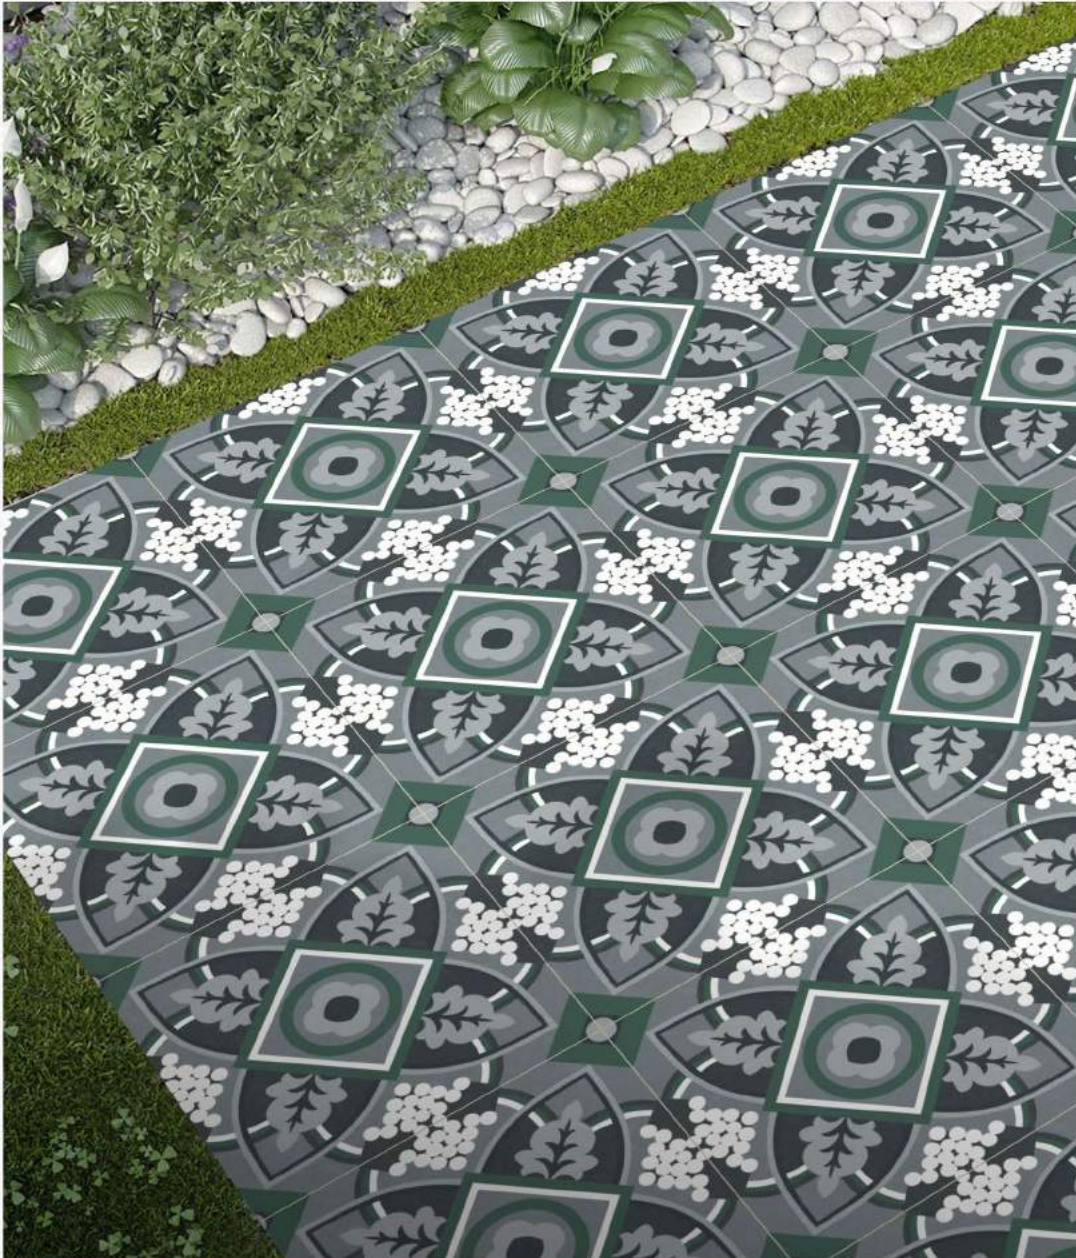

Exclusive
COLLECTION 2022

400X
400MM

DIGITAL
PARKING TILES

5034