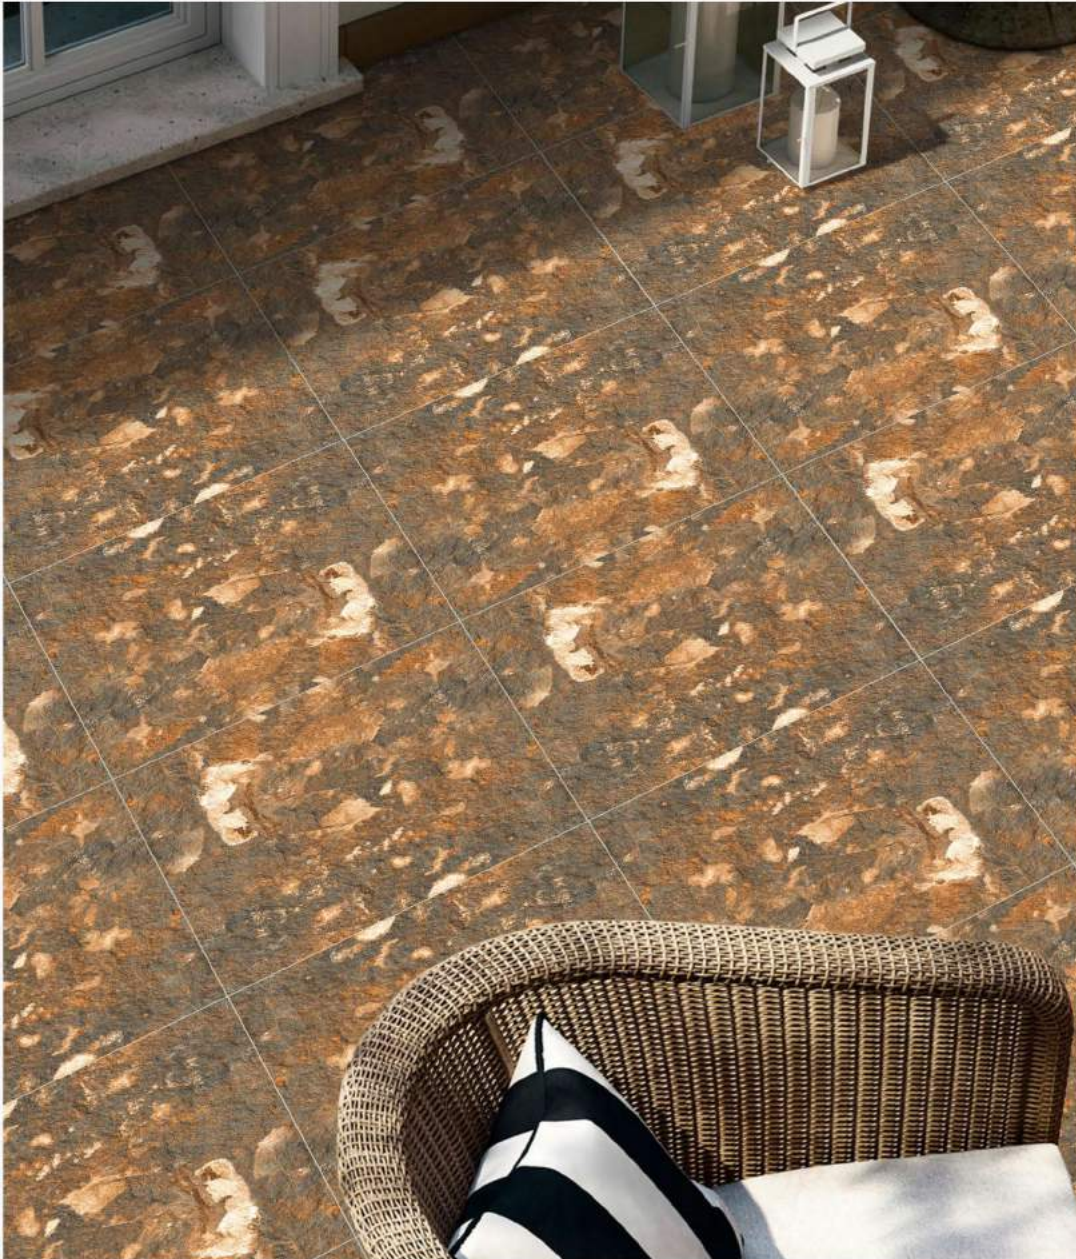

Exclusive
COLLECTION 2022

400X
400MM

DIGITAL
PARKING TILES

4059