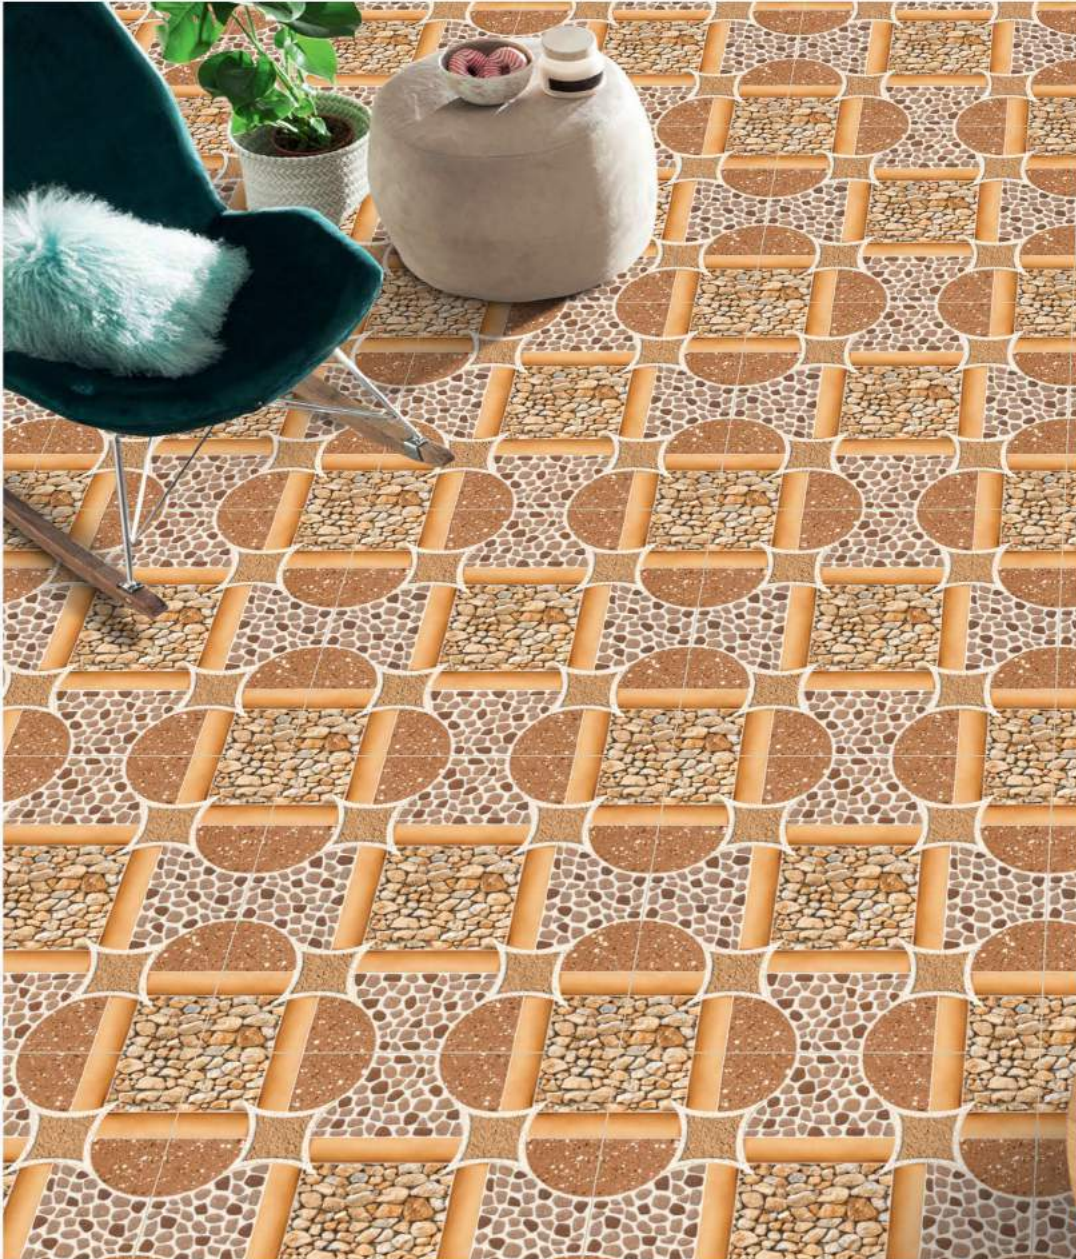

Exclusive
COLLECTION 2022

400X
400MM

DIGITAL
PARKING TILES

2222

Punch	<input checked="" type="checkbox"/>
Size	400x400mm
Finish	Matt
Thickness	12mm

Exclusive
COLLECTION 2022

400X
400MM

DIGITAL
PARKING TILES