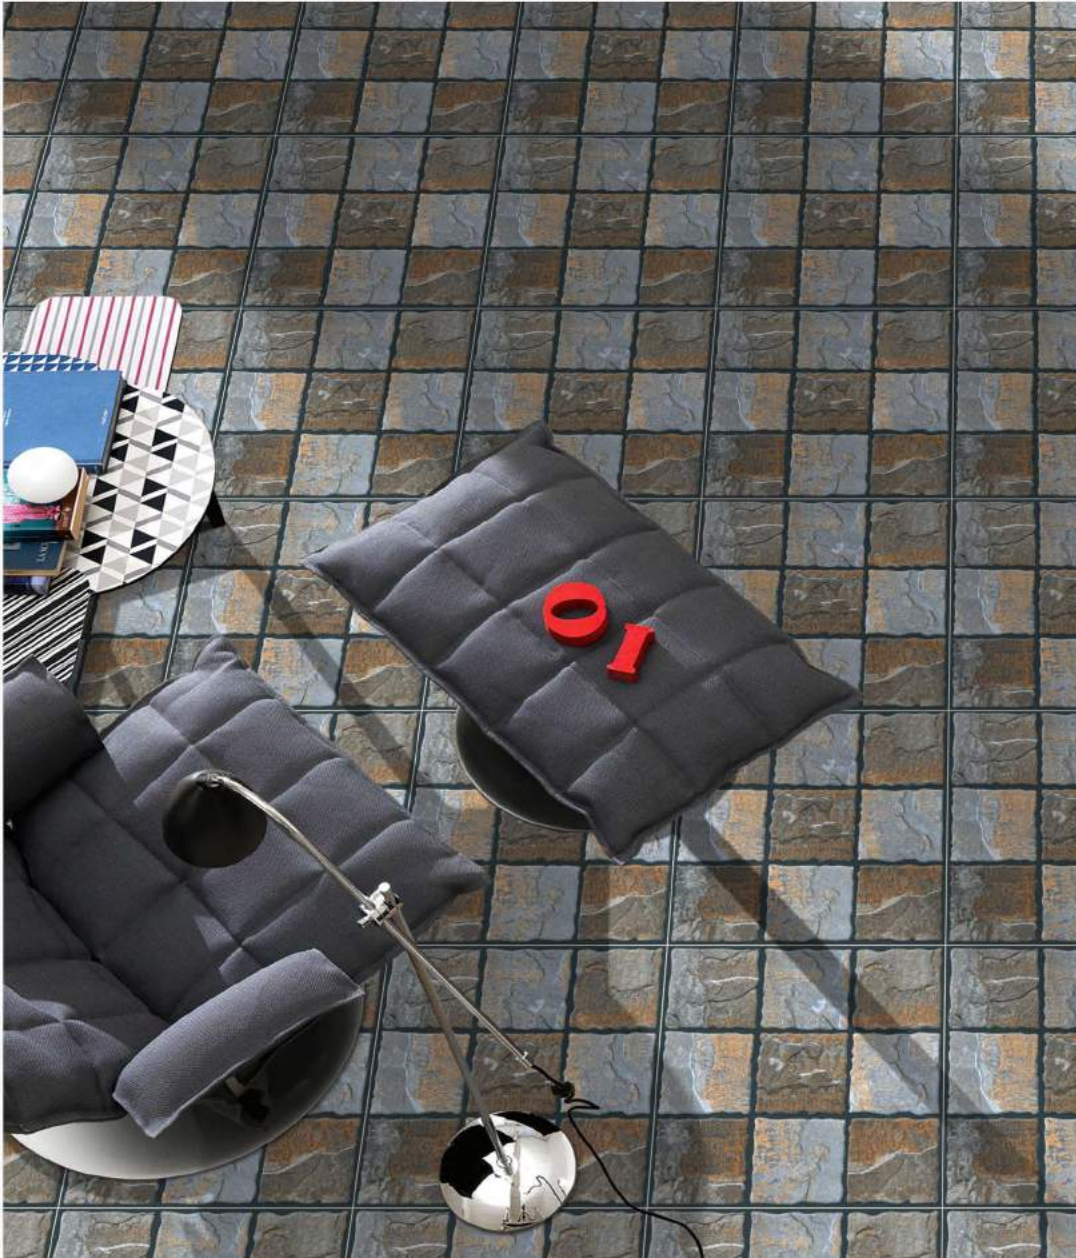

2202

Punch	<input checked="" type="checkbox"/>
Size	400x400mm
Finish	Matt
Thickness	12mm

Exclusive
COLLECTION 2022

400X
400MM

DIGITAL
PARKING TILES

2203

Punch	<input checked="" type="checkbox"/>
Size	400x400mm
Finish	Matt
Thickness	12mm