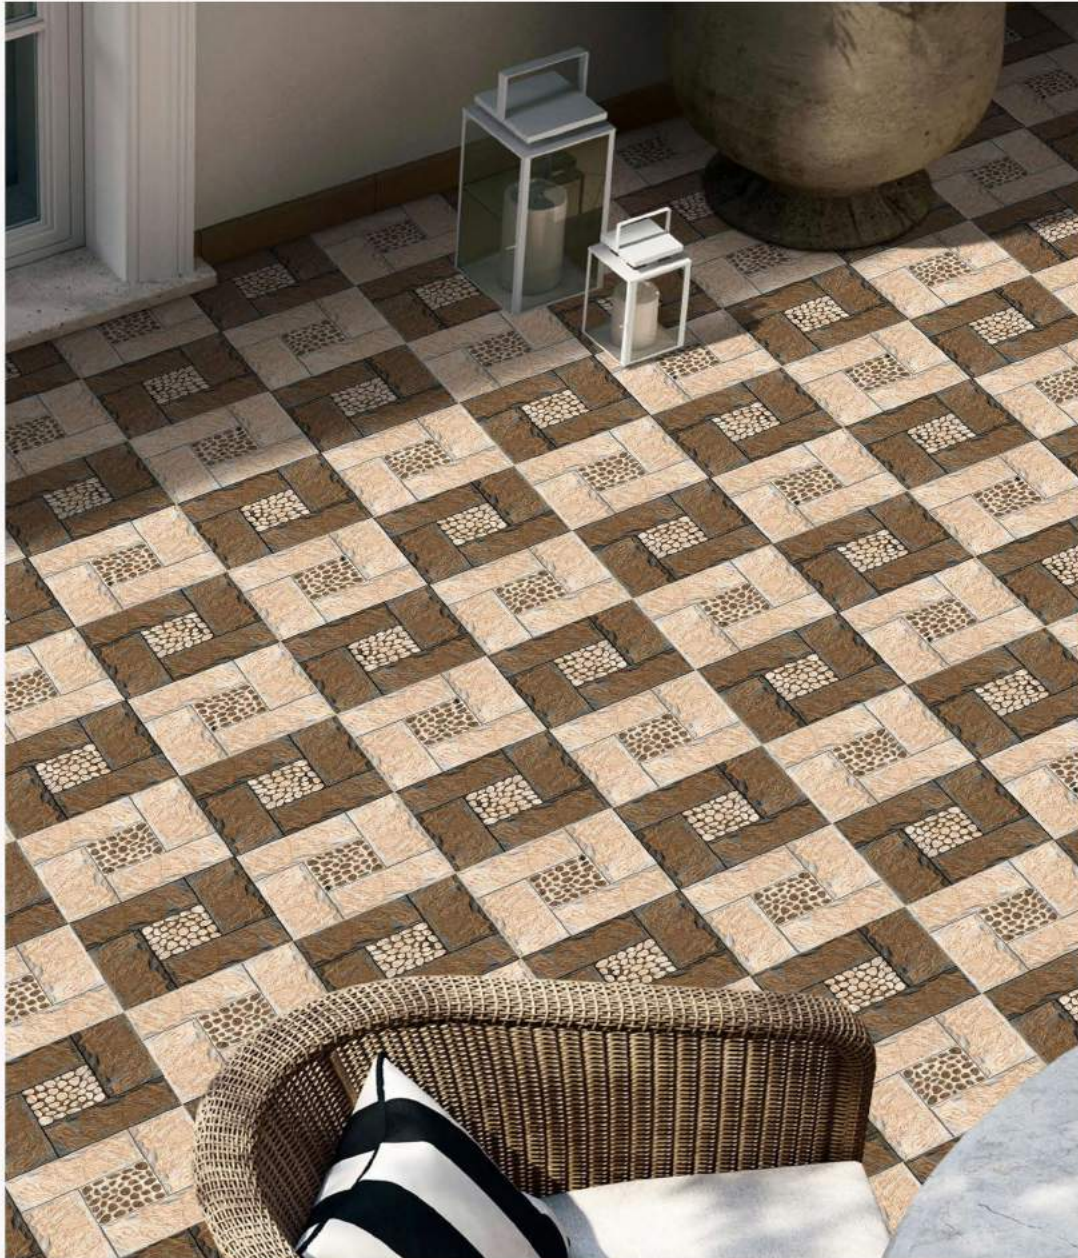

Exclusive
COLLECTION 2022

400X
400MM

DIGITAL
PARKING TILES

2246