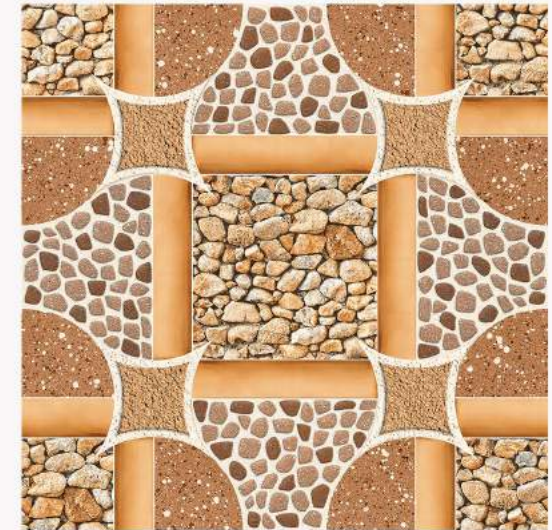

Exclusive
COLLECTION 2022

400X
400MM

DIGITAL
PARKING TILES

2222

Punch	<input checked="" type="checkbox"/>
Size	400x400mm
Finish	Matt
Thickness	12mm

Exclusive
COLLECTION 2022

400X
400MM

DIGITAL
PARKING TILES