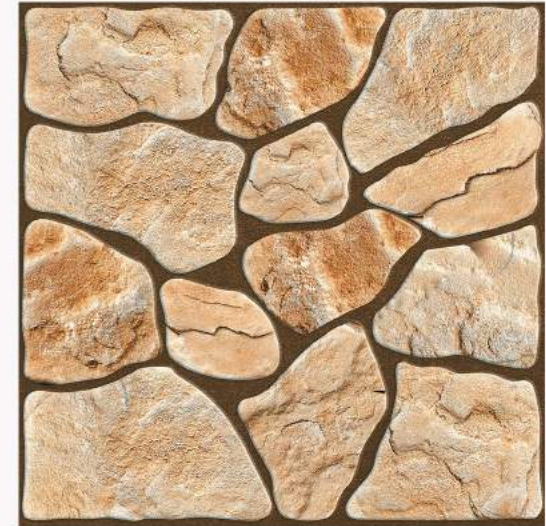

2223

Punch	<input checked="" type="checkbox"/>
Size	400x400mm
Finish	Matt
Thickness	12mm

Exclusive
COLLECTION 2022

400X
400MM

DIGITAL
PARKING TILES

2224

Punch	<input checked="" type="checkbox"/>
Size	400x400mm
Finish	Matt
Thickness	12mm