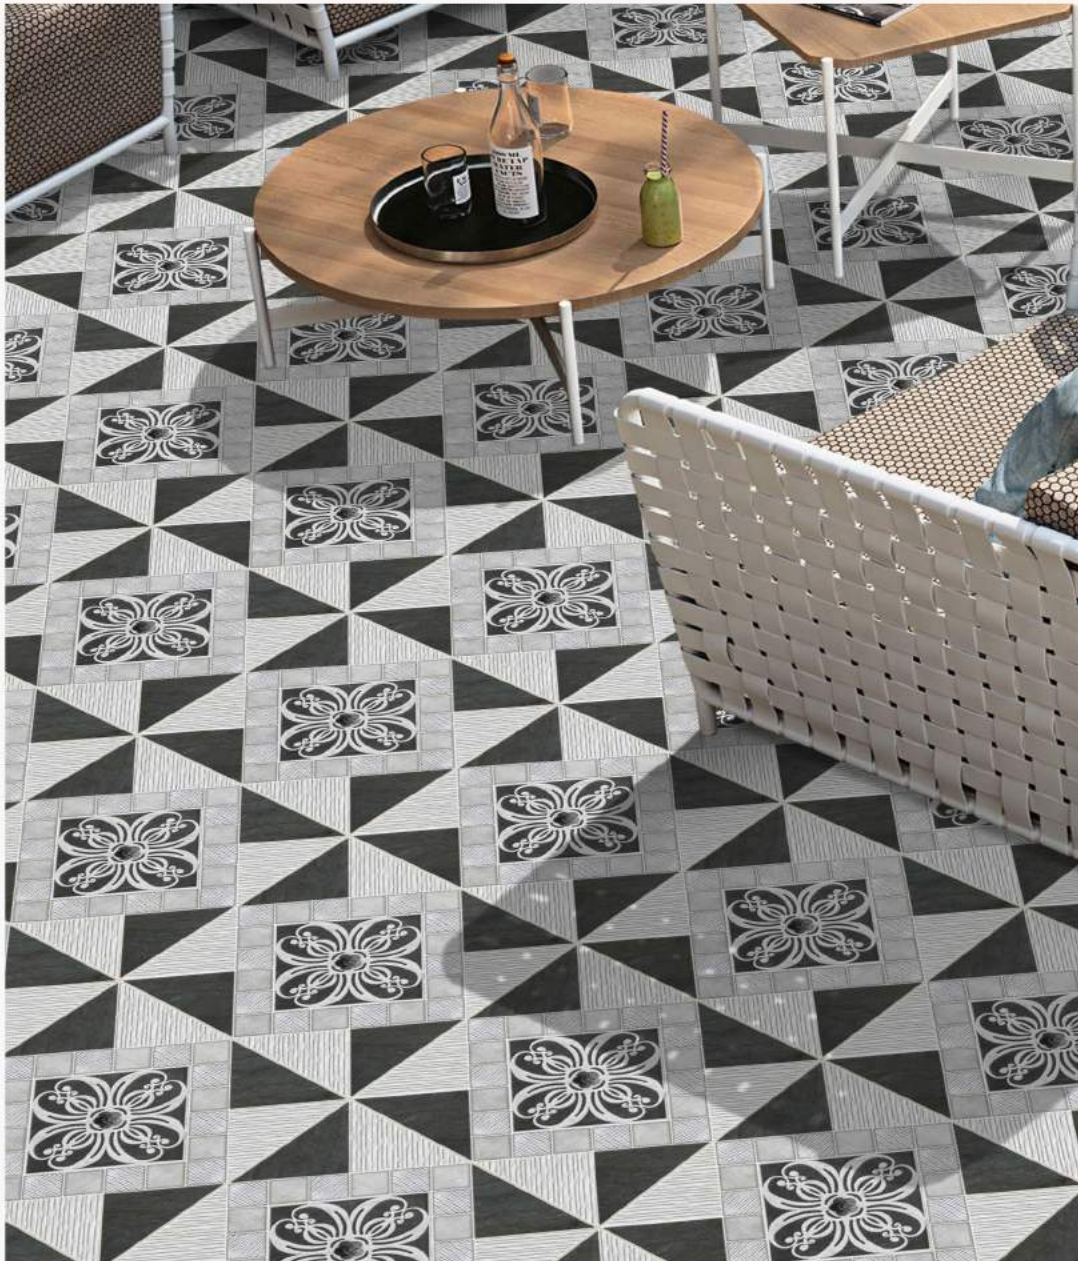

Exclusive
COLLECTION 2022

400X
400MM

DIGITAL
PARKING TILES

2243