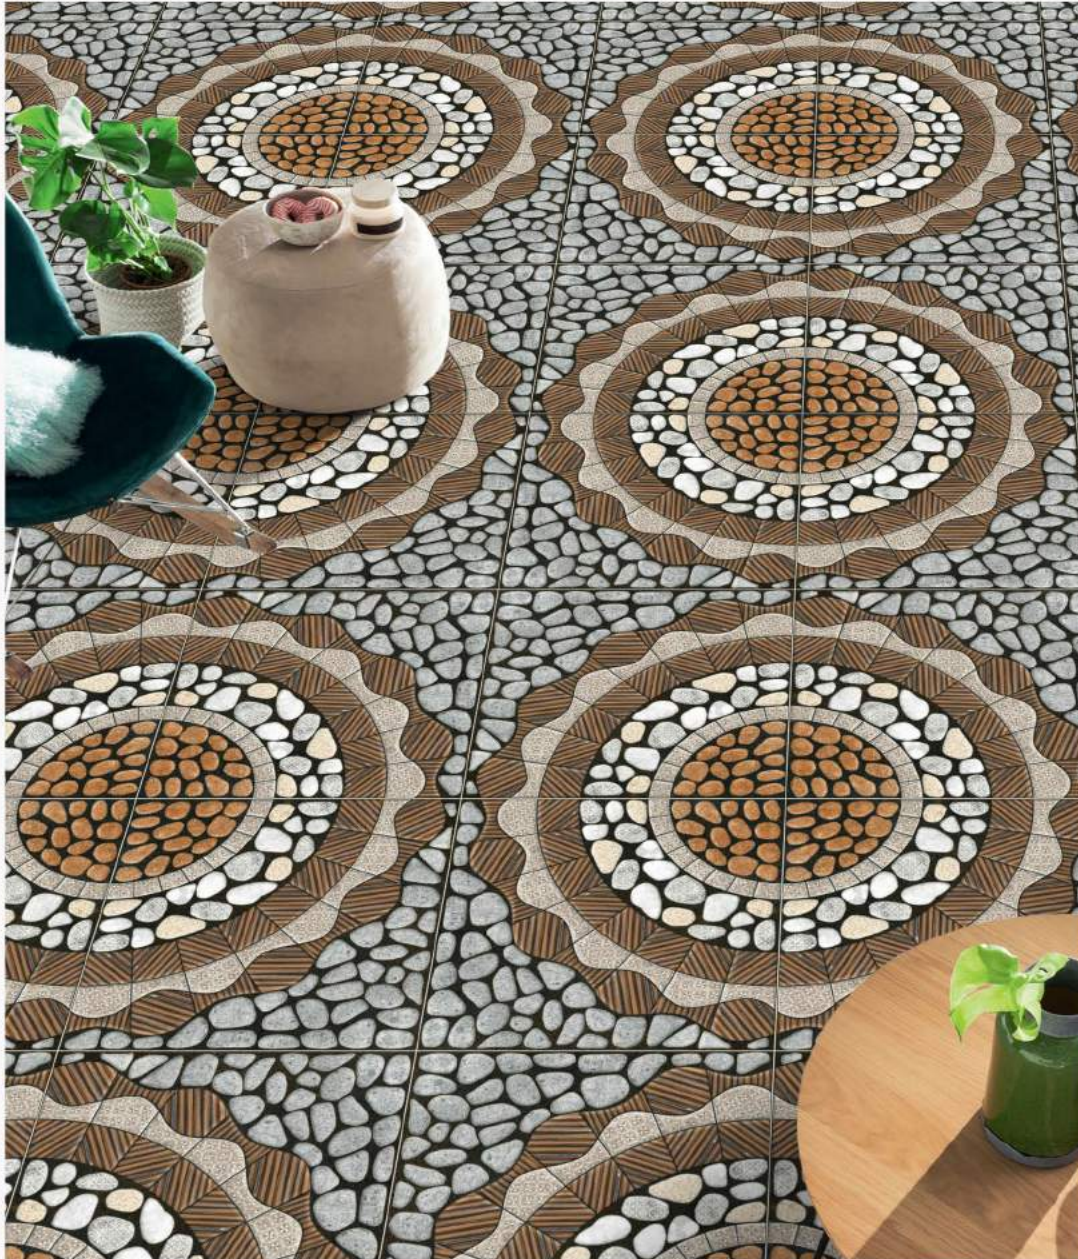

Exclusive
COLLECTION 2022

400X
400MM

DIGITAL
PARKING TILES

2249