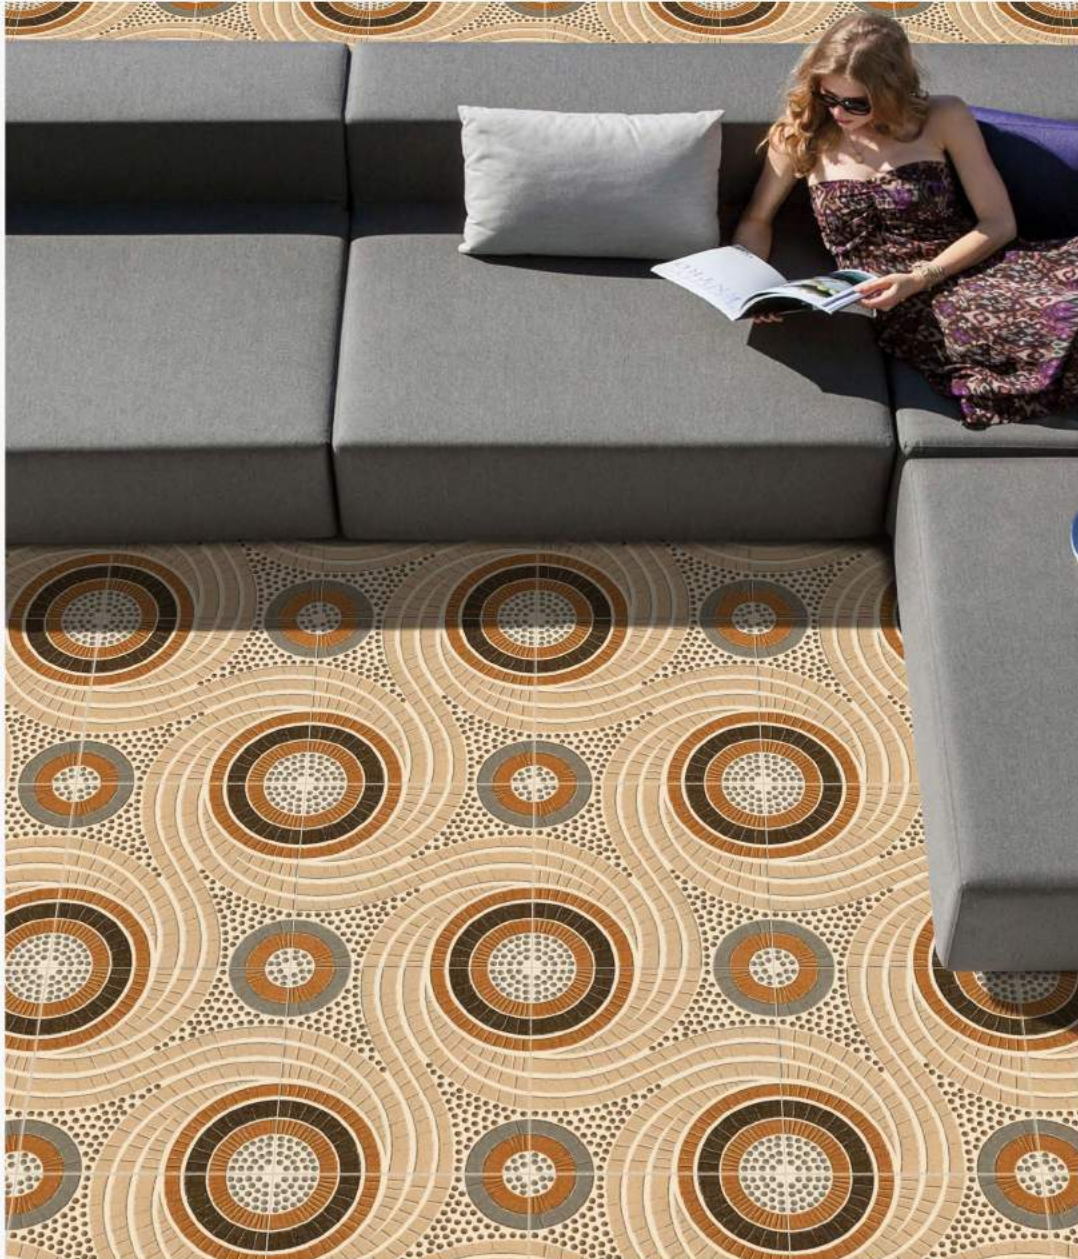

Exclusive
COLLECTION 2022

400X
400MM

DIGITAL
PARKING TILES

2207

Punch	<input checked="" type="checkbox"/>
Size	400x400mm
Finish	Matt
Thickness	12mm

Exclusive
COLLECTION 2022

400X
400MM

DIGITAL
PARKING TILES