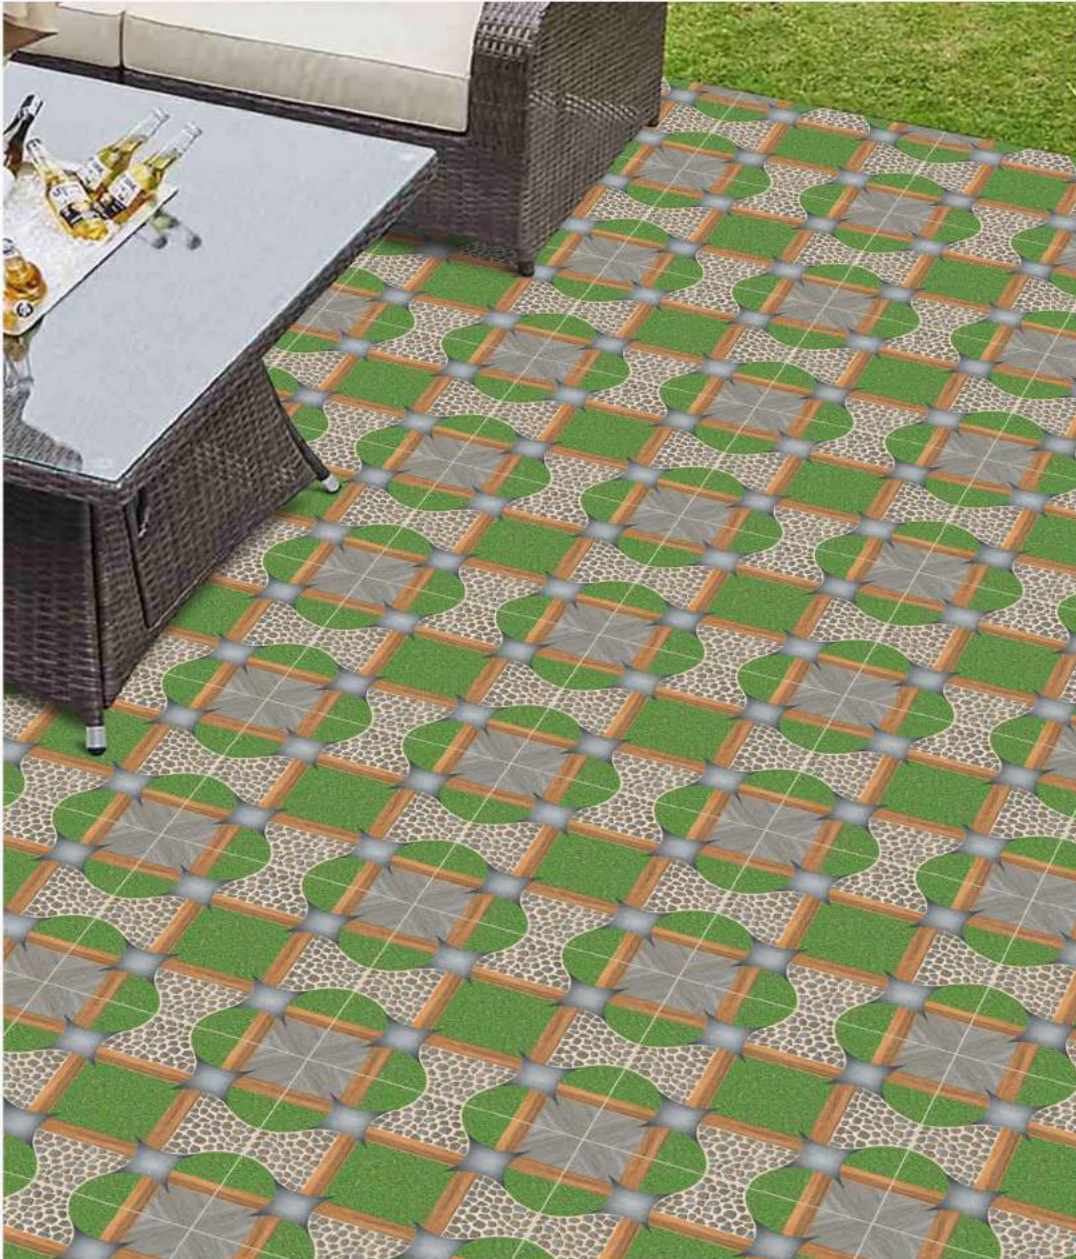

Exclusive
COLLECTION 2022

400X
400MM

DIGITAL
PARKING TILES

1067