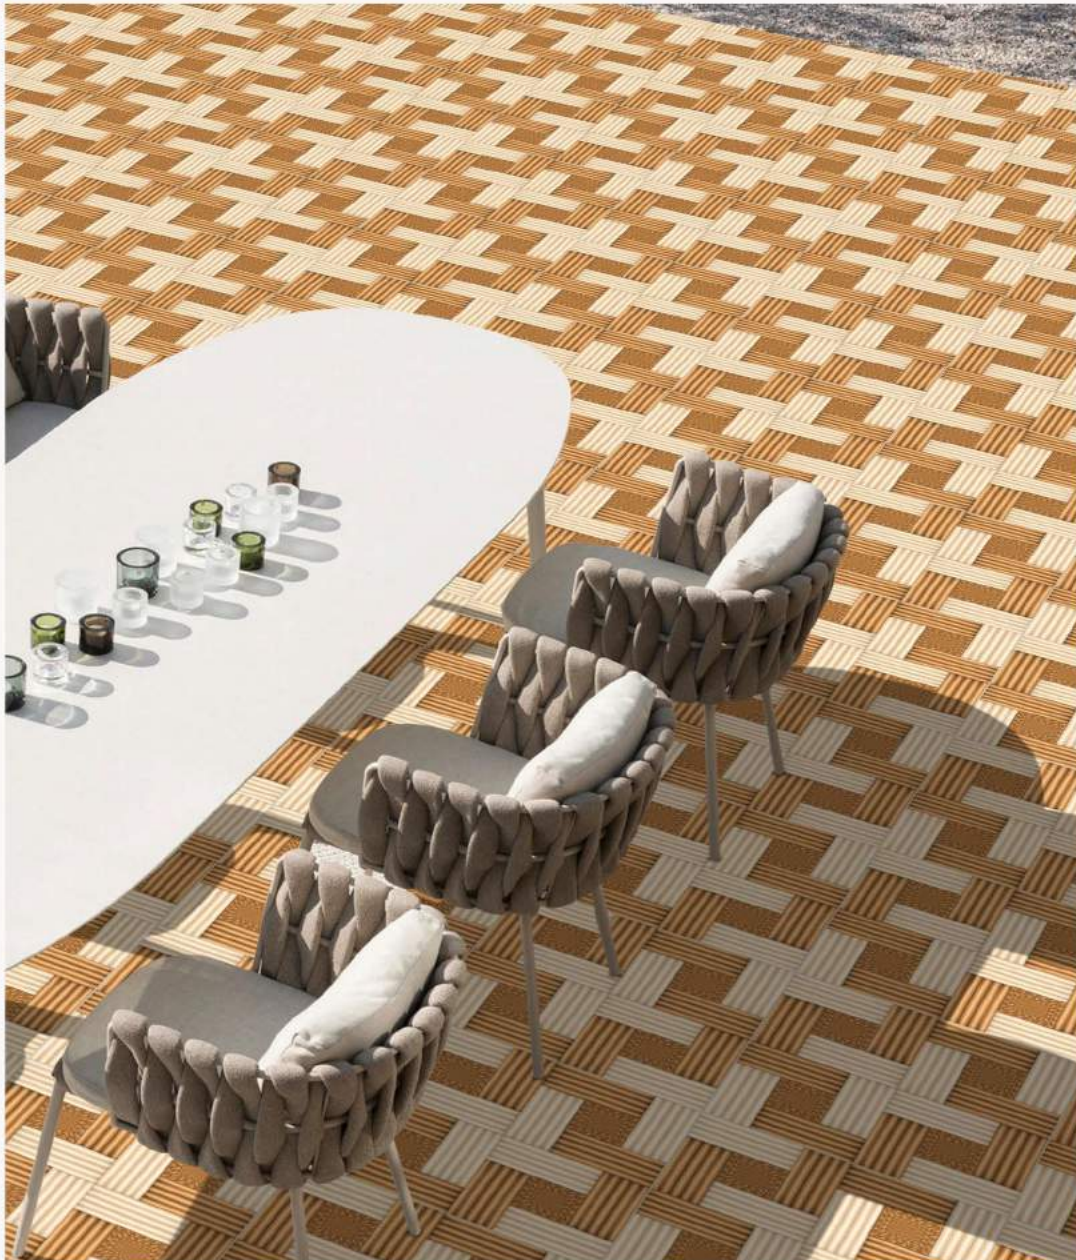

2247

Punch	<input checked="" type="checkbox"/>
Size	400x400mm
Finish	Matt
Thickness	12mm

Exclusive
COLLECTION 2022

400X
400MM

DIGITAL
PARKING TILES

2248

Punch	<input checked="" type="checkbox"/>
Size	400x400mm
Finish	Matt
Thickness	12mm