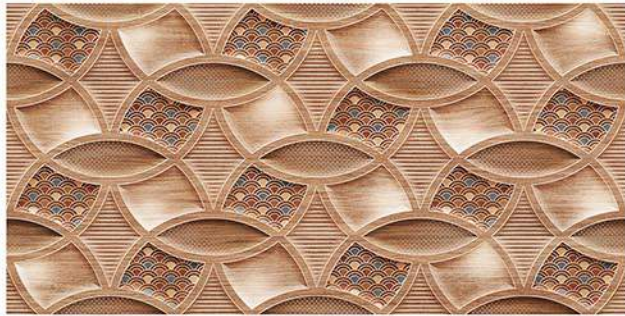

1294 HL1

Bedroom

Bathroom

Kitchen

Livingroom

300x600mm
WALL TILES