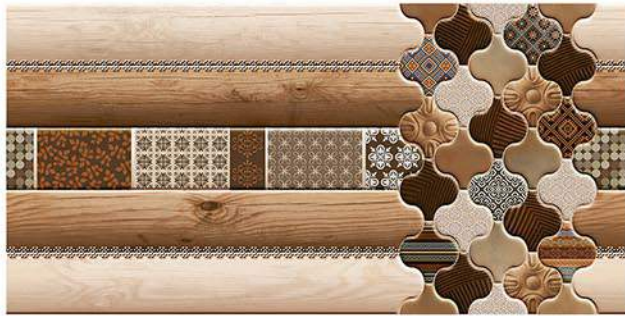

1081 HL

Bedroom

Bathroom

Kitchen

Livingroom

**GL
OS
SY**
FINISH

300x600mm
WALL TILES