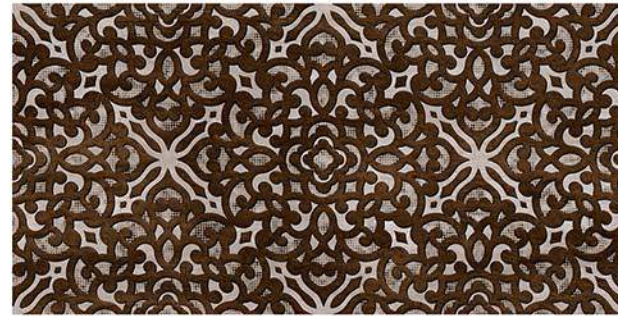

Livingroom

FINISH

300x600mm
WALL TILES

Surfaces
that
creates
a
magnetic
ambience

MATT IO

5032 L

5037 L

5032 HL1