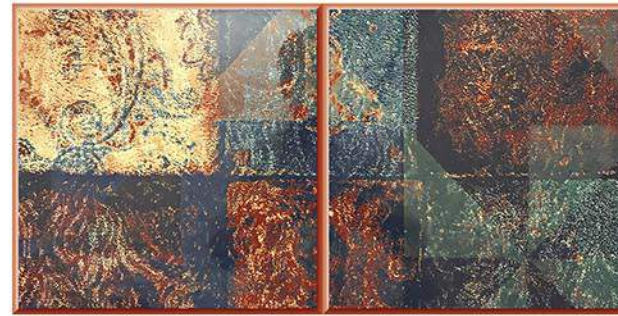

1318 HL1

Bedroom

Bathroom

Kitchen

Livingroom

FINISH

300x600mm
WALL TILES