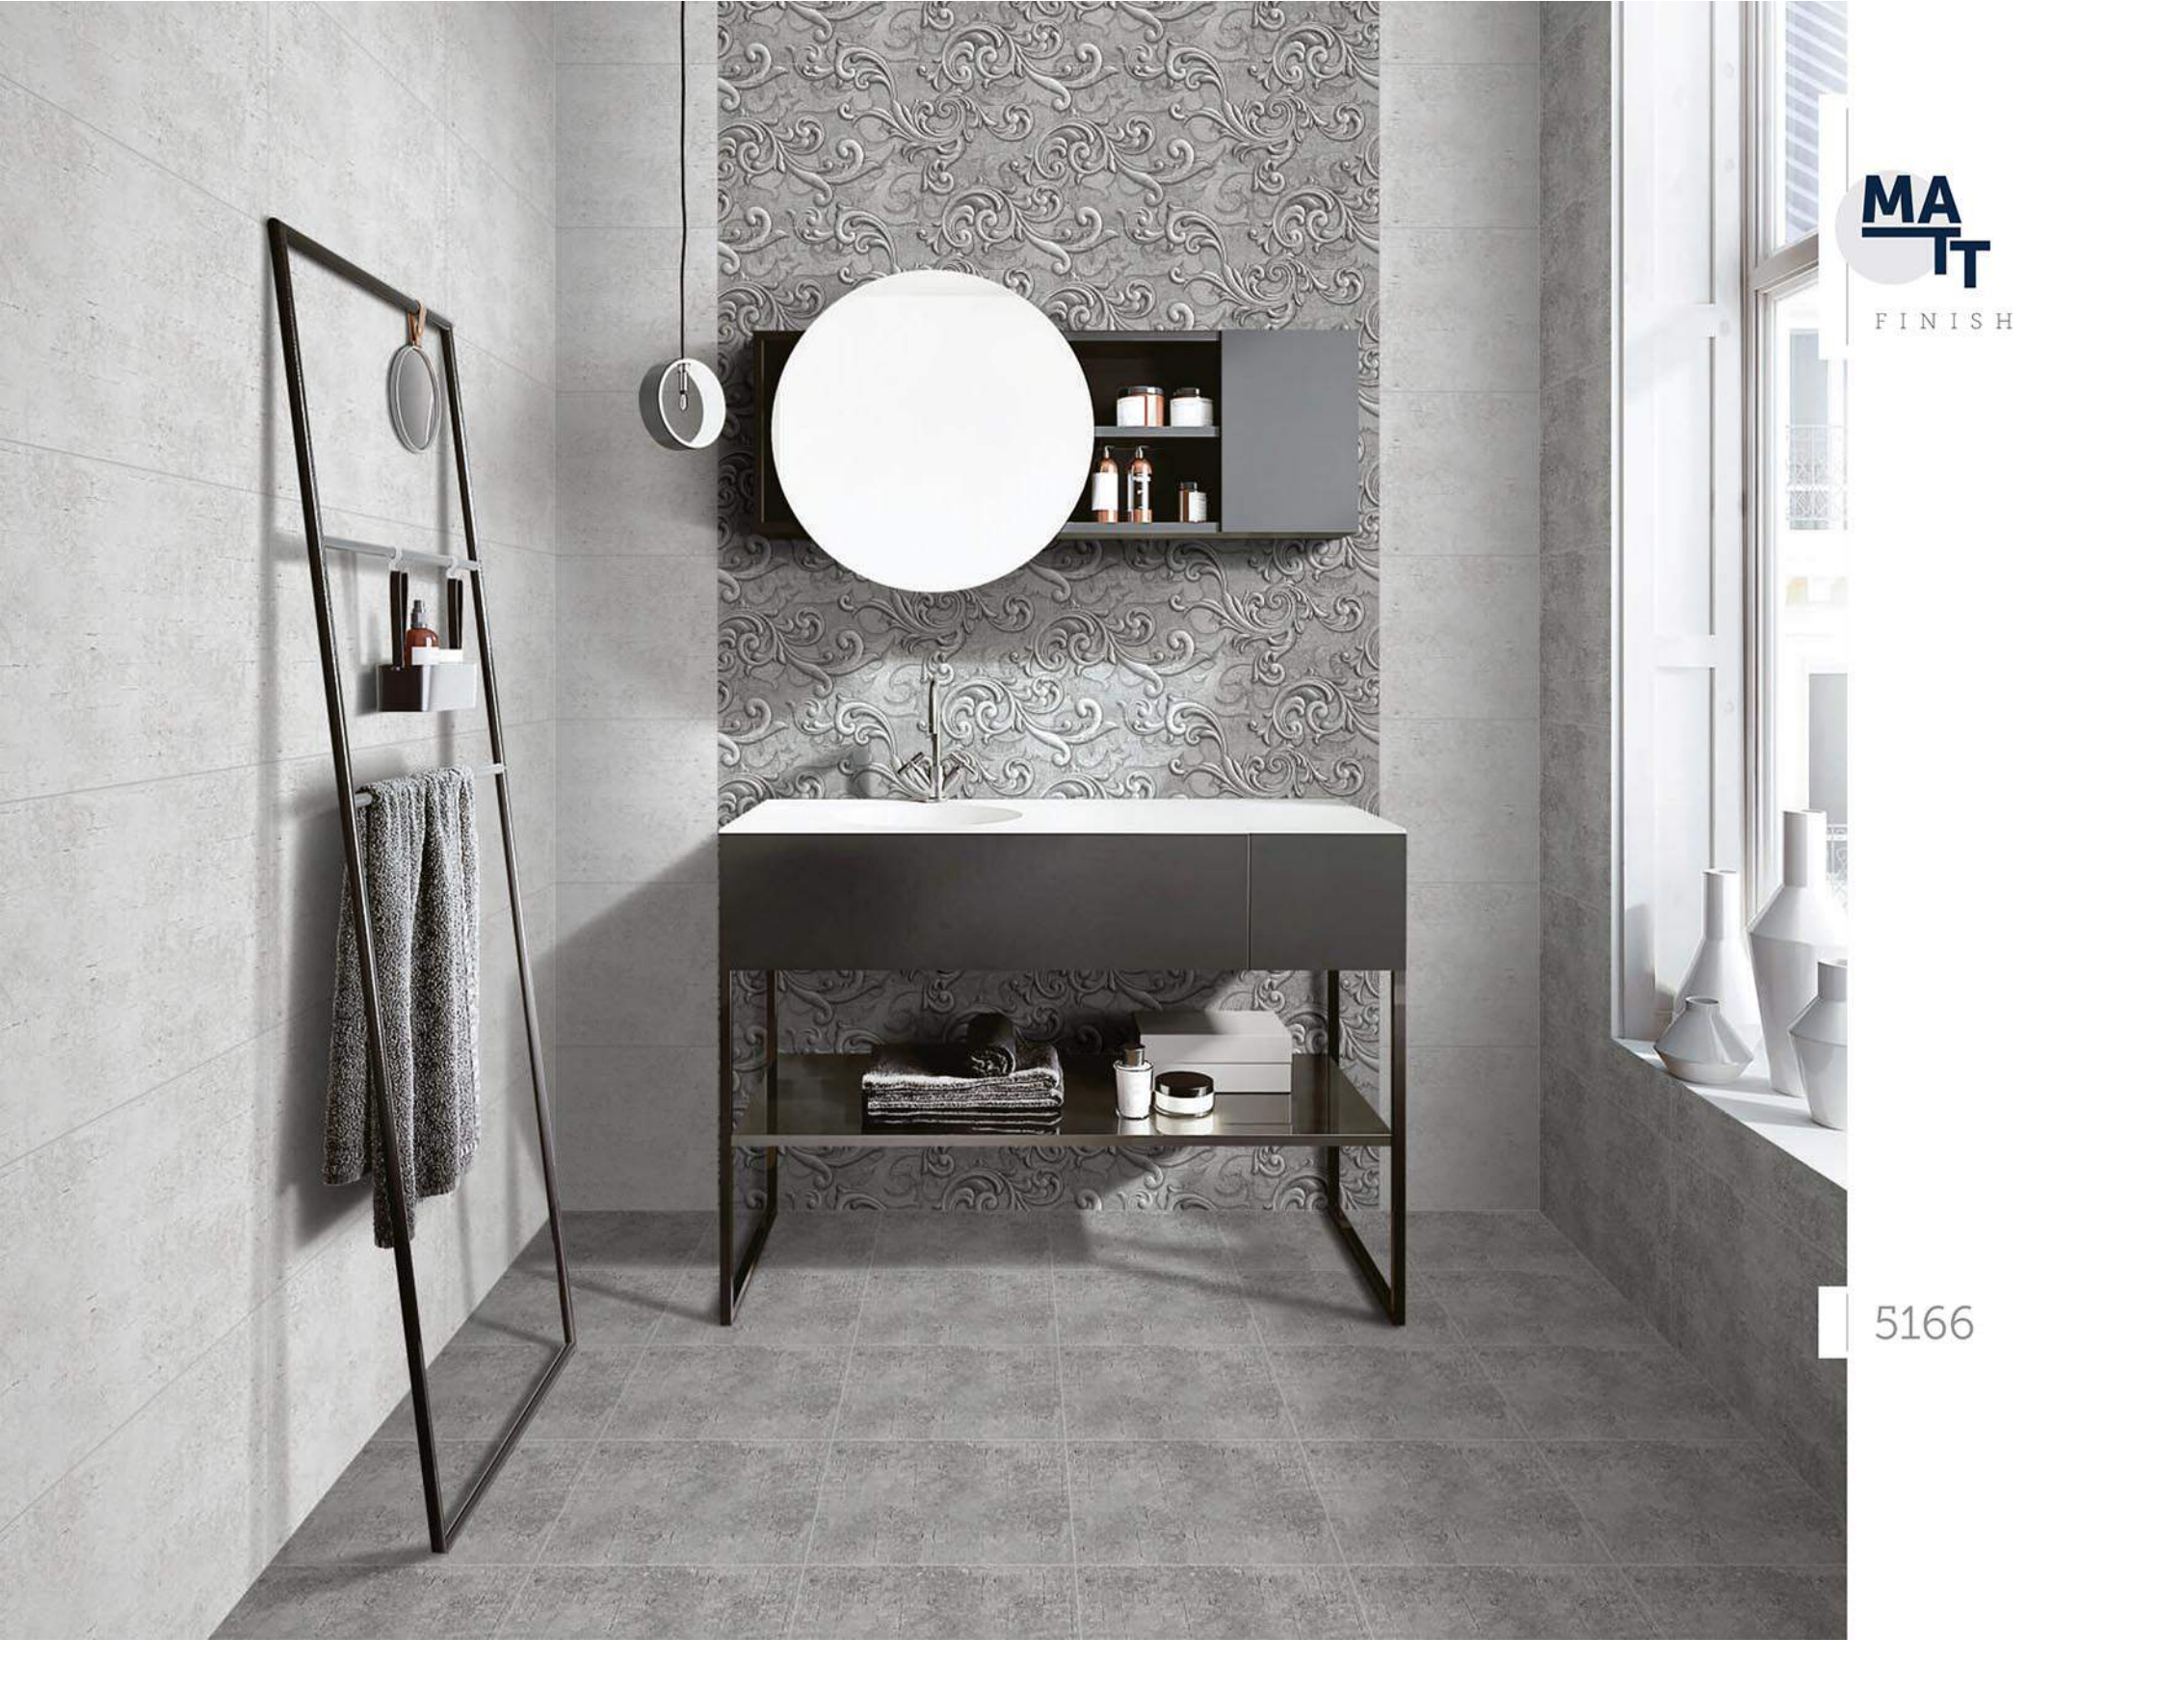

5166 HL 2

**MA  
IT**  
FINISH

300x600mm  
WALL TILES

Bedroom

Bathroom

Kitchen

Livingroom

**MA  
TT**