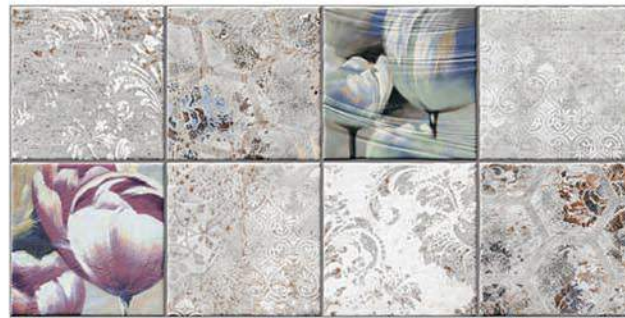

Random - 3

Random - 3

5365 HL 2

Random - 2

**MA
TT**
FINISH

300x600mm
WALL TILES

Bedroom

Bathroom

Kitchen

Livingroom