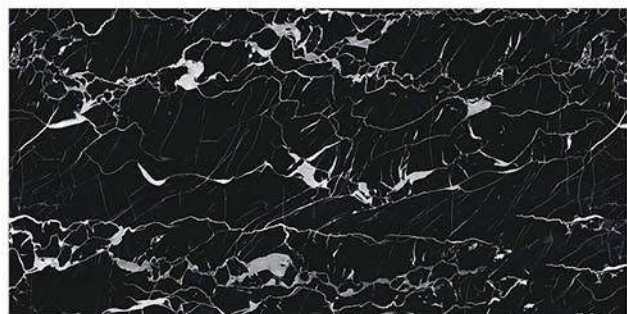

1572 D

Bedroom

Bathroom

Kitchen

Livingroom

**GL
OS
SY**

FINISH

300x600mm
WALL TILES