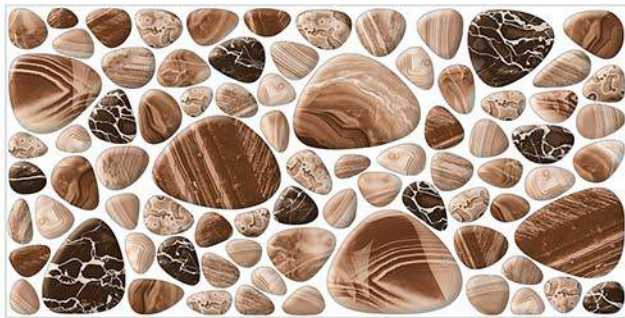

FINISH

300x600mm
WALL TILES

1599 HL1

1599 HL5

1599 HL2

1599 HL6

1599 HL3

1599 HL7