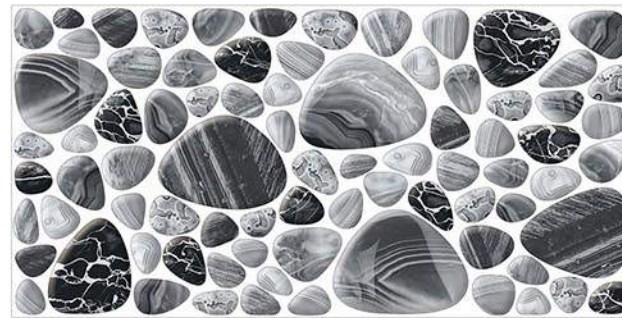

FINISH

300x600mm
WALL TILES

1599 HL1

1599 HL5

1599 HL2

1599 HL6

1599 HL3

1599 HL7