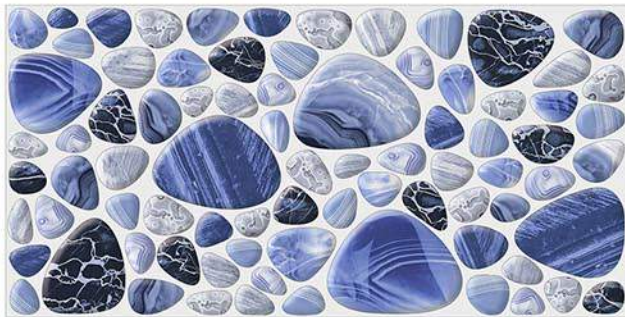

FINISH

300x600mm
WALL TILES

1599 HL1

1599 HL5

1599 HL2

1599 HL6

1599 HL3

1599 HL7