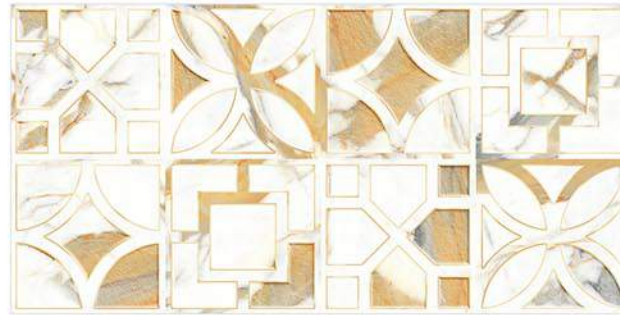

FINISH

300x600mm
WALL TILES

1567 L

1568 L

1567 HL1

1568 HL1

1567 HL2

1568 HL2