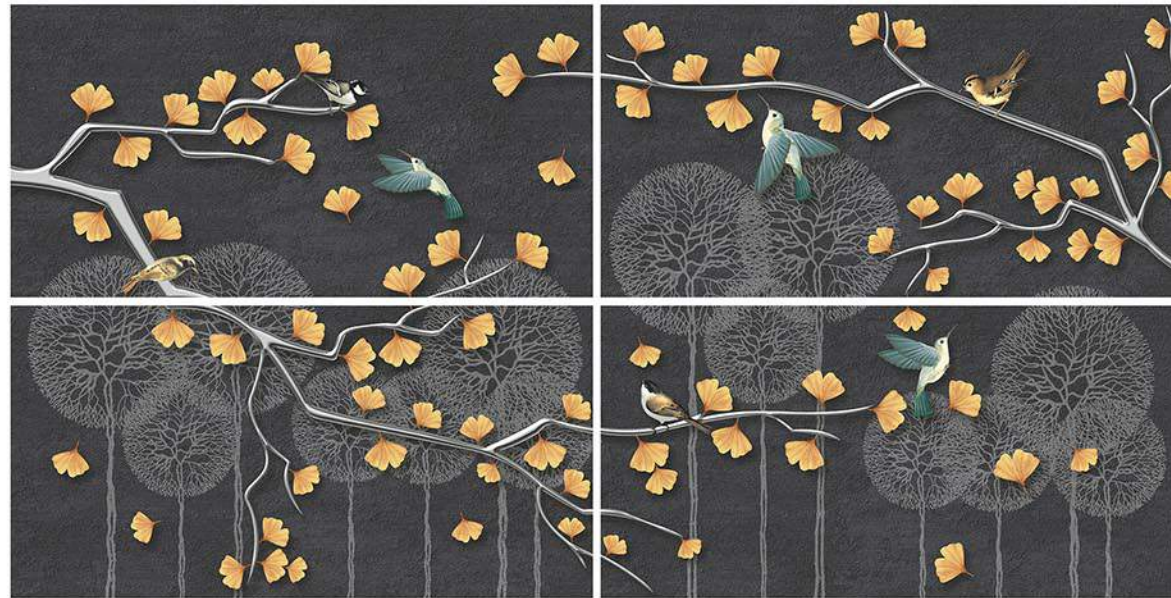

21155 Poster Set (4 Pc)

Bedroom

Bathroom

Kitchen

Livingroom

FINISH

300x600mm
WALL TILES