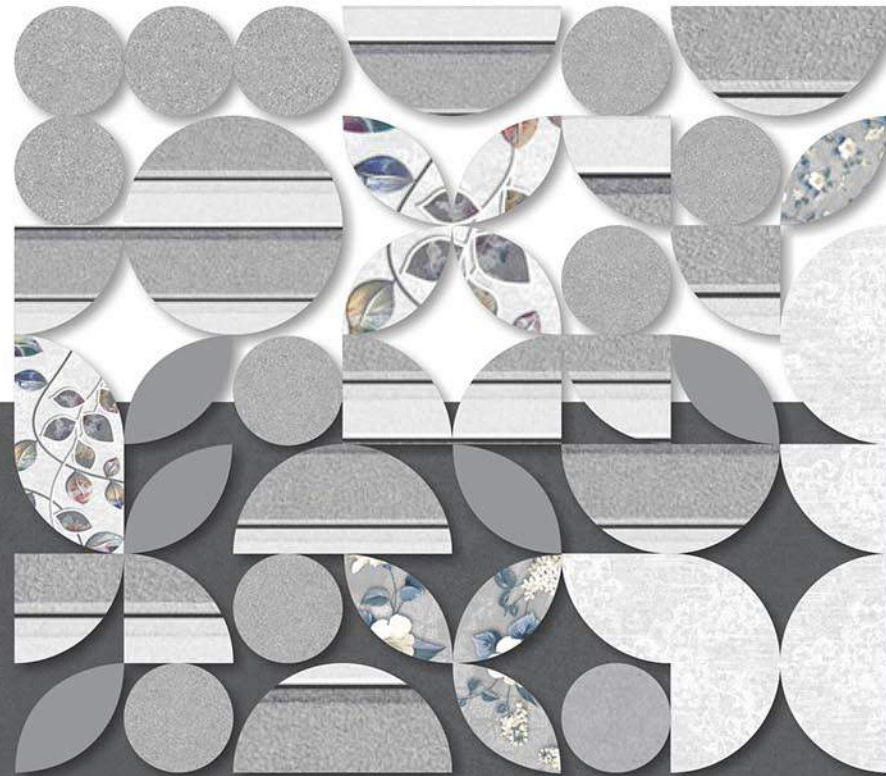

the *Art* of excellence