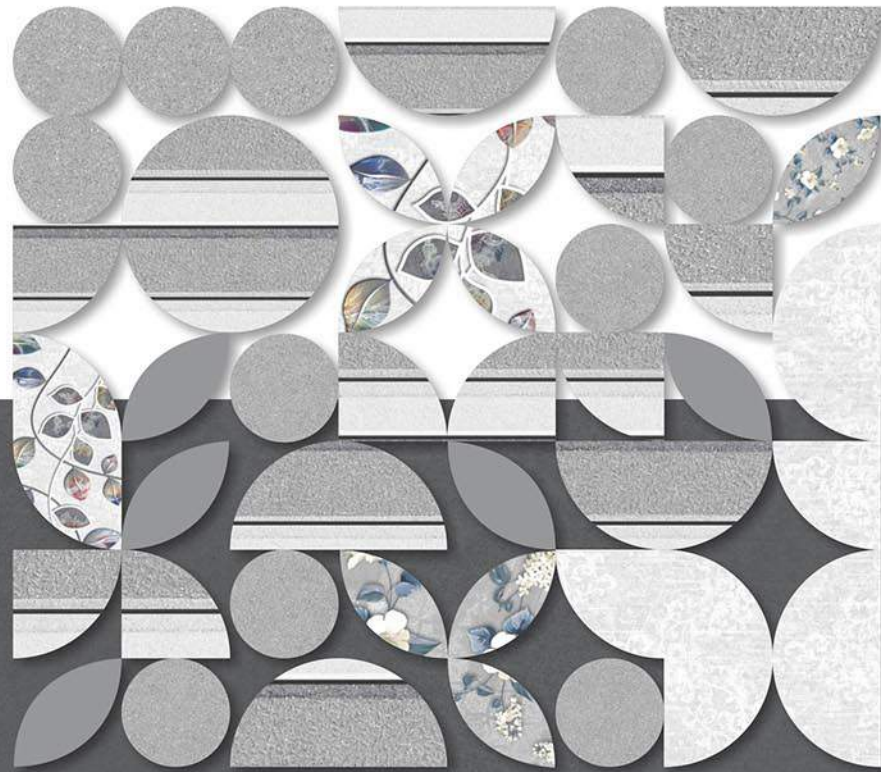

the *Art* of excellence