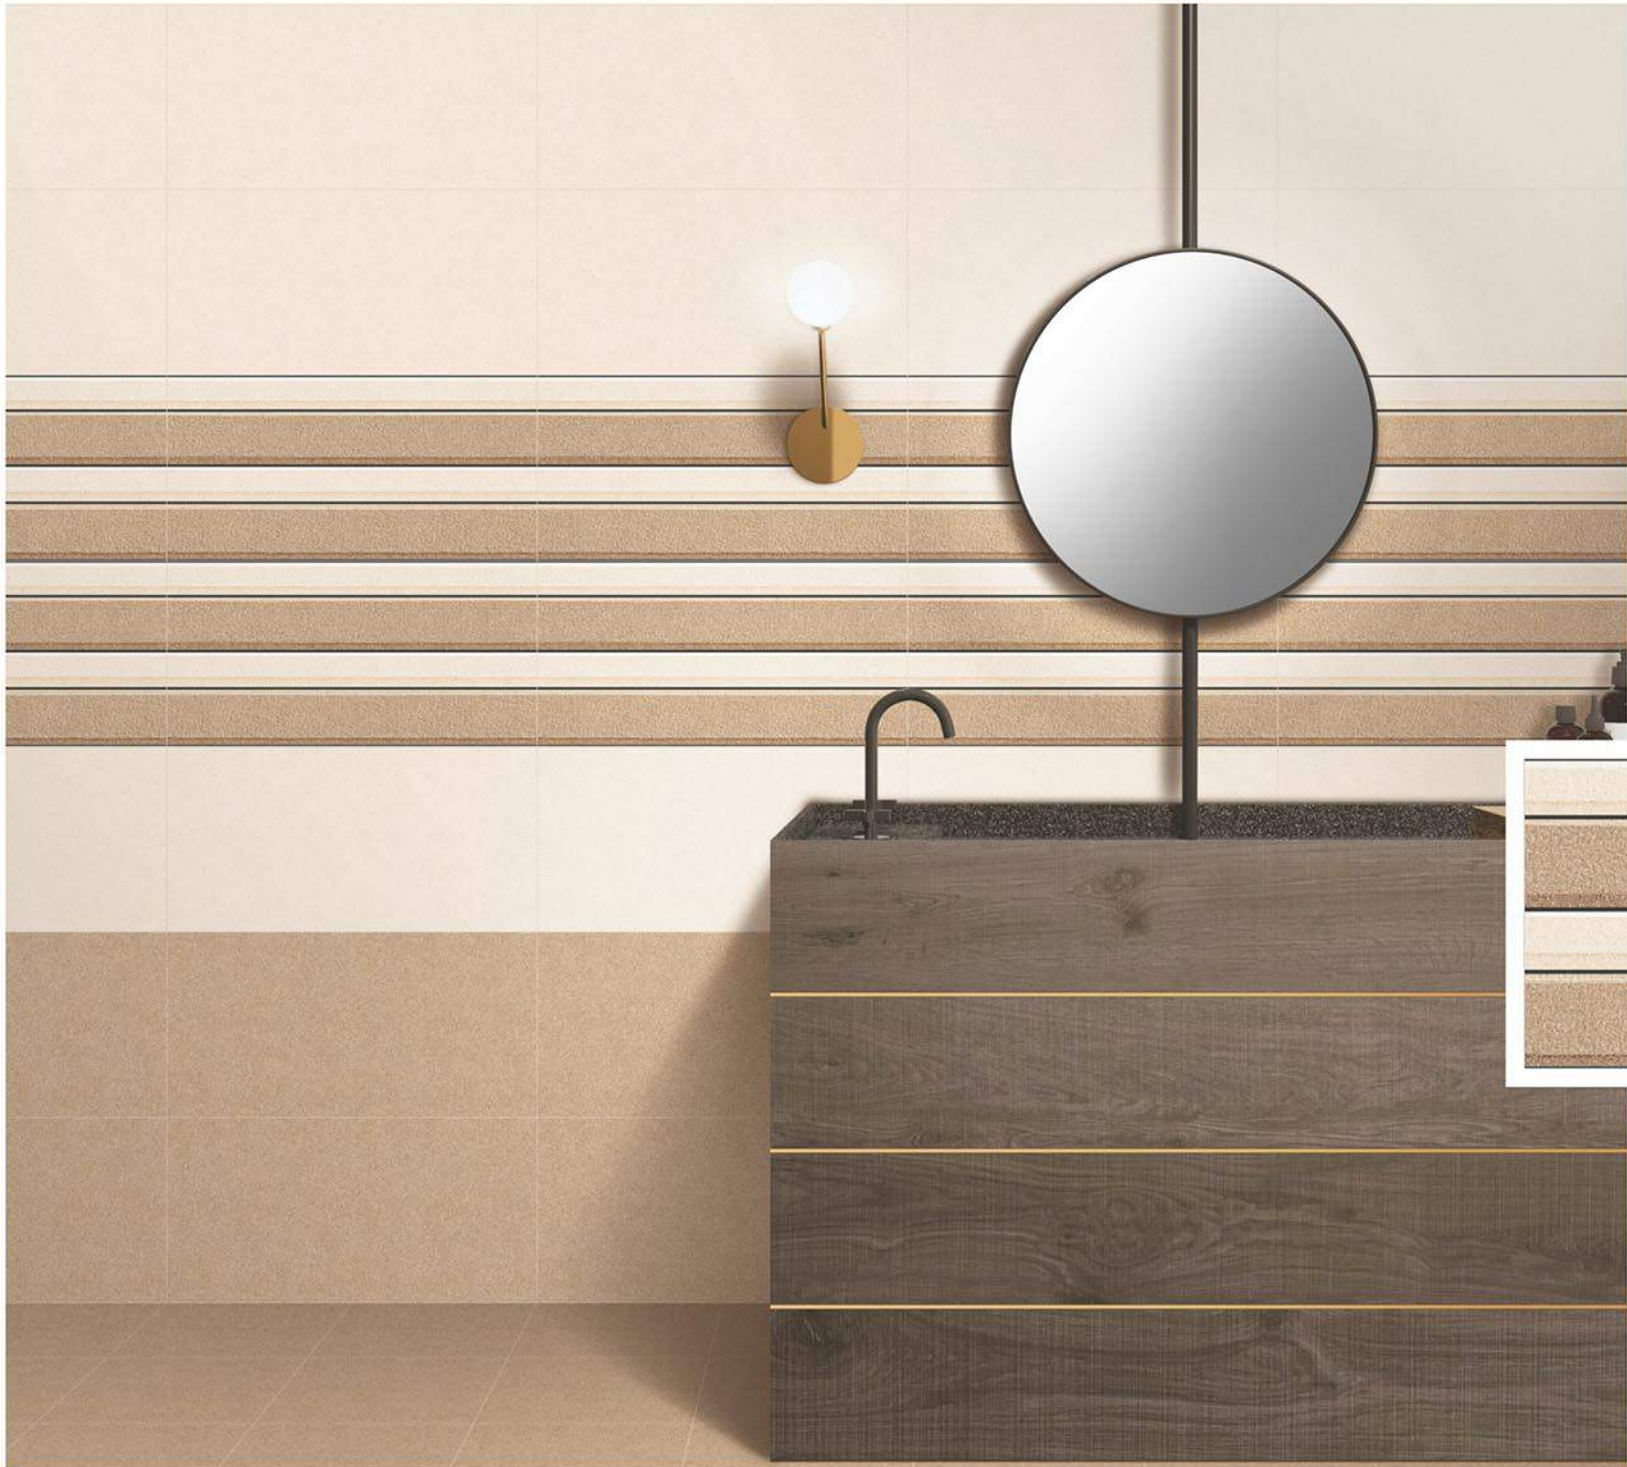

1331 HL8

Bedroom

Bathroom

Kitchen

Livingroom

FINISH

300x600mm
WALL TILES

APPLICATION