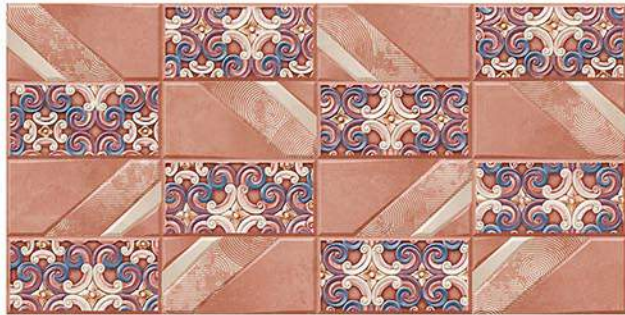

Livingroom

**MA
IT**

FINISH

300x600mm
WALL TILES

5461 L

5461 HL1

5461 HL2

5461 D