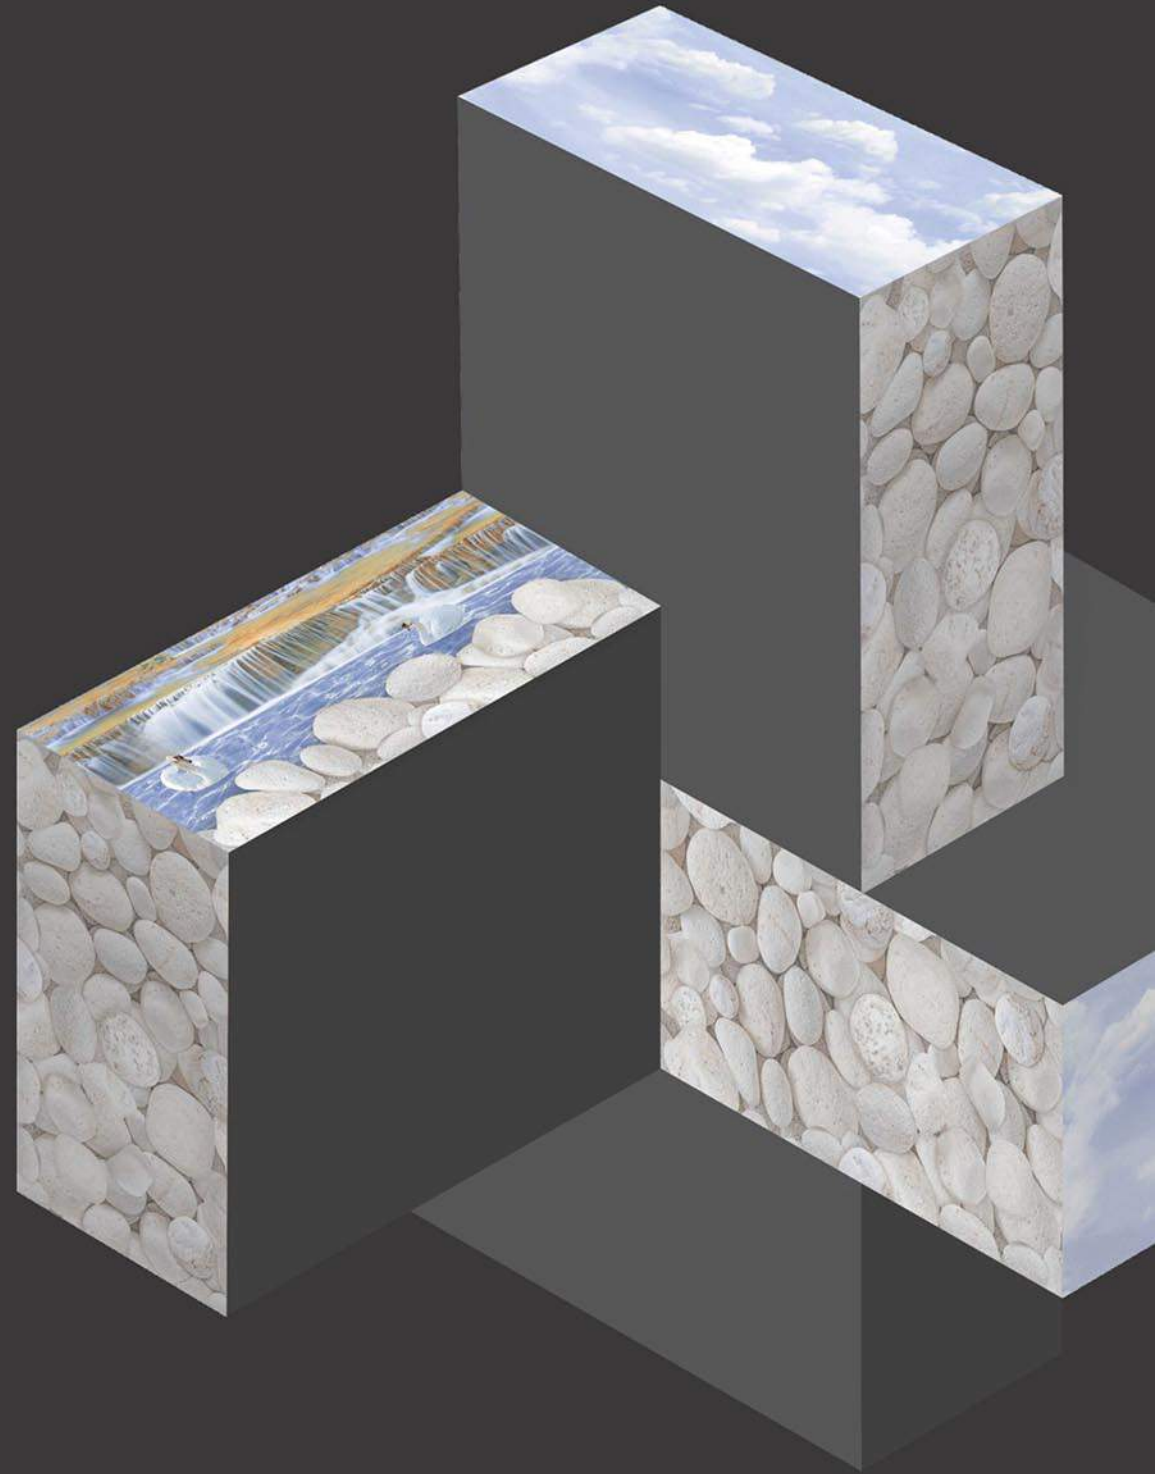

POSTER IO

The poster series by gives a unique look to a place with its extravagant poster-like designs.

Bringing
imagination
to
reality
through
surfaces