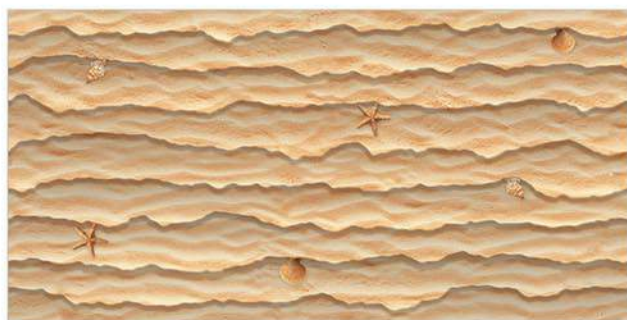

Livingroom

**GL  
OS  
SY**

FINISH

300x600mm  
WALL TILES

21148 L

21148 D

21148 HL1 ABC

Bedroom