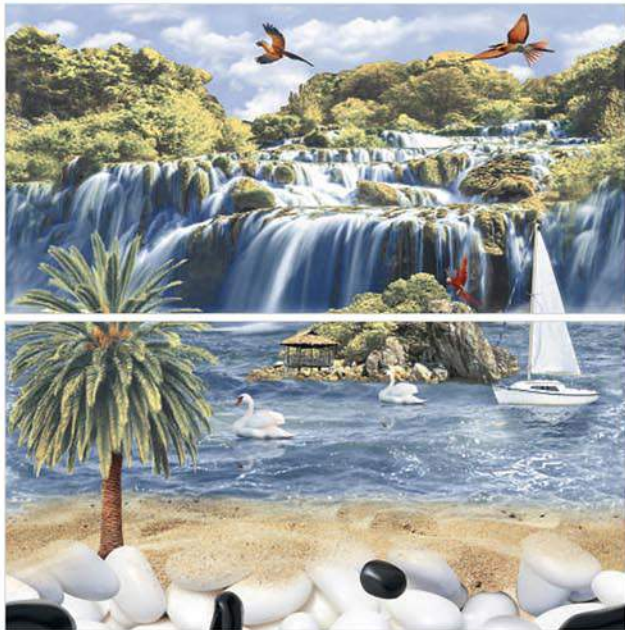

21005 HL 1 AB