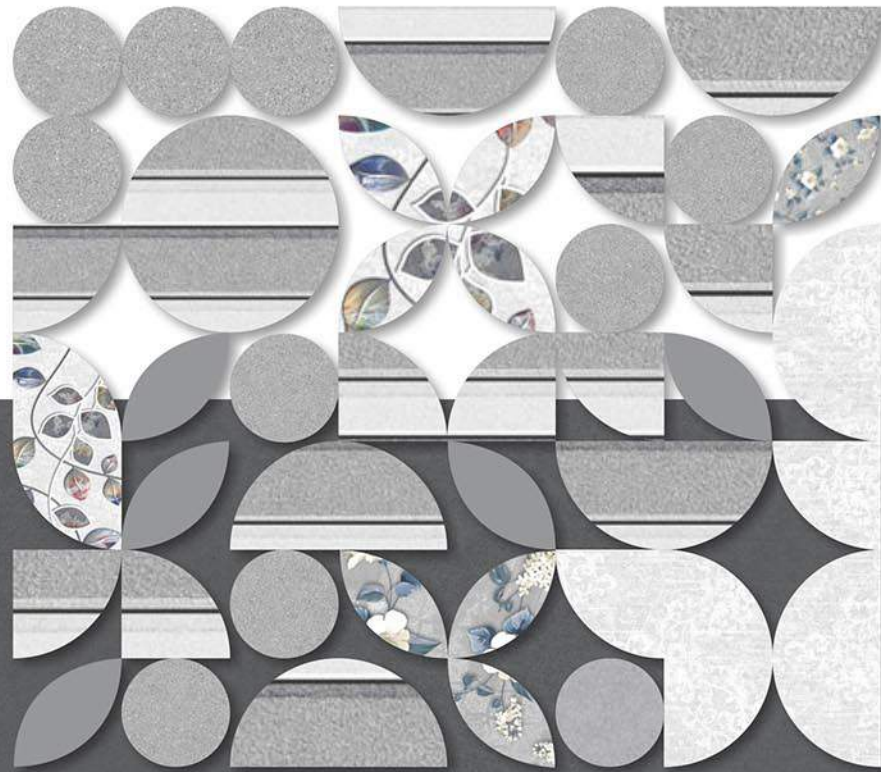

300x600mm  
WALL TILES

create  
your  
**Modern**  
dream

the *Art* of excellence

IO