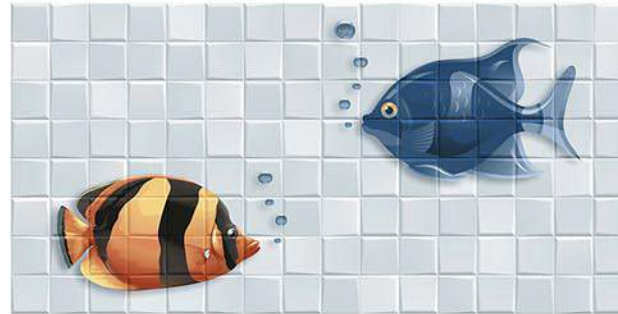

300x600mm  
WALL TILES

1625 L

1625 HL1

1625 HL2AB

1625 HL3

(Random)

1625 D

Bedroom