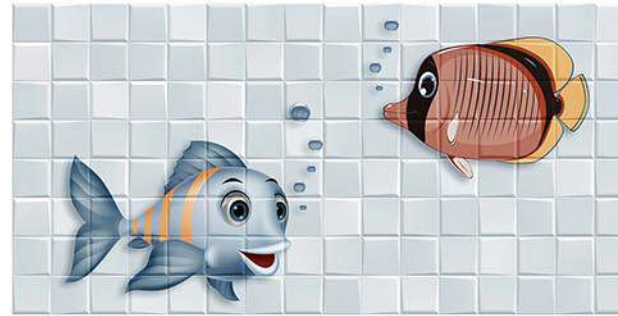

300x600mm  
WALL TILES

1625 L

1625 HL1

1625 HL2AB

1625 HL3

(Random)

1625 D

Bedroom