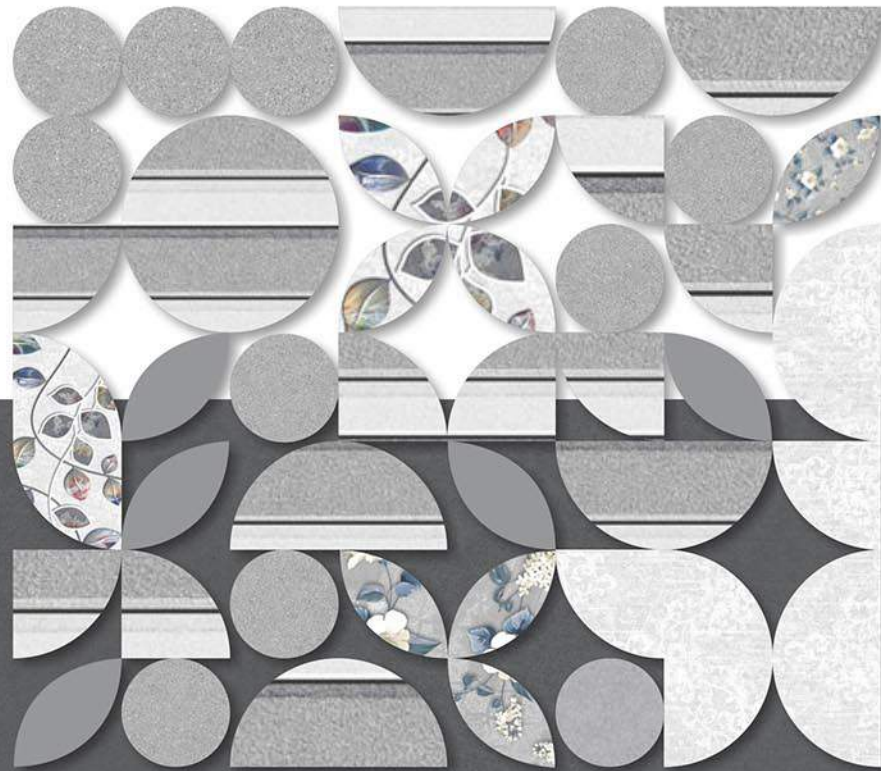

the *Art* of excellence