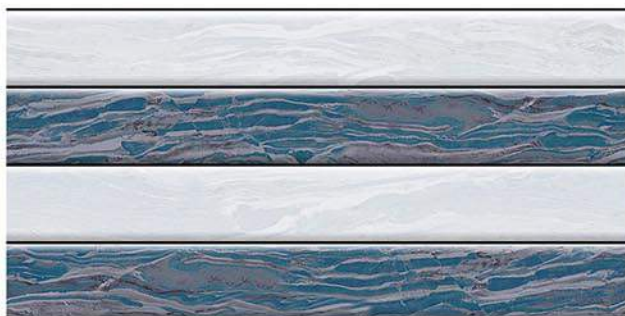

1363 HL1

Bedroom

Bathroom

Kitchen

Livingroom

**GL
OS
SY**

FINISH

300x600mm
WALL TILES