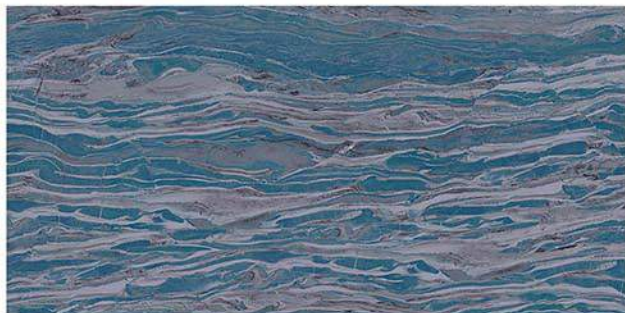

1363 D

Bedroom

Bathroom

Kitchen

Livingroom

**GL
OS
SY**

FINISH

300x600mm
WALL TILES