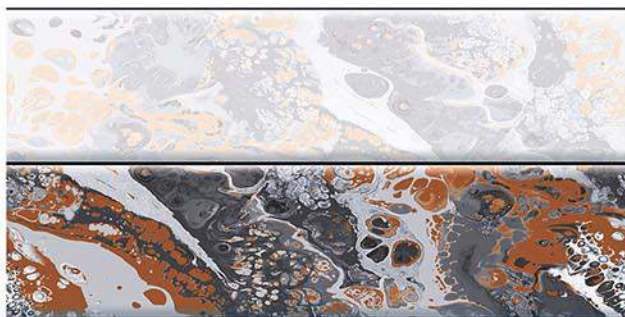

Livingroom

FINISH

300x600mm
WALL TILES

1354 L

1354 HL1

1354 HL2

1354 D

1355 L