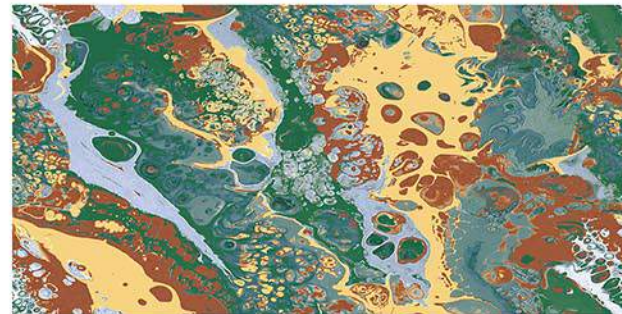

1353 D

Bedroom

Bathroom

Kitchen

Livingroom

FINISH

300x600mm
WALL TILES