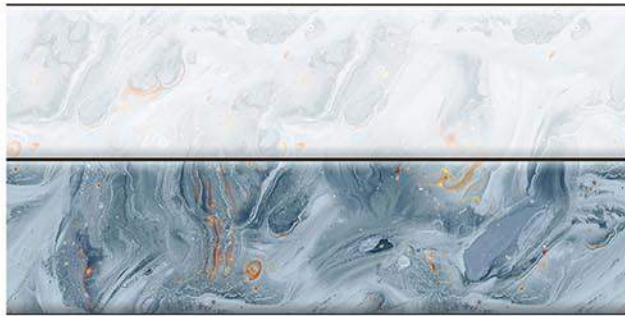

Bathroom

Kitchen

Livingroom

FINISH

300x600mm
WALL TILES

1373 L

1373 HL1

1373 HL2