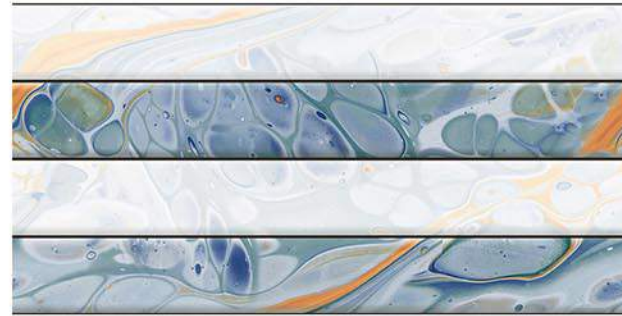

1376 HL1

Bedroom

Bathroom

Kitchen

Livingroom

FINISH

300x600mm
WALL TILES