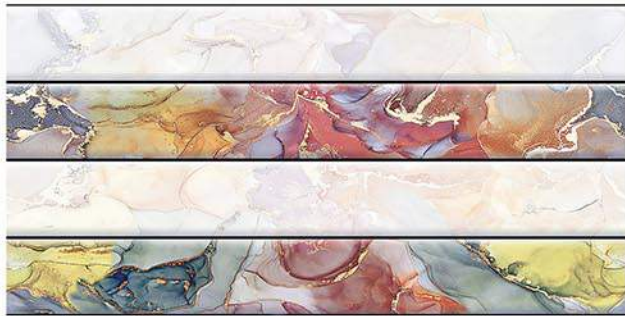

1346 HL1

Bedroom

Bathroom

Kitchen

Livingroom

FINISH

300x600mm
WALL TILES