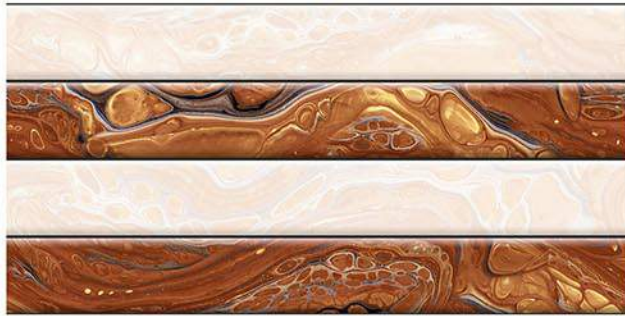

Livingroom

**GL
OS
SY**

FINISH

300x600mm
WALL TILES

1375 L

1375 HL1

1375 HL2

1375 D