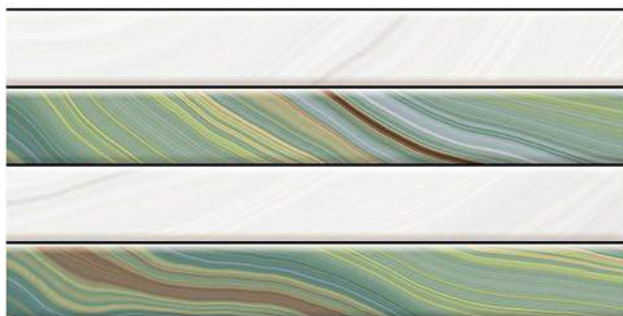

1357 HL1

Bedroom

Bathroom

Kitchen

Livingroom

FINISH

300x600mm
WALL TILES