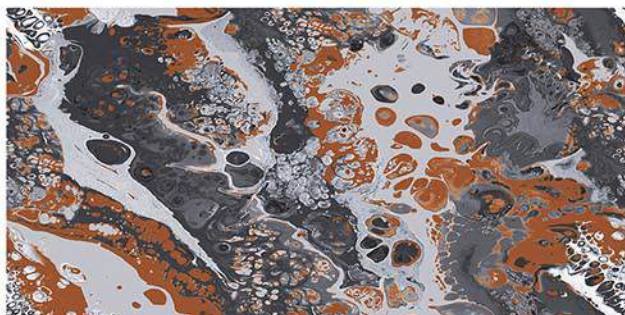

Livingroom

FINISH

300x600mm
WALL TILES

1354 L

1354 HL1

1354 HL2

1354 D

1355 L