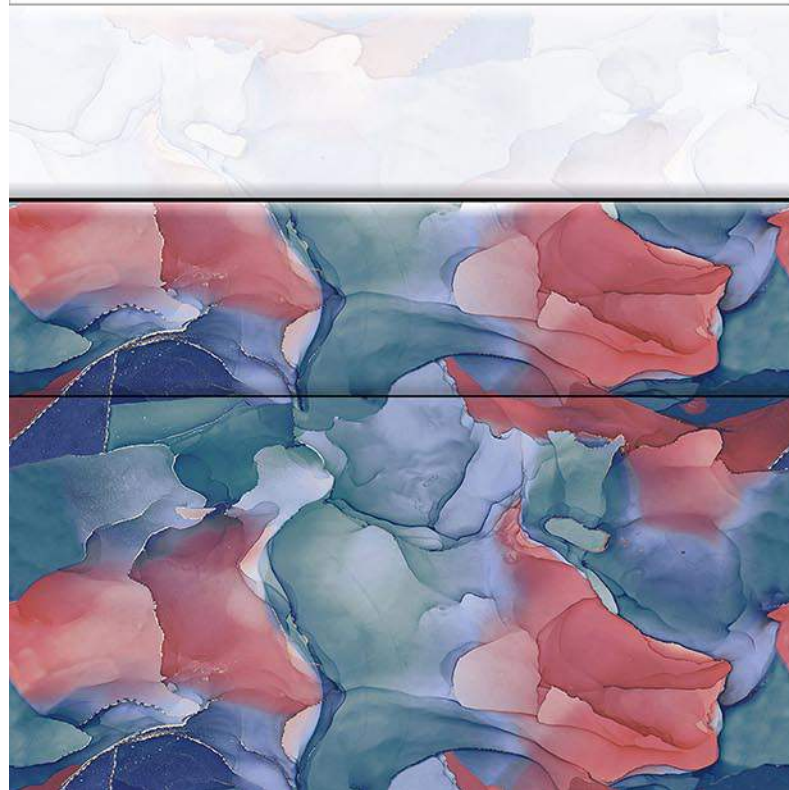

The result of this is a variety of textured ceramic tiles comes in size 30×60 cm and 30x90cm, for the customer to choose from: Glossy, Reactive & Glue, Matt, Glazed Metallic Colour, Highlighter, Plain Colors, Elevation, Poster Tiles for the applications like Wall Tiles, Elevation Tiles, Kitchen Tiles, Bathroom Tiles, Mosaic Tiles, Stone Tiles