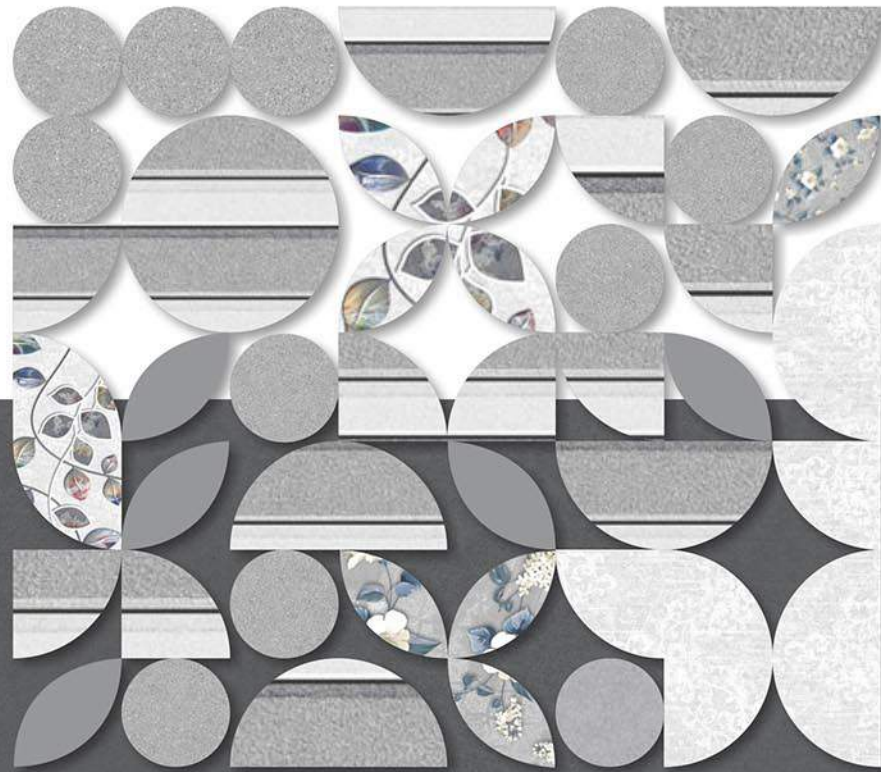

the *Art* of excellence