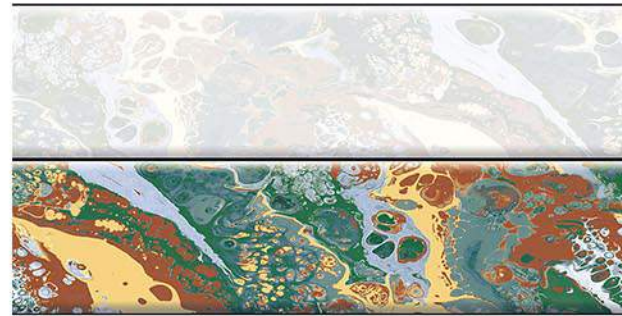

1353 HL2

Bedroom

Bathroom

Kitchen

Livingroom

FINISH

300x600mm
WALL TILES