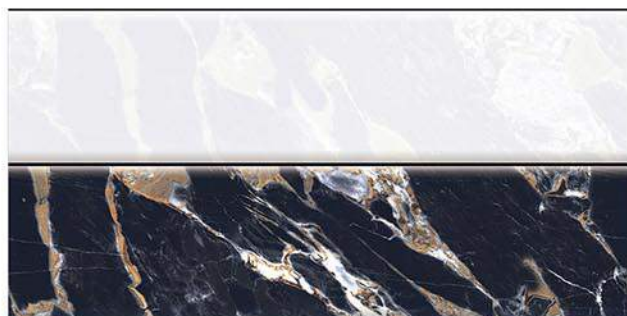

1369 HL2

Bedroom

Bathroom

Kitchen

Livingroom

**GL
OS
SY**

FINISH

300x600mm
WALL TILES