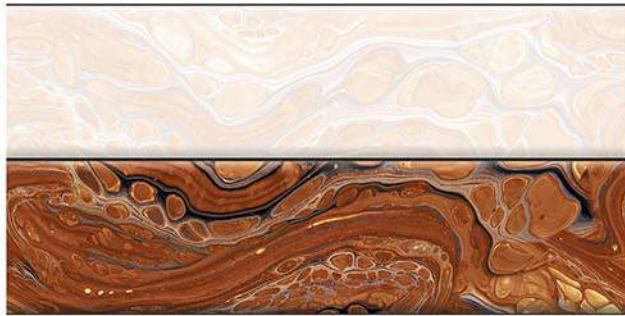

Livingroom

**GL
OS
SY**

FINISH

300x600mm
WALL TILES

1375 L

1375 HL1

1375 HL2

1375 D