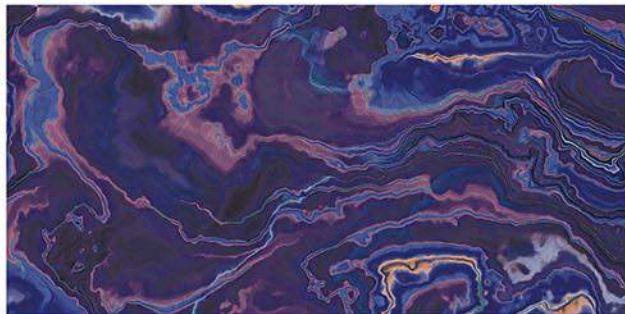

1358 D

FINISH

300x600mm
WALL TILES