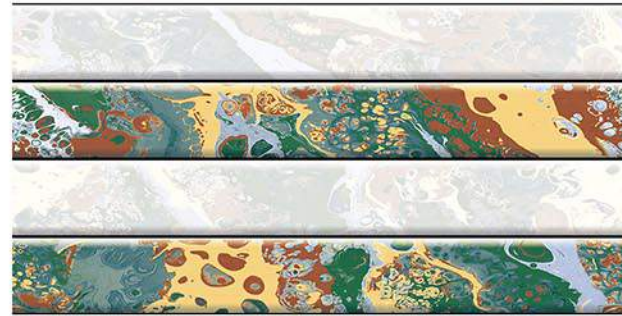

1353 HL1

Bedroom

Bathroom

Kitchen

Livingroom

FINISH

300x600mm
WALL TILES