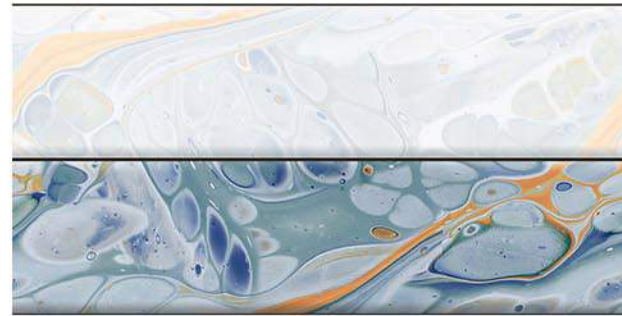

1376 HL2

Bedroom

Bathroom

Kitchen

Livingroom

FINISH

300x600mm
WALL TILES