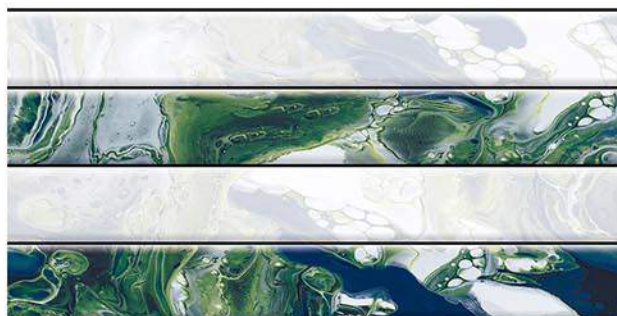

Livingroom

FINISH

300x600mm
WALL TILES

1354 L

1354 HL1

1354 HL2

1354 D

1355 L