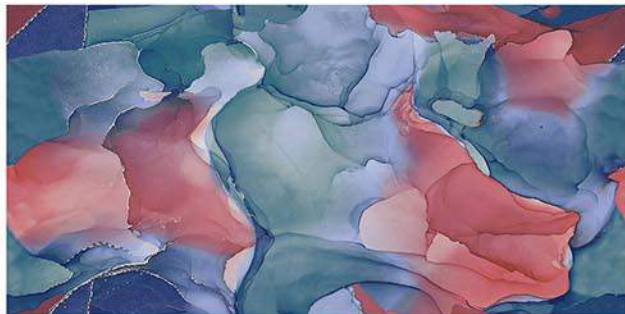

GLOSSY IO

The glossy finish wall tiles by add to the beauty of the walls with their illustrious shine and smooth texture.

Designs
that
add
value to
wall
decor

1344 L

1344 HL1

1344 HL2

1344 D

Bedroom