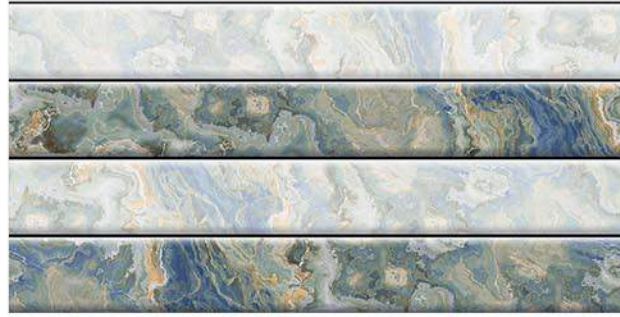

FINISH

300x600mm
WALL TILES

1367 L

1367 D

1367 HL1

1367 HL2

1367 HL3

Bedroom