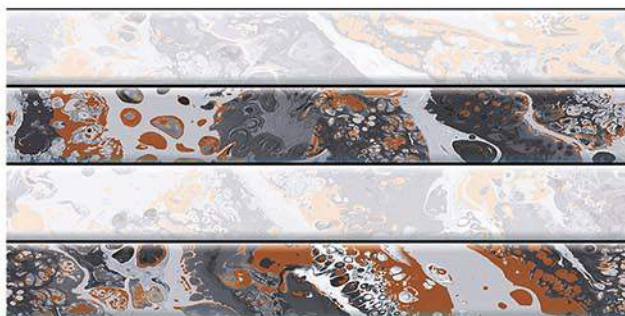

1354 HL1

Bedroom

Bathroom

Kitchen

Livingroom

**GL
OS
SY**

FINISH

300x600mm
WALL TILES