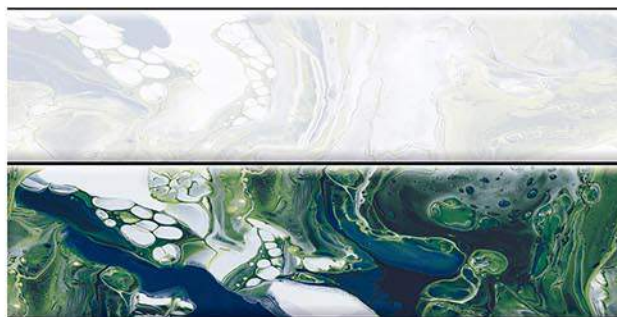

1355 HL2

Bedroom

Bathroom

Kitchen

Livingroom

**GL
OS
SY**

FINISH

300x600mm
WALL TILES