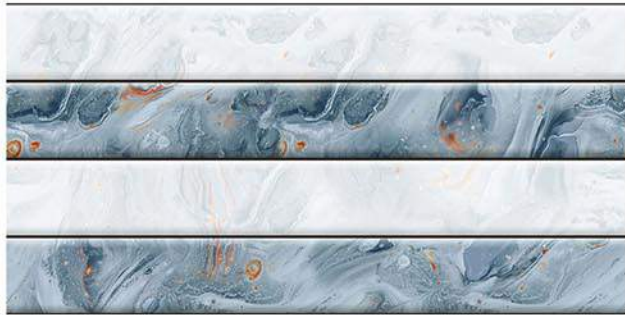

Bathroom

Kitchen

Livingroom

FINISH

300x600mm
WALL TILES

1373 L

1373 HL1

1373 HL2