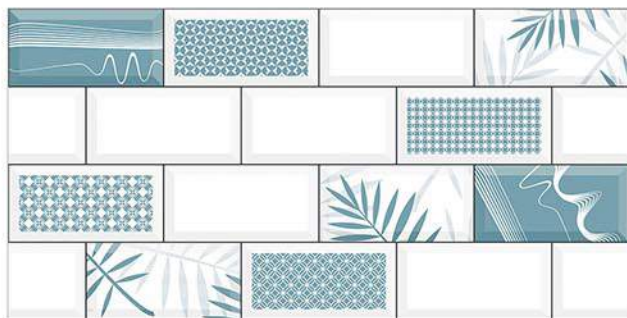

1636 HL2

Bedroom

Bathroom

Kitchen

Livingroom

**GL
OS
SY**

FINISH

300x600mm
WALL TILES