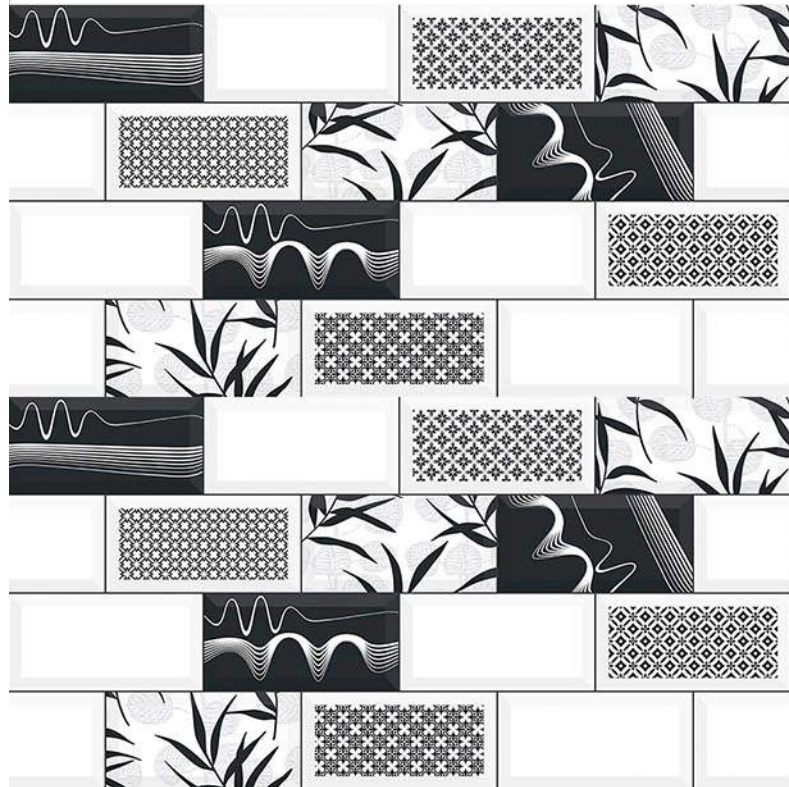

The result of this is a variety of textured ceramic tiles comes in size 30×60 cm and 30x90cm, for the customer to choose from: Glossy, Reactive & Glue, Matt, Glazed Metallic Colour, Highlighter, Plain Colors, Elevation, Poster Tiles for the applications like Wall Tiles, Elevation Tiles, Kitchen Tiles, Bathroom Tiles, Mosaic Tiles, Stone Tiles