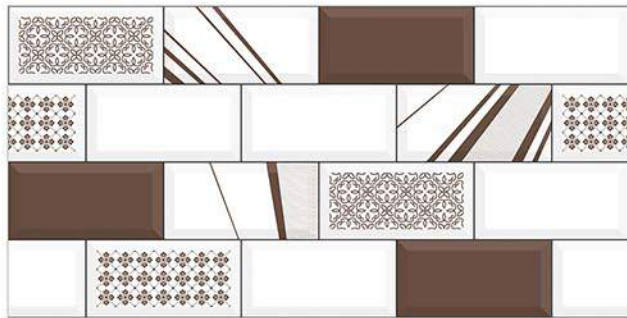

1634 HL1

Bedroom

Bathroom

Kitchen

Livingroom

FINISH

300x600mm
WALL TILES