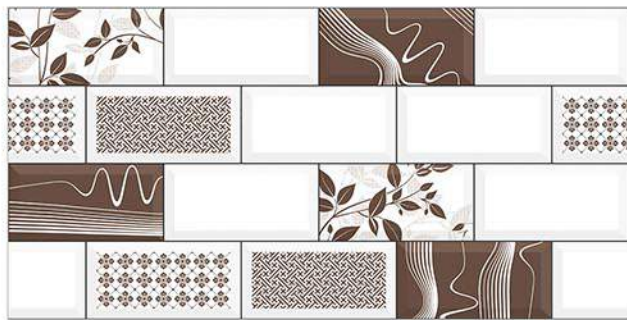

1634 HL2

Bedroom

Bathroom

Kitchen

Livingroom

FINISH

300x600mm
WALL TILES