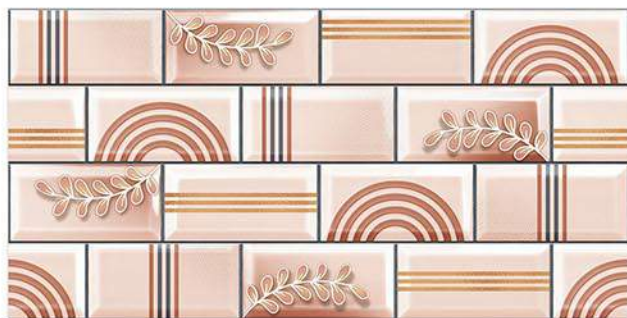

Kitchen

Livingroom

FINISH

300x600mm
WALL TILES

1679 L

1679 HL1

1679 HL2

1679 D