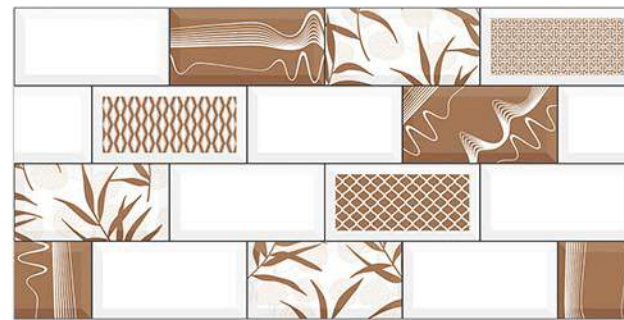

1635 HL2

Bedroom

Bathroom

Kitchen

Livingroom

FINISH

300x600mm
WALL TILES