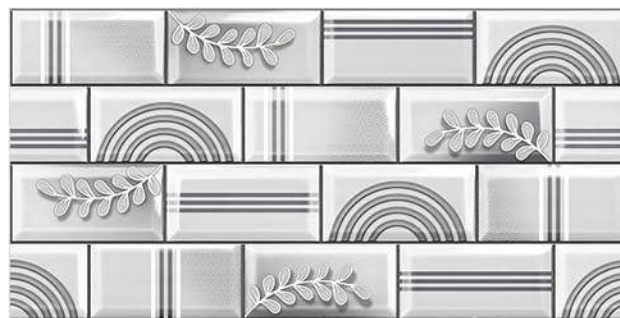

FINISH

300x600mm
WALL TILES

1681 L

1681 HL1

1681 HL2

1681 D

1682 L

1682 HL1