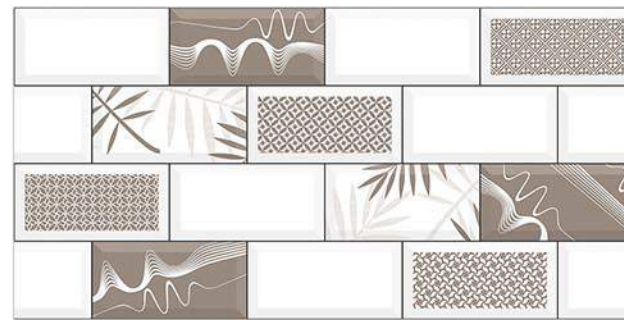

1633 HL2

Bedroom

Bathroom

Kitchen

Livingroom

FINISH

300x600mm
WALL TILES