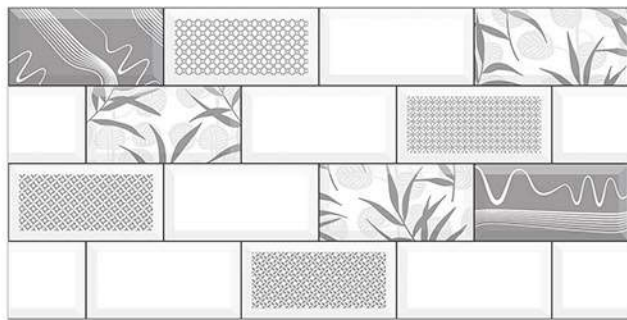

The result of this is a variety of textured ceramic tiles comes in size 30×60 cm and 30x90cm, for the customer to choose from: Glossy, Reactive & Glue, Matt, Glazed Metallic Colour, Highlighter, Plain Colors, Elevation, Poster Tiles for the applications like Wall Tiles, Elevation Tiles, Kitchen Tiles, Bathroom Tiles, Mosaic Tiles, Stone Tiles

GLOSSY IO

The glossy finish wall tiles by add to the beauty of the walls with their illustrious shine and smooth texture.

Designs
that
add
value to
wall
decor

1632 L

1632 HL1

1632 HL2

1632 D

1633 L