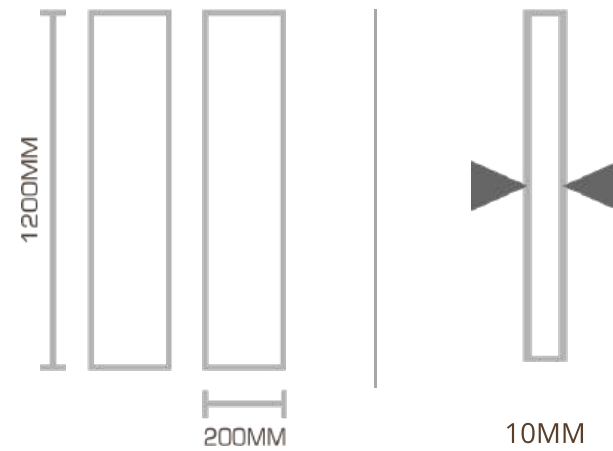

## **EXCELLENT** SIZE

The elongated 200x1200 size provides a modern aesthetic, lending a sense of expansiveness and luxury to any living spaces. Its unique dimension creates a statement, differentiating it from common tiles and providing a more seamless look with fewer grout lines.