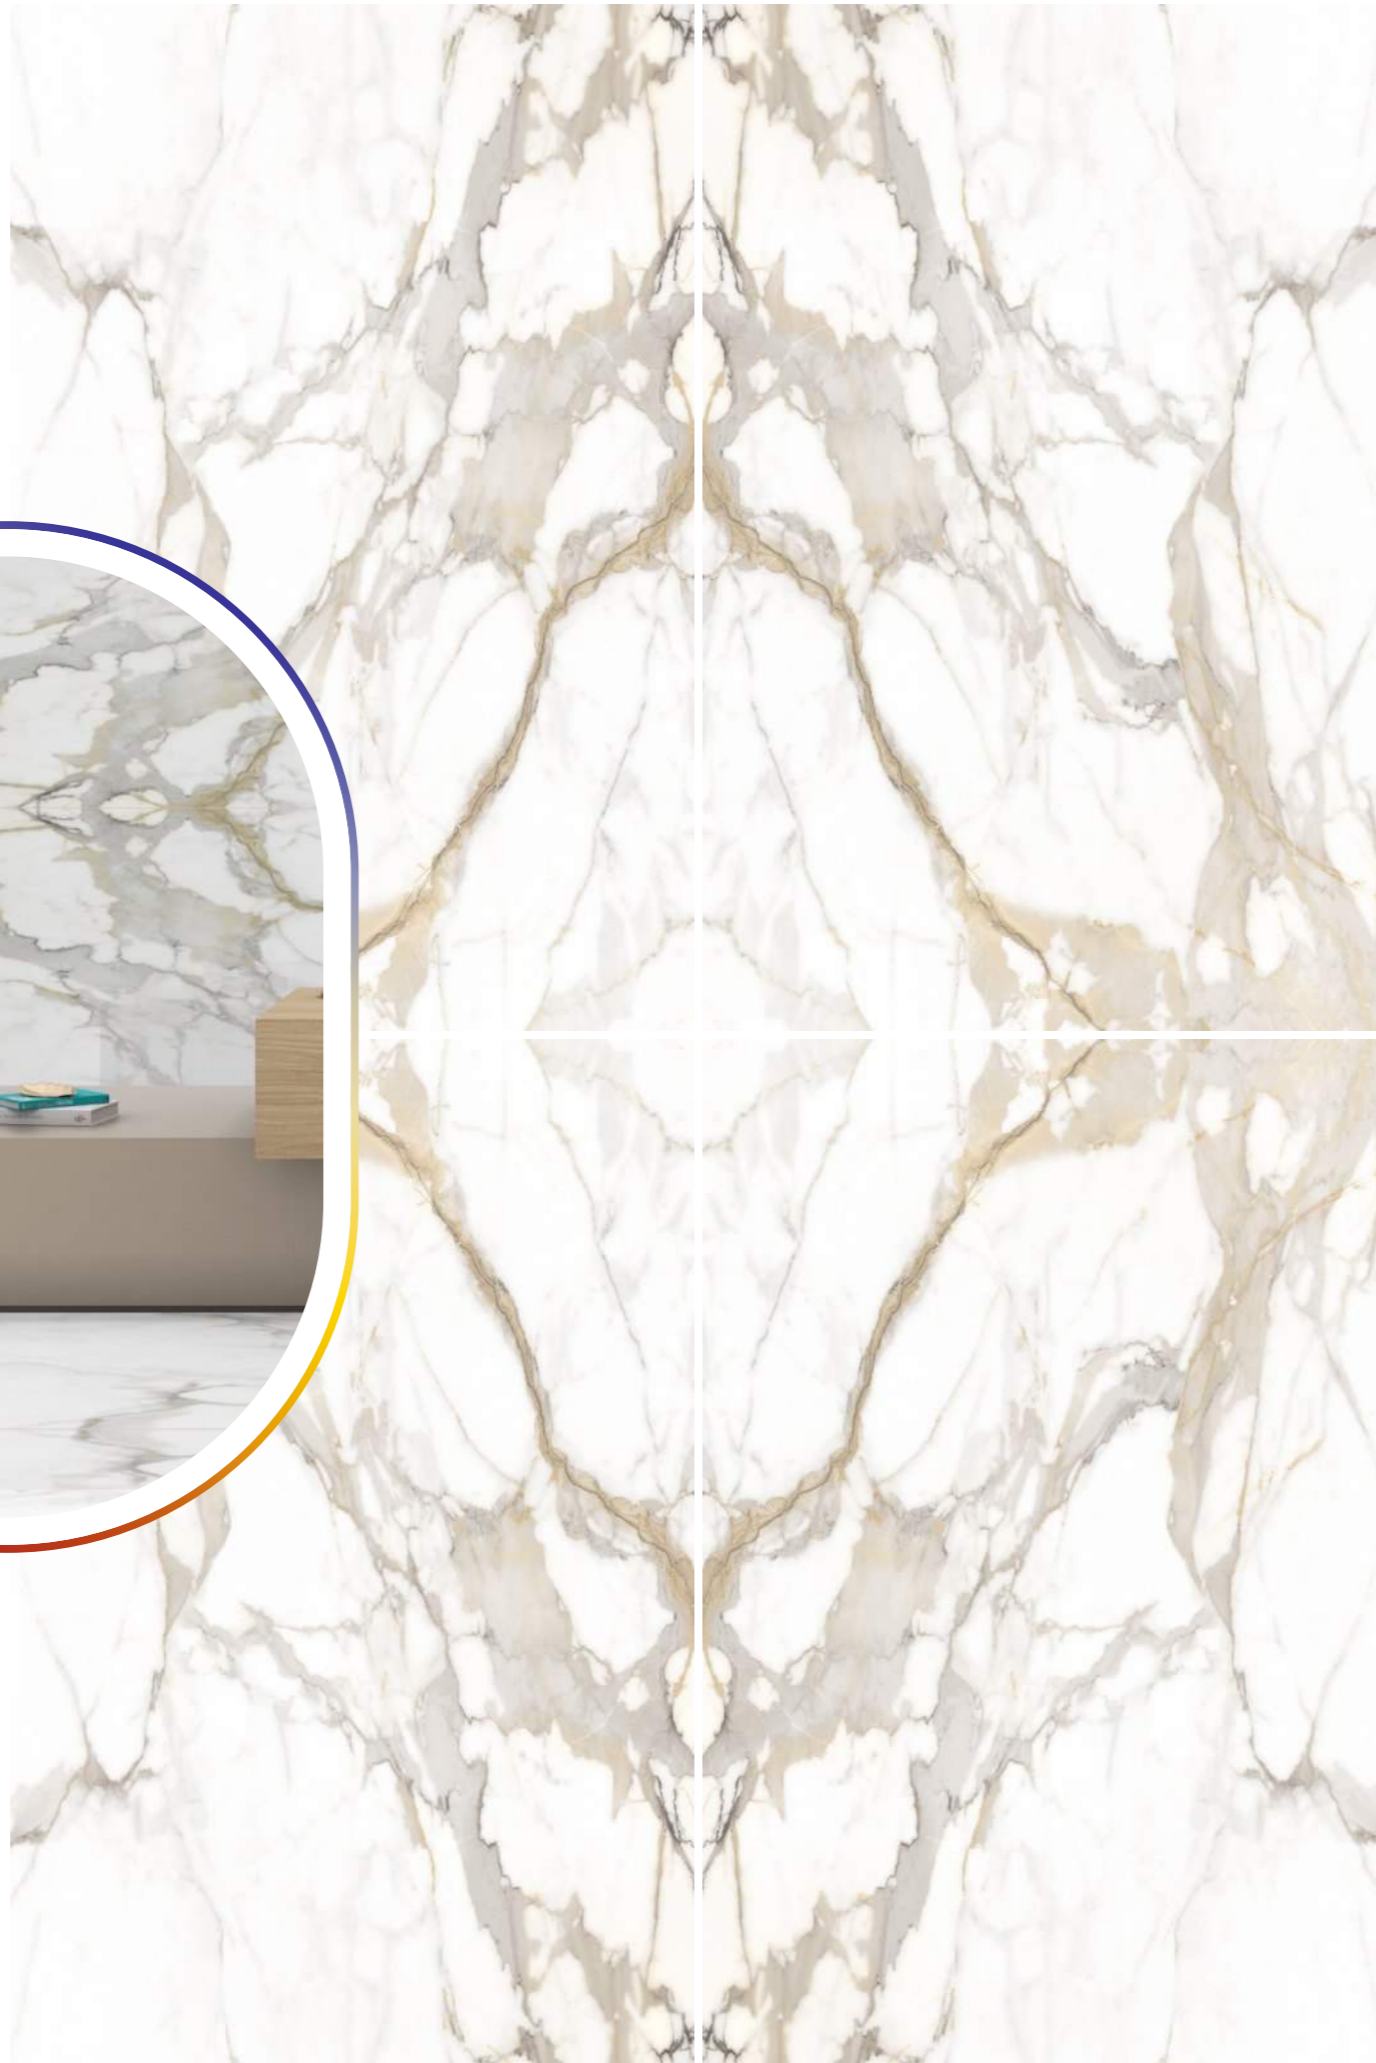

SILKEN BROWN

SIZE
1200x1800 mm

FINISH
Light Polished

RANDOM
02

SILKEN BROWN
BOOKMATCH

FROM FLAIS TO
MARVEL

It's
DIFFERENT

SILKEN MINT