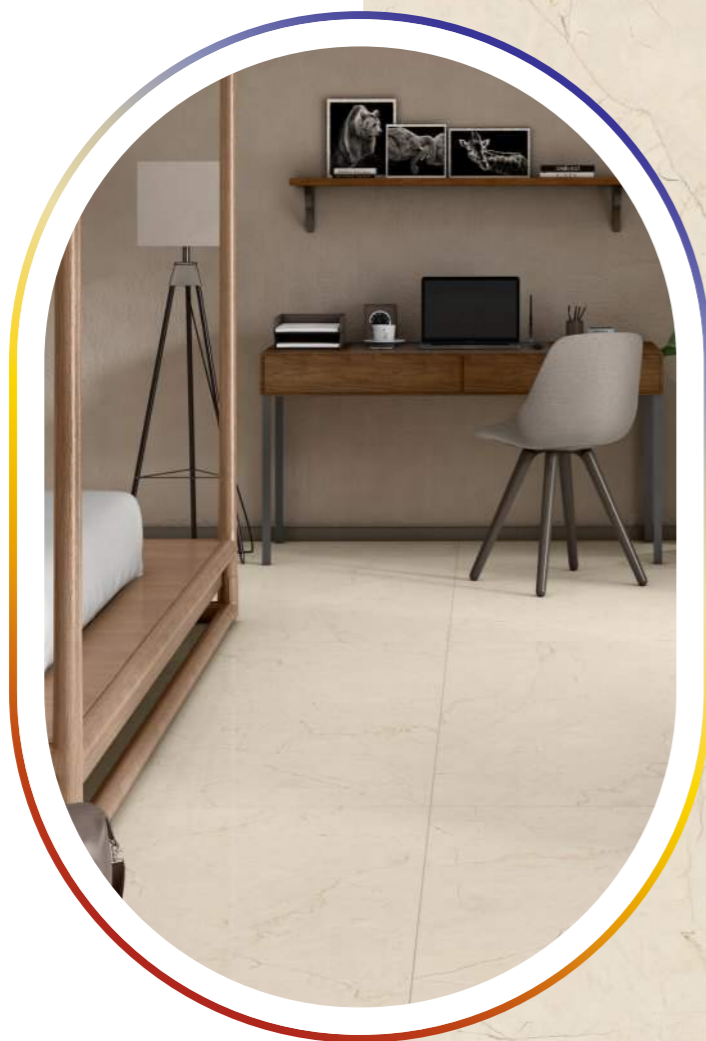

SIZE
1200x1800 mm

FINISH
Light Polished

RANDOM
03