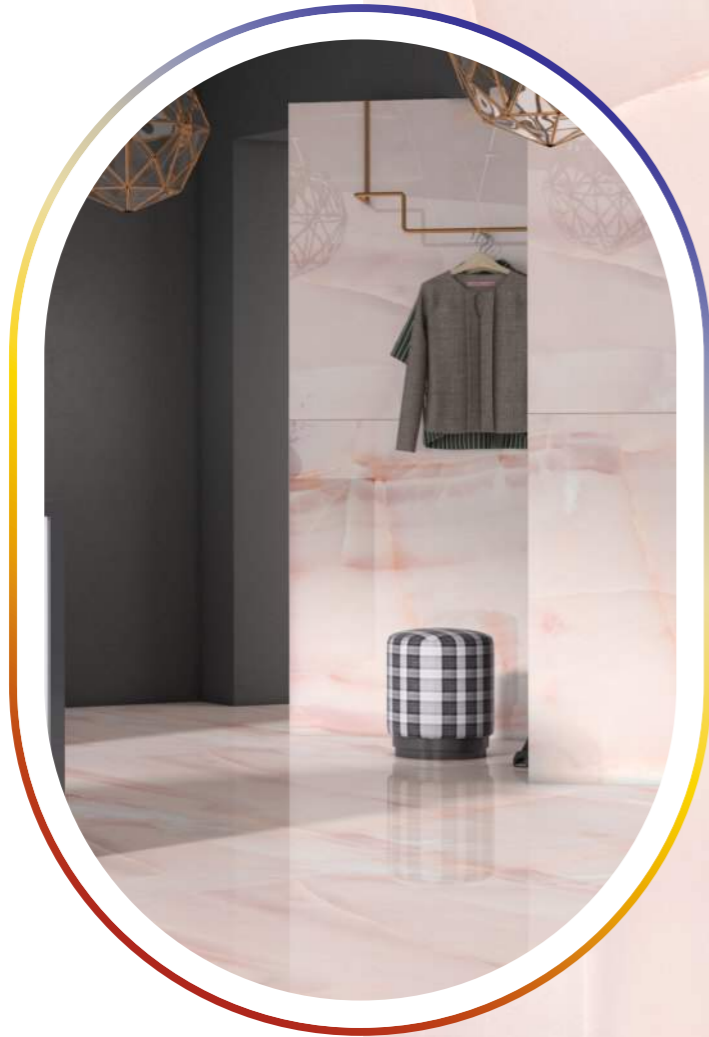

FINISH
Light Polished

RANDOM
03

CALCUTTA WHITE

It's
DIFFERENT

CRYSTAL ROSE

SIZE
1200x1800 mm

FINISH
Light Polished

RANDOM
03