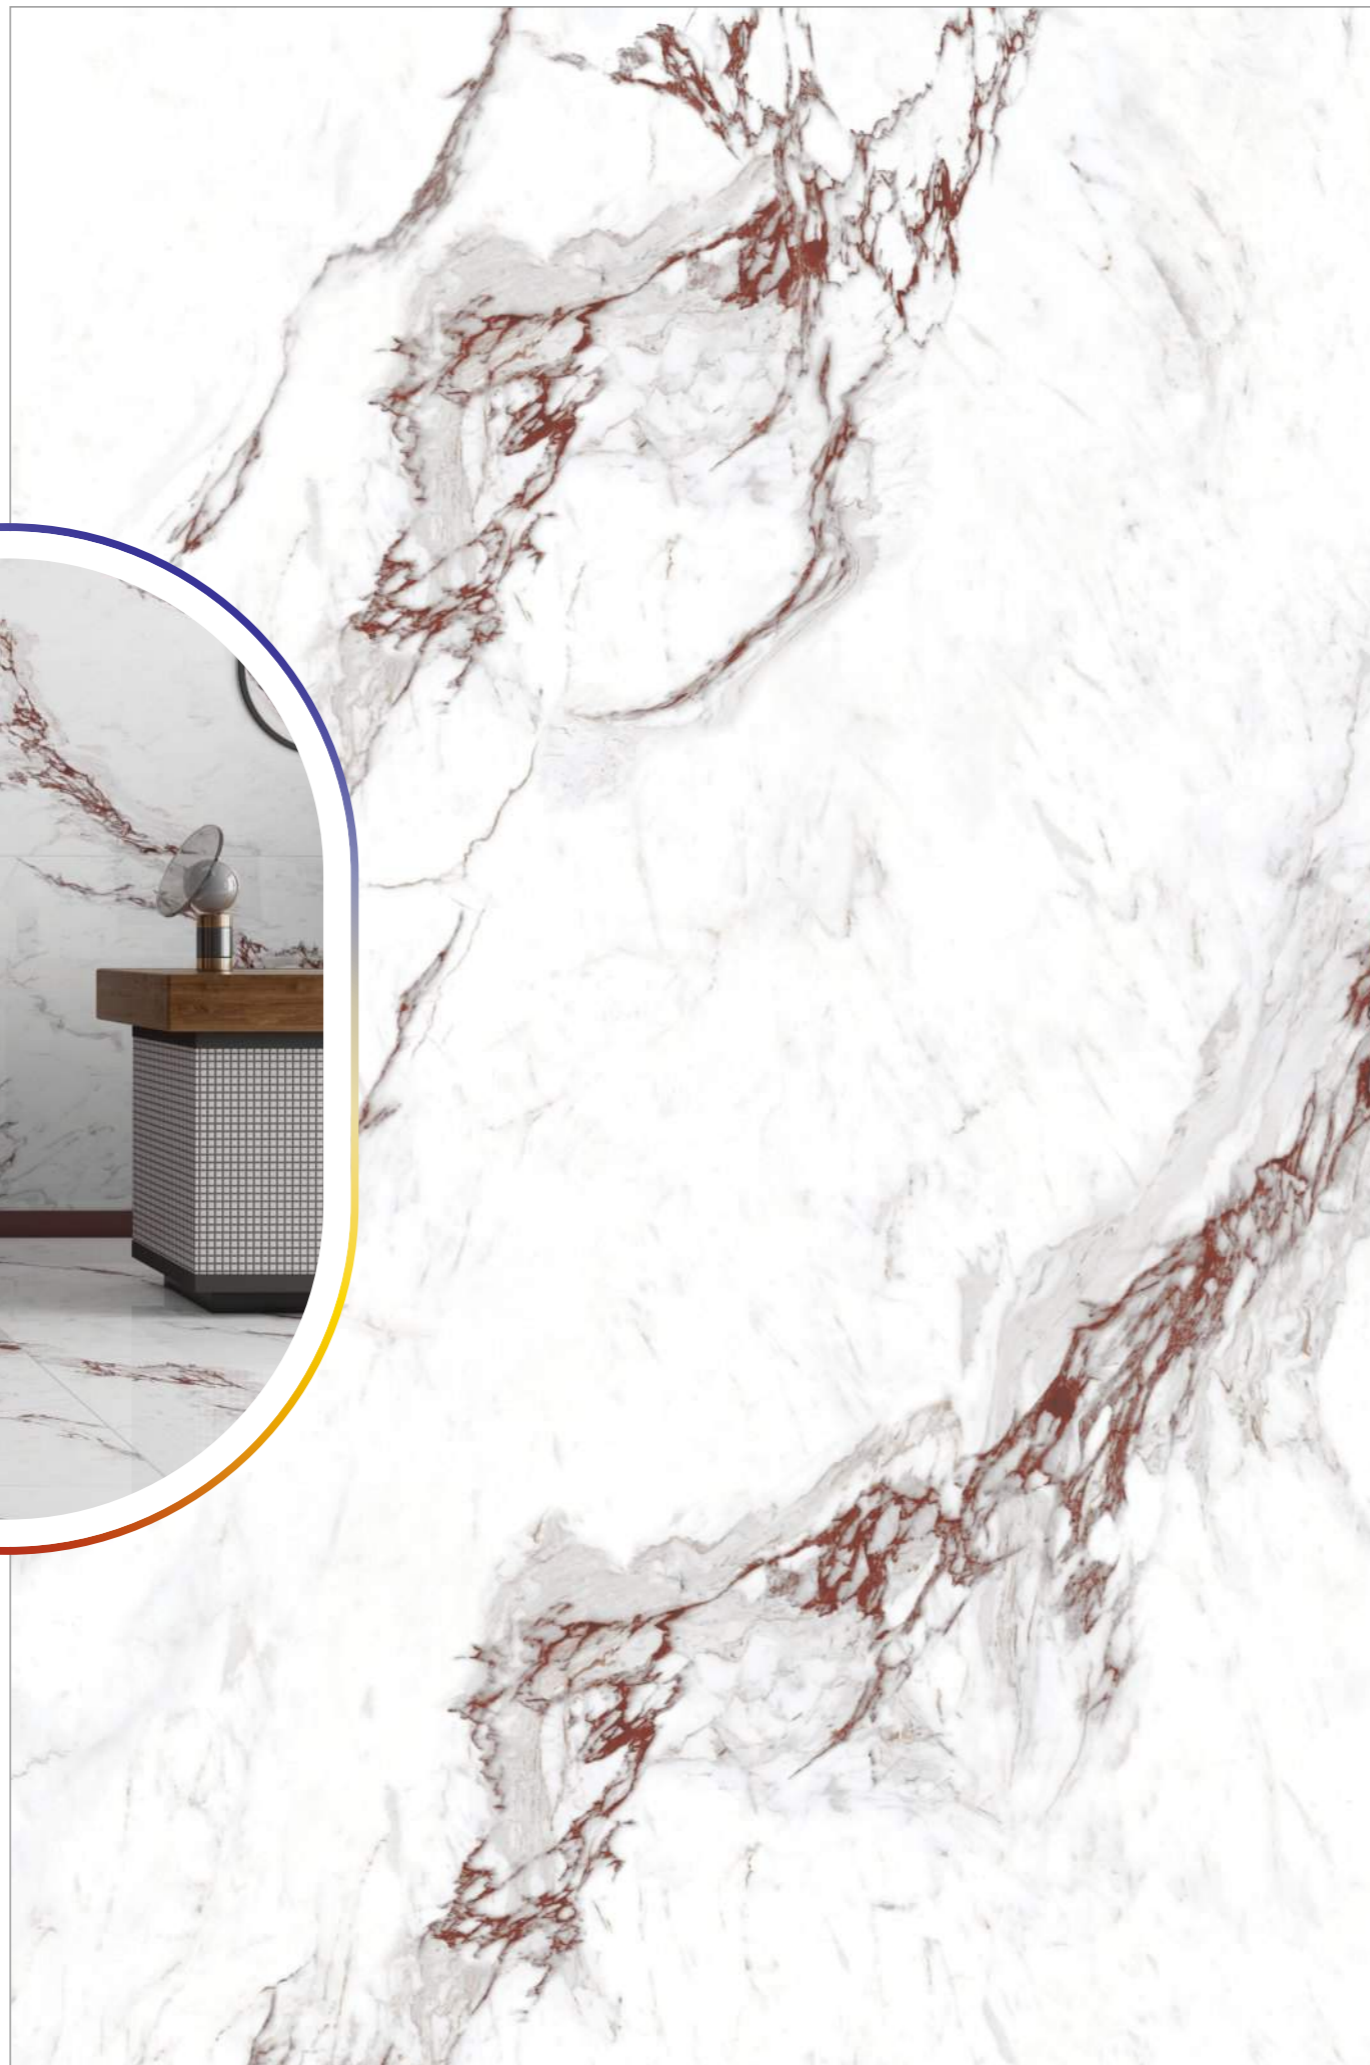

STATUARIO ICE

FROM FLAIS TO
MARVEL

SIZE
1200x1800 mm

FINISH
Light Polished

RANDOM
03

STATUARIO ICE

It's
DIFFERENT

LIFESTYLE
GALLERIES