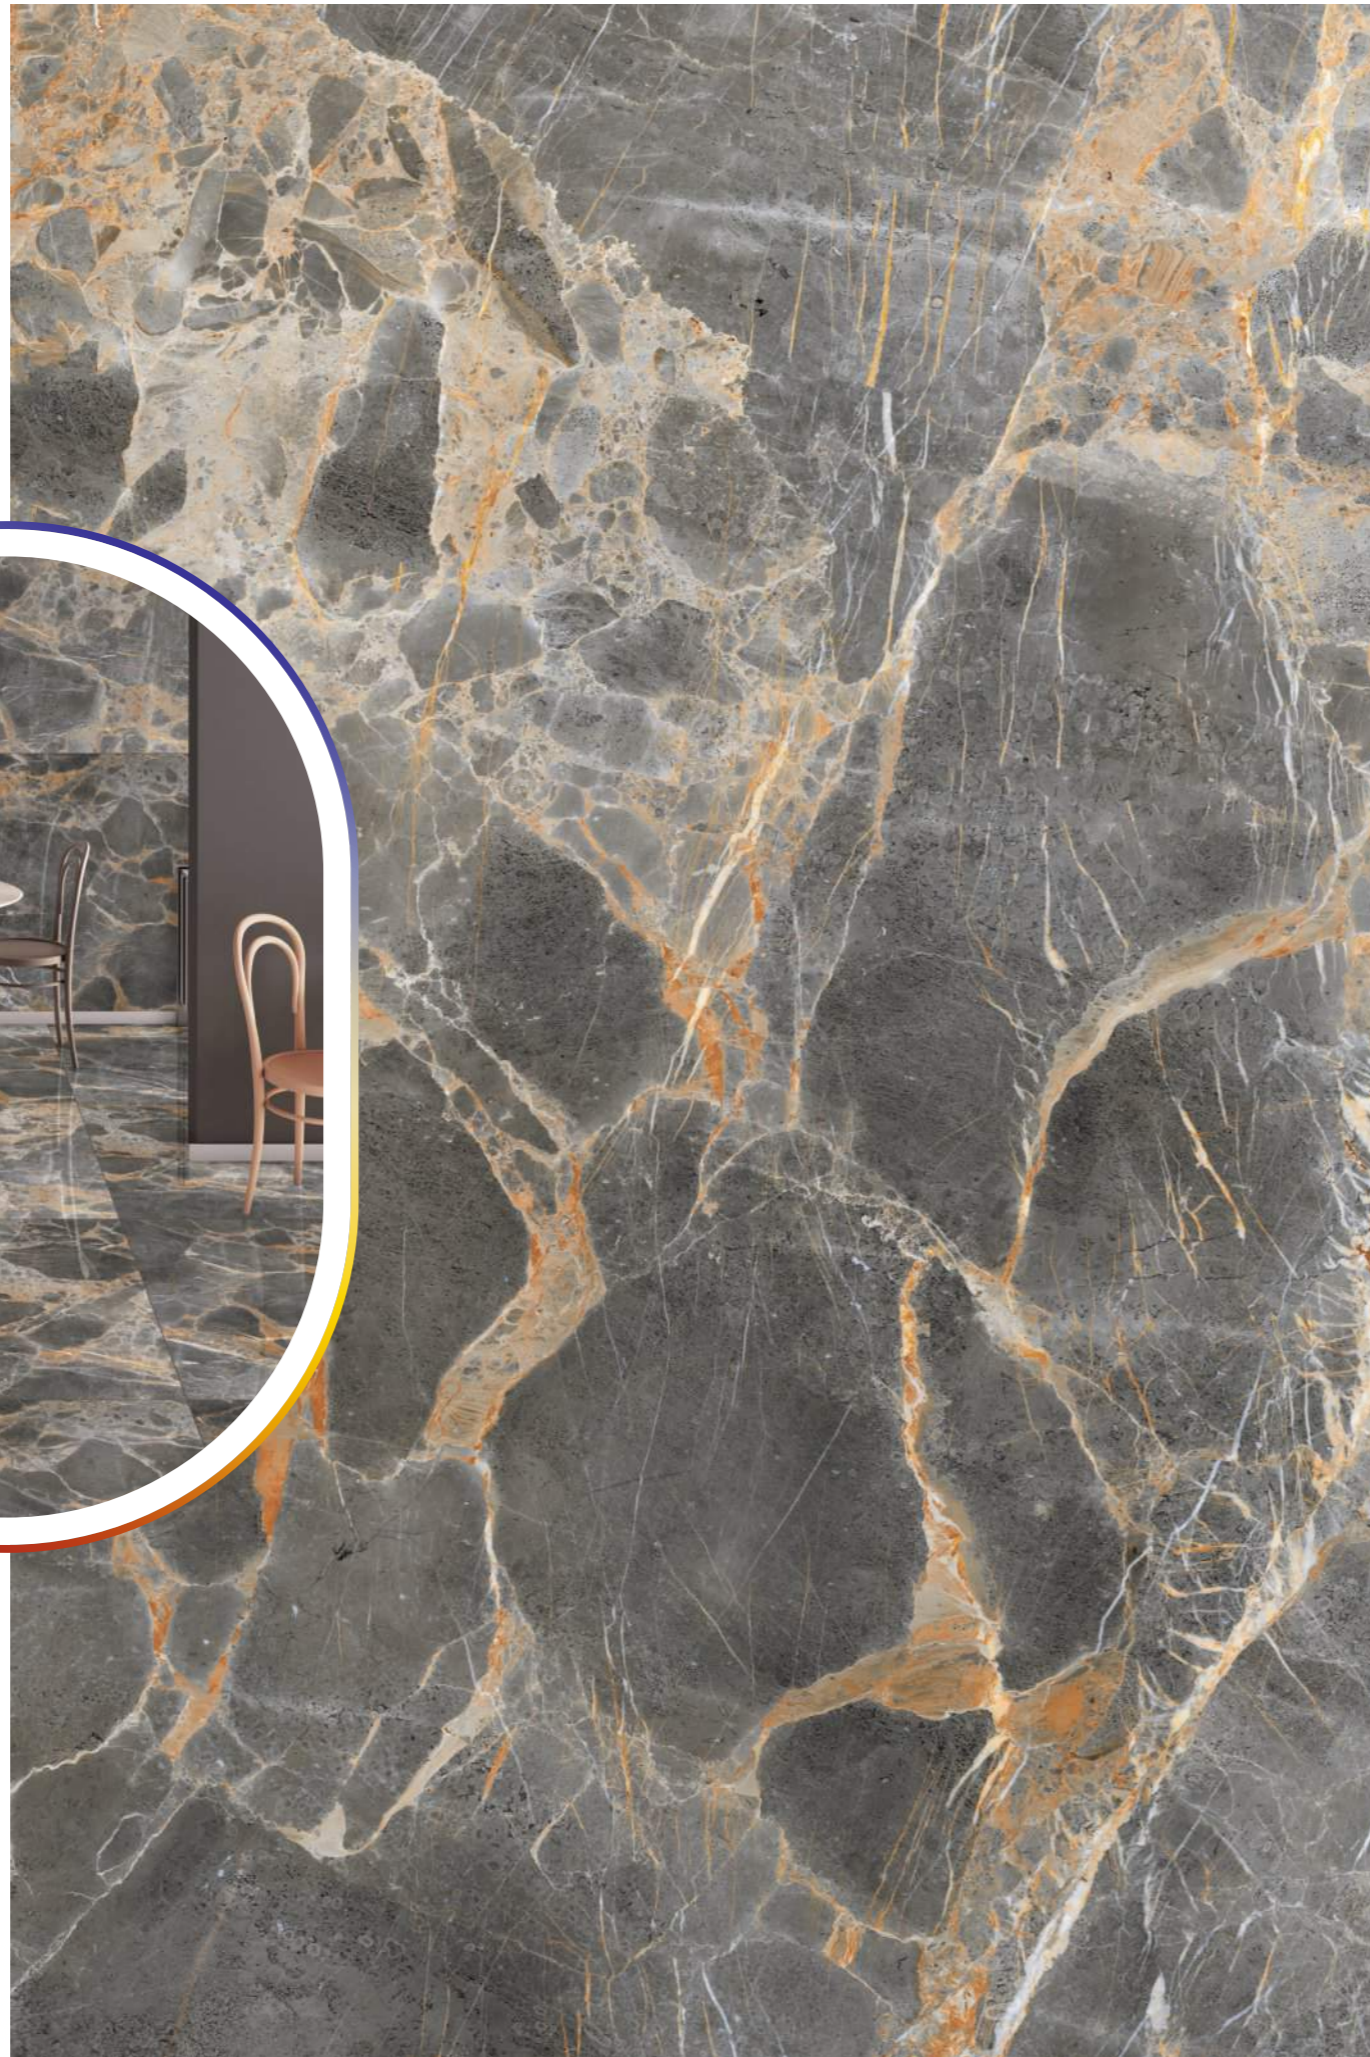

FINISH
Dark Polished

RANDOM
03

ANGEL NATURAL

FROM FLAIS TO
MARVEL

It's
DIFFERENT

ARIANA GREY

SIZE
1200x1800 mm

FINISH
Dark Polished