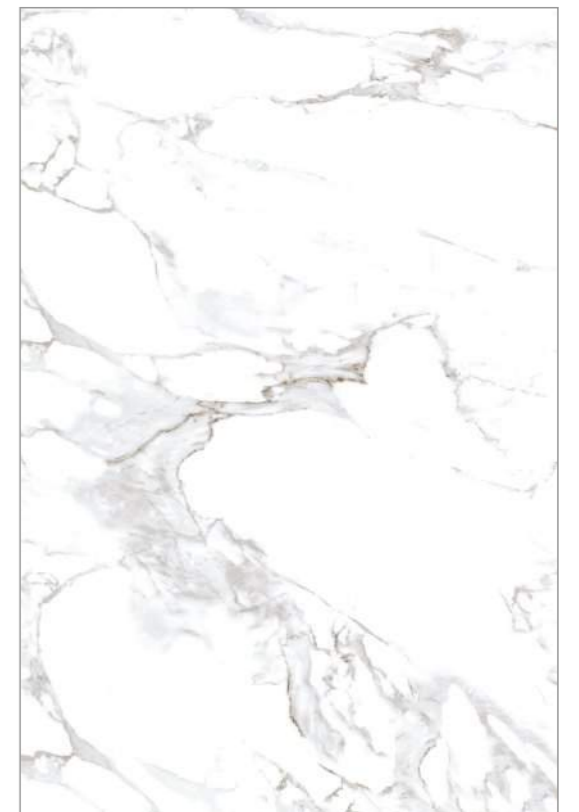

LEROX WHITE