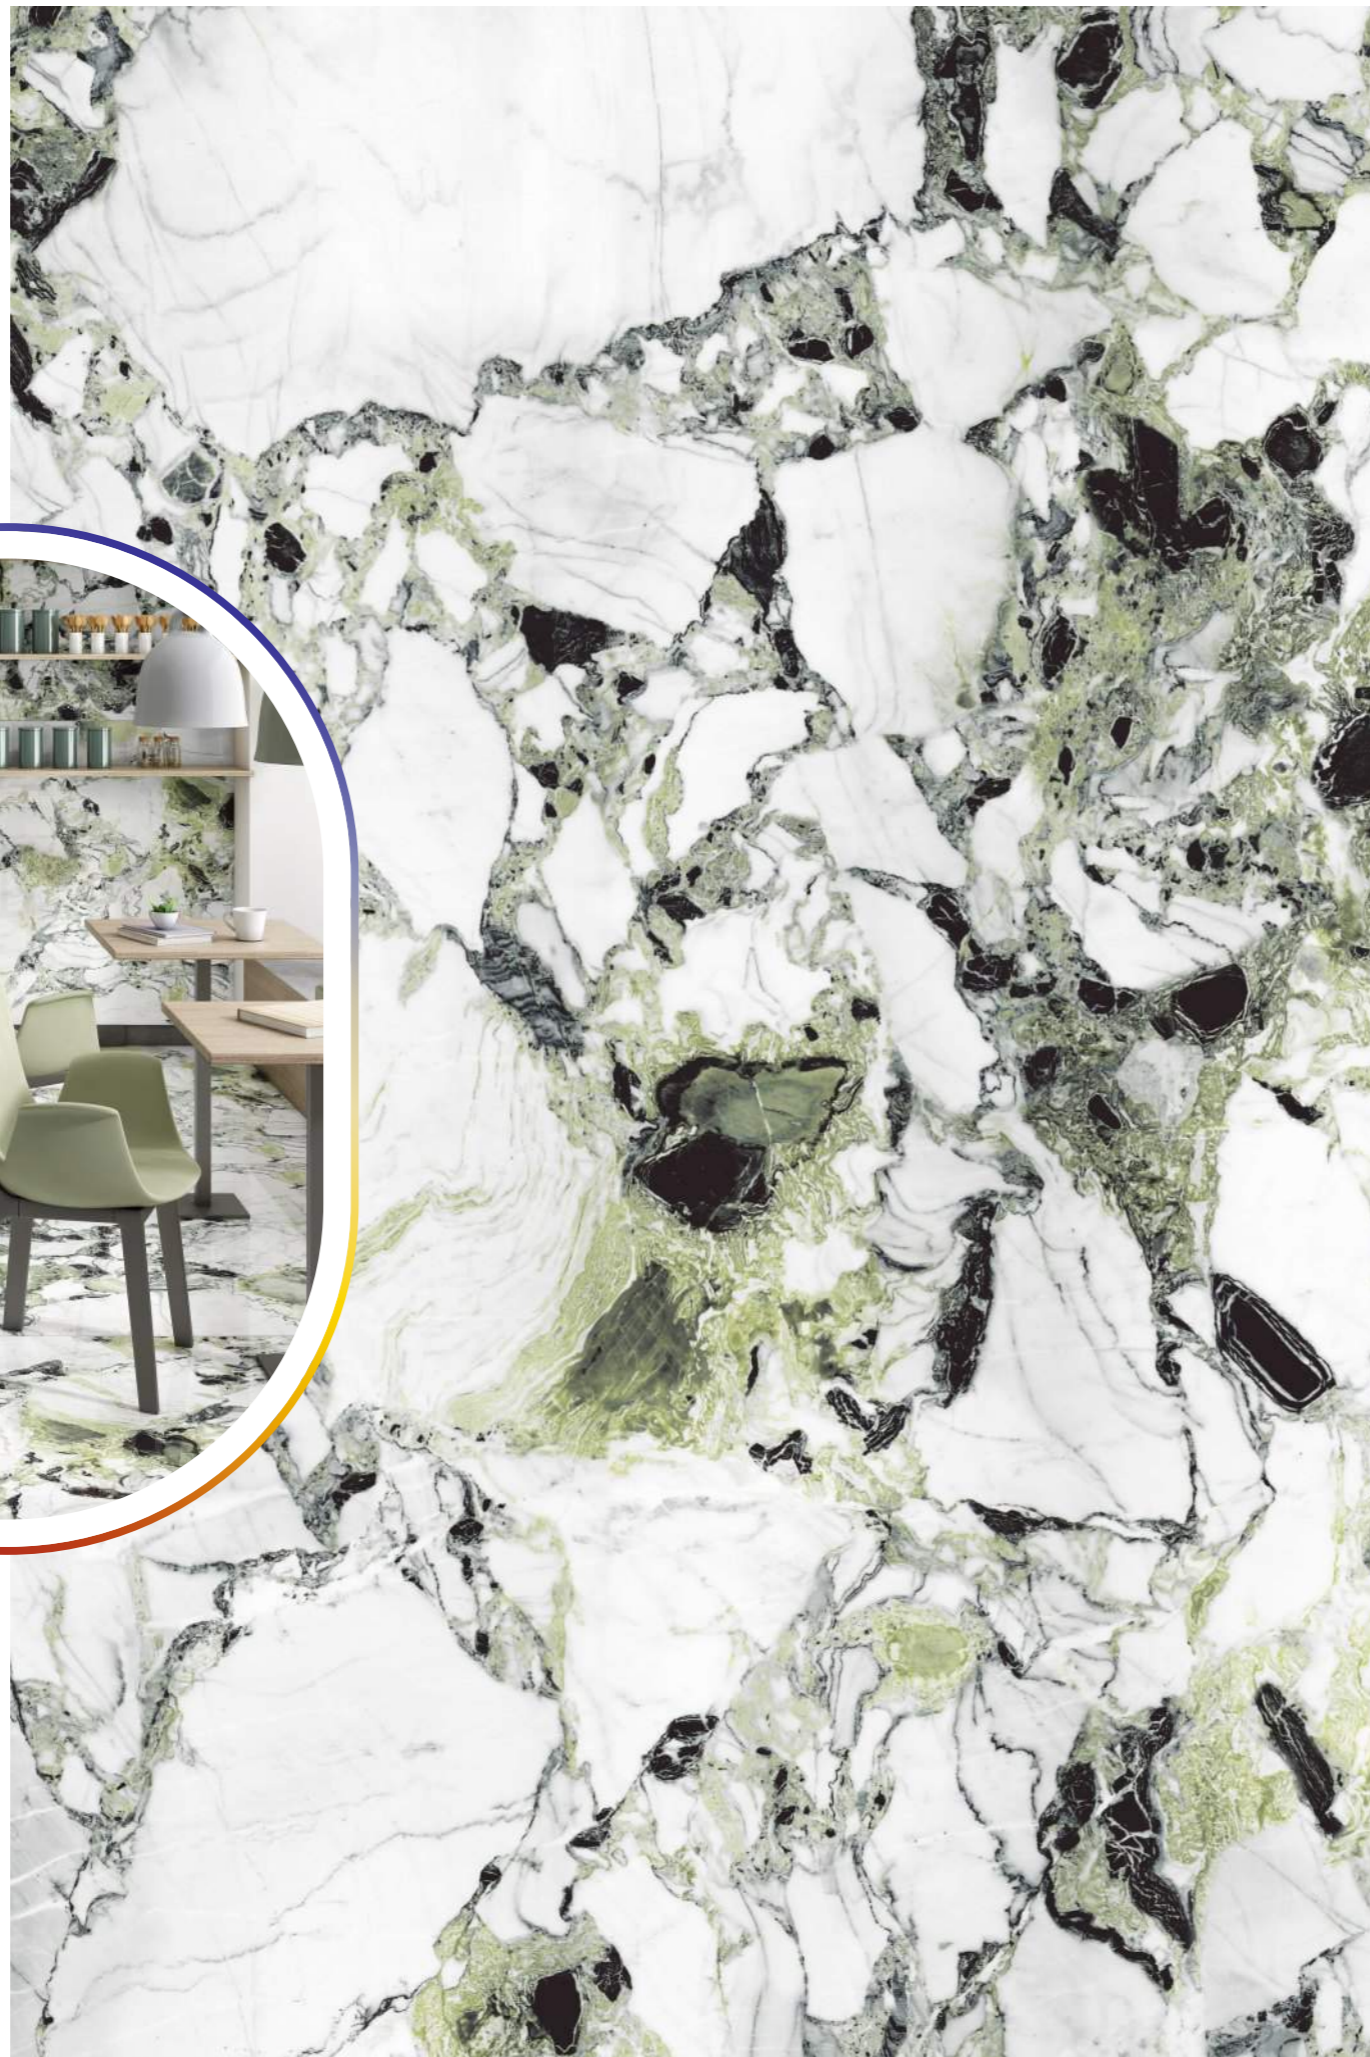

SIZE
1200x1800 mm

FINISH
Dark Polished

RANDOM
03