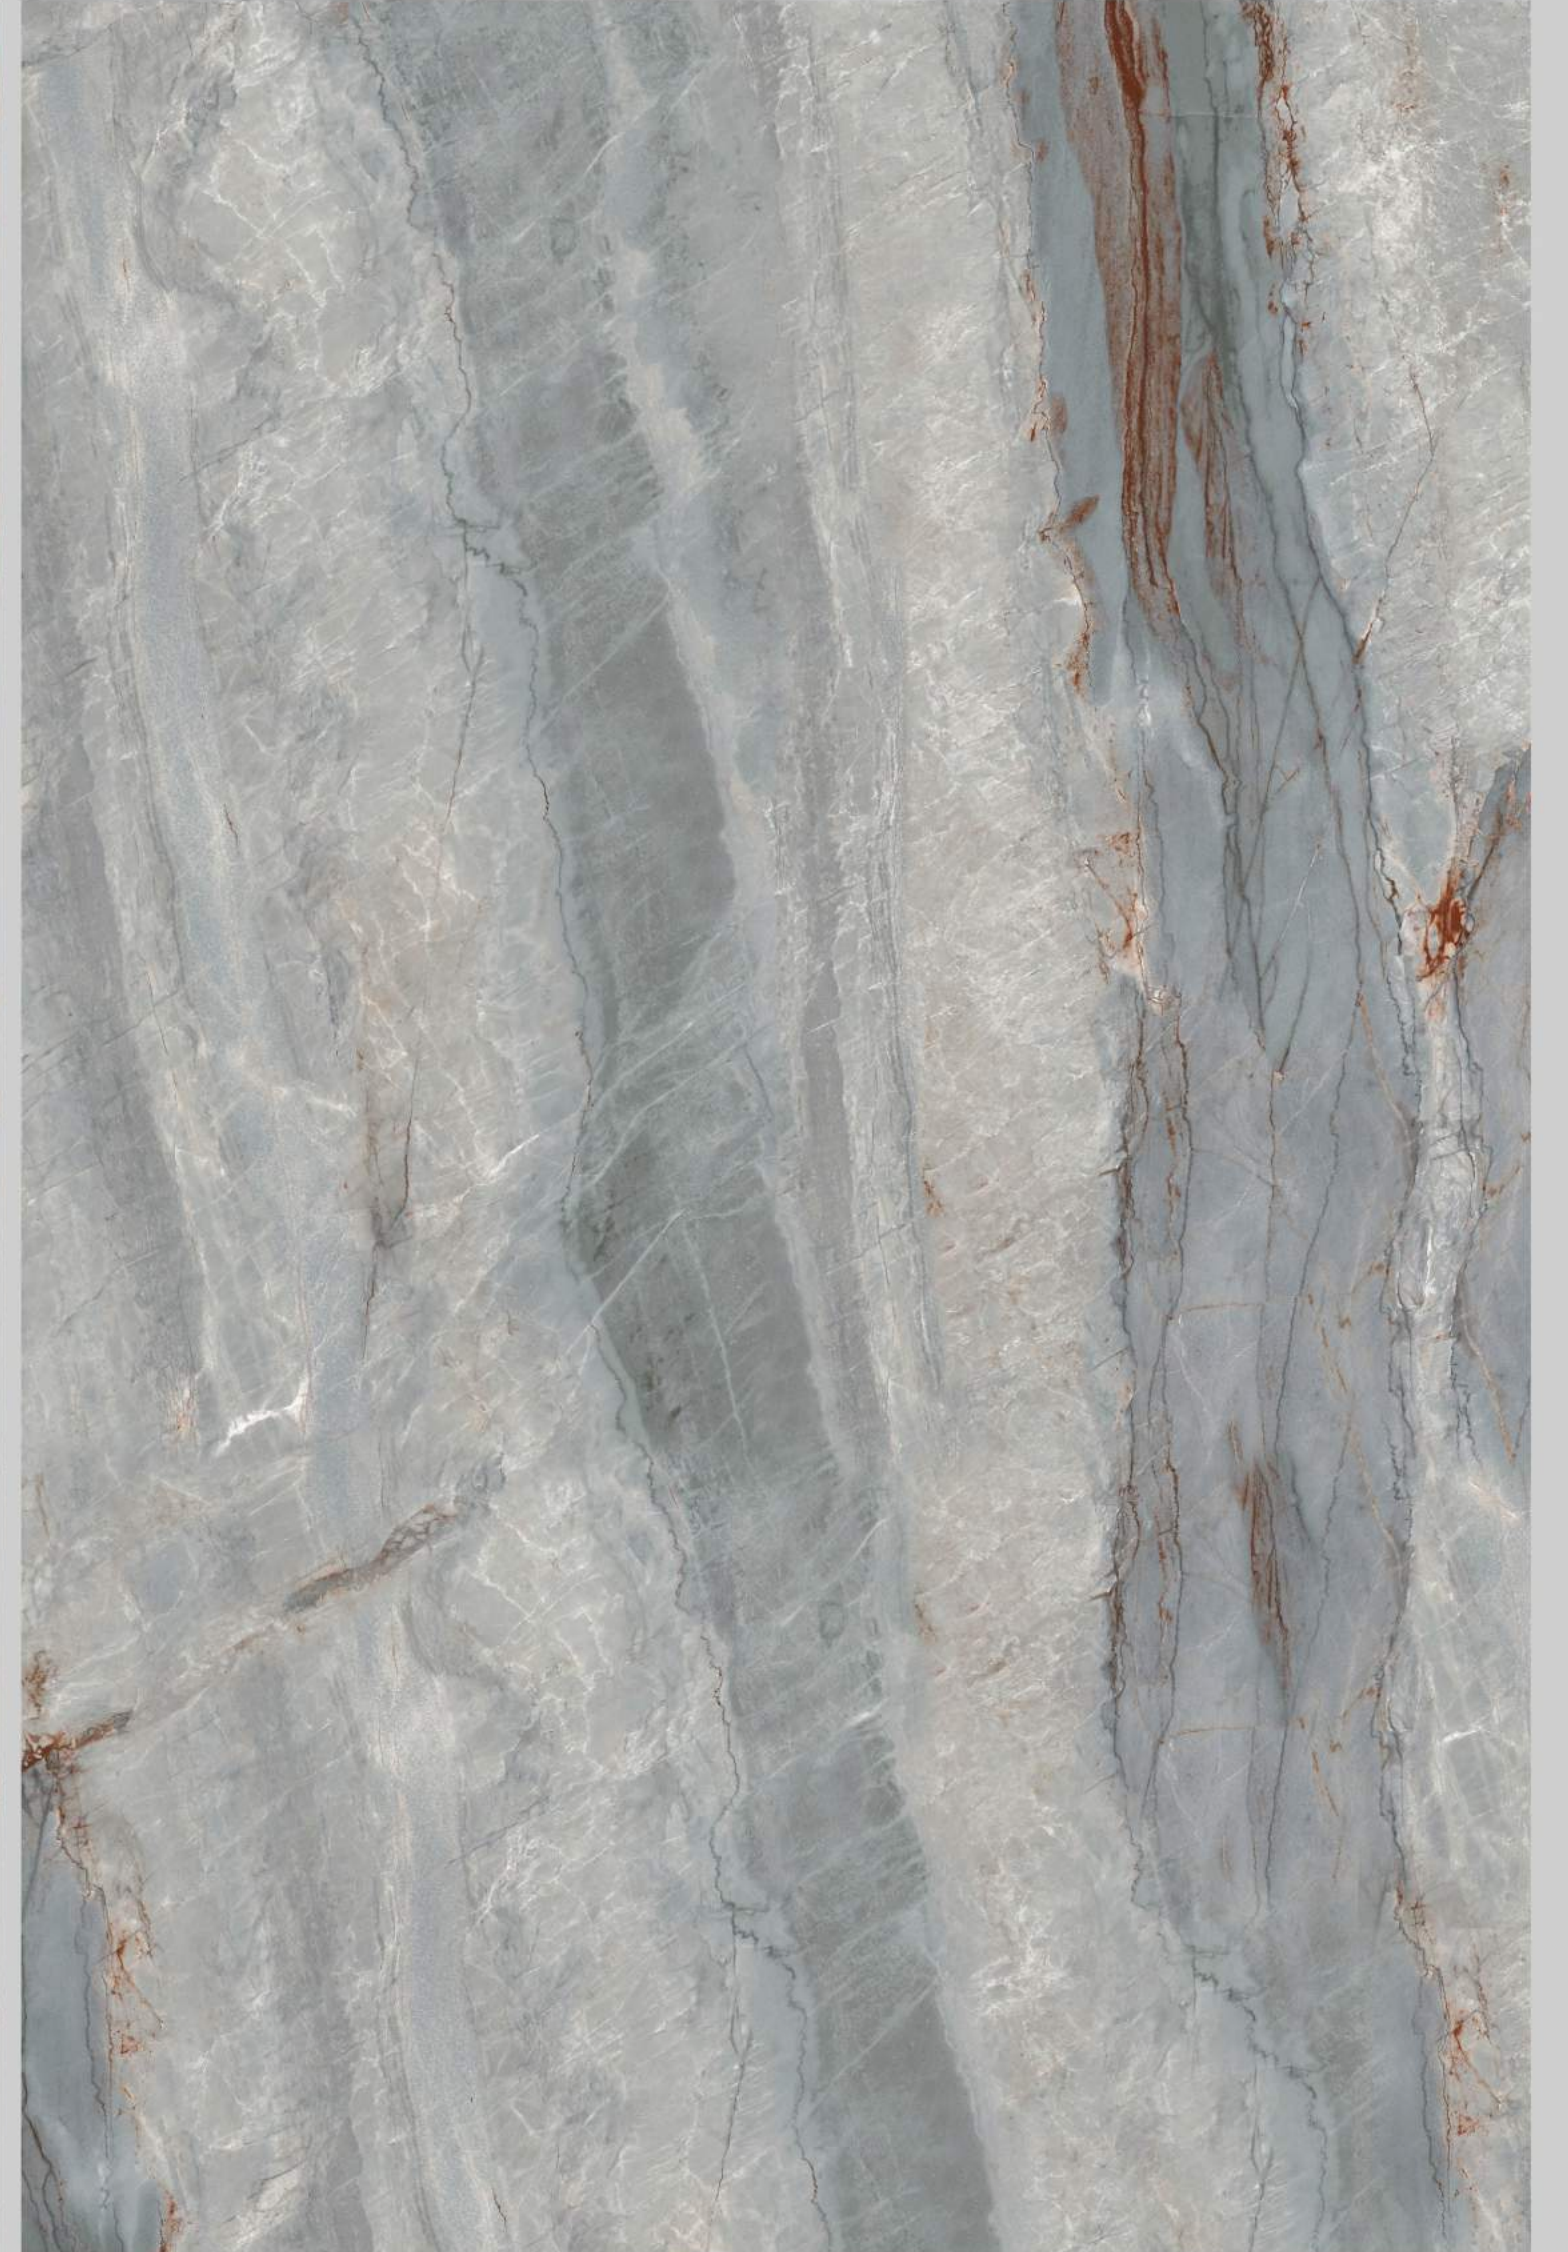

MATT

1200x1800 mm

■ ATLAS BEIGE

MATT

1200x1800 mm

■ ATLAS GREY

MATT

1200x1800 mm

■ BISTROT NATURAL

MATT

1200x1800 mm

DAKOTA YELLOW

MATT

1200x1800 mm

■ FJROD BEIGE

MATT

1200x1800 mm

FJROD GREY

MATT

1200x1800 mm

LATTE NERO

MATT

1200x1800 mm

■ MYSTIC BROWN

MATT

1200x1800 mm

■ MYSTIC OLVIN

MATT

1200x1800 mm

■ TERAZO GREY