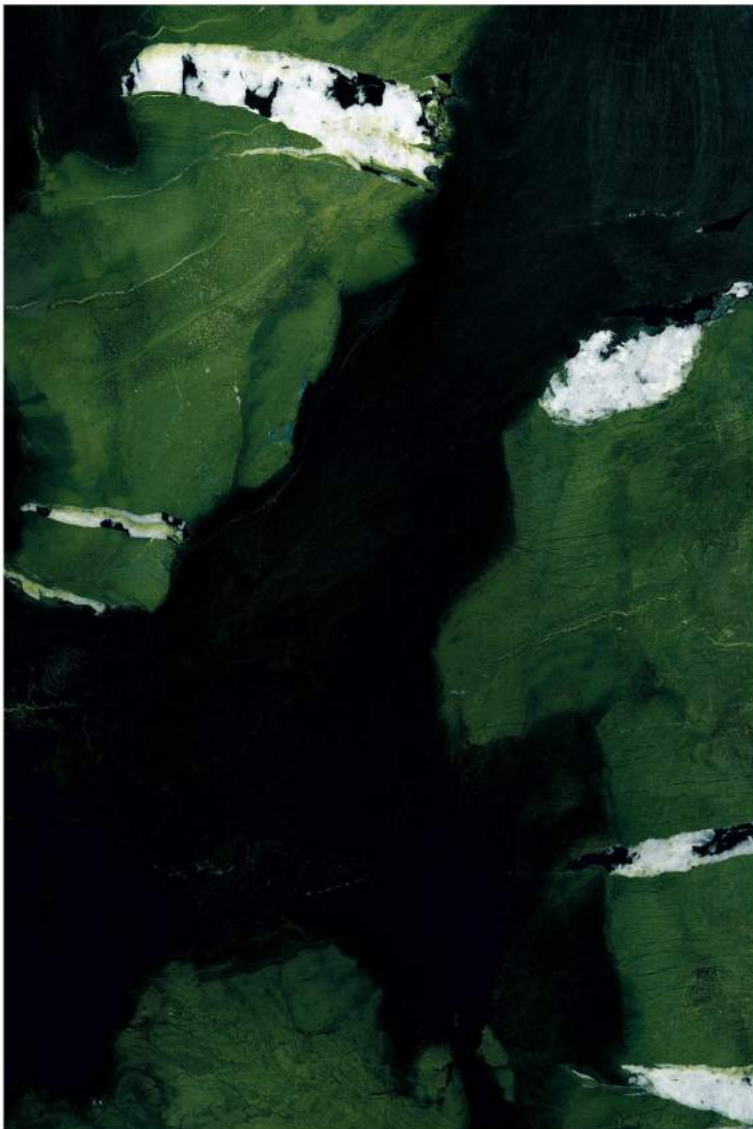

FULL DARK POLISHED

1200x1800 mm

ZENITH