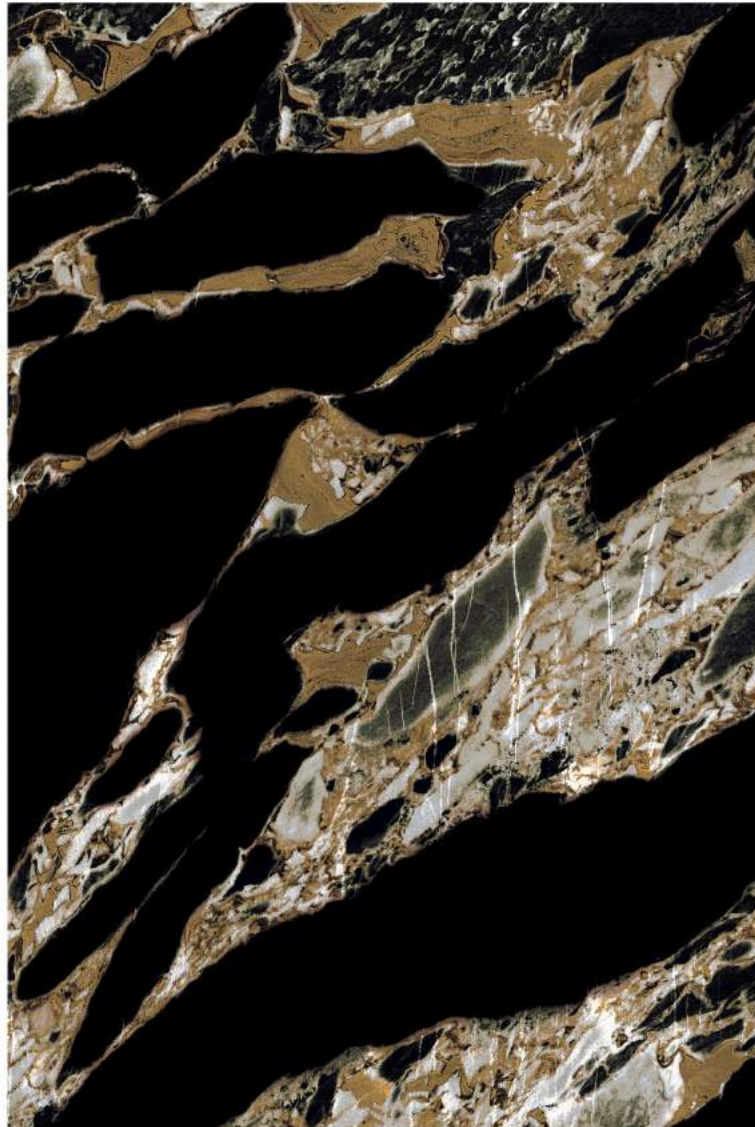

 FOSTER BLACK

FULL DARK POLISHED

1200x1800 mm

 LAVENTINA BLACK

FULL DARK POLISHED

1200x1800 mm

■ MOUNTAIN BLACK

FULL DARK POLISHED

1200x1800 mm

■ RAIN FOREST

FULL DARK POLISHED

1200x1800 mm

 SATA ROYAL\_ENDLESS

FULL DARK POLISHED

1200x1800 mm

 SILVER PORTHRO

FULL DARK POLISHED

1200x1800 mm

■ TESLA BLACK

FULL DARK POLISHED

1200x1800 mm

 ZENITH