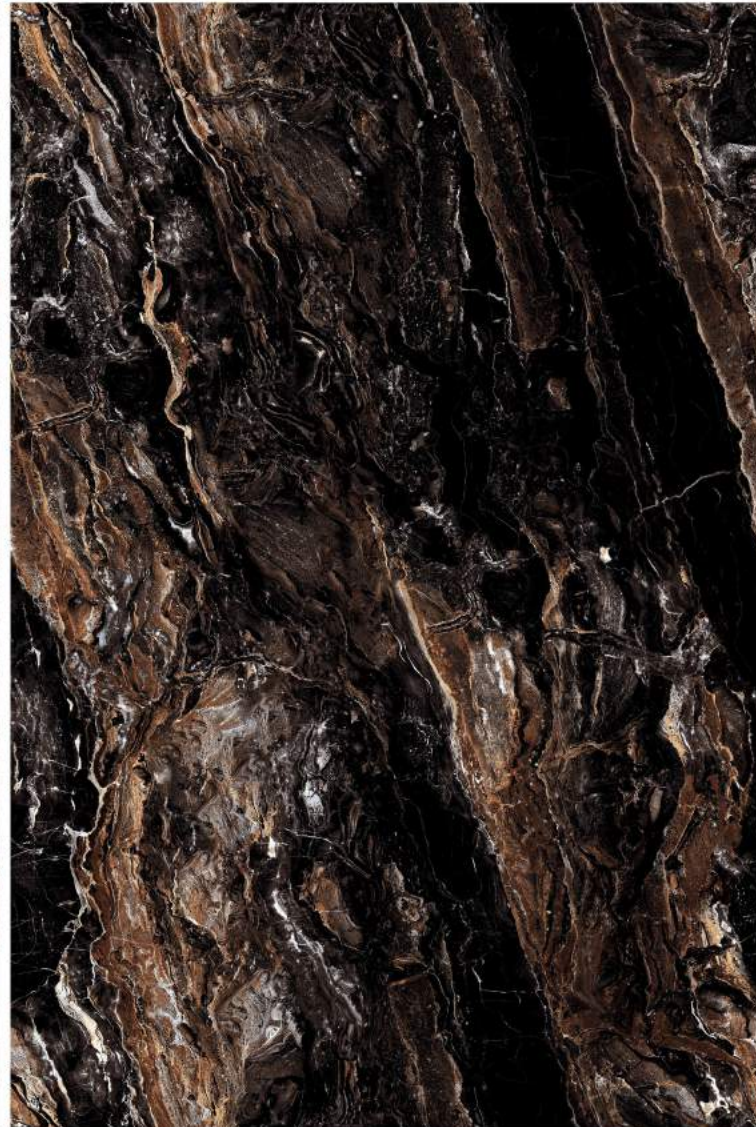

FULL DARK POLISHED

1200x1800 mm

 **BLACK ROSE**

FULL DARK POLISHED

1200x1800 mm

 FLURRY BROWN

FULL DARK POLISHED

1200x1800 mm

 FOSTER BLACK

FULL DARK POLISHED

1200x1800 mm

 LAVENTINA BLACK

FULL DARK POLISHED

1200x1800 mm

■ MOUNTAIN BLACK

FULL DARK POLISHED

1200x1800 mm

■ RAIN FOREST

FULL DARK POLISHED

1200x1800 mm

 SATA ROYAL\_ENDLESS

FULL DARK POLISHED

1200x1800 mm

 SILVER PORTHRO

FULL DARK POLISHED

1200x1800 mm

■ TESLA BLACK

FULL DARK POLISHED

1200x1800 mm

 ZENITH