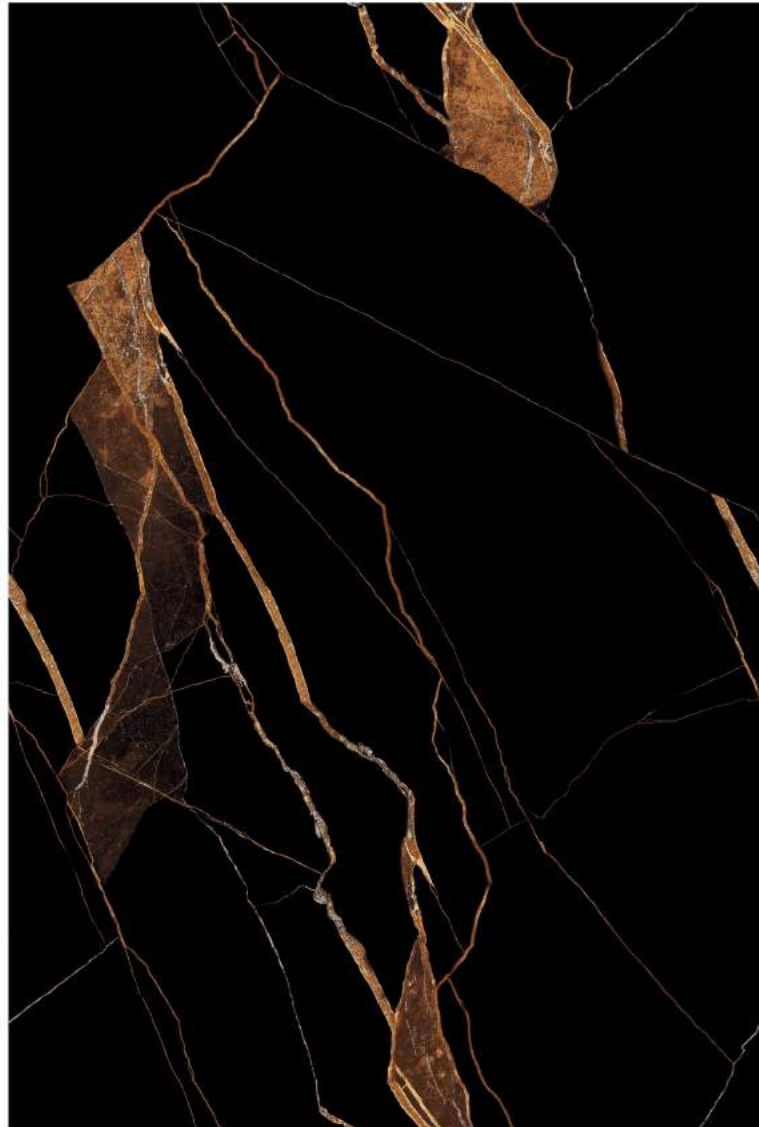

FULL DARK POLISHED

1200x1800 mm

 **BLACK ROSE**

FULL DARK POLISHED

1200x1800 mm

 FLURRY BROWN

FULL DARK POLISHED

1200x1800 mm

 FOSTER BLACK

FULL DARK POLISHED

1200x1800 mm

 LAVENTINA BLACK

FULL DARK POLISHED

1200x1800 mm

■ MOUNTAIN BLACK

FULL DARK POLISHED

1200x1800 mm

■ RAIN FOREST

FULL DARK POLISHED

1200x1800 mm

 SATA ROYAL\_ENDLESS

FULL DARK POLISHED

1200x1800 mm

 SILVER PORTHRO

FULL DARK POLISHED

1200x1800 mm

■ TESLA BLACK

FULL DARK POLISHED

1200x1800 mm

 ZENITH