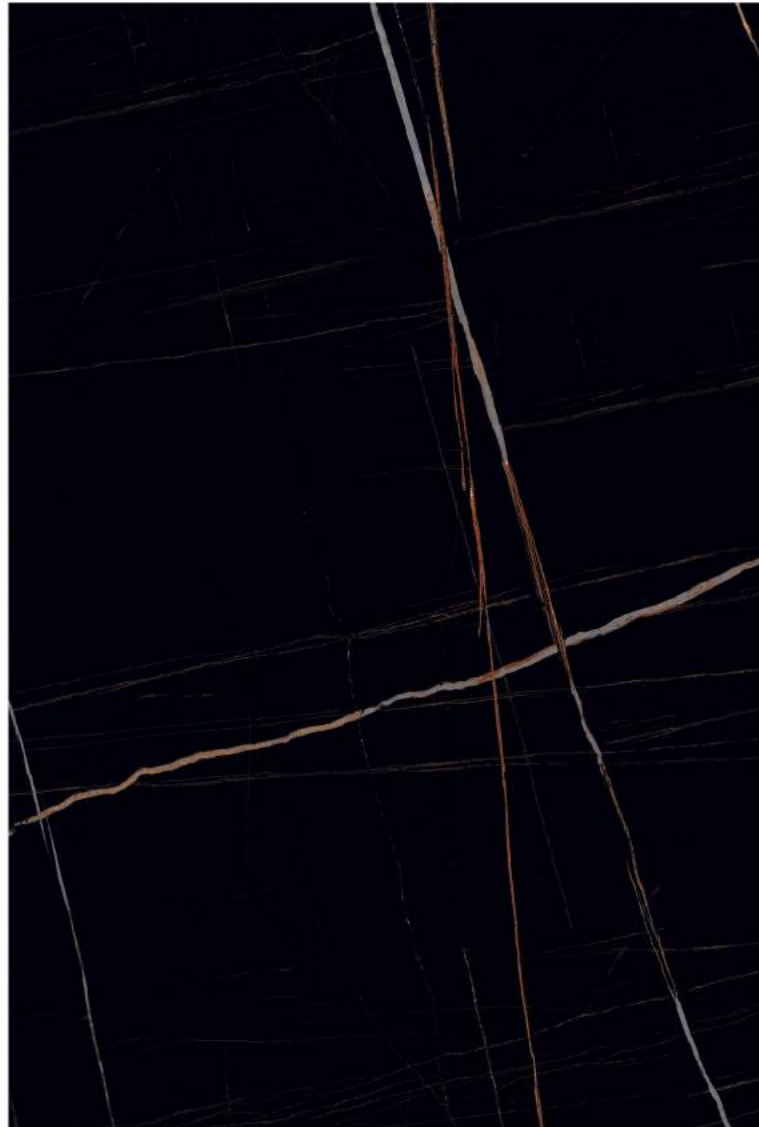

FULL DARK POLISHED

1200x1800 mm

 **BLACK ROSE**

FULL DARK POLISHED

1200x1800 mm

 FLURRY BROWN

FULL DARK POLISHED

1200x1800 mm

 FOSTER BLACK

FULL DARK POLISHED

1200x1800 mm

 LAVENTINA BLACK

FULL DARK POLISHED

1200x1800 mm

■ MOUNTAIN BLACK

FULL DARK POLISHED

1200x1800 mm

■ RAIN FOREST

FULL DARK POLISHED

1200x1800 mm

 SATA ROYAL\_ENDLESS

FULL DARK POLISHED

1200x1800 mm

 SILVER PORTHRO

FULL DARK POLISHED

1200x1800 mm

■ TESLA BLACK

FULL DARK POLISHED

1200x1800 mm

 ZENITH