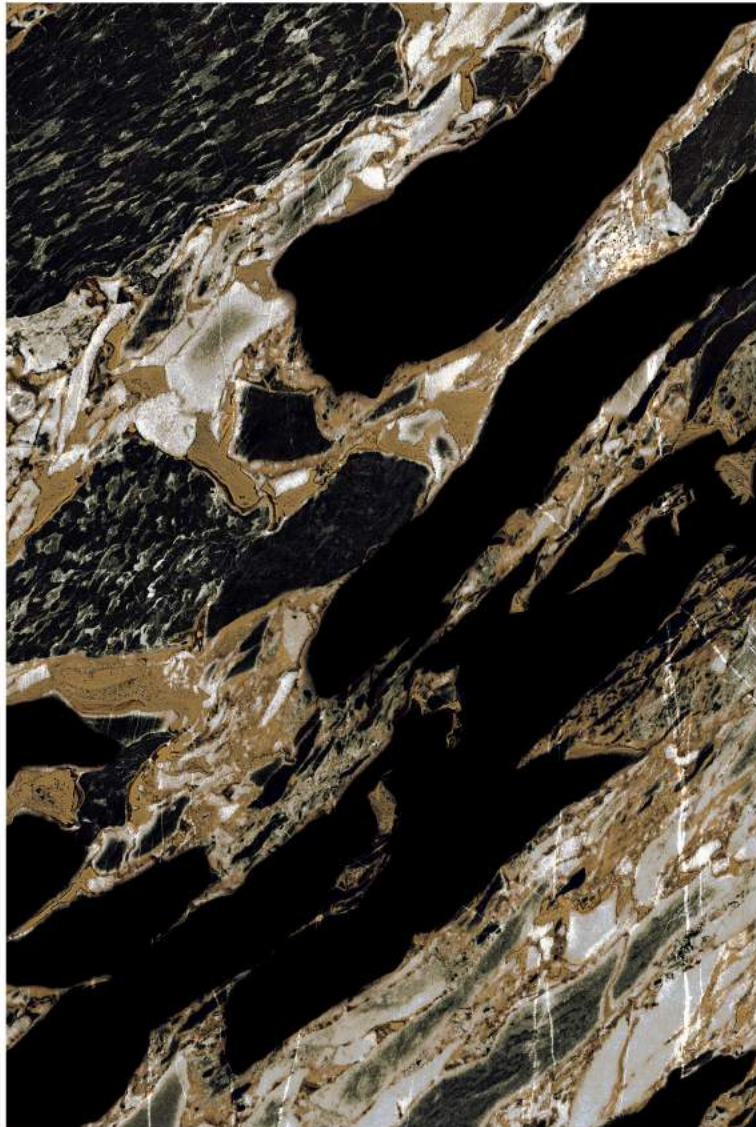

 FOSTER BLACK

FULL DARK POLISHED

1200x1800 mm

 LAVENTINA BLACK

FULL DARK POLISHED

1200x1800 mm

■ MOUNTAIN BLACK

FULL DARK POLISHED

1200x1800 mm

■ RAIN FOREST

FULL DARK POLISHED

1200x1800 mm

 SATA ROYAL\_ENDLESS

FULL DARK POLISHED

1200x1800 mm

 SILVER PORTHRO

FULL DARK POLISHED

1200x1800 mm

■ TESLA BLACK

FULL DARK POLISHED

1200x1800 mm

 ZENITH