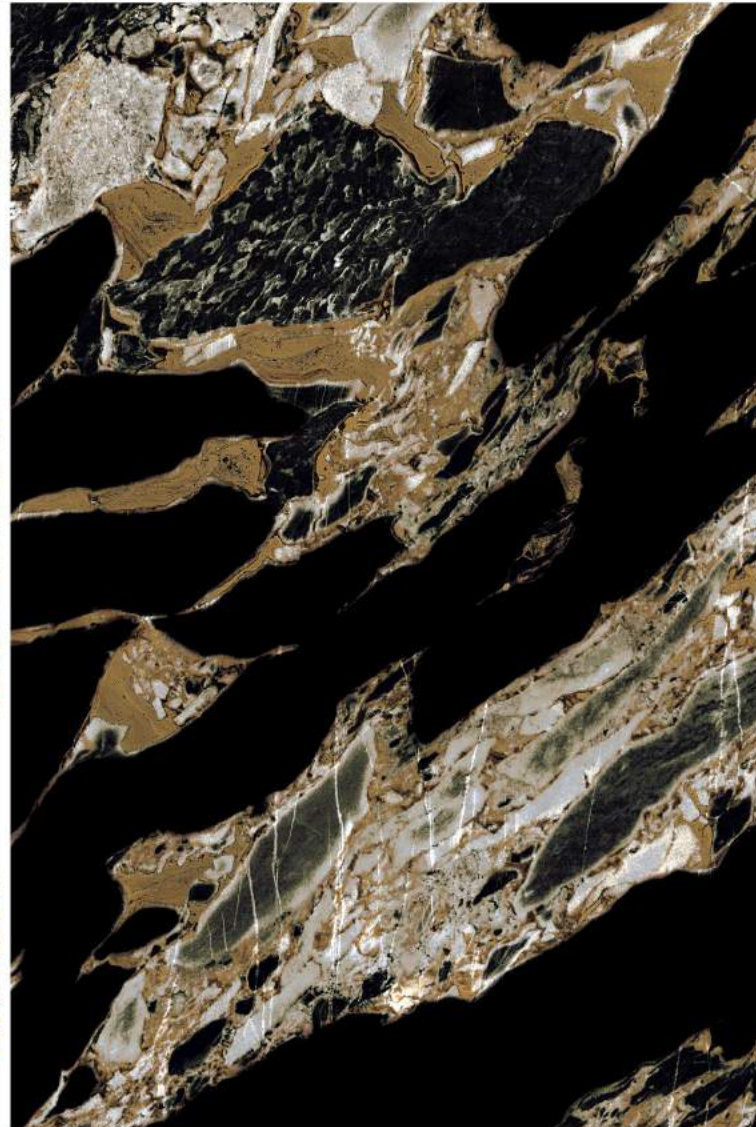

 FOSTER BLACK

FULL DARK POLISHED

1200x1800 mm

 LAVENTINA BLACK

FULL DARK POLISHED

1200x1800 mm

■ MOUNTAIN BLACK

FULL DARK POLISHED

1200x1800 mm

■ RAIN FOREST

FULL DARK POLISHED

1200x1800 mm

 SATA ROYAL\_ENDLESS

FULL DARK POLISHED

1200x1800 mm

 SILVER PORTHRO

FULL DARK POLISHED

1200x1800 mm

■ TESLA BLACK

FULL DARK POLISHED

1200x1800 mm

 ZENITH