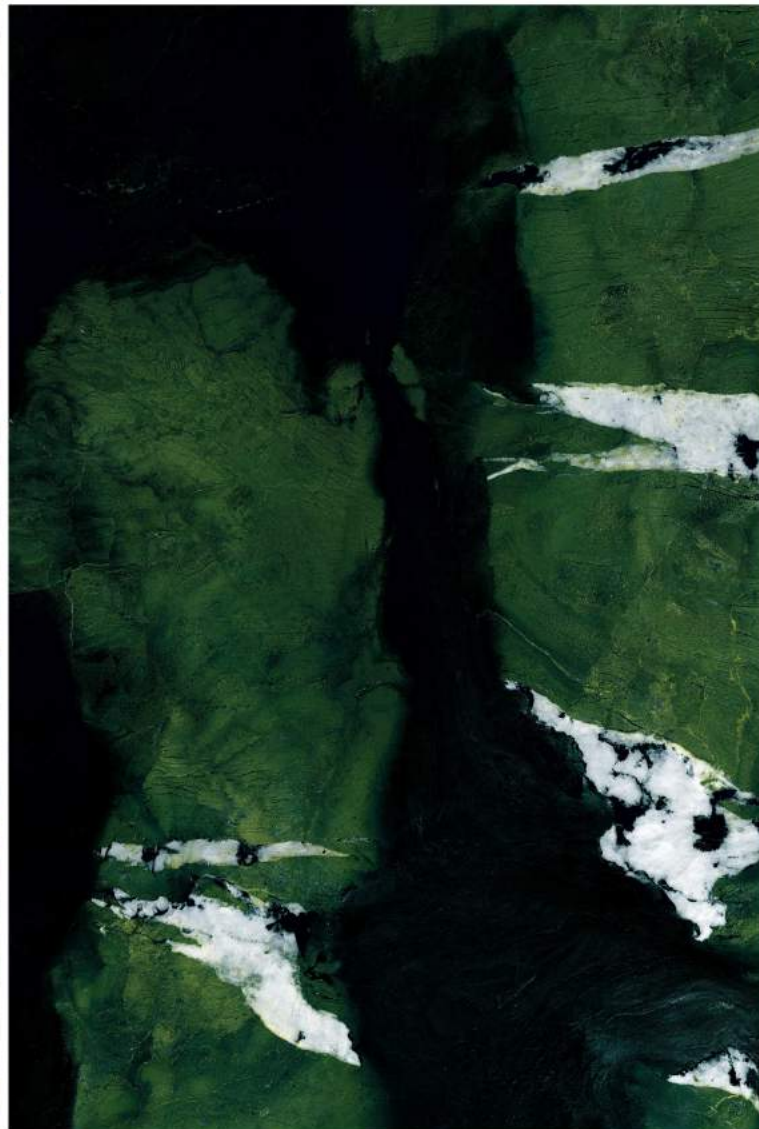

FULL DARK POLISHED

1200x1800 mm

ZENITH