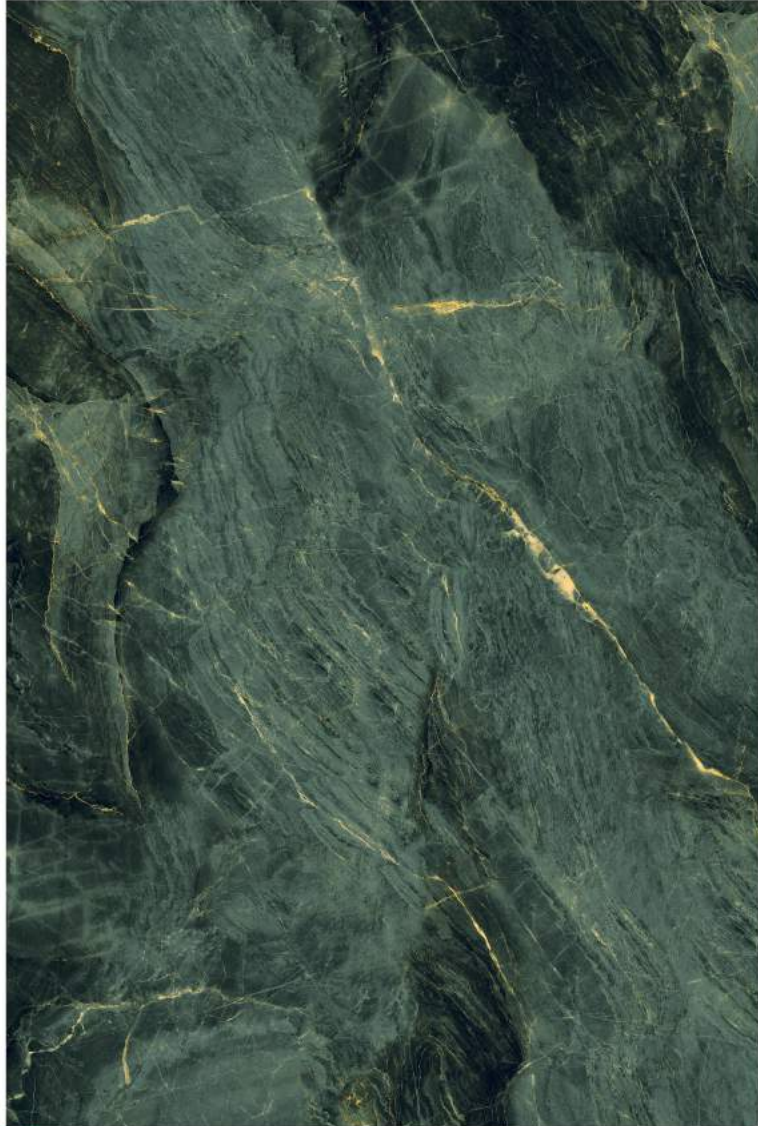

DARK POLISHED

1200x1800 mm

■ ALMOND GREEN

DARK POLISHED

1200x1800 mm

AMAZONITE

DARK POLISHED

1200x1800 mm

DARK POLISHED

1200x1800 mm

■ DAKOTA YELLOW

DARK POLISHED

1200x1800 mm

ICE BROWN

DARK POLISHED

1200x1800 mm

DARK POLISHED

1200x1800 mm

 **STATUARIO**

DARK POLISHED

1200x1800 mm

STONEX GREEN

DARK POLISHED

1200x1800 mm

VINTAGE BROWN

DARK POLISHED

1200x1800 mm

■ WINE GREEN