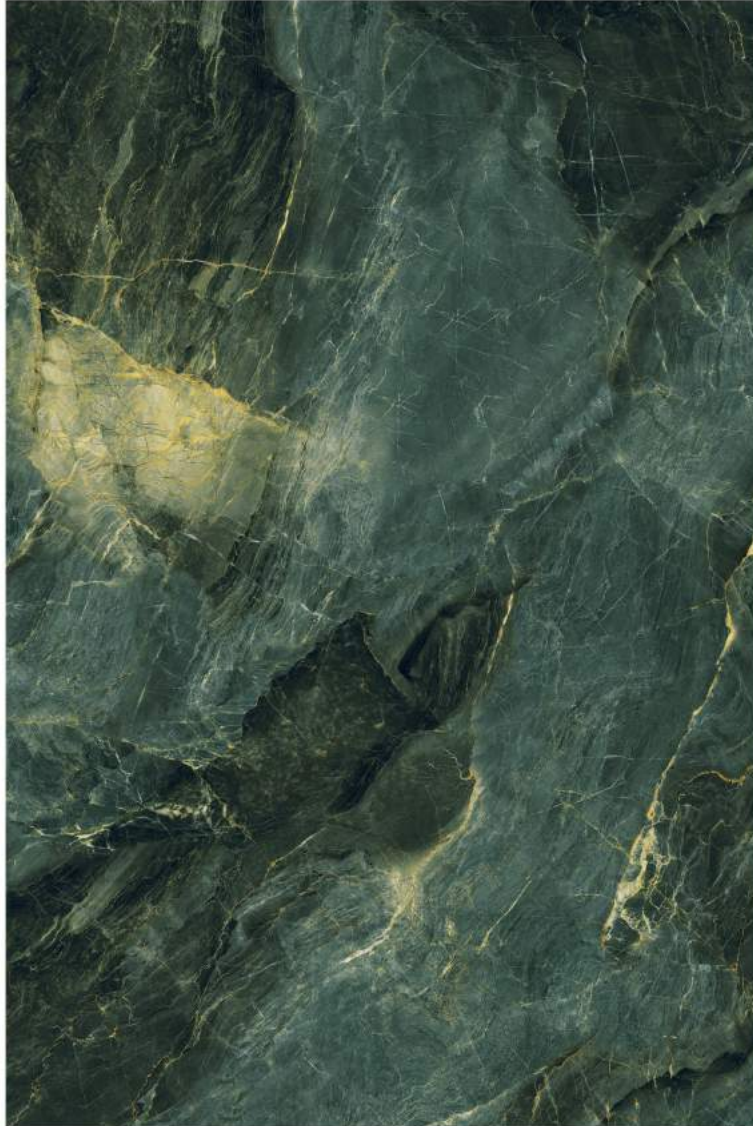

DARK POLISHED

1200x1800 mm

■ ALMOND GREEN

DARK POLISHED

1200x1800 mm

AMAZONITE

DARK POLISHED

1200x1800 mm

ANGEL NATURAL

DARK POLISHED

1200x1800 mm

ARIANA BROWN

DARK POLISHED

1200x1800 mm

ARIANA GREY

DARK POLISHED

DARK POLISHED

1200x1800 mm

■ DAKOTA YELLOW

DARK POLISHED

1200x1800 mm

ICE BROWN

DARK POLISHED

1200x1800 mm

VINTAGE BROWN

DARK POLISHED

1200x1800 mm

■ WINE GREEN