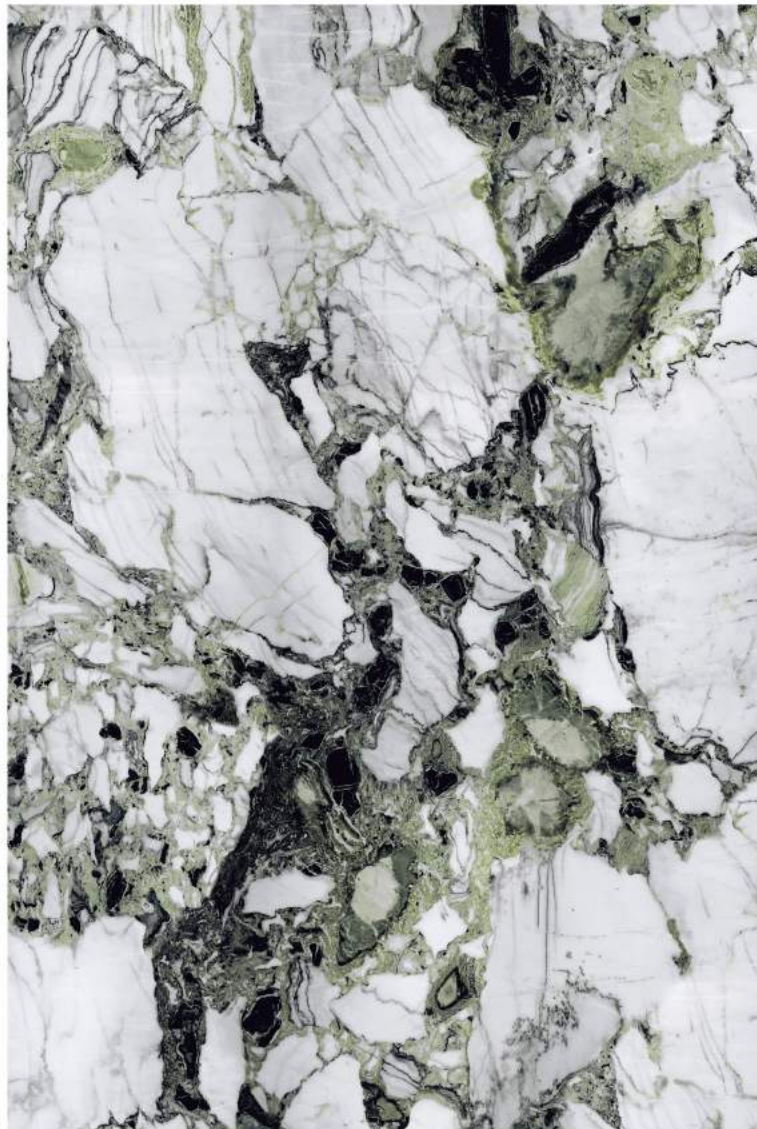

DARK POLISHED

1200x1800 mm

 **STATUARIO**

DARK POLISHED

1200x1800 mm

STONEX GREEN

DARK POLISHED

1200x1800 mm

VINTAGE BROWN

DARK POLISHED

1200x1800 mm

■ WINE GREEN