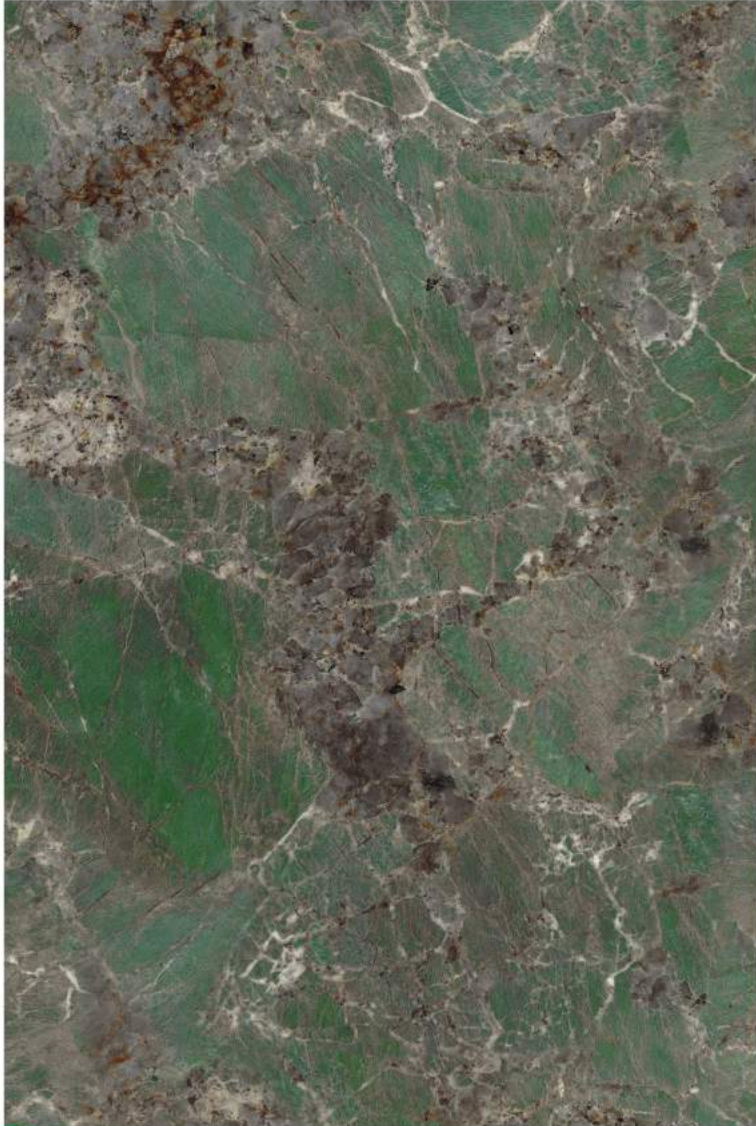

DARK POLISHED

1200x1800 mm

■ ALMOND GREEN

DARK POLISHED

1200x1800 mm

AMAZONITE

DARK POLISHED

1200x1800 mm

ANGEL NATURAL

DARK POLISHED

1200x1800 mm

ARIANA BROWN

DARK POLISHED

1200x1800 mm

ARIANA GREY

DARK POLISHED

DARK POLISHED

1200x1800 mm

■ DAKOTA YELLOW

DARK POLISHED

1200x1800 mm

ICE BROWN

DARK POLISHED

1200x1800 mm

VINTAGE BROWN

DARK POLISHED

1200x1800 mm

■ WINE GREEN