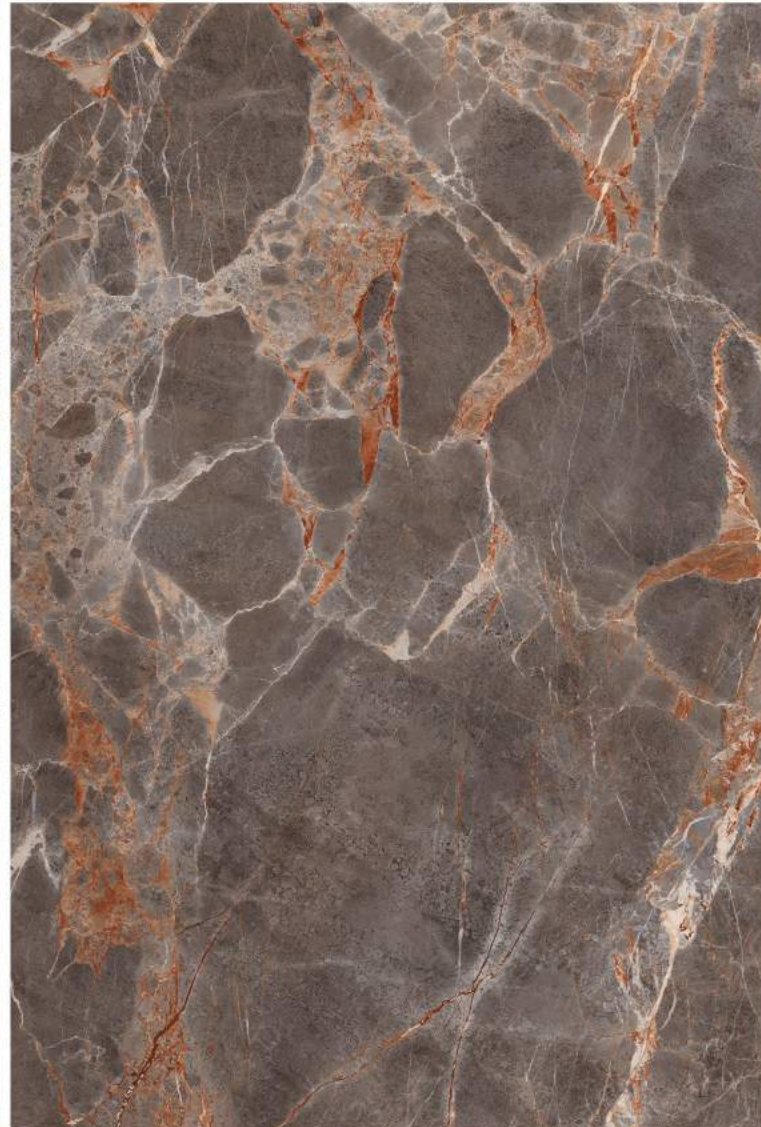

DARK POLISHED

1200x1800 mm

■ ALMOND GREEN

DARK POLISHED

1200x1800 mm

AMAZONITE

DARK POLISHED

1200x1800 mm

ANGEL NATURAL

DARK POLISHED

1200x1800 mm

ARIANA BROWN

DARK POLISHED

1200x1800 mm

ARIANA GREY

DARK POLISHED

DARK POLISHED

1200x1800 mm

■ DAKOTA YELLOW

DARK POLISHED

1200x1800 mm

ICE BROWN

DARK POLISHED

1200x1800 mm