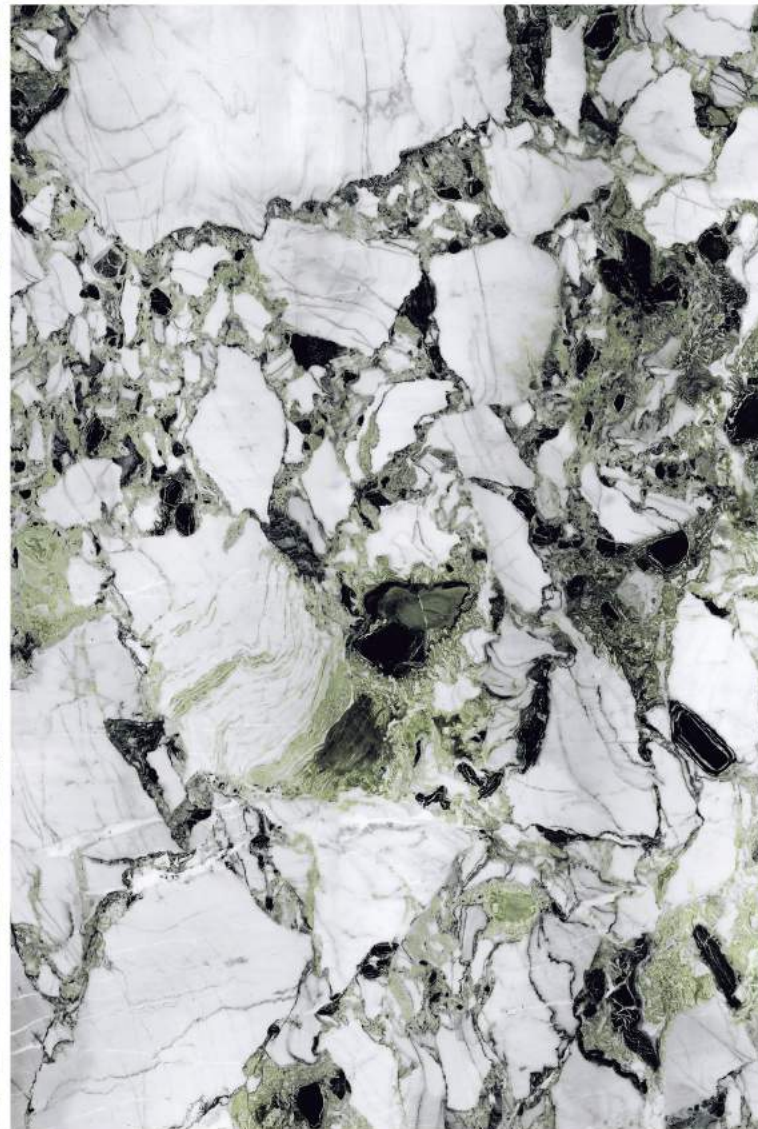

DARK POLISHED

1200x1800 mm

 **STATUARIO**

DARK POLISHED

1200x1800 mm

STONEX GREEN

DARK POLISHED

1200x1800 mm