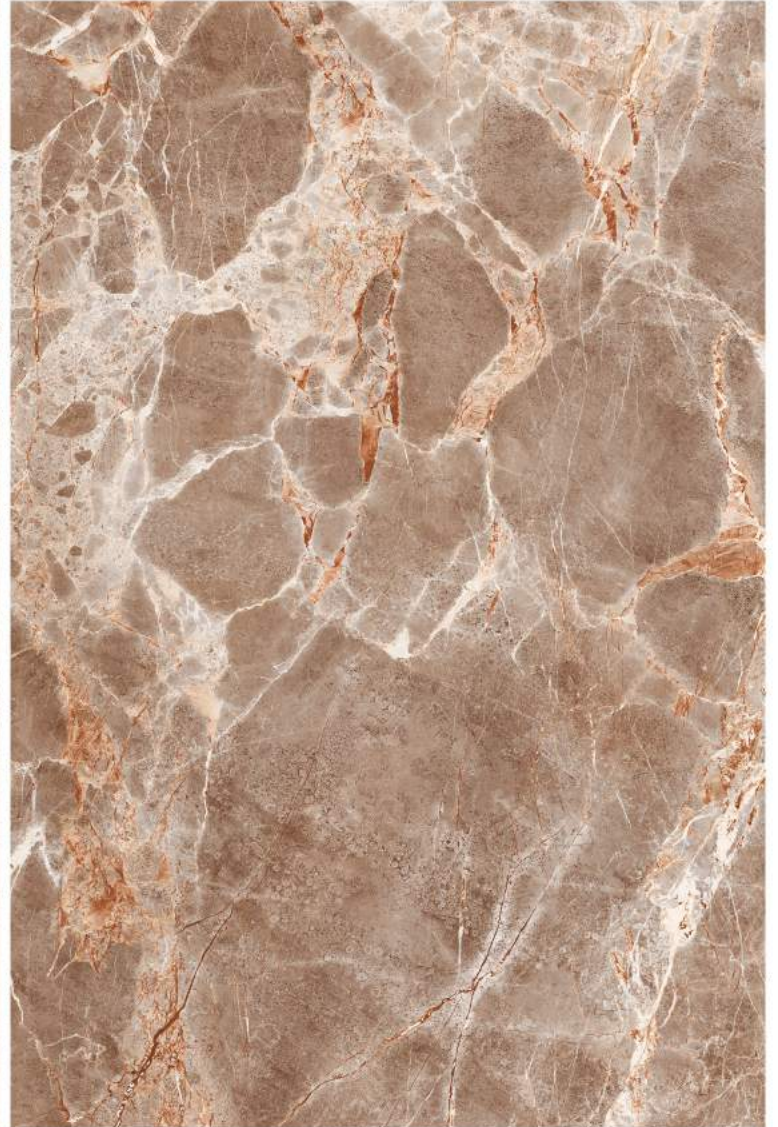

DARK POLISHED

1200x1800 mm

■ ALMOND GREEN

DARK POLISHED

1200x1800 mm

AMAZONITE

DARK POLISHED

1200x1800 mm

ANGEL NATURAL

DARK POLISHED

1200x1800 mm

ARIANA BROWN

DARK POLISHED

1200x1800 mm

ARIANA GREY

DARK POLISHED

DARK POLISHED

1200x1800 mm

■ DAKOTA YELLOW

DARK POLISHED

1200x1800 mm

ICE BROWN

DARK POLISHED

1200x1800 mm

VINTAGE BROWN

DARK POLISHED

1200x1800 mm

■ WINE GREEN