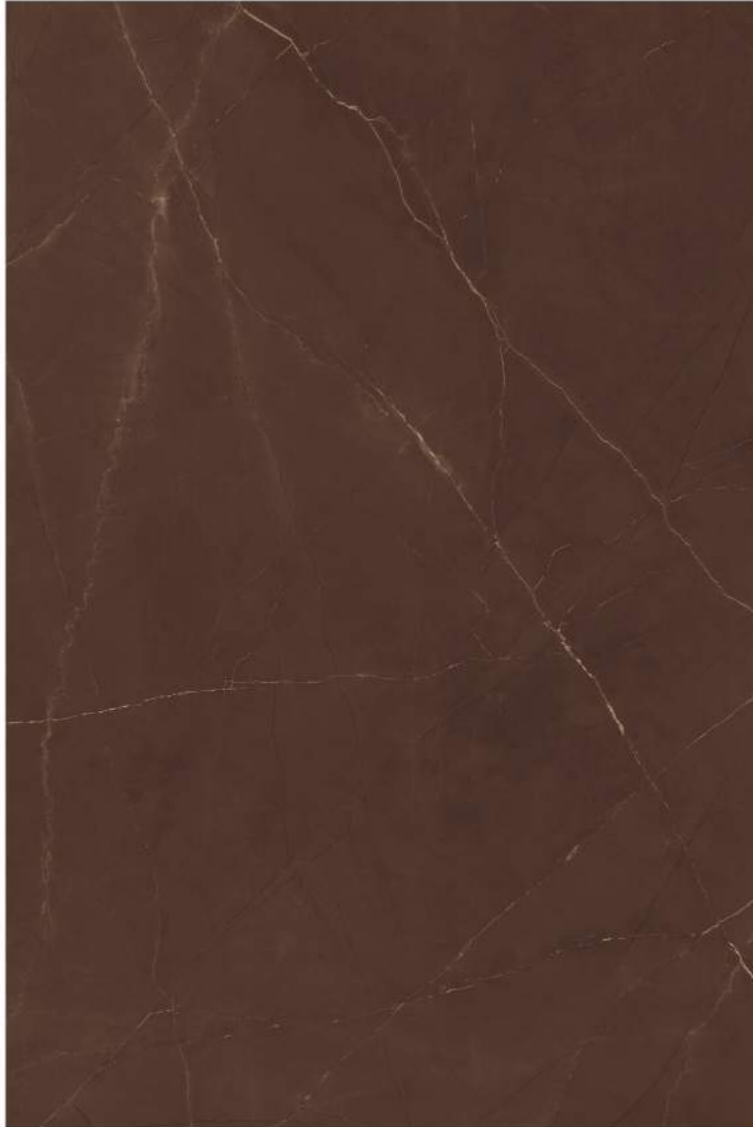

DARK POLISHED

1200x1800 mm

■ ARMANI TAUPE